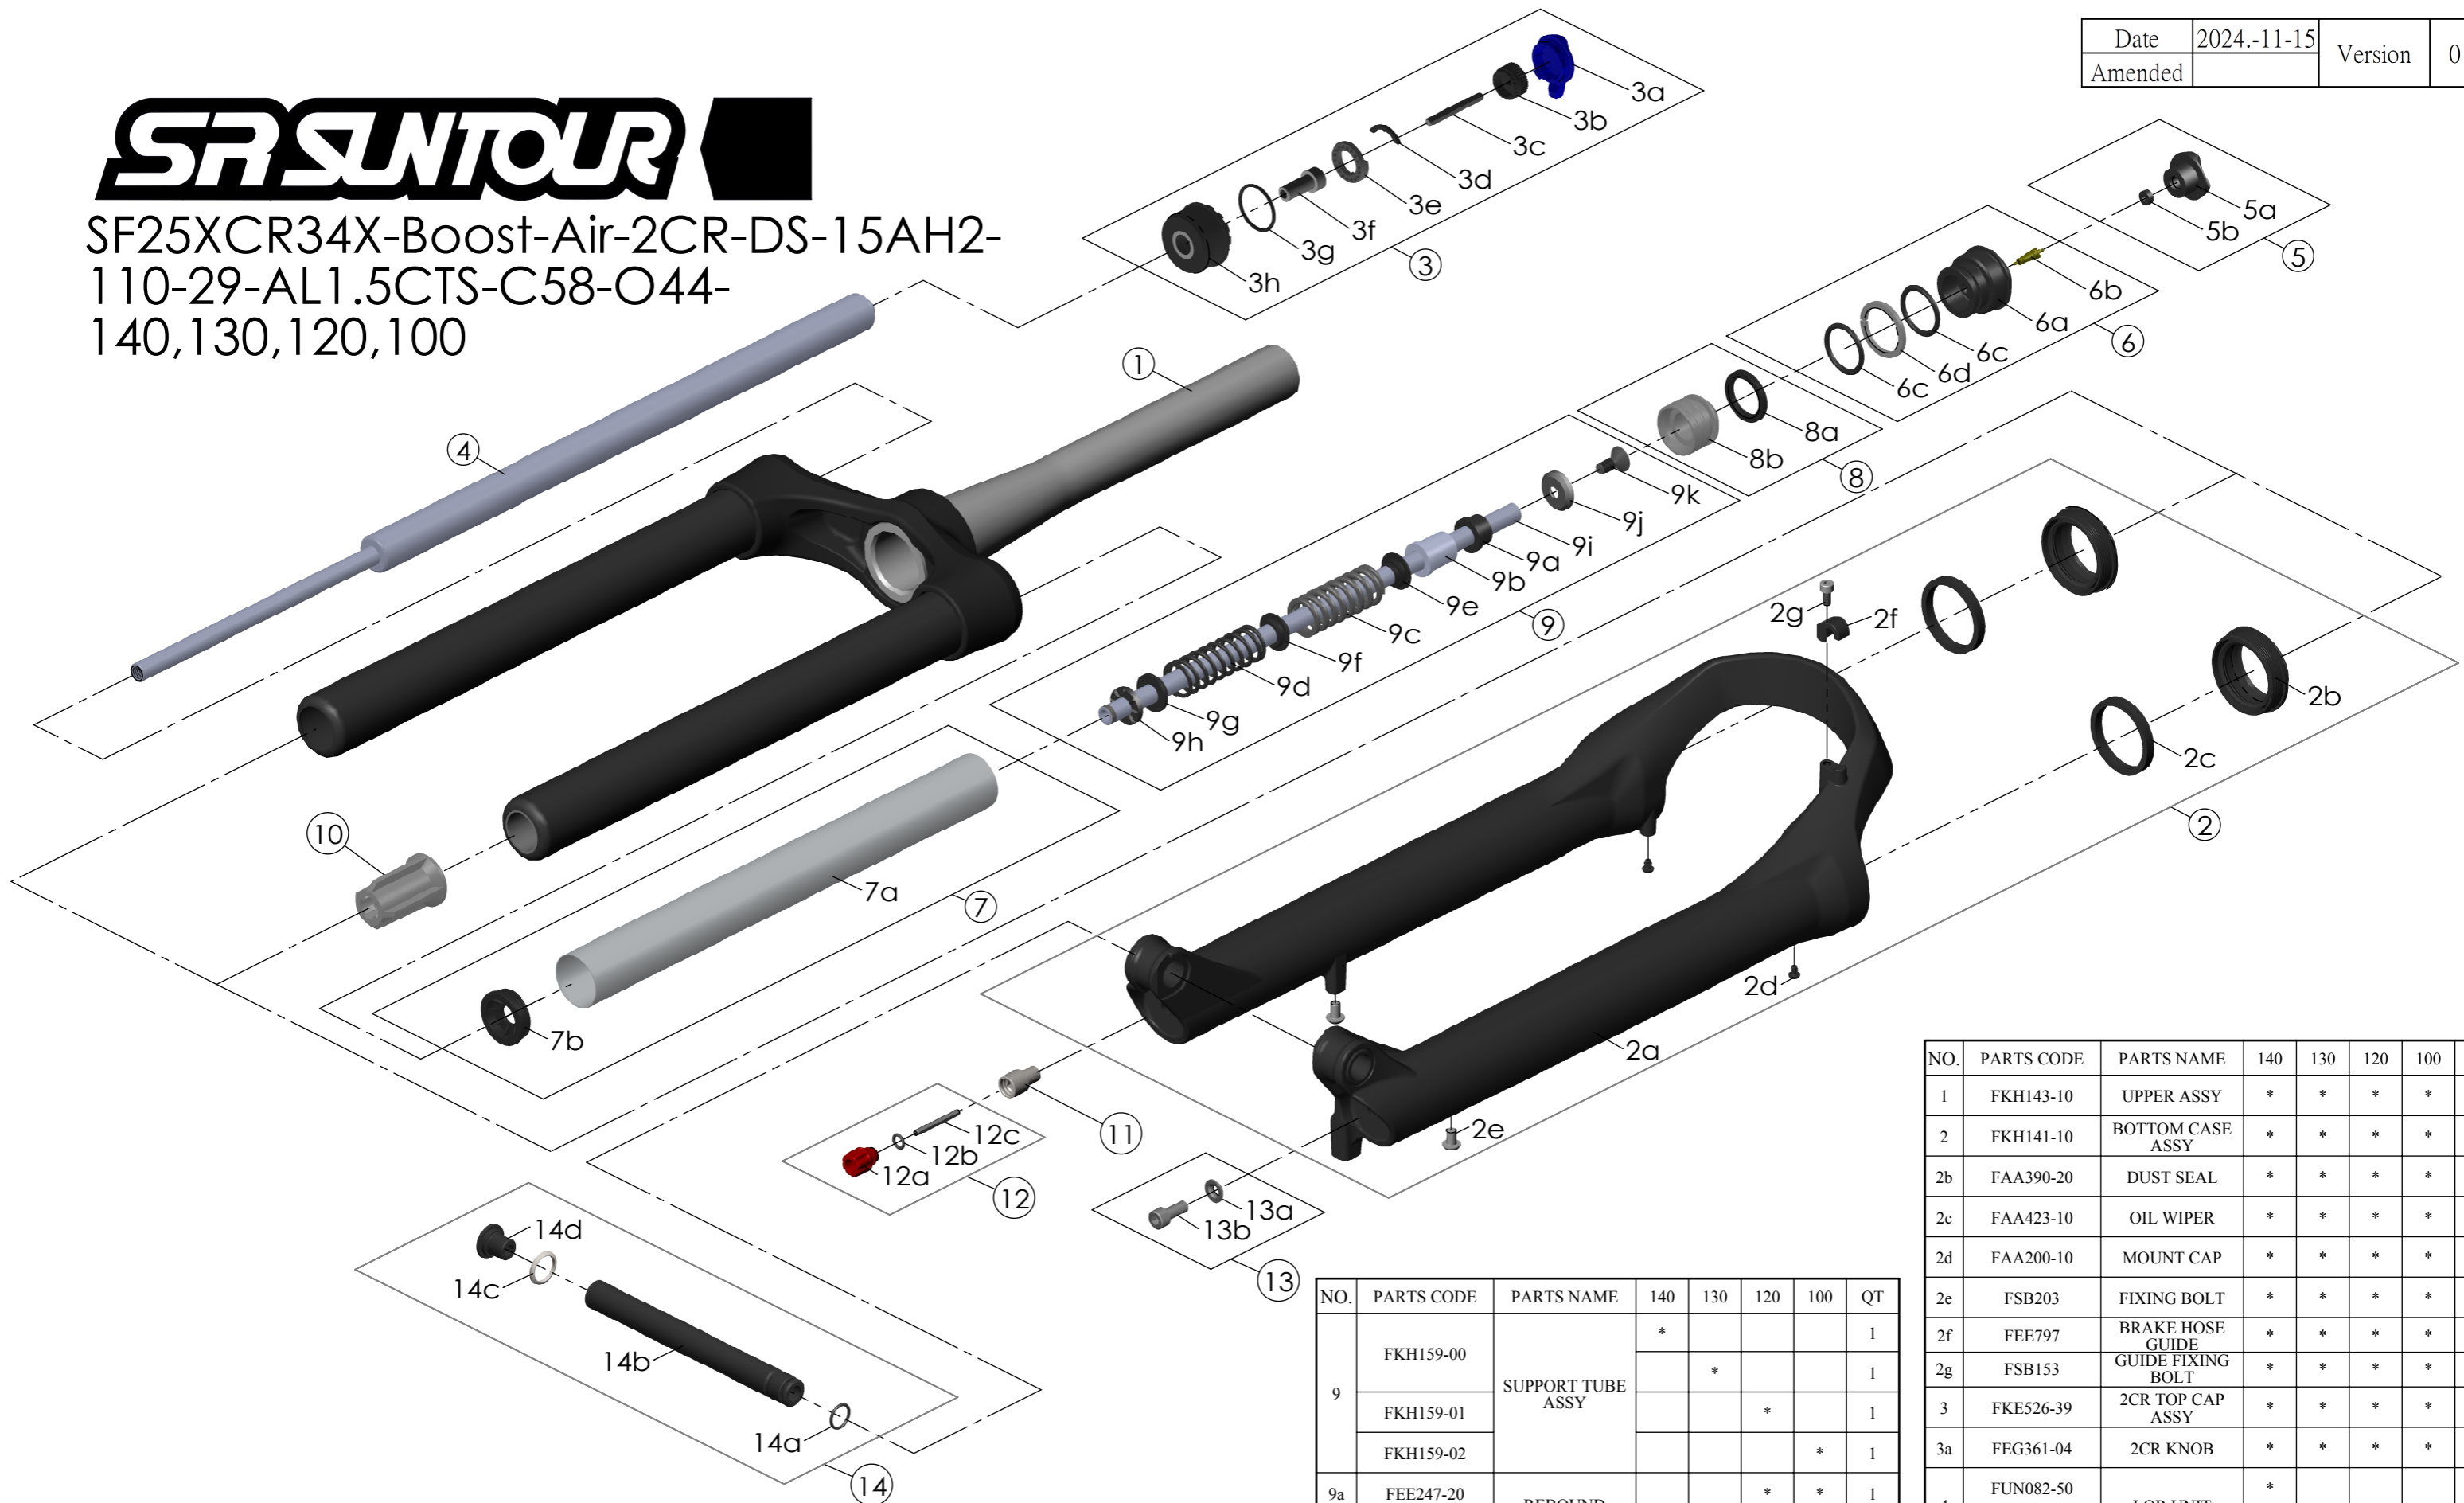

SF25XCR34X-Boost-Air-2CR-DS-15AH2-110-29-AL1.5CTS-C58-O44-140,130,120,100

Date	2024.-11-15	Version	0
Amended			

NO.	PARTS CODE	PARTS NAME	140	130	120	100	QT
9	FKH159-00	SUPPORT TUBE ASSY	*				1
	FKH159-01			*			1
	FKH159-02				*		1
	FEE247-20		REBOUND SPACER			*	*
FEE247					*	1	
10	FEE799-60	BOTTOM STOPPER	*	*	*	*	1
11	FSB058	DAMPER FIXING BOLT	*	*	*	*	1
12	FKA004-30	REBOUND KNOB ASSY	*	*	*	*	1
13	FKA044	FIXING BOLT SET	*	*	*	*	1
14	FKA117-00	15AH2-110 AXLE SET	*	*	*	*	1

NO.	PARTS CODE	PARTS NAME	140	130	120	100	QT
1	FKH143-10	UPPER ASSY	*	*	*	*	1
2	FKH141-10	BOTTOM CASE ASSY	*	*	*	*	1
2b	FAA390-20	DUST SEAL	*	*	*	*	2
2c	FAA423-10	OIL WIPER	*	*	*	*	2
2d	FAA200-10	MOUNT CAP	*	*	*	*	2
2e	FSB203	FIXING BOLT	*	*	*	*	2
2f	FEE797	BRAKE HOSE GUIDE	*	*	*	*	1
2g	FSB153	GUIDE FIXING BOLT	*	*	*	*	1
3	FKE526-39	2CR TOP CAP ASSY	*	*	*	*	1
3a	FEG361-04	2CR KNOB	*	*	*	*	1
4	FUN082-50	LOR UNIT	*				1
	FUN082-40			*	*	*	1
5	FKE076-10	VALVE CAP ASSY	*	*	*	*	1
6	FKE075-77	AIR CAP ASSY	*	*	*	*	1
7	FKH150-01	AIR CYLINDER KIT	*				1
	FKH150-00			*	*	*	1
8	FKE091-85	PISTON UNIT	*	*	*	*	1