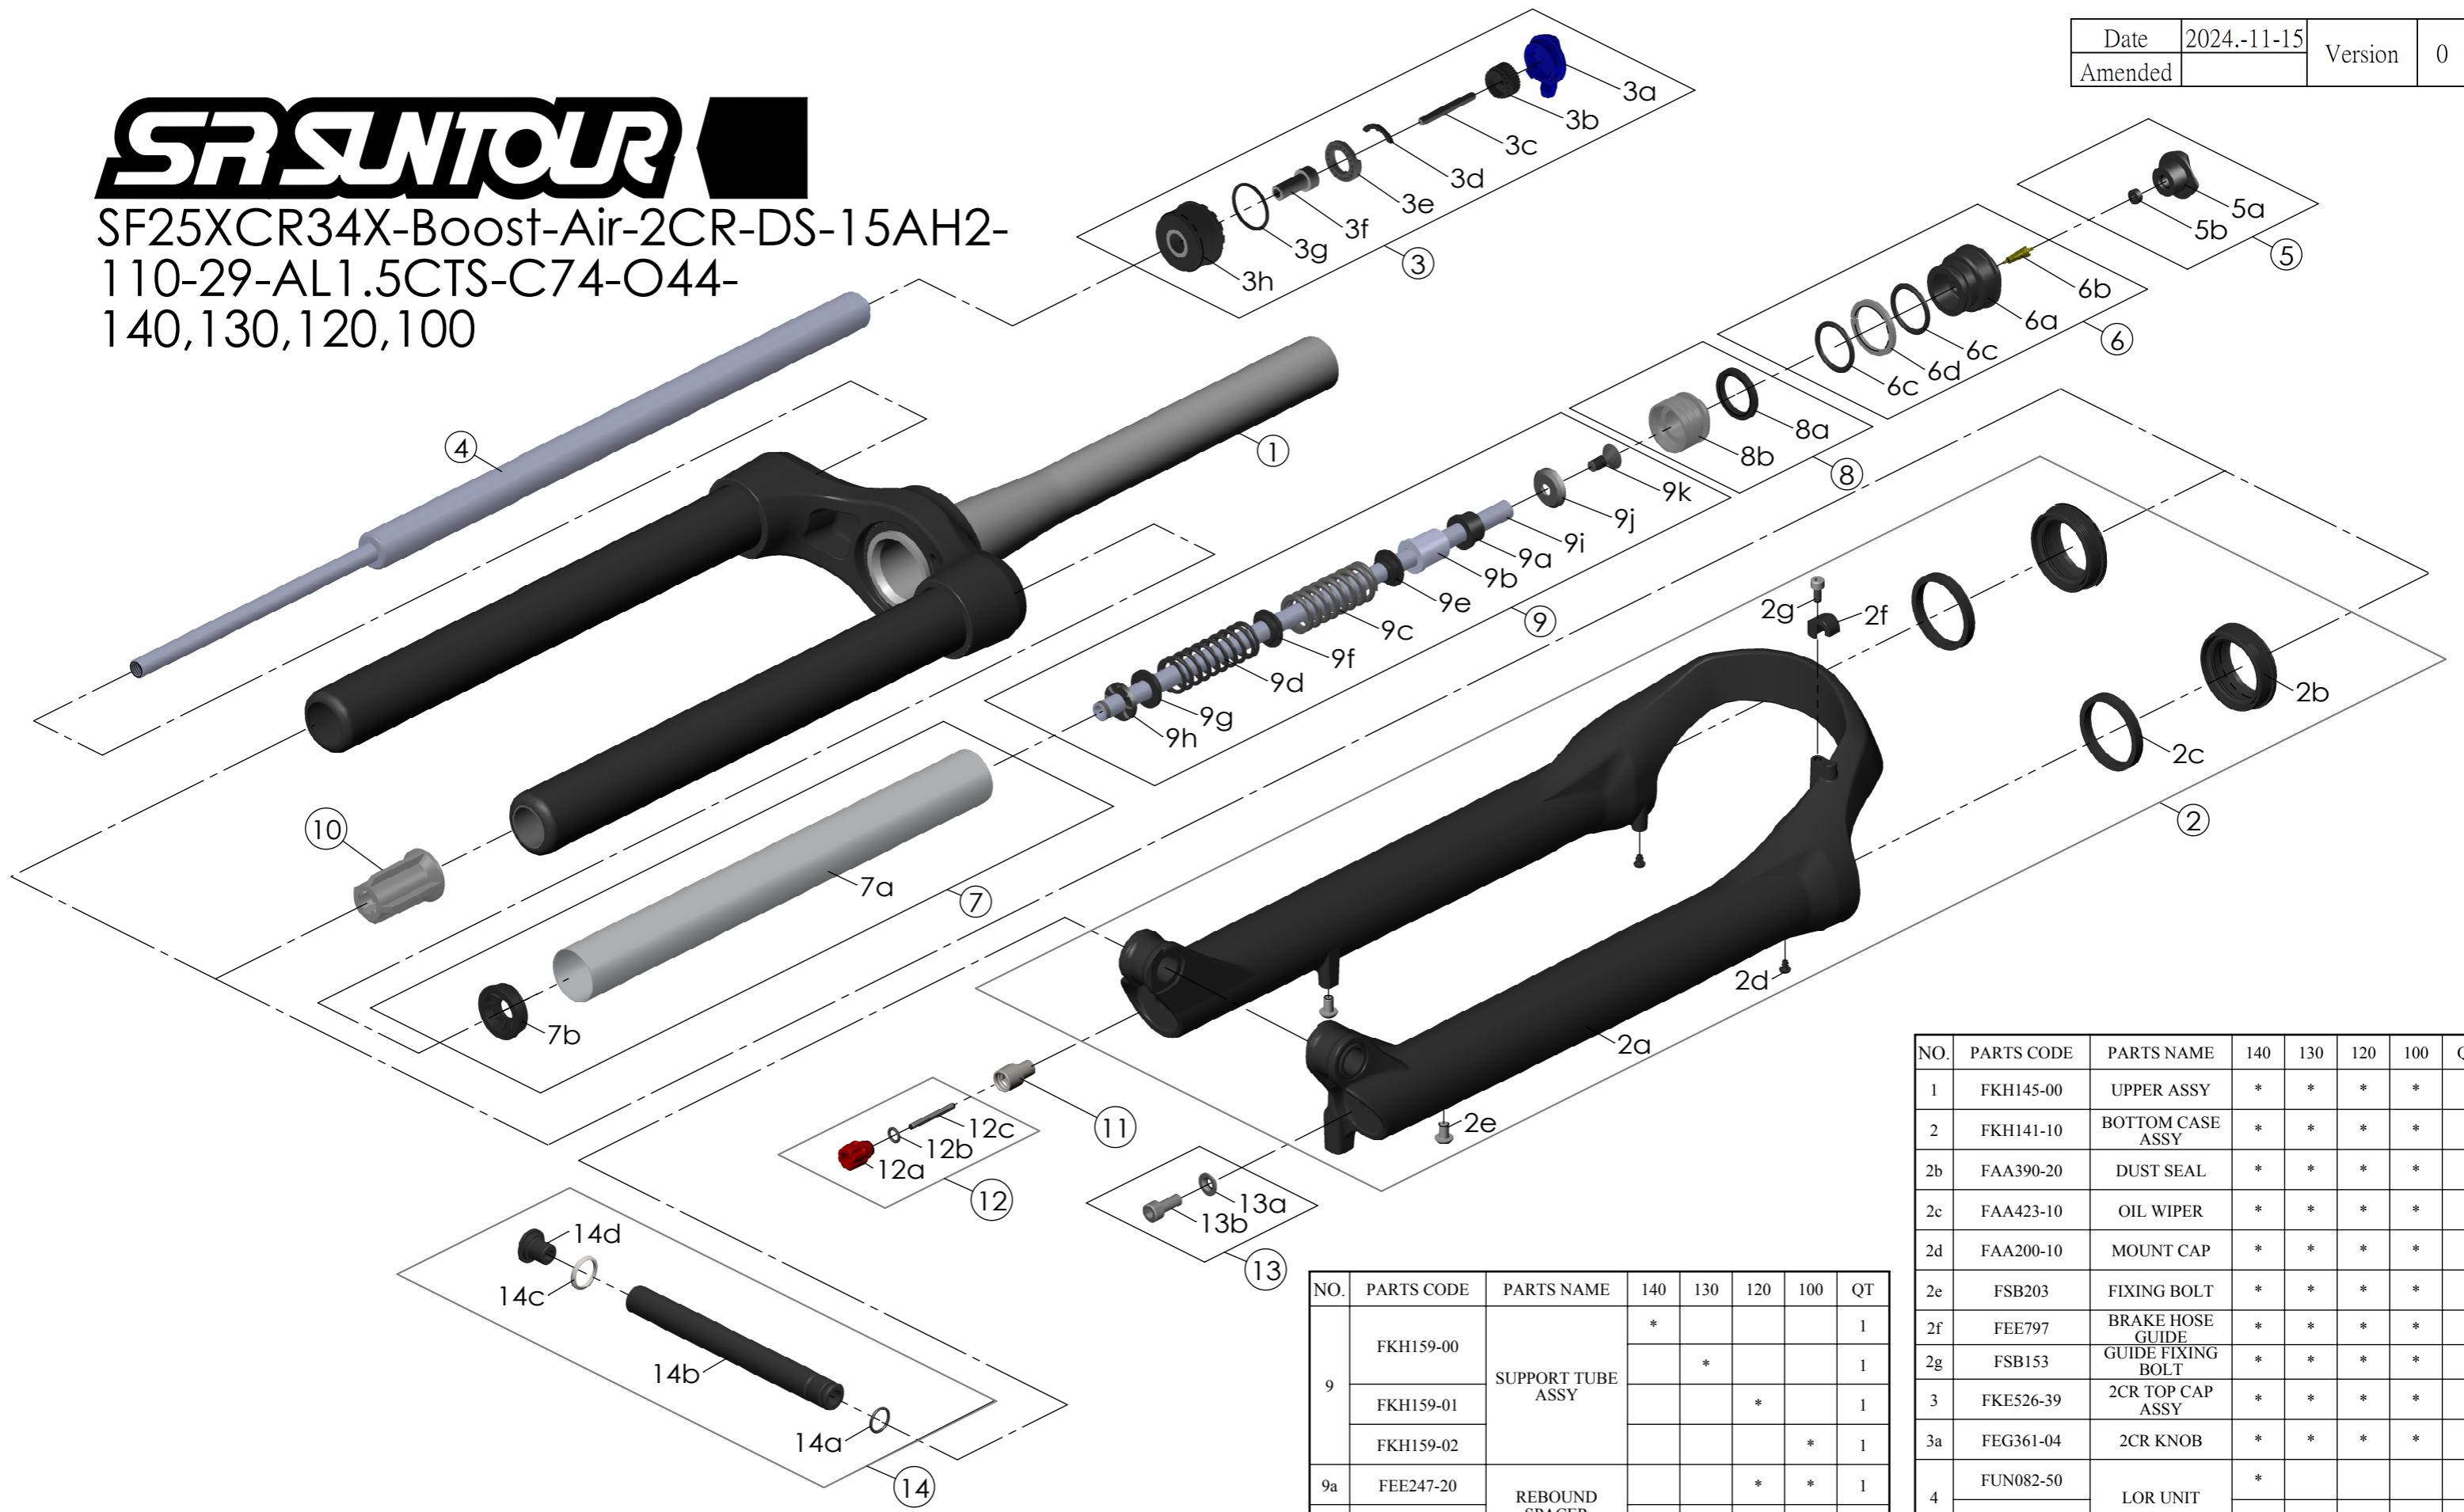

SF25XCR34X-Boost-Air-2CR-DS-15AH2-110-29-AL1.5CTS-C74-O44-140,130,120,100

Date	2024.-11-15	Version	0
Amended			

NO.	PARTS CODE	PARTS NAME	140	130	120	100	QT
9	FKH159-00	SUPPORT TUBE ASSY	*				1
	FKH159-01			*			1
	FKH159-02				*		1
	FEE247-20		REBOUND SPACER			*	*
FEE247					*	1	
10	FEE799-60	BOTTOM STOPPER	*	*	*	*	1
11	FSB058	DAMPER FIXING BOLT	*	*	*	*	1
12	FKA004-30	REBOUND KNOB ASSY	*	*	*	*	1
13	FKA044	FIXING BOLT SET	*	*	*	*	1
14	FKA117-00	15AH2-110 AXLE SET	*	*	*	*	1

NO.	PARTS CODE	PARTS NAME	140	130	120	100	QT
1	FKH145-00	UPPER ASSY	*	*	*	*	1
2	FKH141-10	BOTTOM CASE ASSY	*	*	*	*	1
2b	FAA390-20	DUST SEAL	*	*	*	*	2
2c	FAA423-10	OIL WIPER	*	*	*	*	2
2d	FAA200-10	MOUNT CAP	*	*	*	*	2
2e	FSB203	FIXING BOLT	*	*	*	*	2
2f	FEE797	BRAKE HOSE GUIDE	*	*	*	*	1
2g	FSB153	GUIDE FIXING BOLT	*	*	*	*	1
3	FKE526-39	2CR TOP CAP ASSY	*	*	*	*	1
3a	FEG361-04	2CR KNOB	*	*	*	*	1
4	FUN082-50	LOR UNIT	*				1
	FUN082-40			*	*	*	1
5	FKE076-10	VALVE CAP ASSY	*	*	*	*	1
6	FKE075-77	AIR CAP ASSY	*	*	*	*	1
7	FKH150-01	AIR CYLINDER KIT	*				1
	FKH150-00			*	*	*	1
8	FKE091-85	PISTON UNIT	*	*	*	*	1