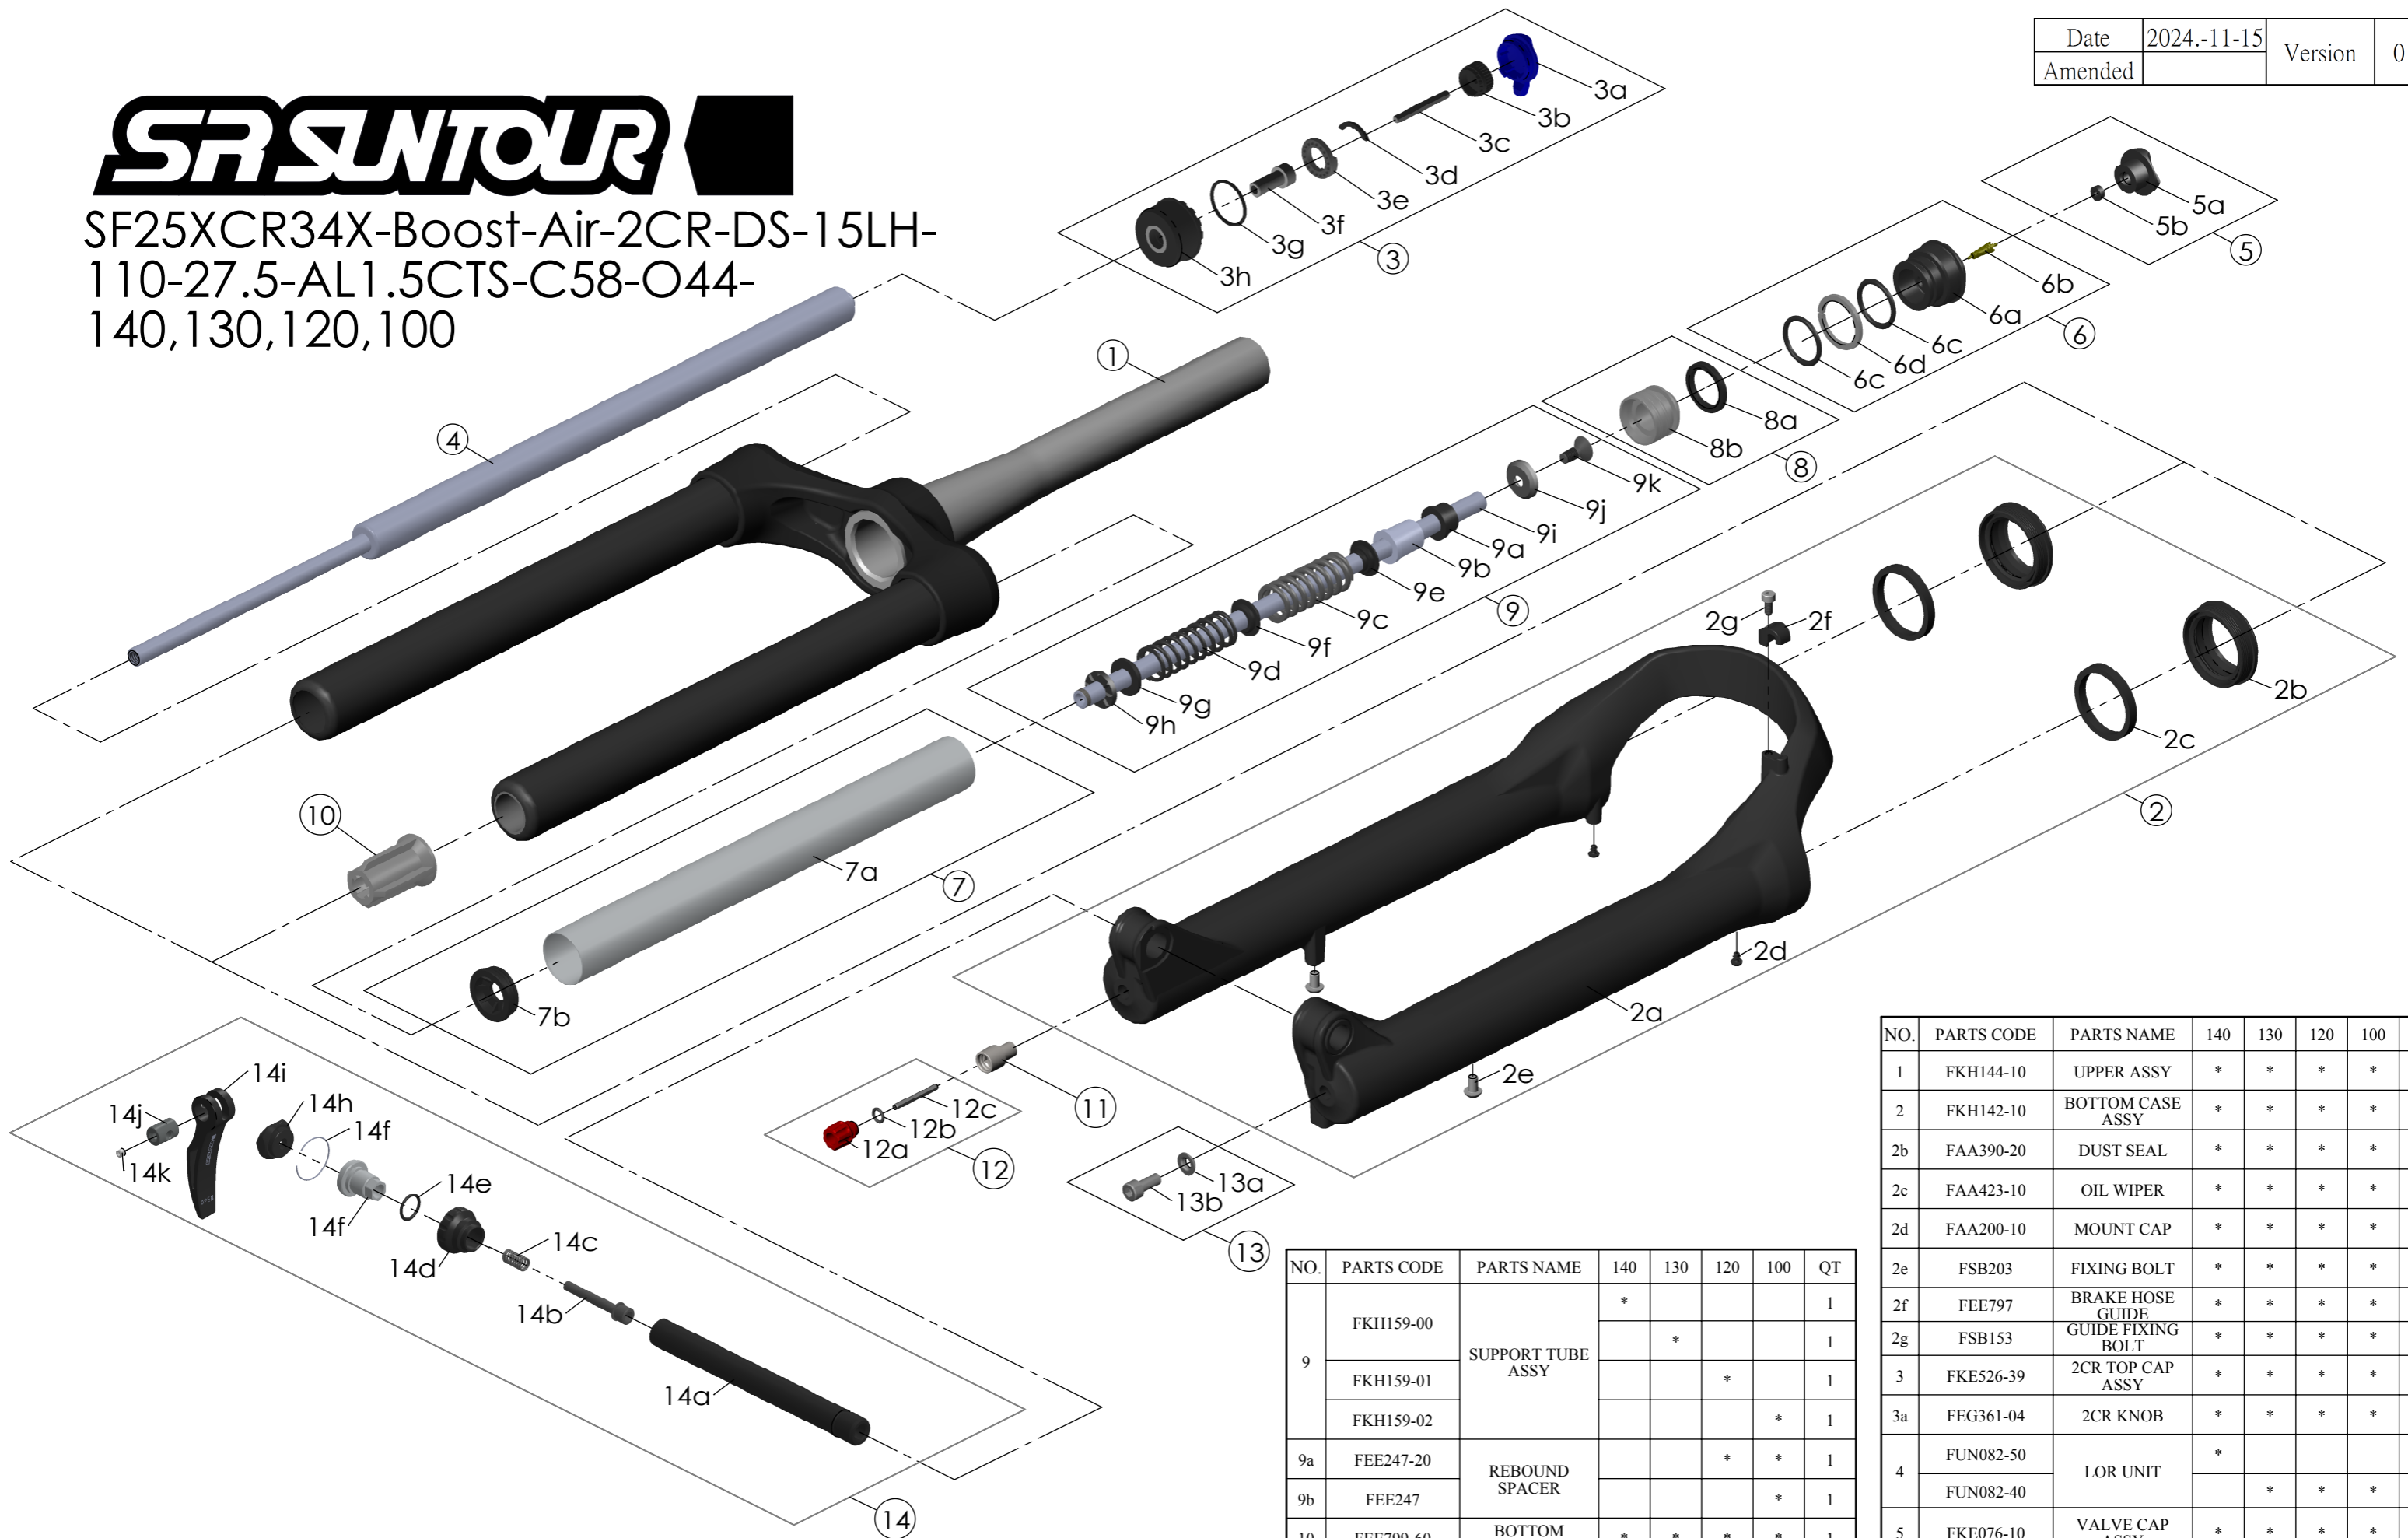

SUNTOUR

SF25XCR34X-Boost-Air-2CR-DS-15LH-
110-27.5-AL1.5CTS-C58-O44-
140,130,120,100

Date	2024.-11-15	Version	0
Amended			

NO.	PARTS CODE	PARTS NAME	140	130	120	100	QT
9	FKH159-00	SUPPORT TUBE ASSY	*				1
	FKH159-01			*			1
	FKH159-02				*		1
	FEE247-20		REBOUND SPACER			*	*
FEE247					*	1	
10	FEE799-60	BOTTOM STOPPER	*	*	*	*	1
11	FSB058	DAMPER FIXING BOLT	*	*	*	*	1
12	FKA004-30	REBOUND KNOB ASSY	*	*	*	*	1
13	FKA044	FIXING BOLT SET	*	*	*	*	1
14	FKA116-02	15LH-110 AXLE SET	*	*	*	*	1

NO.	PARTS CODE	PARTS NAME	140	130	120	100	QT
1	FKH144-10	UPPER ASSY	*	*	*	*	1
2	FKH142-10	BOTTOM CASE ASSY	*	*	*	*	1
2b	FAA390-20	DUST SEAL	*	*	*	*	2
2c	FAA423-10	OIL WIPER	*	*	*	*	2
2d	FAA200-10	MOUNT CAP	*	*	*	*	2
2e	FSB203	FIXING BOLT	*	*	*	*	2
2f	FEE797	BRAKE HOSE GUIDE	*	*	*	*	1
2g	FSB153	GUIDE FIXING BOLT	*	*	*	*	1
3	FKE526-39	2CR TOP CAP ASSY	*	*	*	*	1
3a	FEG361-04	2CR KNOB	*	*	*	*	1
4	FUN082-50	LOR UNIT	*				1
	FUN082-40			*	*	*	1
5	FKE076-10	VALVE CAP ASSY	*	*	*	*	1
6	FKE075-77	AIR CAP ASSY	*	*	*	*	1
7	FKH150-01	AIR CYLINDER KIT	*				1
	FKH150-00			*	*	*	1
8	FKE091-85	PISTON UNIT	*	*	*	*	1