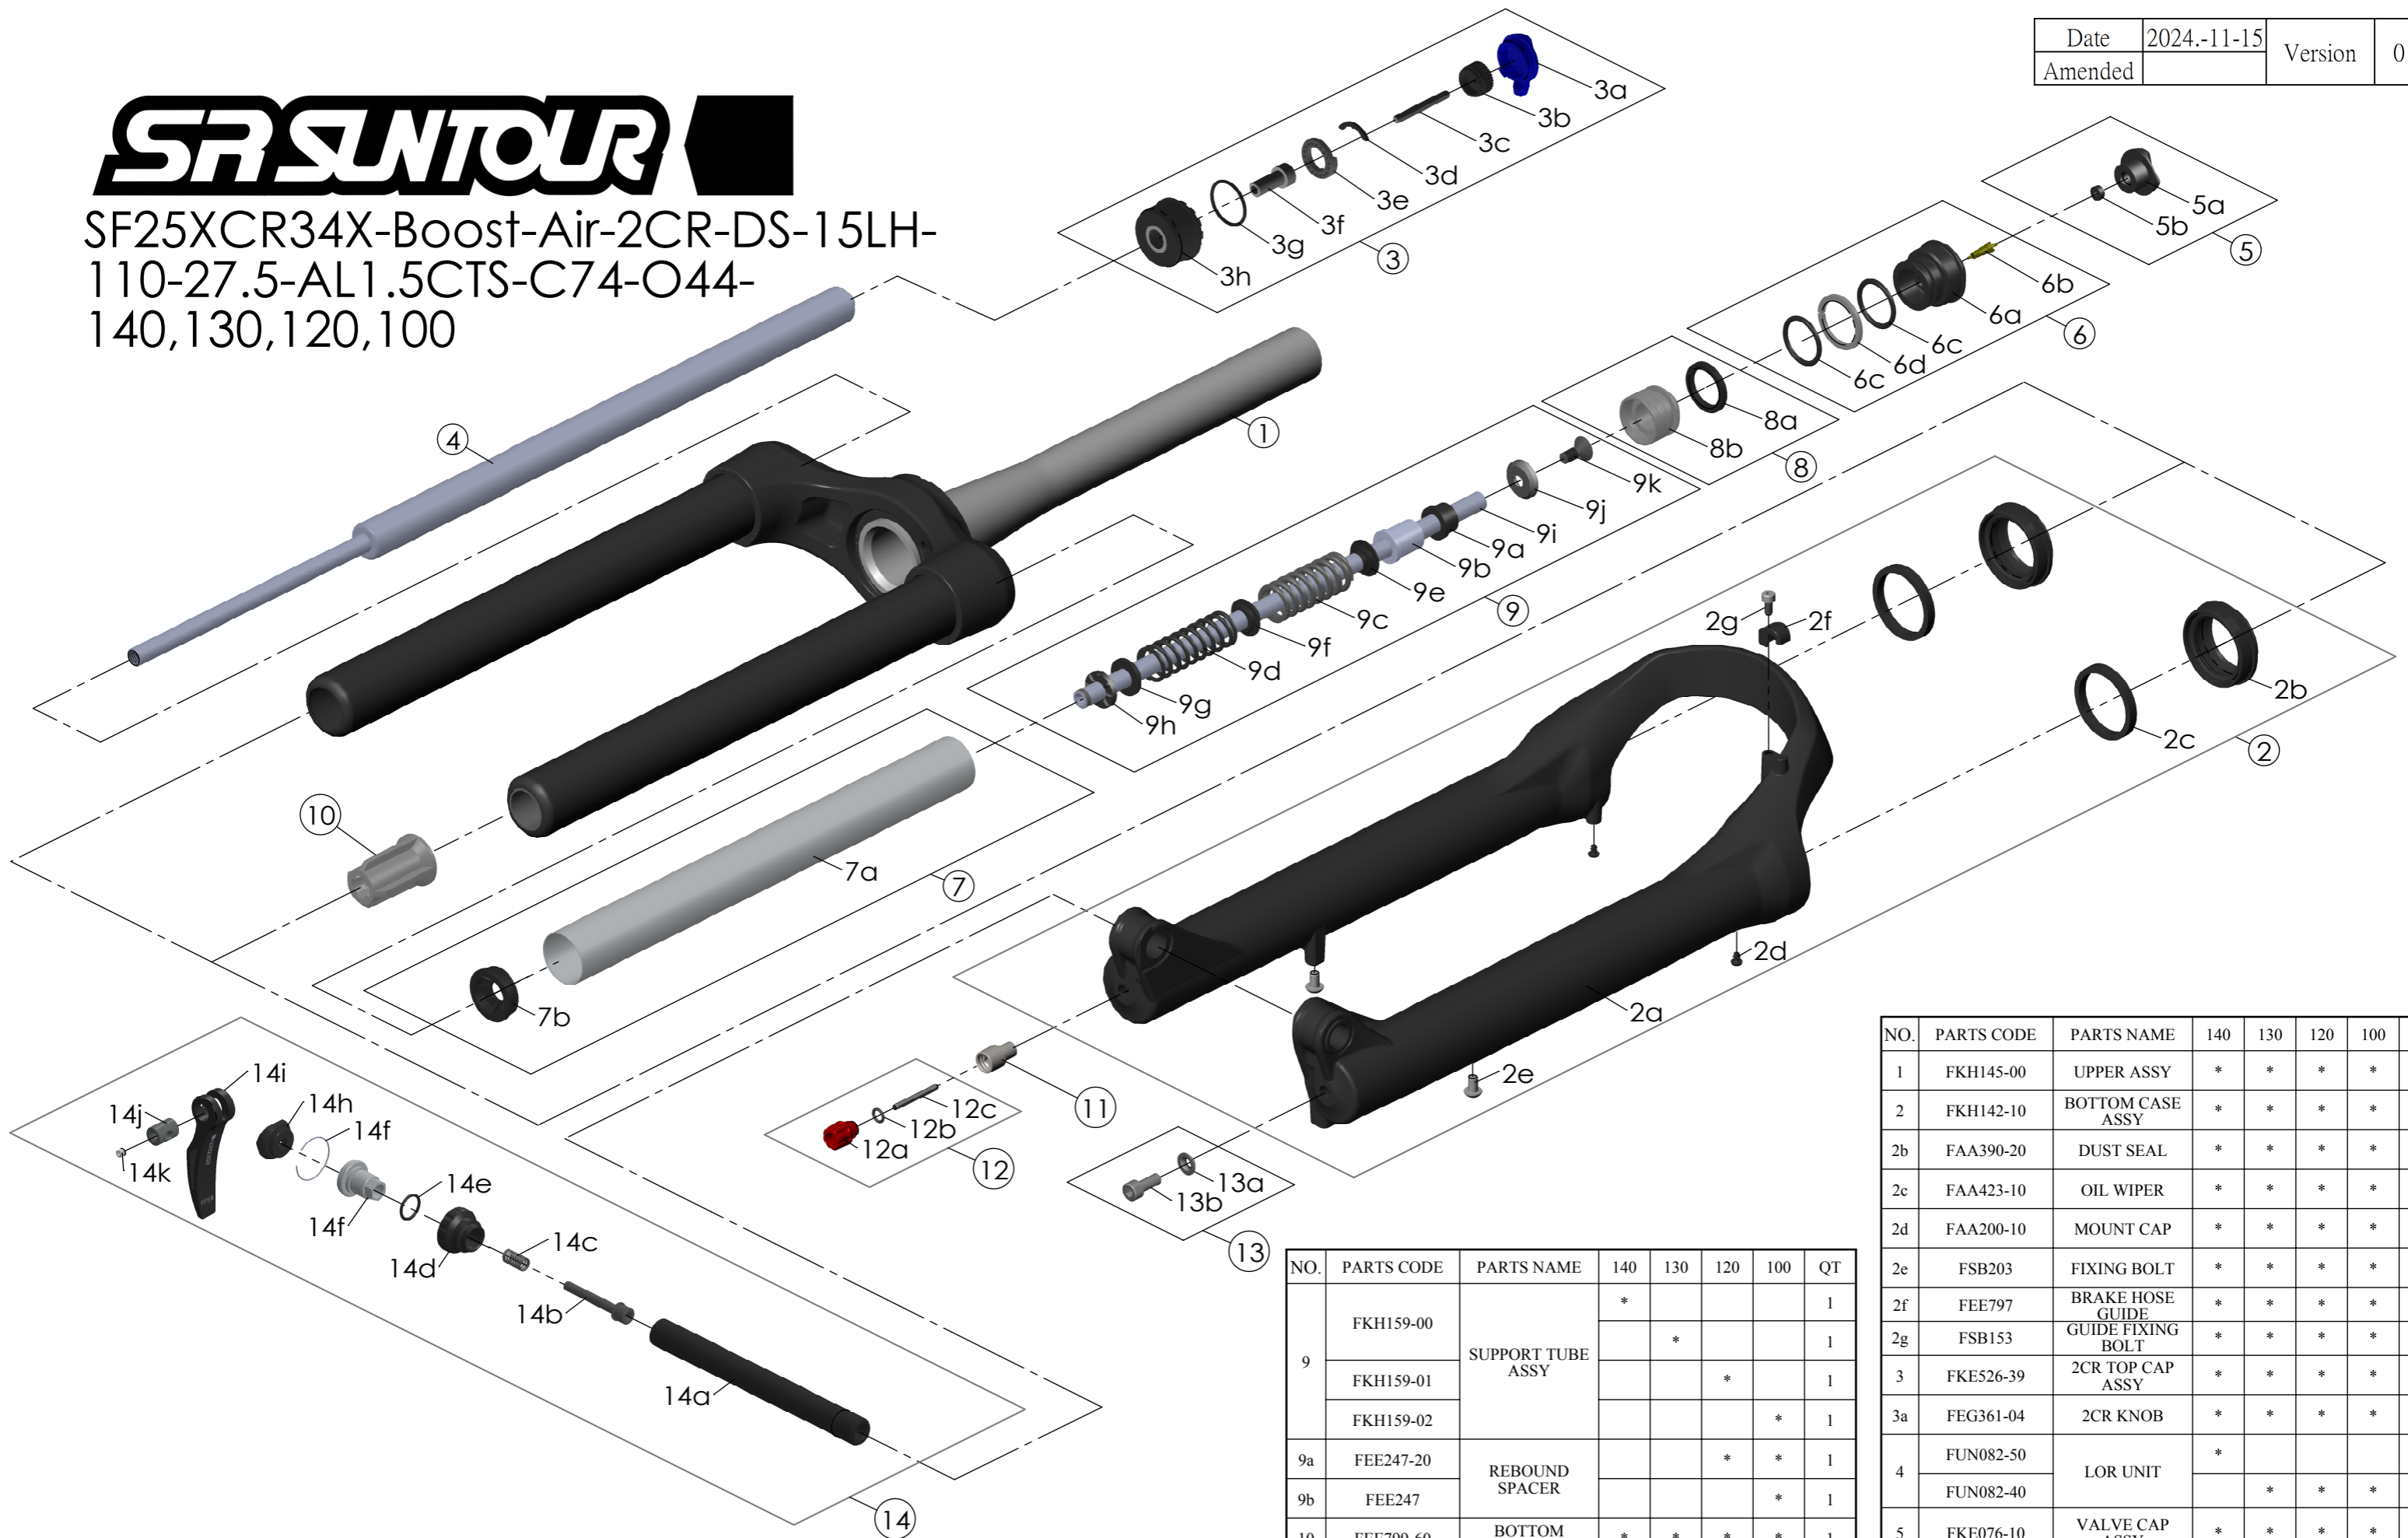

SUNTOUR

SF25XCR34X-Boost-Air-2CR-DS-15LH-
110-27.5-AL1.5CTS-C74-O44-
140,130,120,100

Date	2024.-11-15	Version	0
Amended			

NO.	PARTS CODE	PARTS NAME	140	130	120	100	QT
9	FKH159-00	SUPPORT TUBE ASSY	*				1
	FKH159-01			*			1
	FKH159-02				*		1
	FEE247-20		REBOUND SPACER			*	*
FEE247					*	1	
10	FEE799-60	BOTTOM STOPPER	*	*	*	*	1
11	FSB058	DAMPER FIXING BOLT	*	*	*	*	1
12	FKA004-30	REBOUND KNOB ASSY	*	*	*	*	1
13	FKA044	FIXING BOLT SET	*	*	*	*	1
14	FKA116-02	15LH-110 AXLE SET	*	*	*	*	1

NO.	PARTS CODE	PARTS NAME	140	130	120	100	QT
1	FKH145-00	UPPER ASSY	*	*	*	*	1
2	FKH142-10	BOTTOM CASE ASSY	*	*	*	*	1
2b	FAA390-20	DUST SEAL	*	*	*	*	2
2c	FAA423-10	OIL WIPER	*	*	*	*	2
2d	FAA200-10	MOUNT CAP	*	*	*	*	2
2e	FSB203	FIXING BOLT	*	*	*	*	2
2f	FEE797	BRAKE HOSE GUIDE	*	*	*	*	1
2g	FSB153	GUIDE FIXING BOLT	*	*	*	*	1
3	FKE526-39	2CR TOP CAP ASSY	*	*	*	*	1
3a	FEG361-04	2CR KNOB	*	*	*	*	1
4	FUN082-50	LOR UNIT	*				1
	FUN082-40			*	*	*	1
5	FKE076-10	VALVE CAP ASSY	*	*	*	*	1
6	FKE075-77	AIR CAP ASSY	*	*	*	*	1
7	FKH150-01	AIR CYLINDER KIT	*				1
	FKH150-00			*	*	*	1
8	FKE091-85	PISTON UNIT	*	*	*	*	1