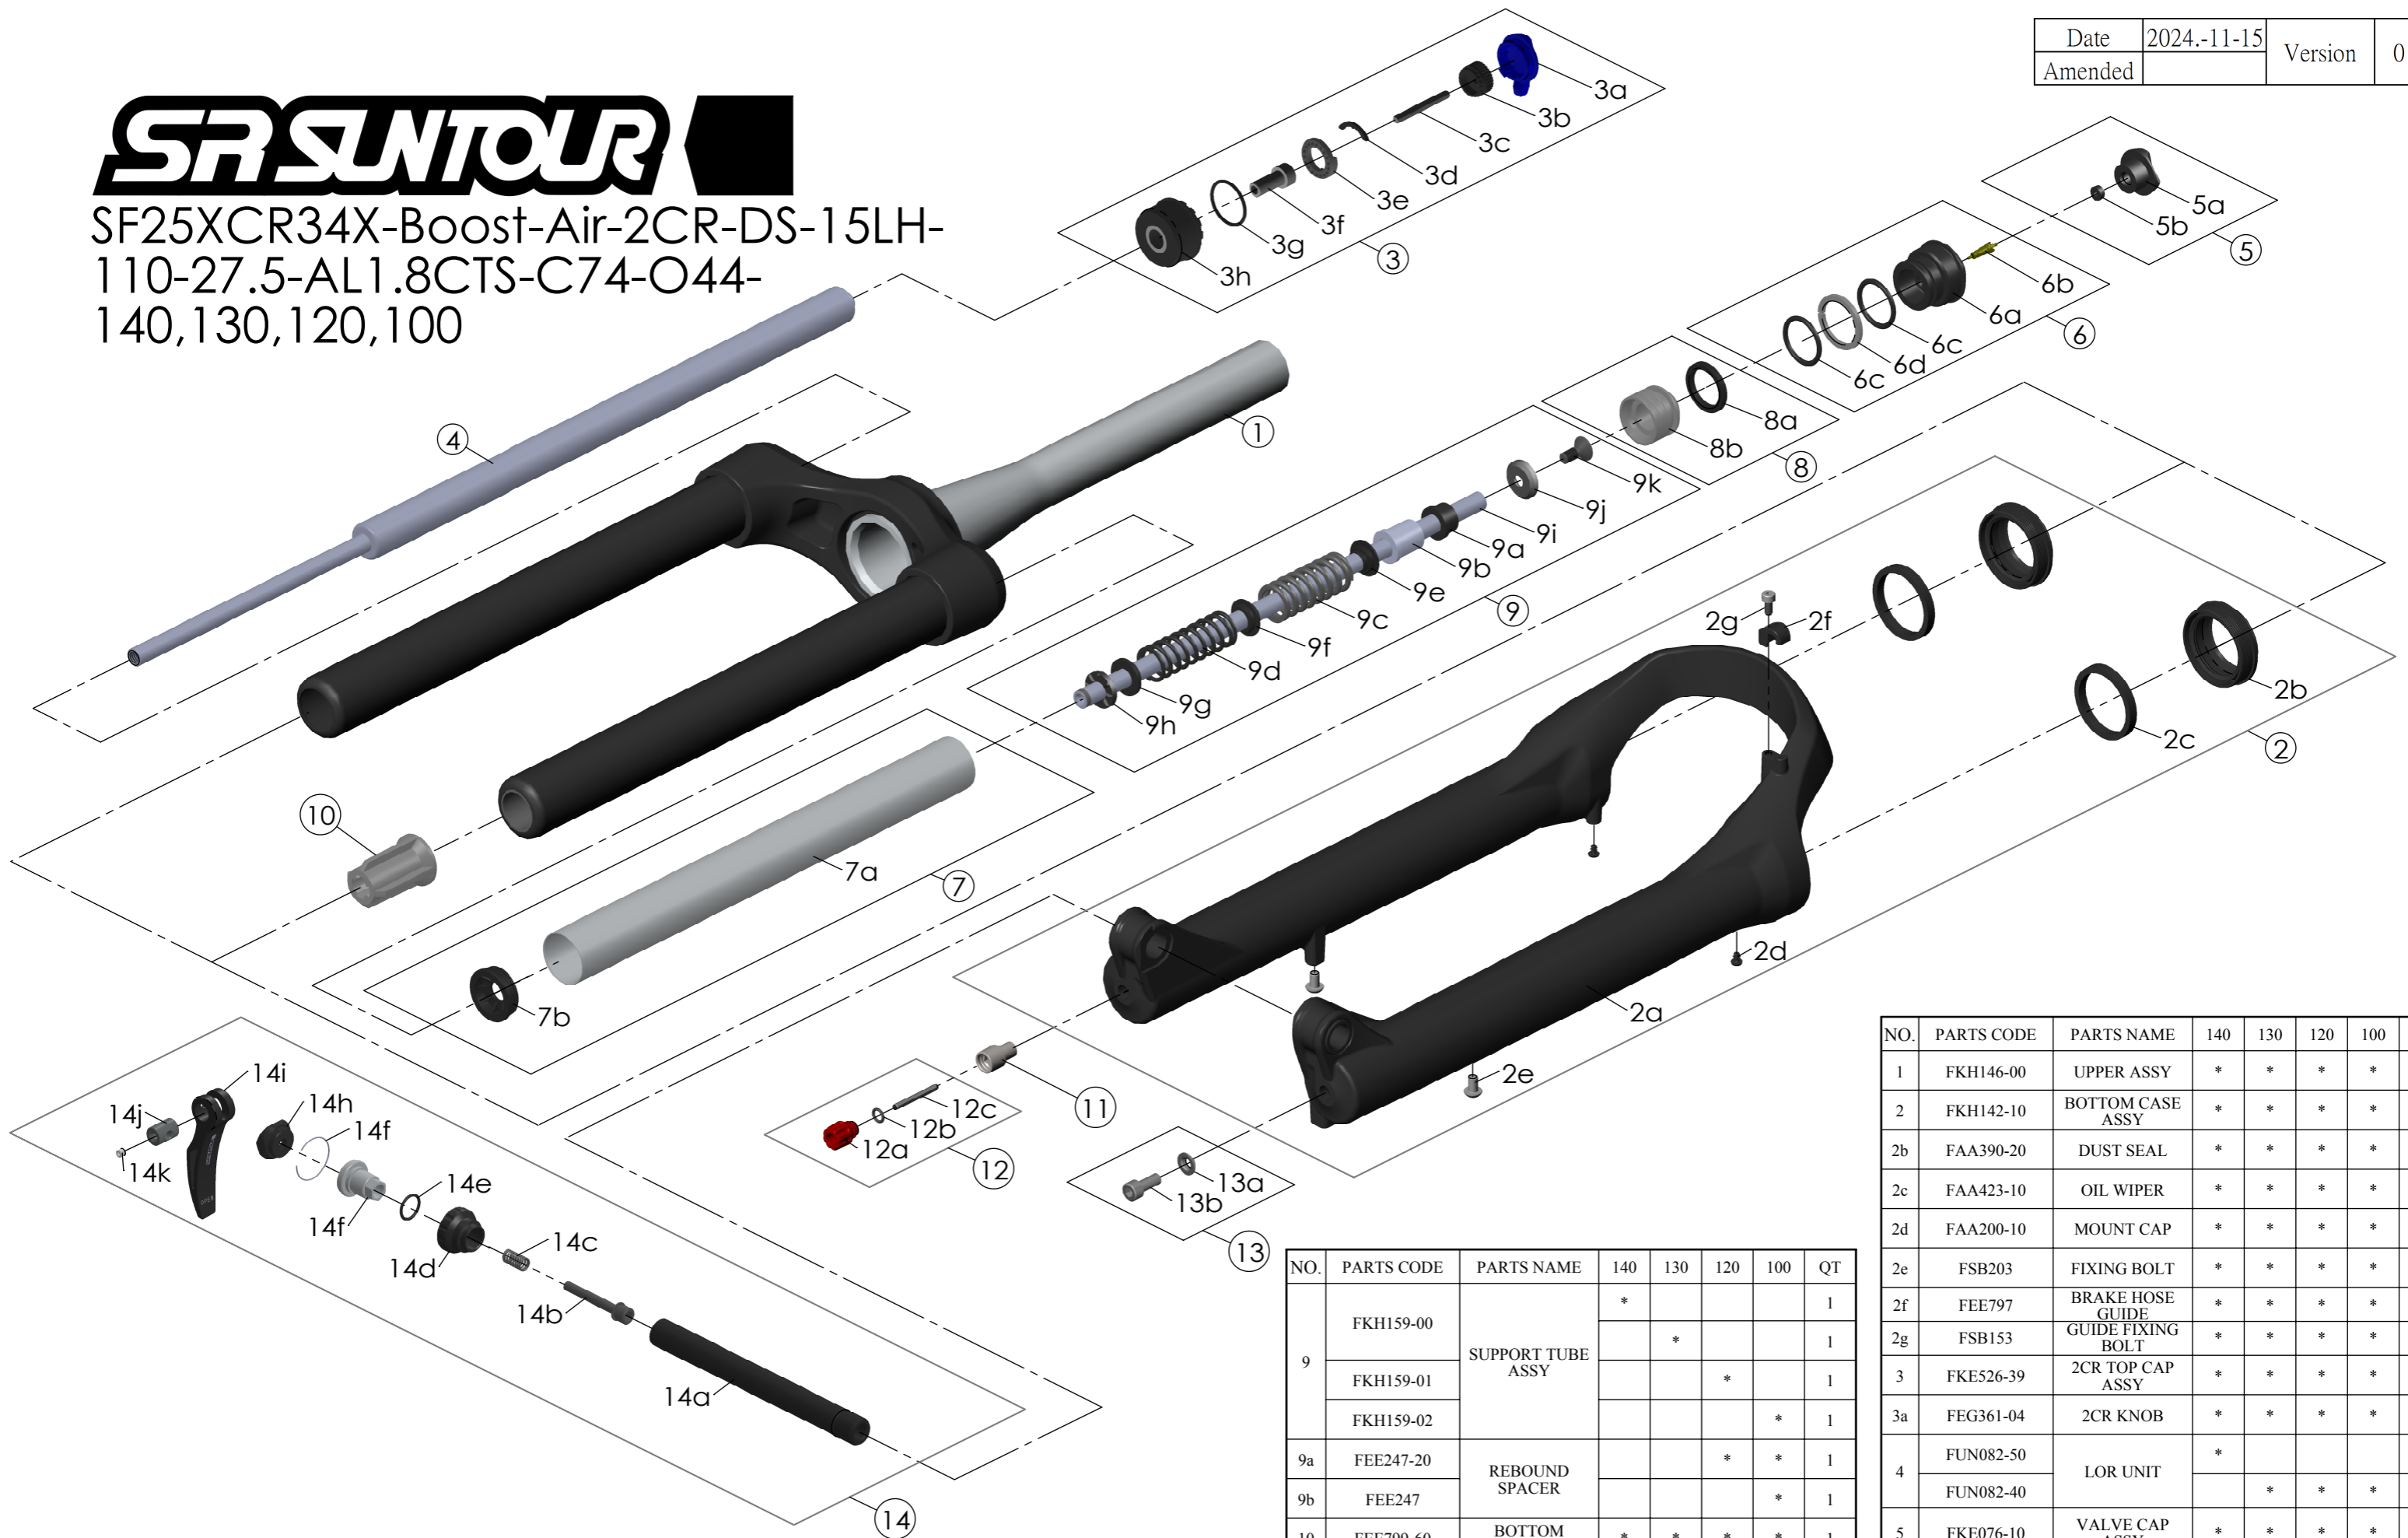

SF25XCR34X-Boost-Air-2CR-DS-15LH-
110-27.5-AL1.8CTS-C74-O44-
140,130,120,100

Date	2024.-11-15	Version	0
Amended			

NO.	PARTS CODE	PARTS NAME	140	130	120	100	QT
9	FKH159-00	SUPPORT TUBE ASSY	*				1
	FKH159-01			*			1
	FKH159-02				*		1
	FEE247-20		REBOUND SPACER			*	*
9b	FEE247	REBOUND SPACER				*	1
10	FEE799-60	BOTTOM STOPPER	*	*	*	*	1
11	FSB058	DAMPER FIXING BOLT	*	*	*	*	1
12	FKA004-30	REBOUND KNOB ASSY	*	*	*	*	1
13	FKA044	FIXING BOLT SET	*	*	*	*	1
14	FKA116-02	15LH-110 AXLE SET	*	*	*	*	1

NO.	PARTS CODE	PARTS NAME	140	130	120	100	QT
1	FKH146-00	UPPER ASSY	*	*	*	*	1
2	FKH142-10	BOTTOM CASE ASSY	*	*	*	*	1
2b	FAA390-20	DUST SEAL	*	*	*	*	2
2c	FAA423-10	OIL WIPER	*	*	*	*	2
2d	FAA200-10	MOUNT CAP	*	*	*	*	2
2e	FSB203	FIXING BOLT	*	*	*	*	2
2f	FEE797	BRAKE HOSE GUIDE	*	*	*	*	1
2g	FSB153	GUIDE FIXING BOLT	*	*	*	*	1
3	FKE526-39	2CR TOP CAP ASSY	*	*	*	*	1
3a	FEG361-04	2CR KNOB	*	*	*	*	1
4	FUN082-50	LOR UNIT	*				1
	FUN082-40			*	*	*	1
5	FKE076-10	VALVE CAP ASSY	*	*	*	*	1
6	FKE075-77	AIR CAP ASSY	*	*	*	*	1
7	FKH150-01	AIR CYLINDER KIT	*				1
	FKH150-00			*	*	*	1
8	FKE091-85	PISTON UNIT	*	*	*	*	1