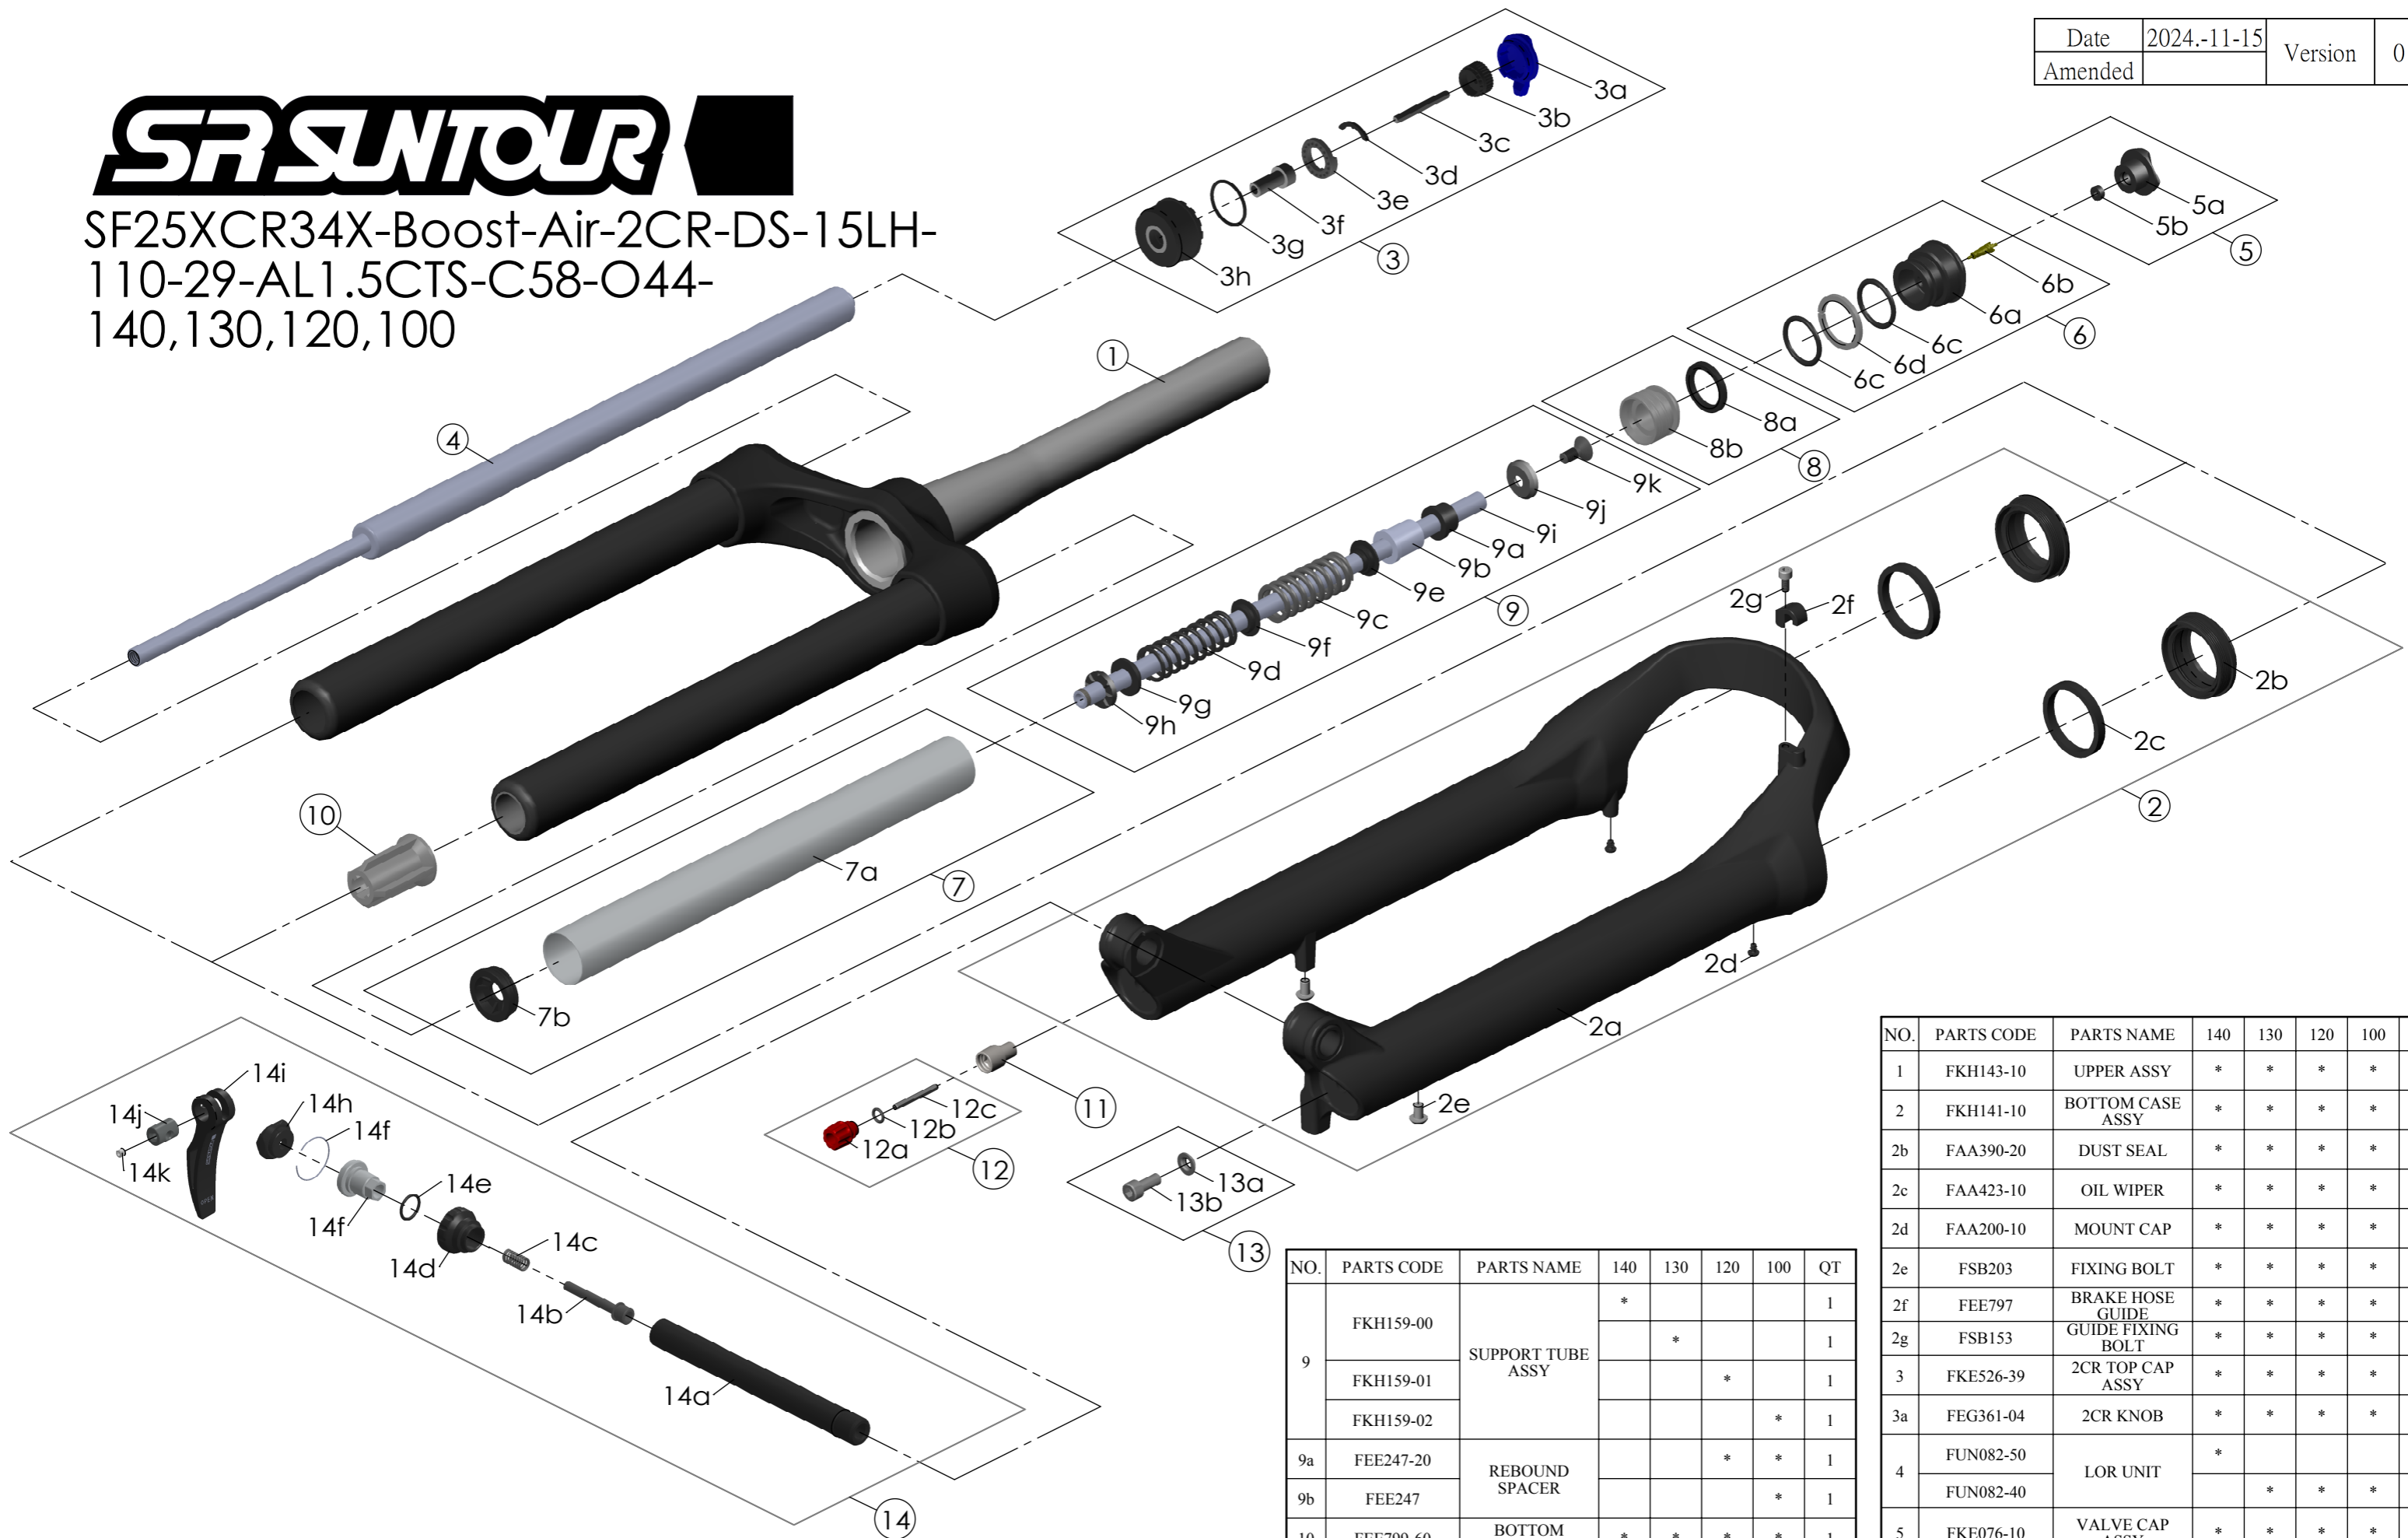

# SUNTOUR

SF25XCR34X-Boost-Air-2CR-DS-15LH-  
110-29-AL1.5CTS-C58-O44-  
140,130,120,100

Date	2024.-11-15	Version	0
Amended			

NO.	PARTS CODE	PARTS NAME	140	130	120	100	QT
9	FKH159-00	SUPPORT TUBE ASSY	*				1
	FKH159-01			*			1
	FKH159-02				*		1
	FEE247-20		REBOUND SPACER			*	*
FEE247					*	1	
10	FEE799-60	BOTTOM STOPPER	*	*	*	*	1
11	FSB058	DAMPER FIXING BOLT	*	*	*	*	1
12	FKA004-30	REBOUND KNOB ASSY	*	*	*	*	1
13	FKA044	FIXING BOLT SET	*	*	*	*	1
14	FKA116-02	15LH-110 AXLE SET	*	*	*	*	1

NO.	PARTS CODE	PARTS NAME	140	130	120	100	QT
1	FKH143-10	UPPER ASSY	*	*	*	*	1
2	FKH141-10	BOTTOM CASE ASSY	*	*	*	*	1
2b	FAA390-20	DUST SEAL	*	*	*	*	2
2c	FAA423-10	OIL WIPER	*	*	*	*	2
2d	FAA200-10	MOUNT CAP	*	*	*	*	2
2e	FSB203	FIXING BOLT	*	*	*	*	2
2f	FEE797	BRAKE HOSE GUIDE	*	*	*	*	1
2g	FSB153	GUIDE FIXING BOLT	*	*	*	*	1
3	FKE526-39	2CR TOP CAP ASSY	*	*	*	*	1
3a	FEG361-04	2CR KNOB	*	*	*	*	1
4	FUN082-50	LOR UNIT	*				1
	FUN082-40			*	*	*	1
5	FKE076-10	VALVE CAP ASSY	*	*	*	*	1
6	FKE075-77	AIR CAP ASSY	*	*	*	*	1
7	FKH150-01	AIR CYLINDER KIT	*				1
	FKH150-00			*	*	*	1
8	FKE091-85	PISTON UNIT	*	*	*	*	1