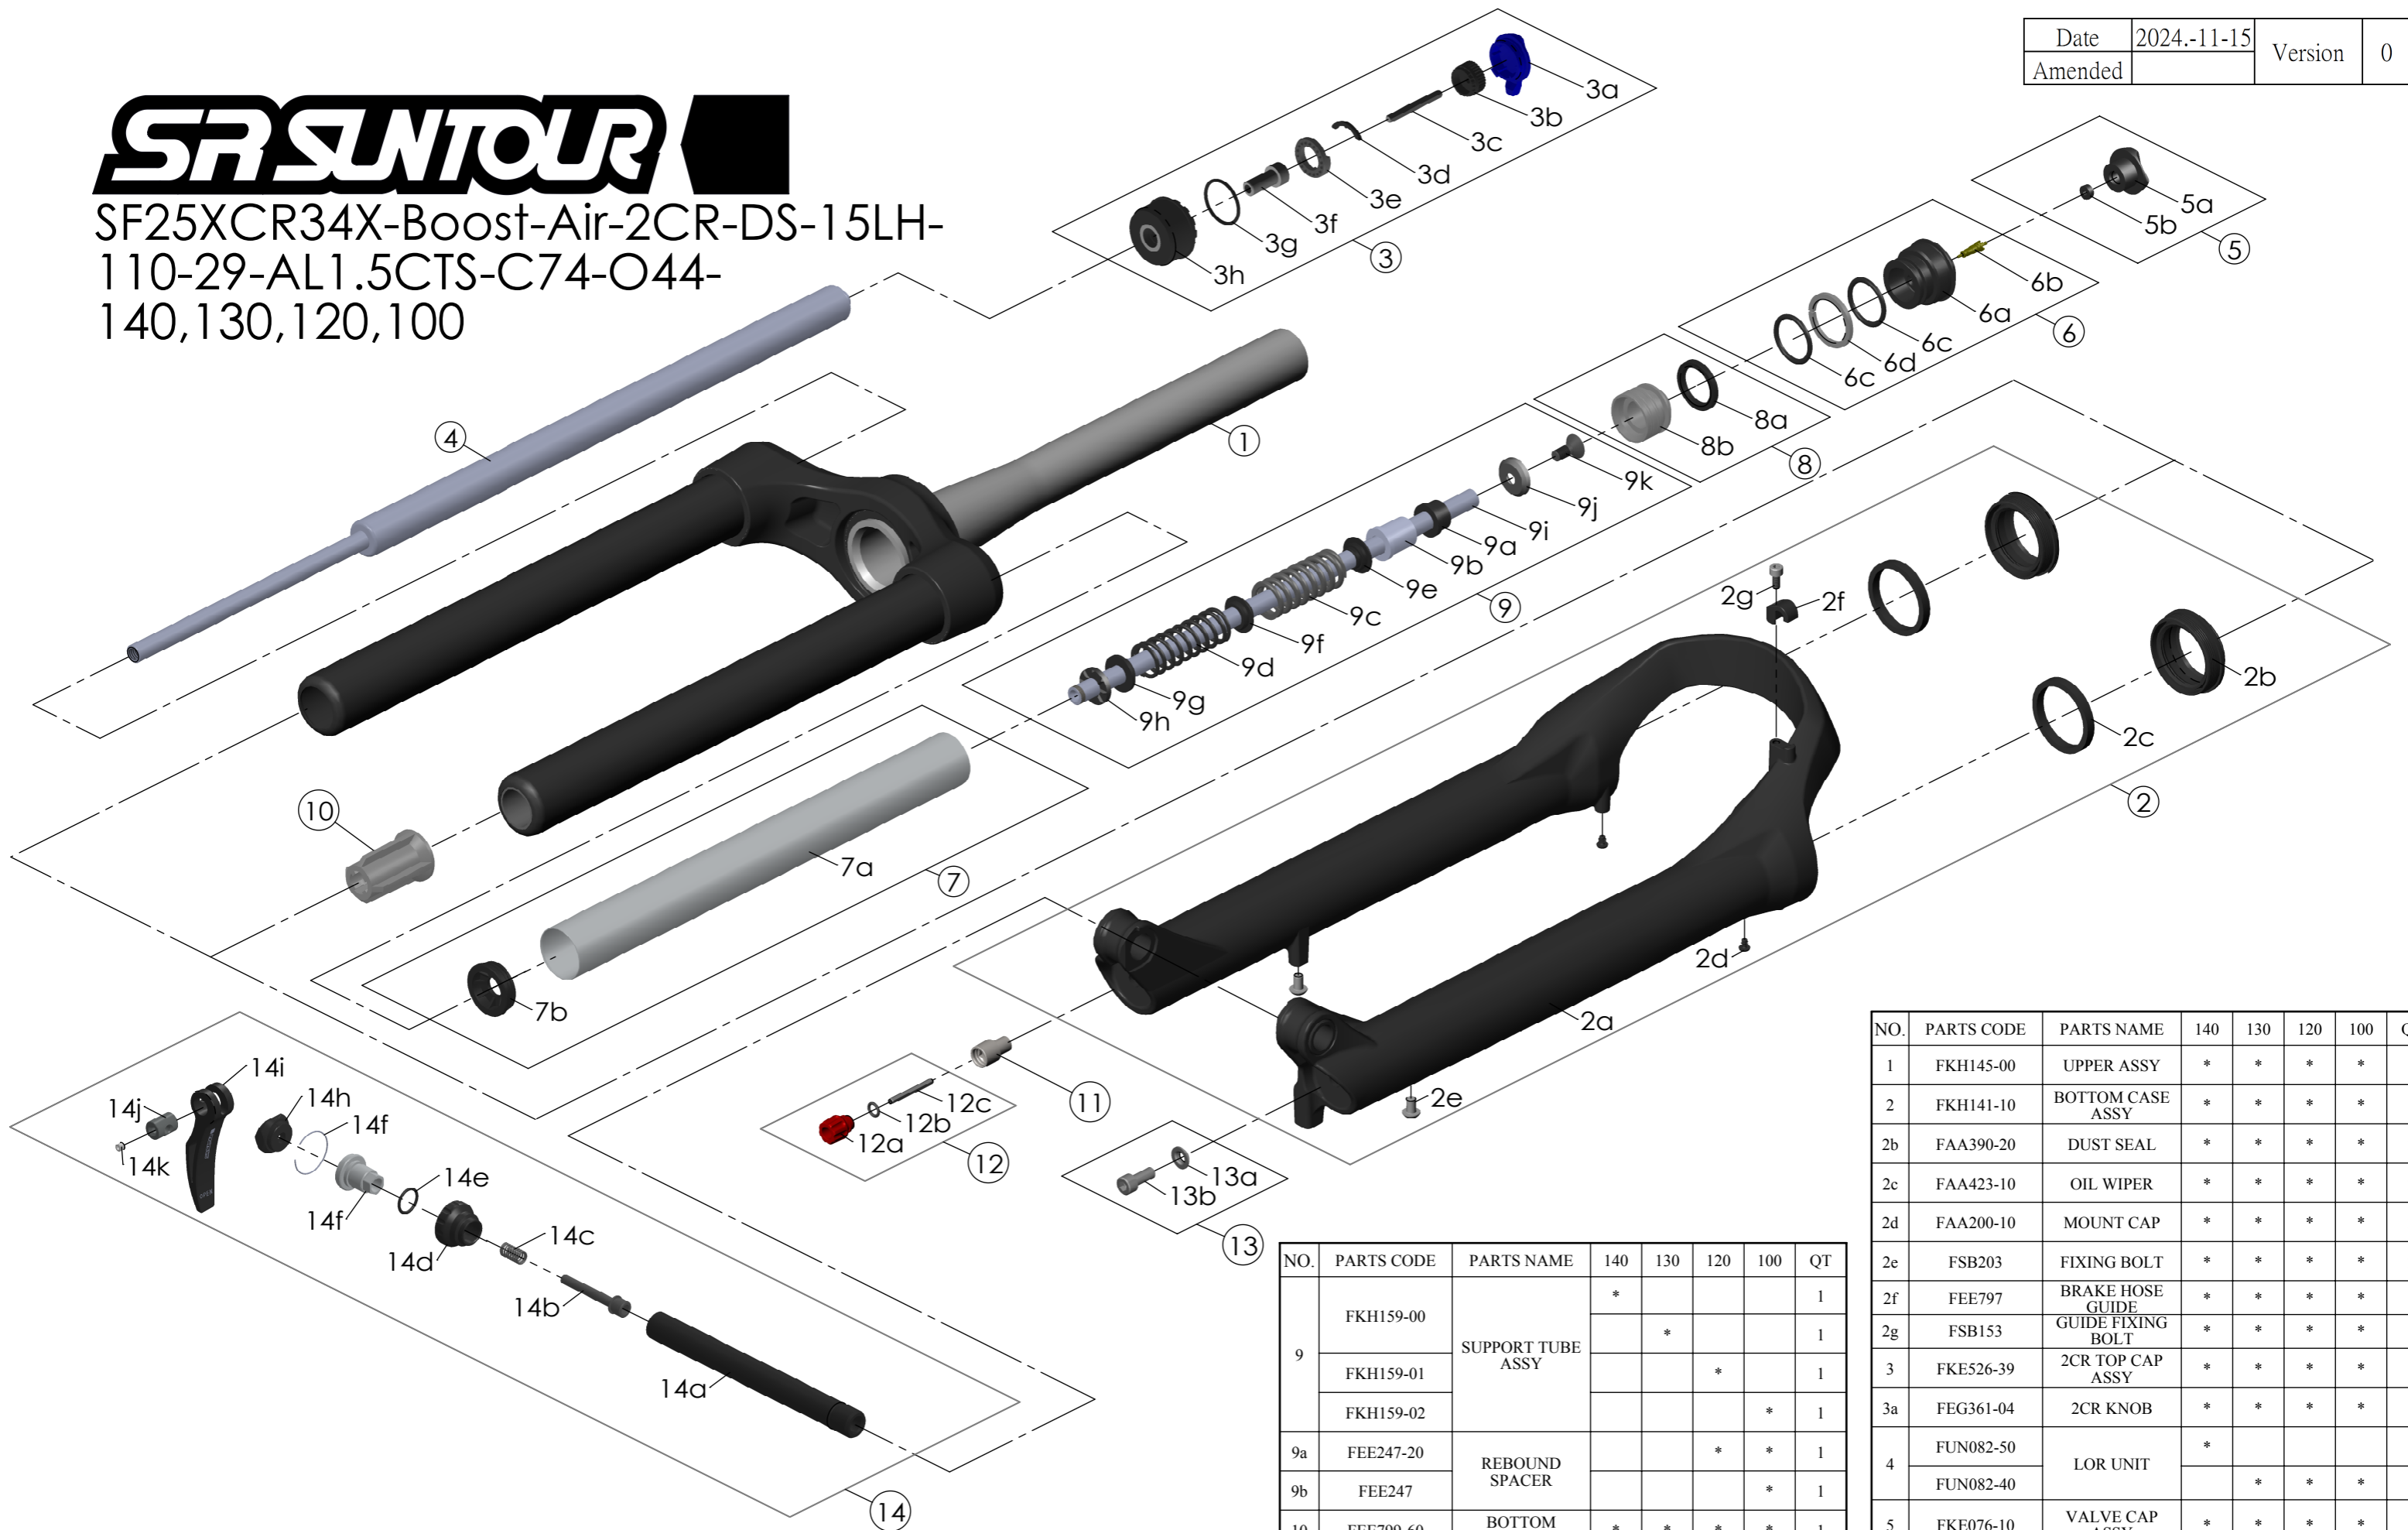

SF25XCR34X-Boost-Air-2CR-DS-15LH-
110-29-AL1.5CTS-C74-O44-
140,130,120,100

Date	2024.-11-15	Version	0
Amended			

NO.	PARTS CODE	PARTS NAME	140	130	120	100	QT
9	FKH159-00	SUPPORT TUBE ASSY	*				1
	FKH159-01			*			1
	FKH159-02				*		1
	FEE247-20		REBOUND SPACER			*	*
FEE247					*	1	
10	FEE799-60	BOTTOM STOPPER	*	*	*	*	1
11	FSB058	DAMPER FIXING BOLT	*	*	*	*	1
12	FKA004-30	REBOUND KNOB ASSY	*	*	*	*	1
13	FKA044	FIXING BOLT SET	*	*	*	*	1
14	FKA116-02	15LH-110 AXLE SET	*	*	*	*	1

NO.	PARTS CODE	PARTS NAME	140	130	120	100	QT
1	FKH145-00	UPPER ASSY	*	*	*	*	1
2	FKH141-10	BOTTOM CASE ASSY	*	*	*	*	1
2b	FAA390-20	DUST SEAL	*	*	*	*	2
2c	FAA423-10	OIL WIPER	*	*	*	*	2
2d	FAA200-10	MOUNT CAP	*	*	*	*	2
2e	FSB203	FIXING BOLT	*	*	*	*	2
2f	FEE797	BRAKE HOSE GUIDE	*	*	*	*	1
2g	FSB153	GUIDE FIXING BOLT	*	*	*	*	1
3	FKE526-39	2CR TOP CAP ASSY	*	*	*	*	1
3a	FEG361-04	2CR KNOB	*	*	*	*	1
4	FUN082-50	LOR UNIT	*				1
	FUN082-40			*	*	*	1
5	FKE076-10	VALVE CAP ASSY	*	*	*	*	1
6	FKE075-77	AIR CAP ASSY	*	*	*	*	1
7	FKH150-01	AIR CYLINDER KIT	*				1
	FKH150-00			*	*	*	1
8	FKE091-85	PISTON UNIT	*	*	*	*	1