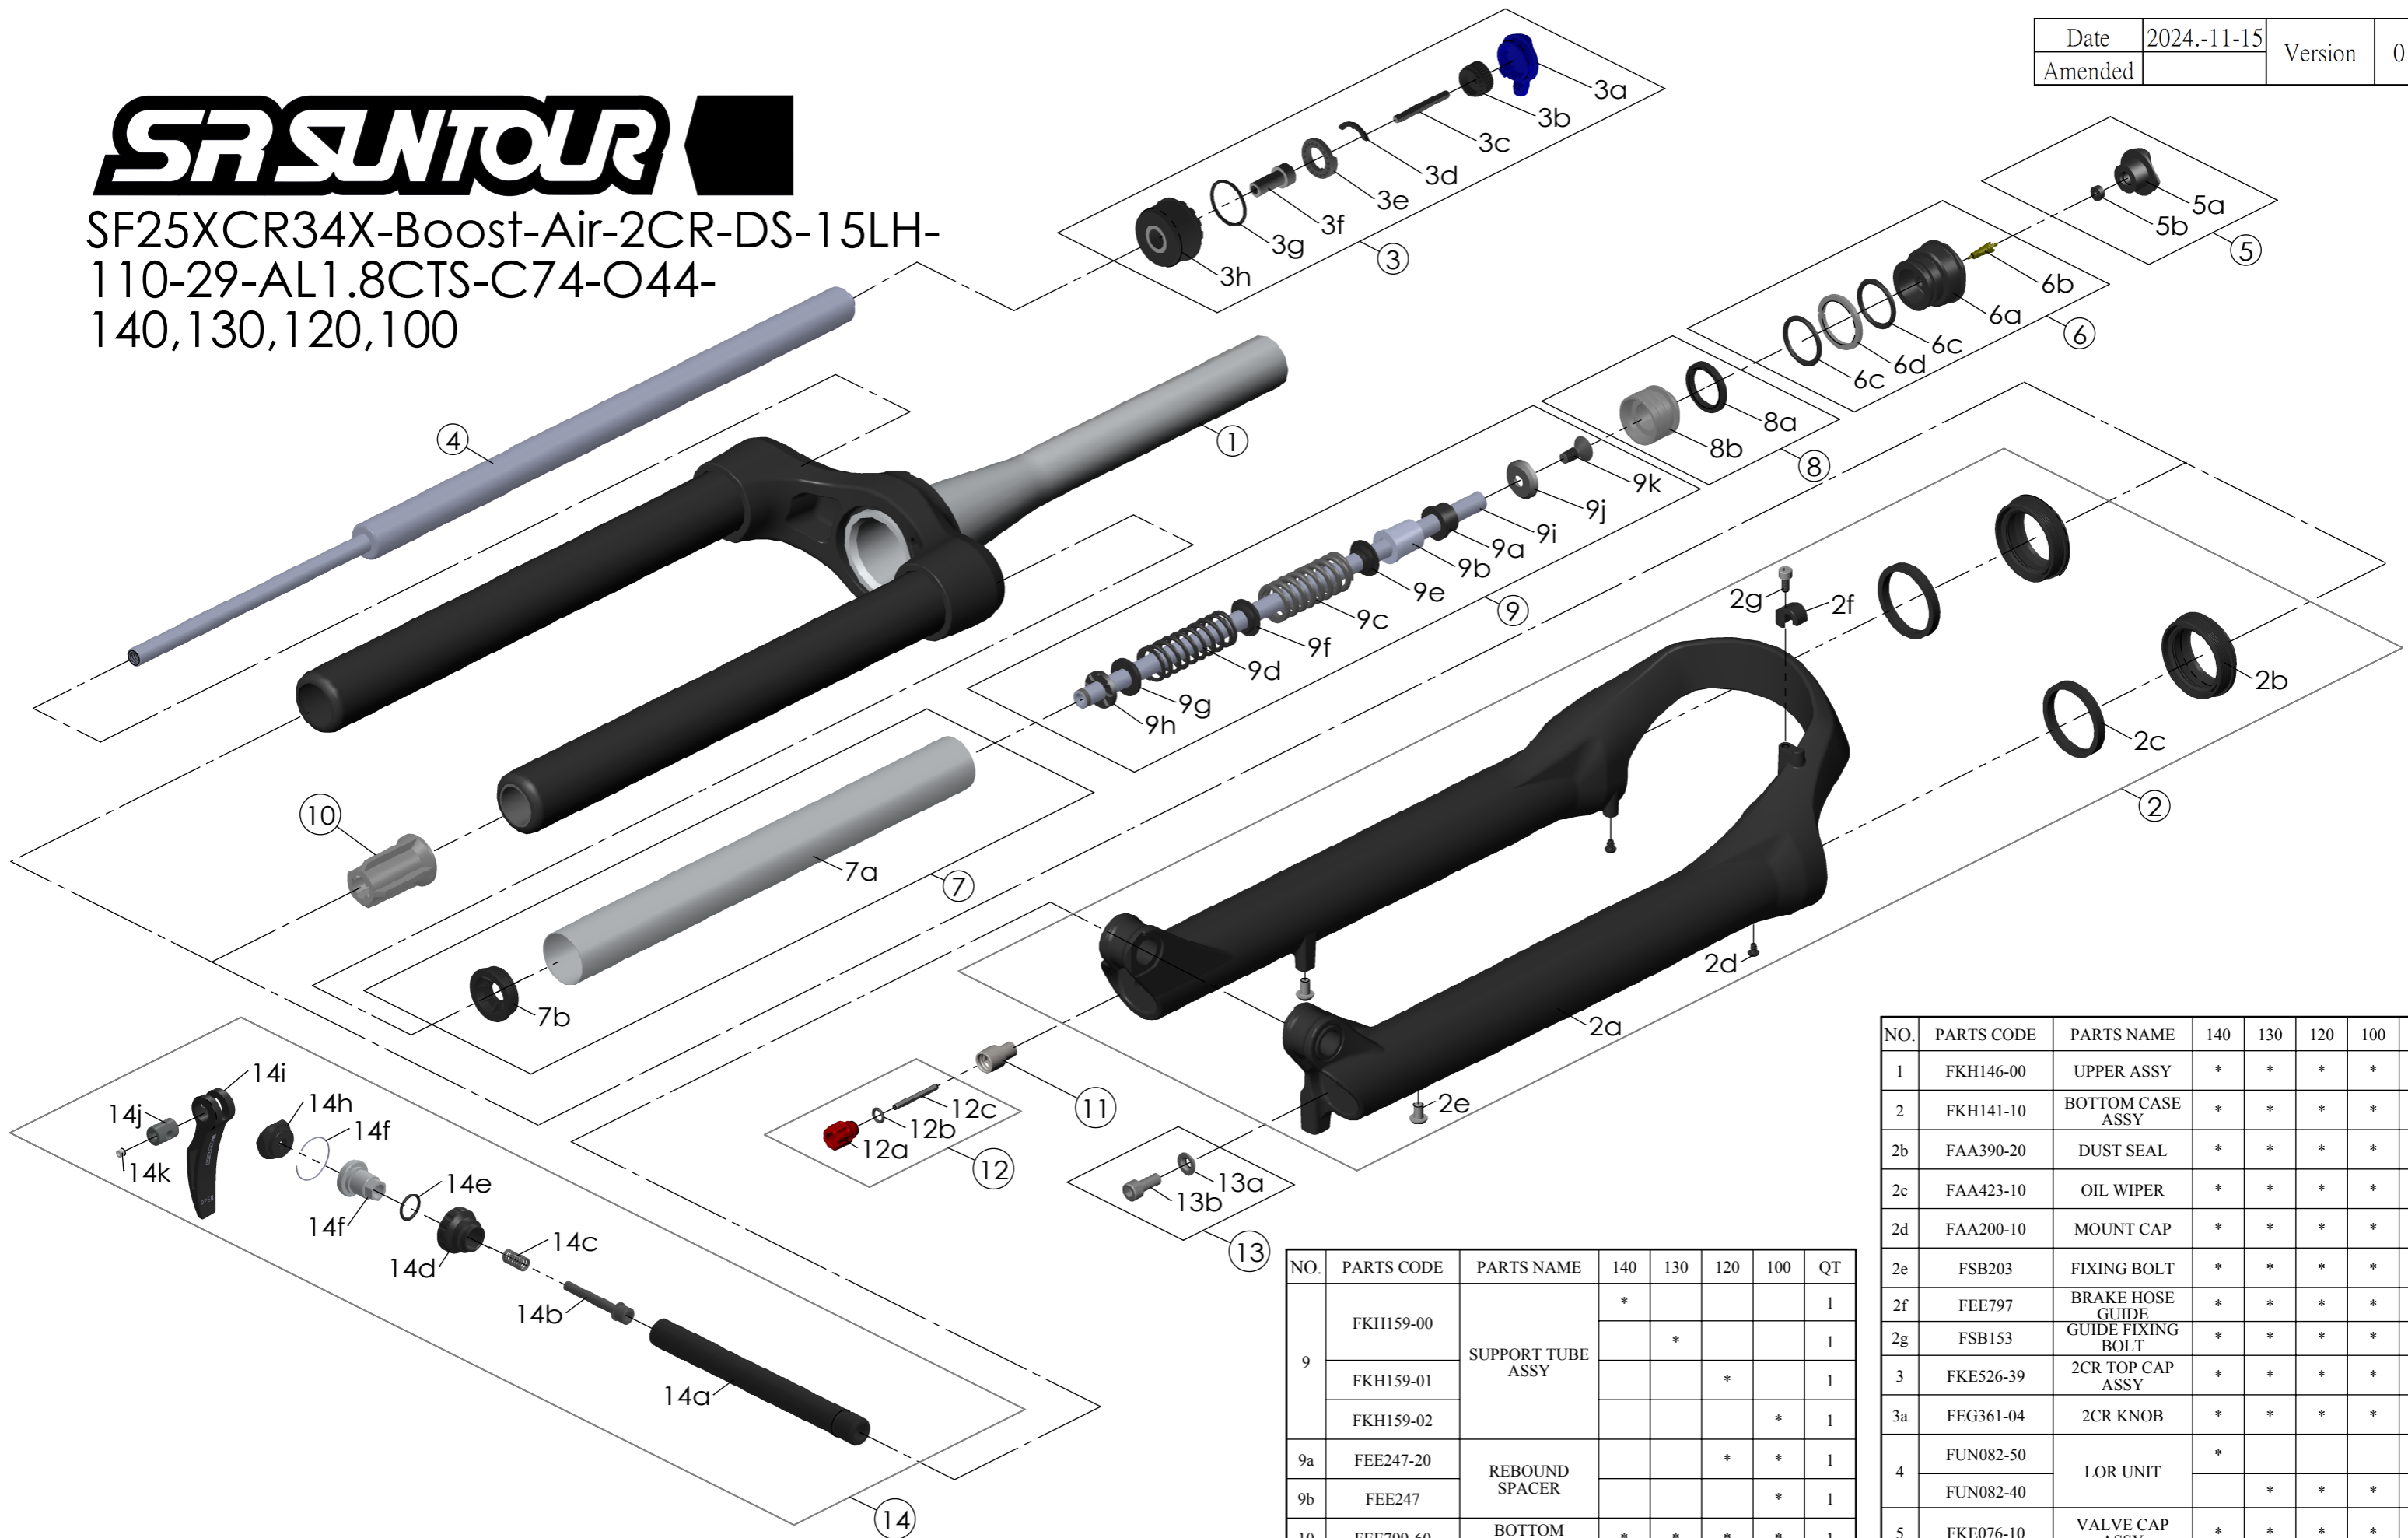

SF25XCR34X-Boost-Air-2CR-DS-15LH-
110-29-AL1.8CTS-C74-O44-
140,130,120,100

Date	2024.-11-15	Version	0
Amended			

NO.	PARTS CODE	PARTS NAME	140	130	120	100	QT
9	FKH159-00	SUPPORT TUBE ASSY	*				1
	FKH159-01			*			1
	FKH159-02				*		1
	FEE247-20		REBOUND SPACER			*	*
FEE247					*	1	
10	FEE799-60	BOTTOM STOPPER	*	*	*	*	1
11	FSB058	DAMPER FIXING BOLT	*	*	*	*	1
12	FKA004-30	REBOUND KNOB ASSY	*	*	*	*	1
13	FKA044	FIXING BOLT SET	*	*	*	*	1
14	FKA116-02	15LH-110 AXLE SET	*	*	*	*	1

NO.	PARTS CODE	PARTS NAME	140	130	120	100	QT
1	FKH146-00	UPPER ASSY	*	*	*	*	1
2	FKH141-10	BOTTOM CASE ASSY	*	*	*	*	1
2b	FAA390-20	DUST SEAL	*	*	*	*	2
2c	FAA423-10	OIL WIPER	*	*	*	*	2
2d	FAA200-10	MOUNT CAP	*	*	*	*	2
2e	FSB203	FIXING BOLT	*	*	*	*	2
2f	FEE797	BRAKE HOSE GUIDE	*	*	*	*	1
2g	FSB153	GUIDE FIXING BOLT	*	*	*	*	1
3	FKE526-39	2CR TOP CAP ASSY	*	*	*	*	1
3a	FEG361-04	2CR KNOB	*	*	*	*	1
4	FUN082-50	LOR UNIT	*				1
	FUN082-40			*	*	*	1
5	FKE076-10	VALVE CAP ASSY	*	*	*	*	1
6	FKE075-77	AIR CAP ASSY	*	*	*	*	1
7	FKH150-01	AIR CYLINDER KIT	*				1
	FKH150-00			*	*	*	1
8	FKE091-85	PISTON UNIT	*	*	*	*	1