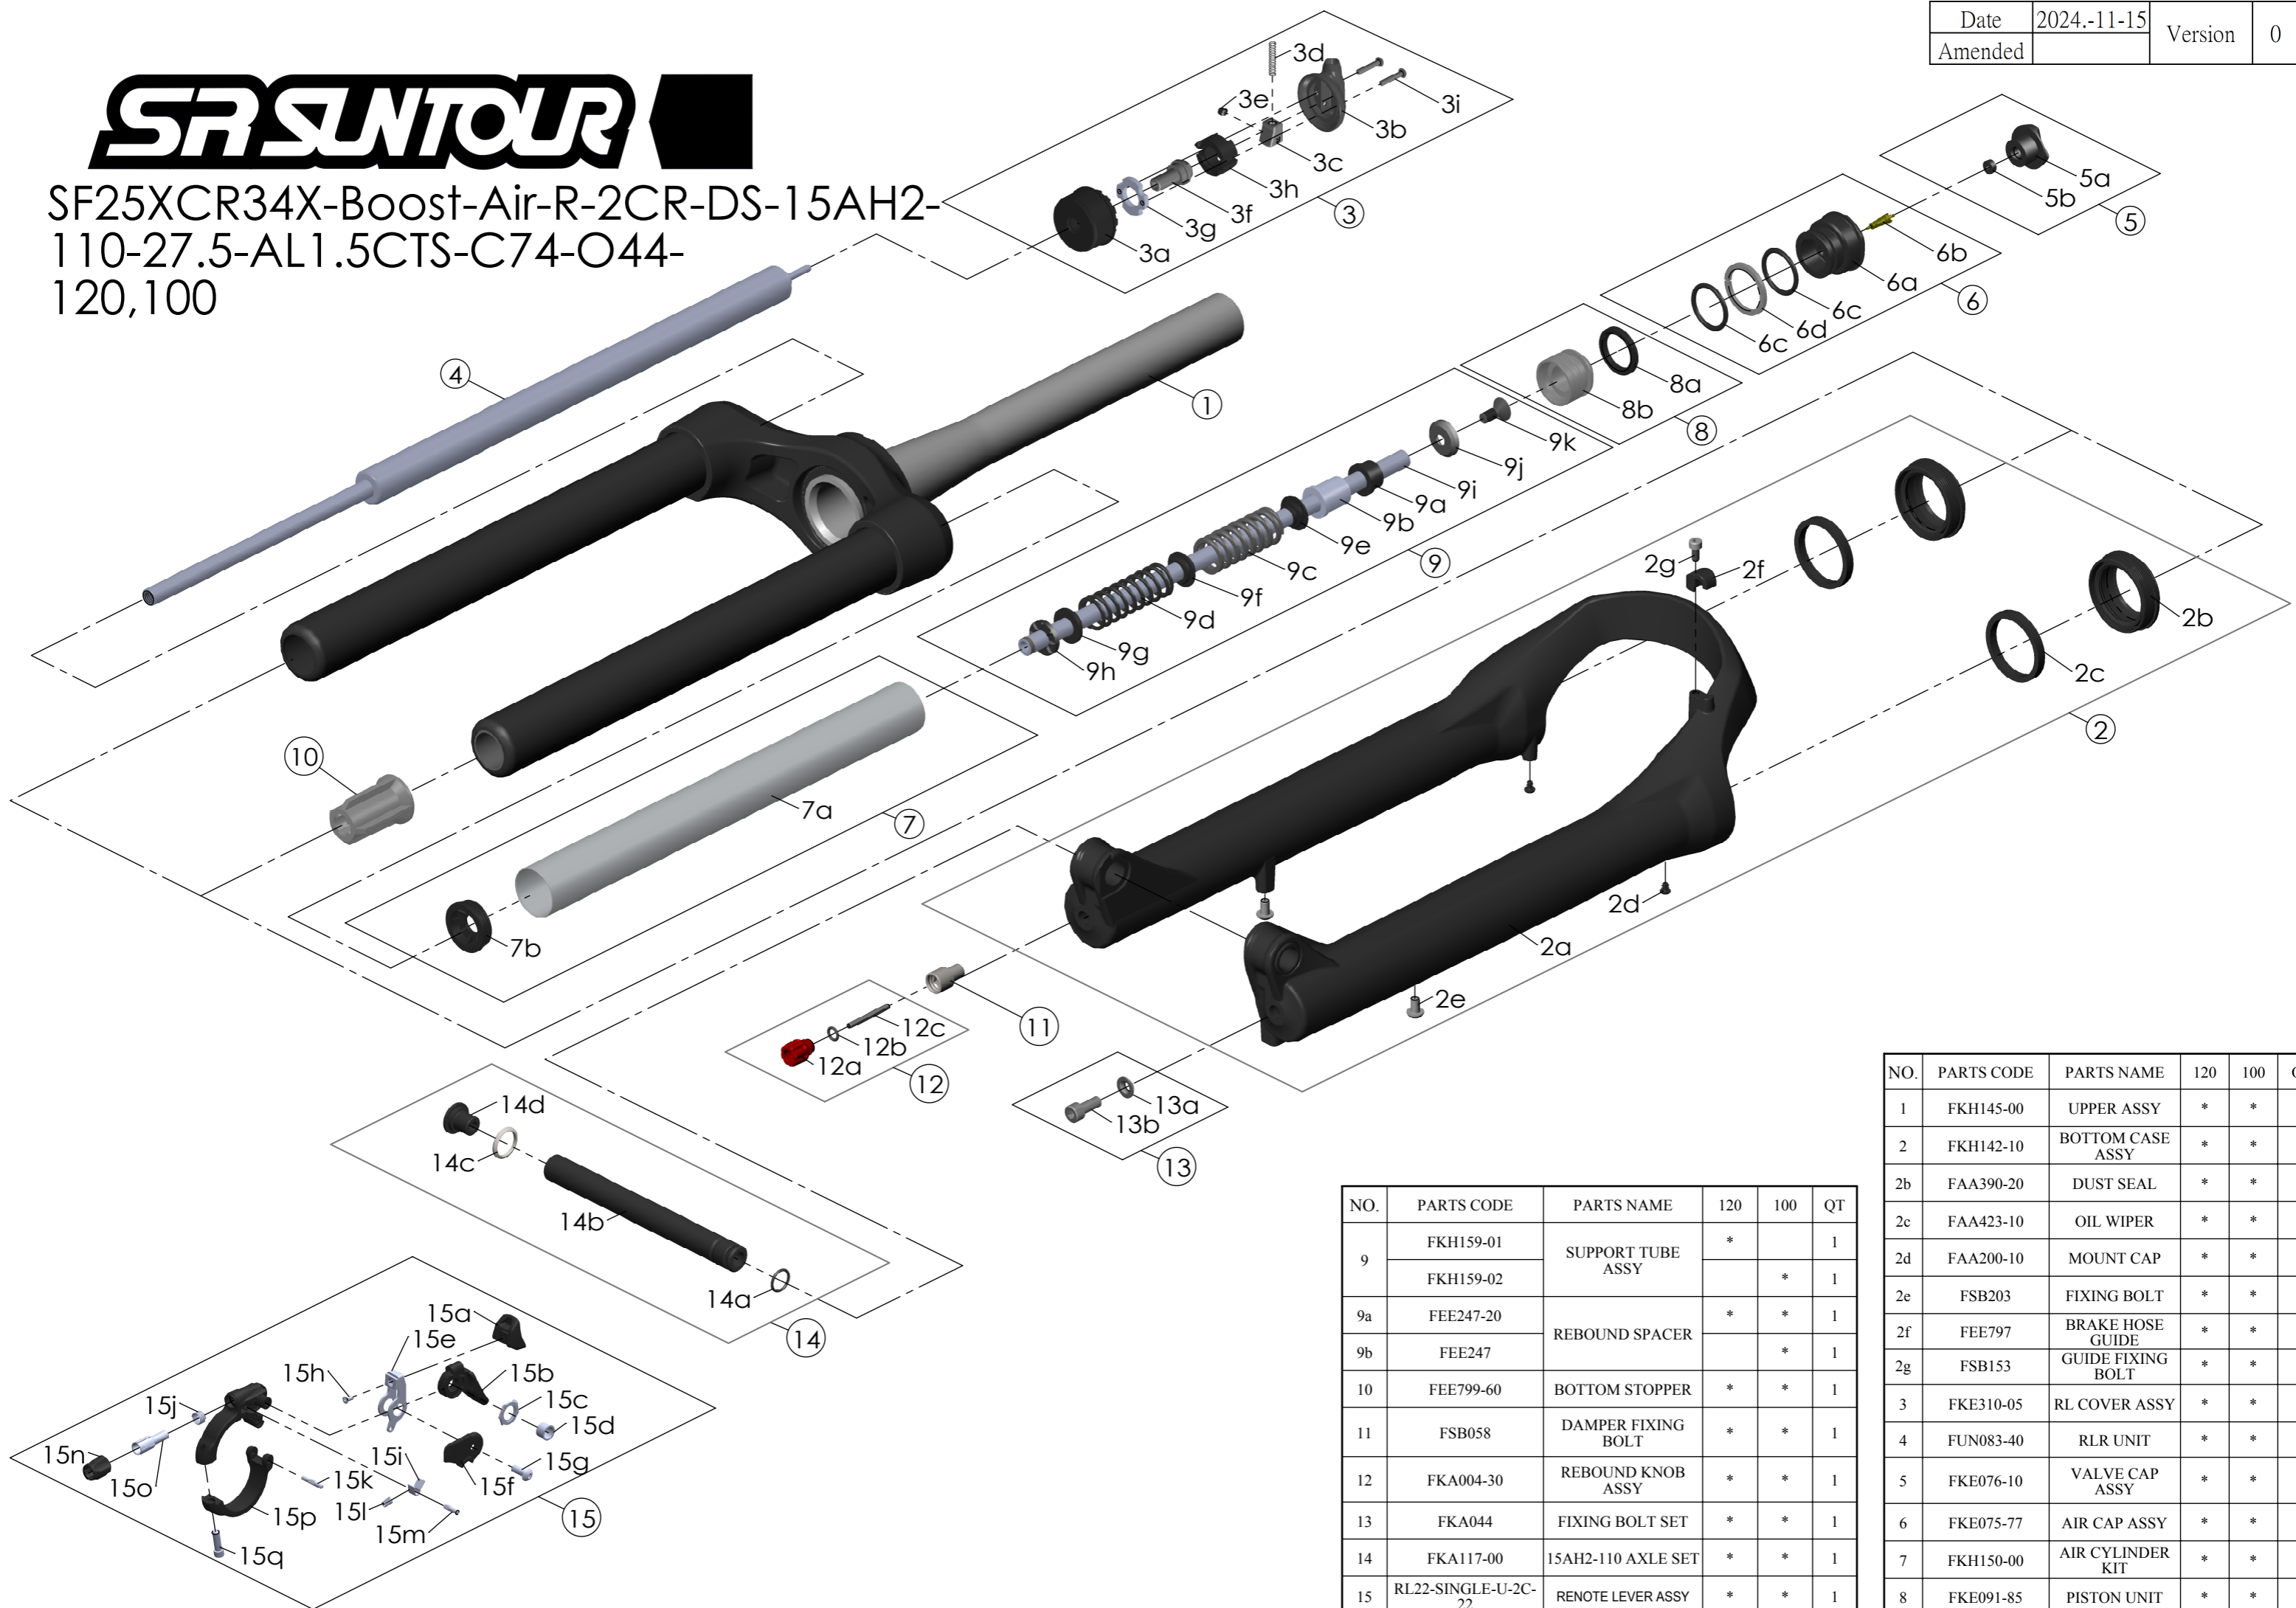

SF25XCR34X-Boost-Air-R-2CR-DS-15AH2-  
110-27.5-AL1.5CTS-C74-O44-  
120,100

Date	2024.-11-15	Version	0
Amended			

NO.	PARTS CODE	PARTS NAME	120	100	QT
9	FKH159-01	SUPPORT TUBE ASSY	*		1
	FKH159-02			*	1
9a	FEE247-20	REBOUND SPACER	*	*	1
9b	FEE247			*	1
10	FEE799-60	BOTTOM STOPPER	*	*	1
11	FSB058	DAMPER FIXING BOLT	*	*	1
12	FKA004-30	REBOUND KNOB ASSY	*	*	1
13	FKA044	FIXING BOLT SET	*	*	1
14	FKA117-00	15AH2-110 AXLE SET	*	*	1
15	RL22-SINGLE-U-2C-22	RENOTE LEVER ASSY	*	*	1

NO.	PARTS CODE	PARTS NAME	120	100	QT
1	FKH145-00	UPPER ASSY	*	*	1
2	FKH142-10	BOTTOM CASE ASSY	*	*	1
2b	FAA390-20	DUST SEAL	*	*	2
2c	FAA423-10	OIL WIPER	*	*	2
2d	FAA200-10	MOUNT CAP	*	*	2
2e	FSB203	FIXING BOLT	*	*	2
2f	FEE797	BRAKE HOSE GUIDE	*	*	1
2g	FSB153	GUIDE FIXING BOLT	*	*	1
3	FKE310-05	RL COVER ASSY	*	*	1
4	FUN083-40	RLR UNIT	*	*	1
5	FKE076-10	VALVE CAP ASSY	*	*	1
6	FKE075-77	AIR CAP ASSY	*	*	1
7	FKH150-00	AIR CYLINDER KIT	*	*	1
8	FKE091-85	PISTON UNIT	*	*	1