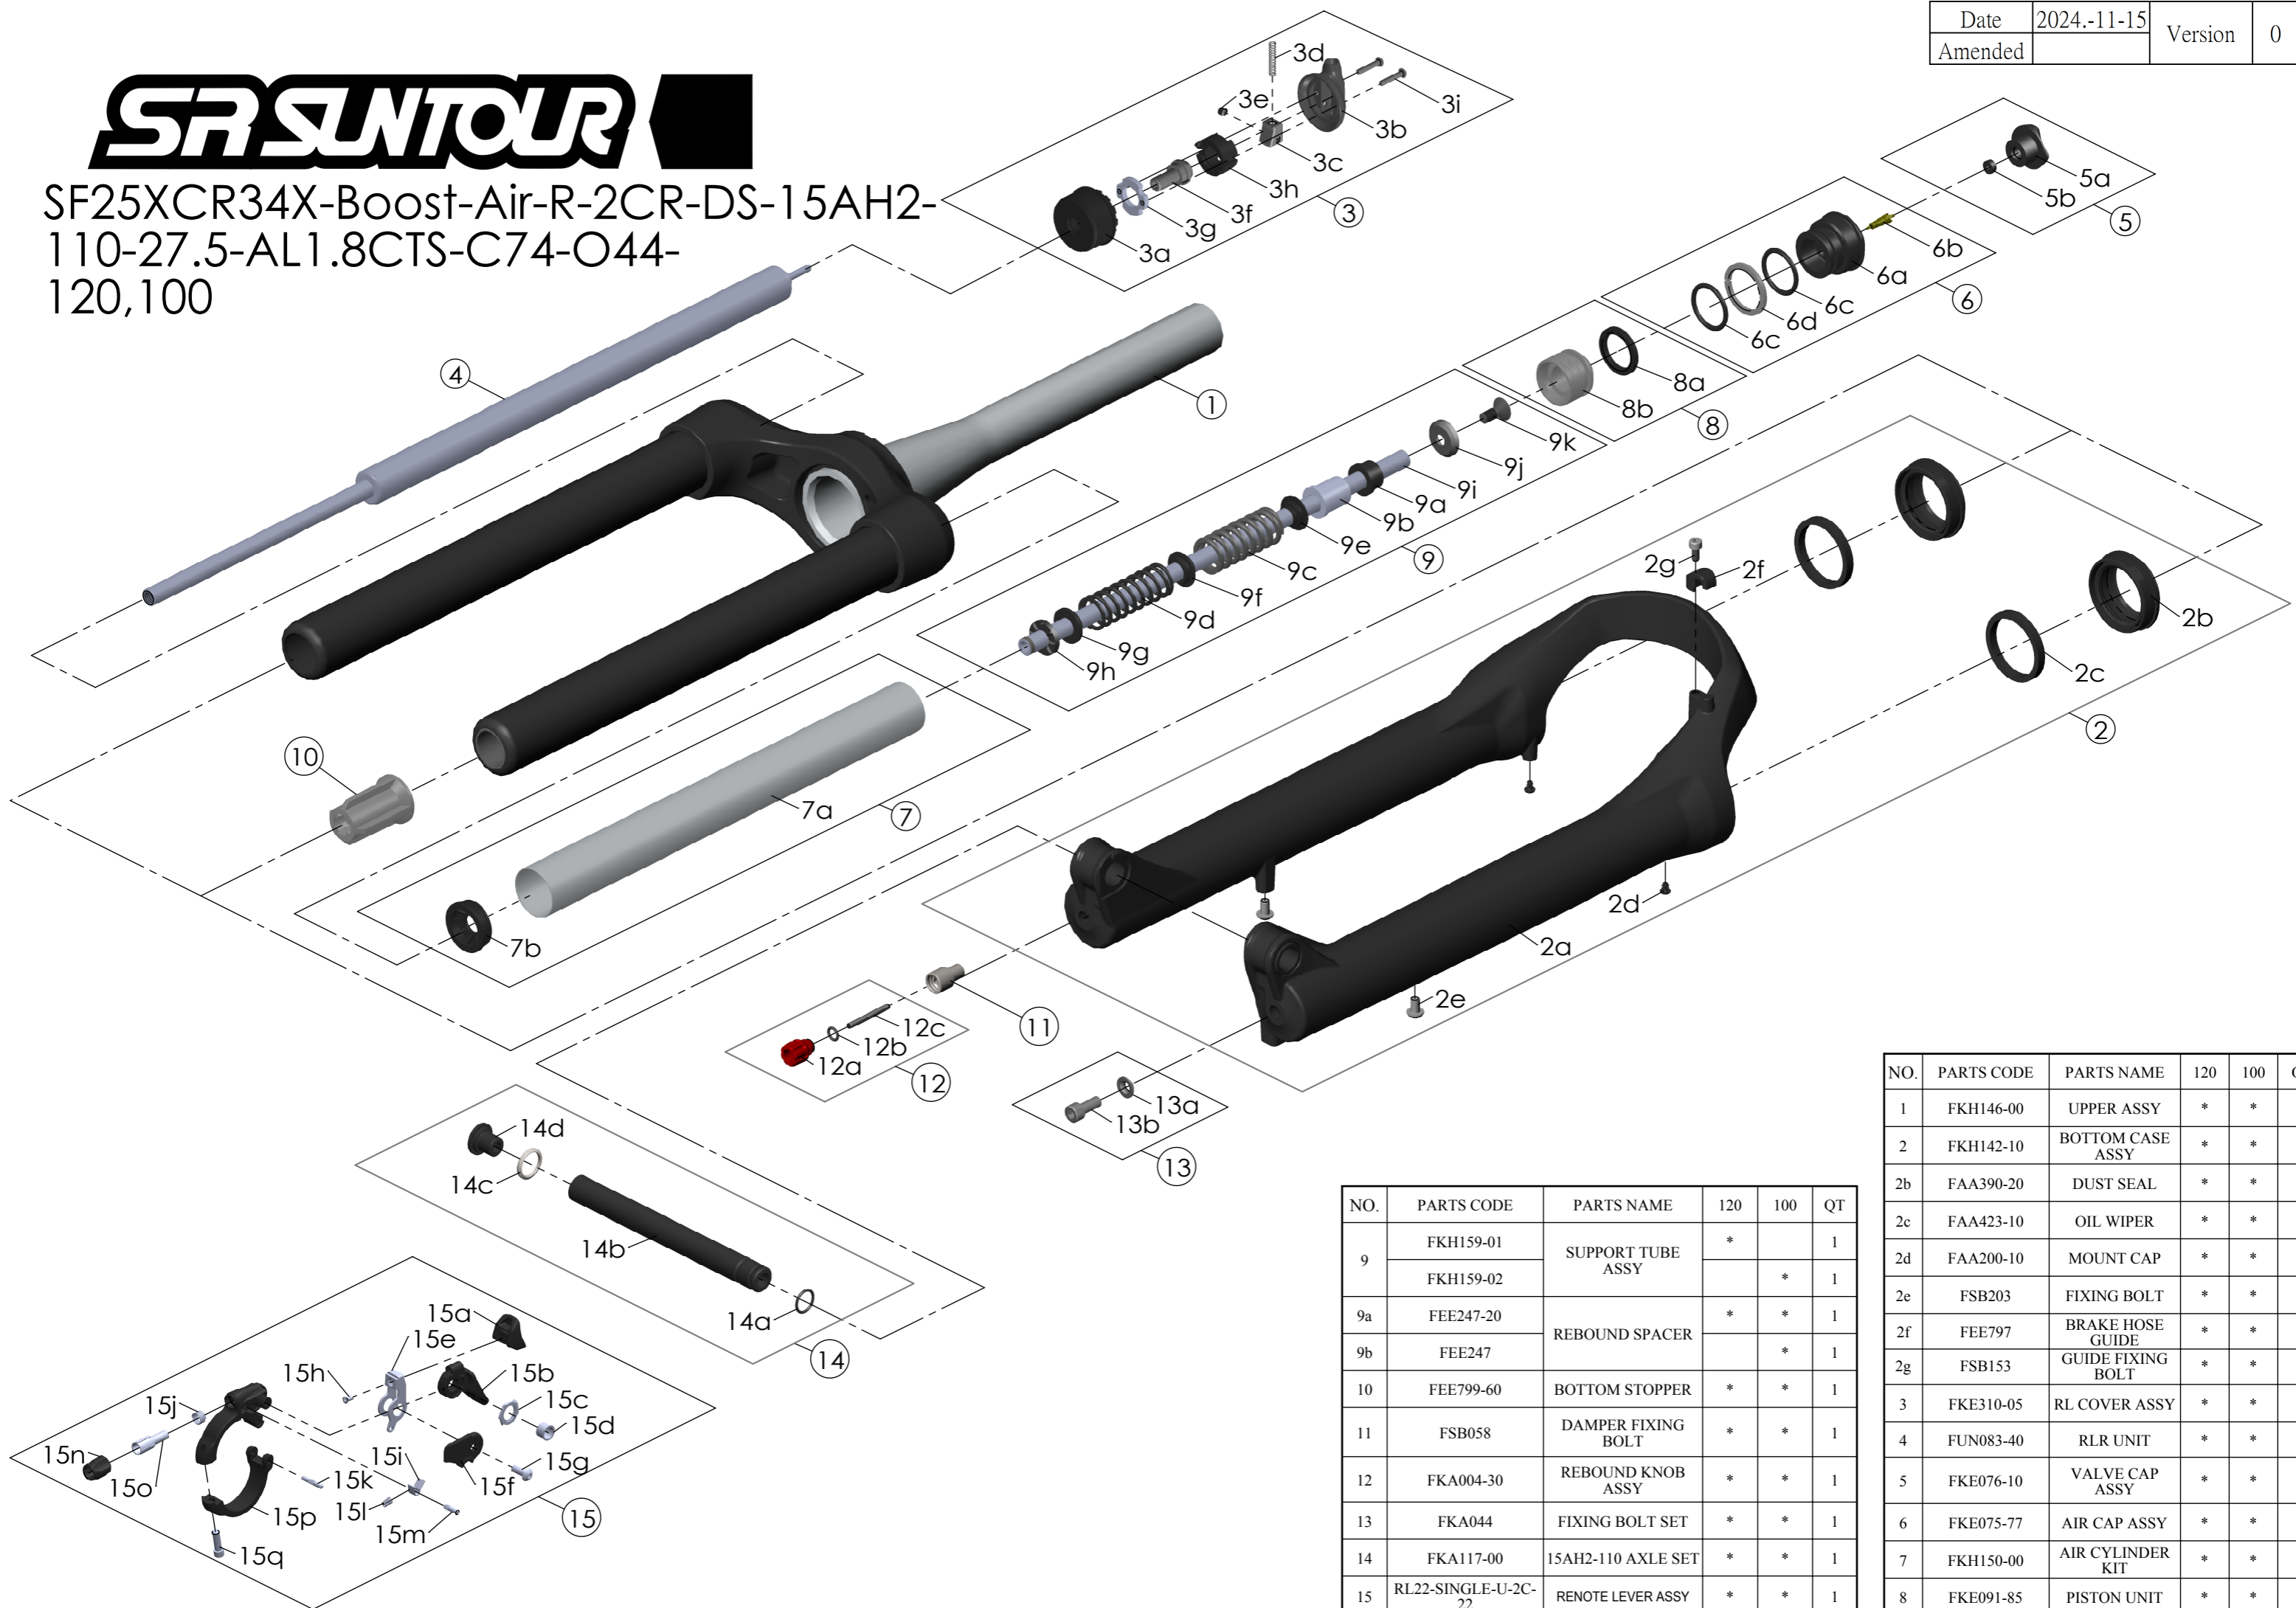

SF25XCR34X-Boost-Air-R-2CR-DS-15AH2-110-27.5-AL1.8CTS-C74-O44-120,100

Date	2024.-11-15	Version	0
Amended			

NO.	PARTS CODE	PARTS NAME	120	100	QT
9	FKH159-01	SUPPORT TUBE ASSY	*		1
	FKH159-02			*	1
9a	FEE247-20	REBOUND SPACER	*	*	1
9b	FEE247			*	1
10	FEE799-60	BOTTOM STOPPER	*	*	1
11	FSB058	DAMPER FIXING BOLT	*	*	1
12	FKA004-30	REBOUND KNOB ASSY	*	*	1
13	FKA044	FIXING BOLT SET	*	*	1
14	FKA117-00	15AH2-110 AXLE SET	*	*	1
15	RL22-SINGLE-U-2C-22	RENOTE LEVER ASSY	*	*	1

NO.	PARTS CODE	PARTS NAME	120	100	QT
1	FKH146-00	UPPER ASSY	*	*	1
2	FKH142-10	BOTTOM CASE ASSY	*	*	1
2b	FAA390-20	DUST SEAL	*	*	2
2c	FAA423-10	OIL WIPER	*	*	2
2d	FAA200-10	MOUNT CAP	*	*	2
2e	FSB203	FIXING BOLT	*	*	2
2f	FEE797	BRAKE HOSE GUIDE	*	*	1
2g	FSB153	GUIDE FIXING BOLT	*	*	1
3	FKE310-05	RL COVER ASSY	*	*	1
4	FUN083-40	RLR UNIT	*	*	1
5	FKE076-10	VALVE CAP ASSY	*	*	1
6	FKE075-77	AIR CAP ASSY	*	*	1
7	FKH150-00	AIR CYLINDER KIT	*	*	1
8	FKE091-85	PISTON UNIT	*	*	1