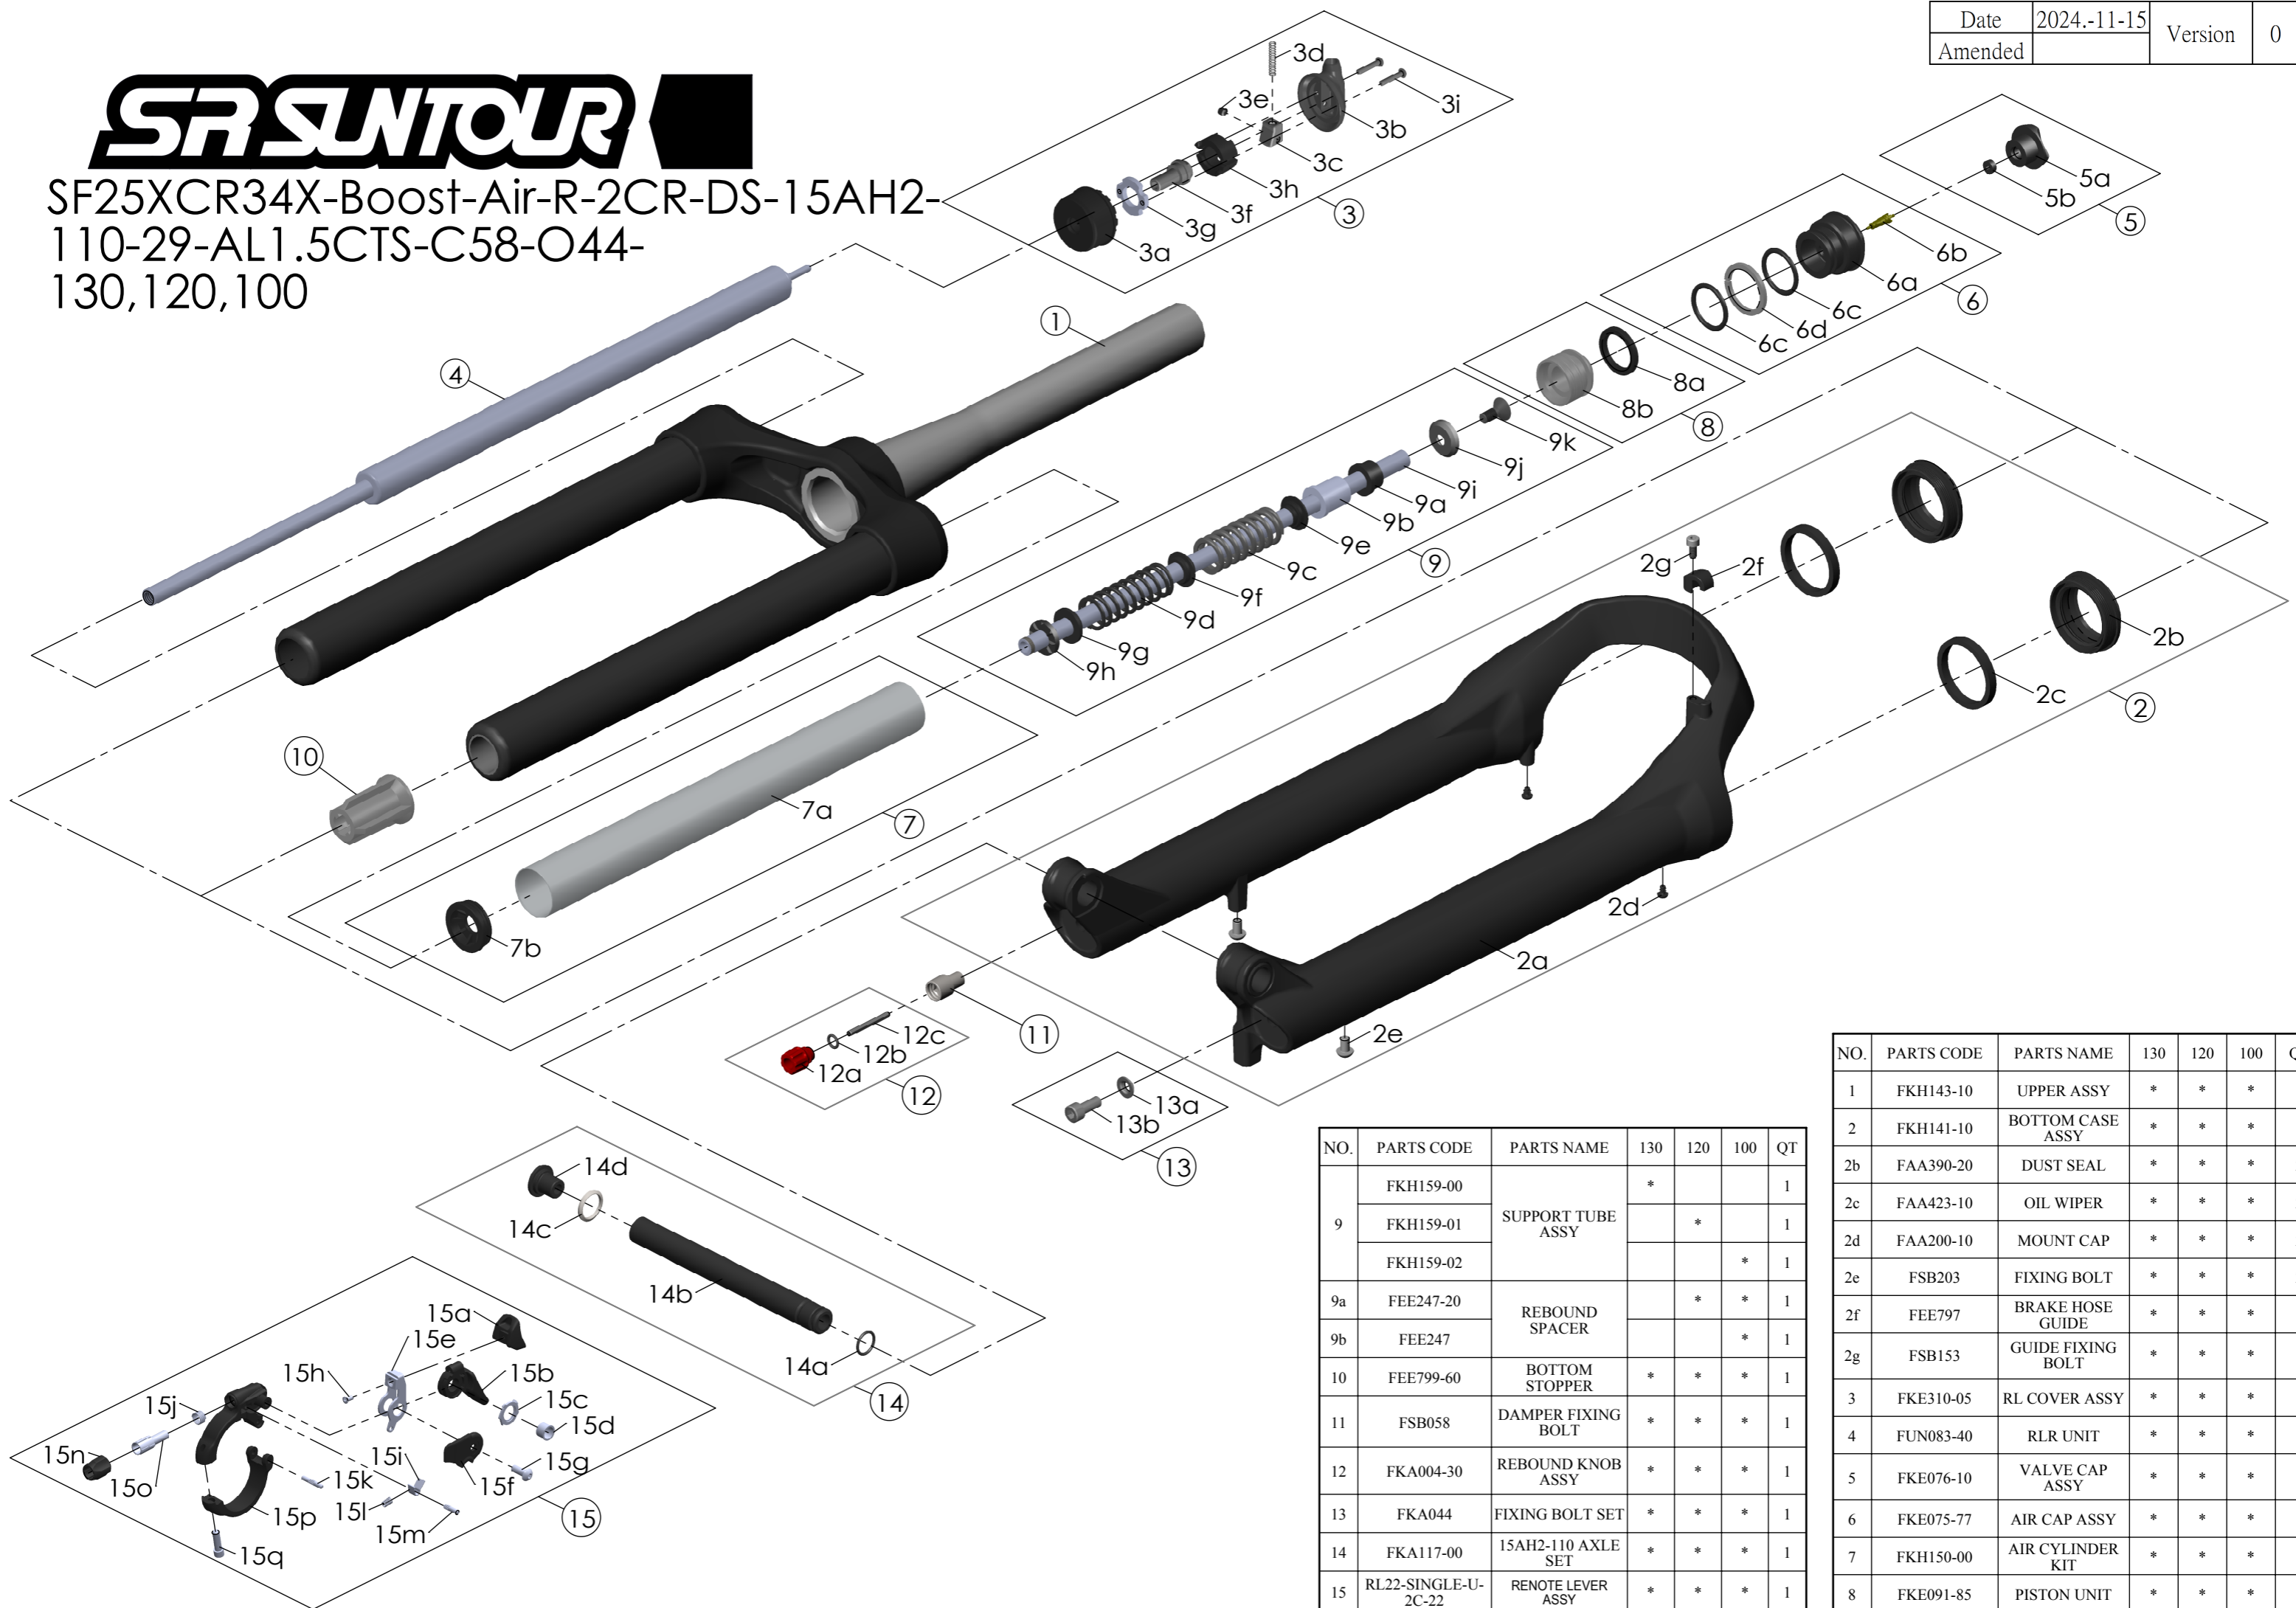

SF25XCR34X-Boost-Air-R-2CR-DS-15AH2-
 110-29-AL1.5CTS-C58-O44-
 130,120,100

Date	2024.-11-15	Version	0
Amended			

NO.	PARTS CODE	PARTS NAME	130	120	100	QT
9	FKH159-00	SUPPORT TUBE ASSY	*			1
	FKH159-01			*		1
	FKH159-02				*	1
9a	FEE247-20	REBOUND SPACER		*	*	1
9b	FEE247	REBOUND SPACER			*	1
10	FEE799-60	BOTTOM STOPPER	*	*	*	1
11	FSB058	DAMPER FIXING BOLT	*	*	*	1
12	FKA004-30	REBOUND KNOB ASSY	*	*	*	1
13	FKA044	FIXING BOLT SET	*	*	*	1
14	FKA117-00	15AH2-110 AXLE SET	*	*	*	1
15	RL22-SINGLE-U-2C-22	RENOTE LEVER ASSY	*	*	*	1

NO.	PARTS CODE	PARTS NAME	130	120	100	QT
1	FKH143-10	UPPER ASSY	*	*	*	1
2	FKH141-10	BOTTOM CASE ASSY	*	*	*	1
2b	FAA390-20	DUST SEAL	*	*	*	2
2c	FAA423-10	OIL WIPER	*	*	*	2
2d	FAA200-10	MOUNT CAP	*	*	*	2
2e	FSB203	FIXING BOLT	*	*	*	2
2f	FEE797	BRAKE HOSE GUIDE	*	*	*	1
2g	FSB153	GUIDE FIXING BOLT	*	*	*	1
3	FKE310-05	RL COVER ASSY	*	*	*	1
4	FUN083-40	RLR UNIT	*	*	*	1
5	FKE076-10	VALVE CAP ASSY	*	*	*	1
6	FKE075-77	AIR CAP ASSY	*	*	*	1
7	FKH150-00	AIR CYLINDER KIT	*	*	*	1
8	FKE091-85	PISTON UNIT	*	*	*	1