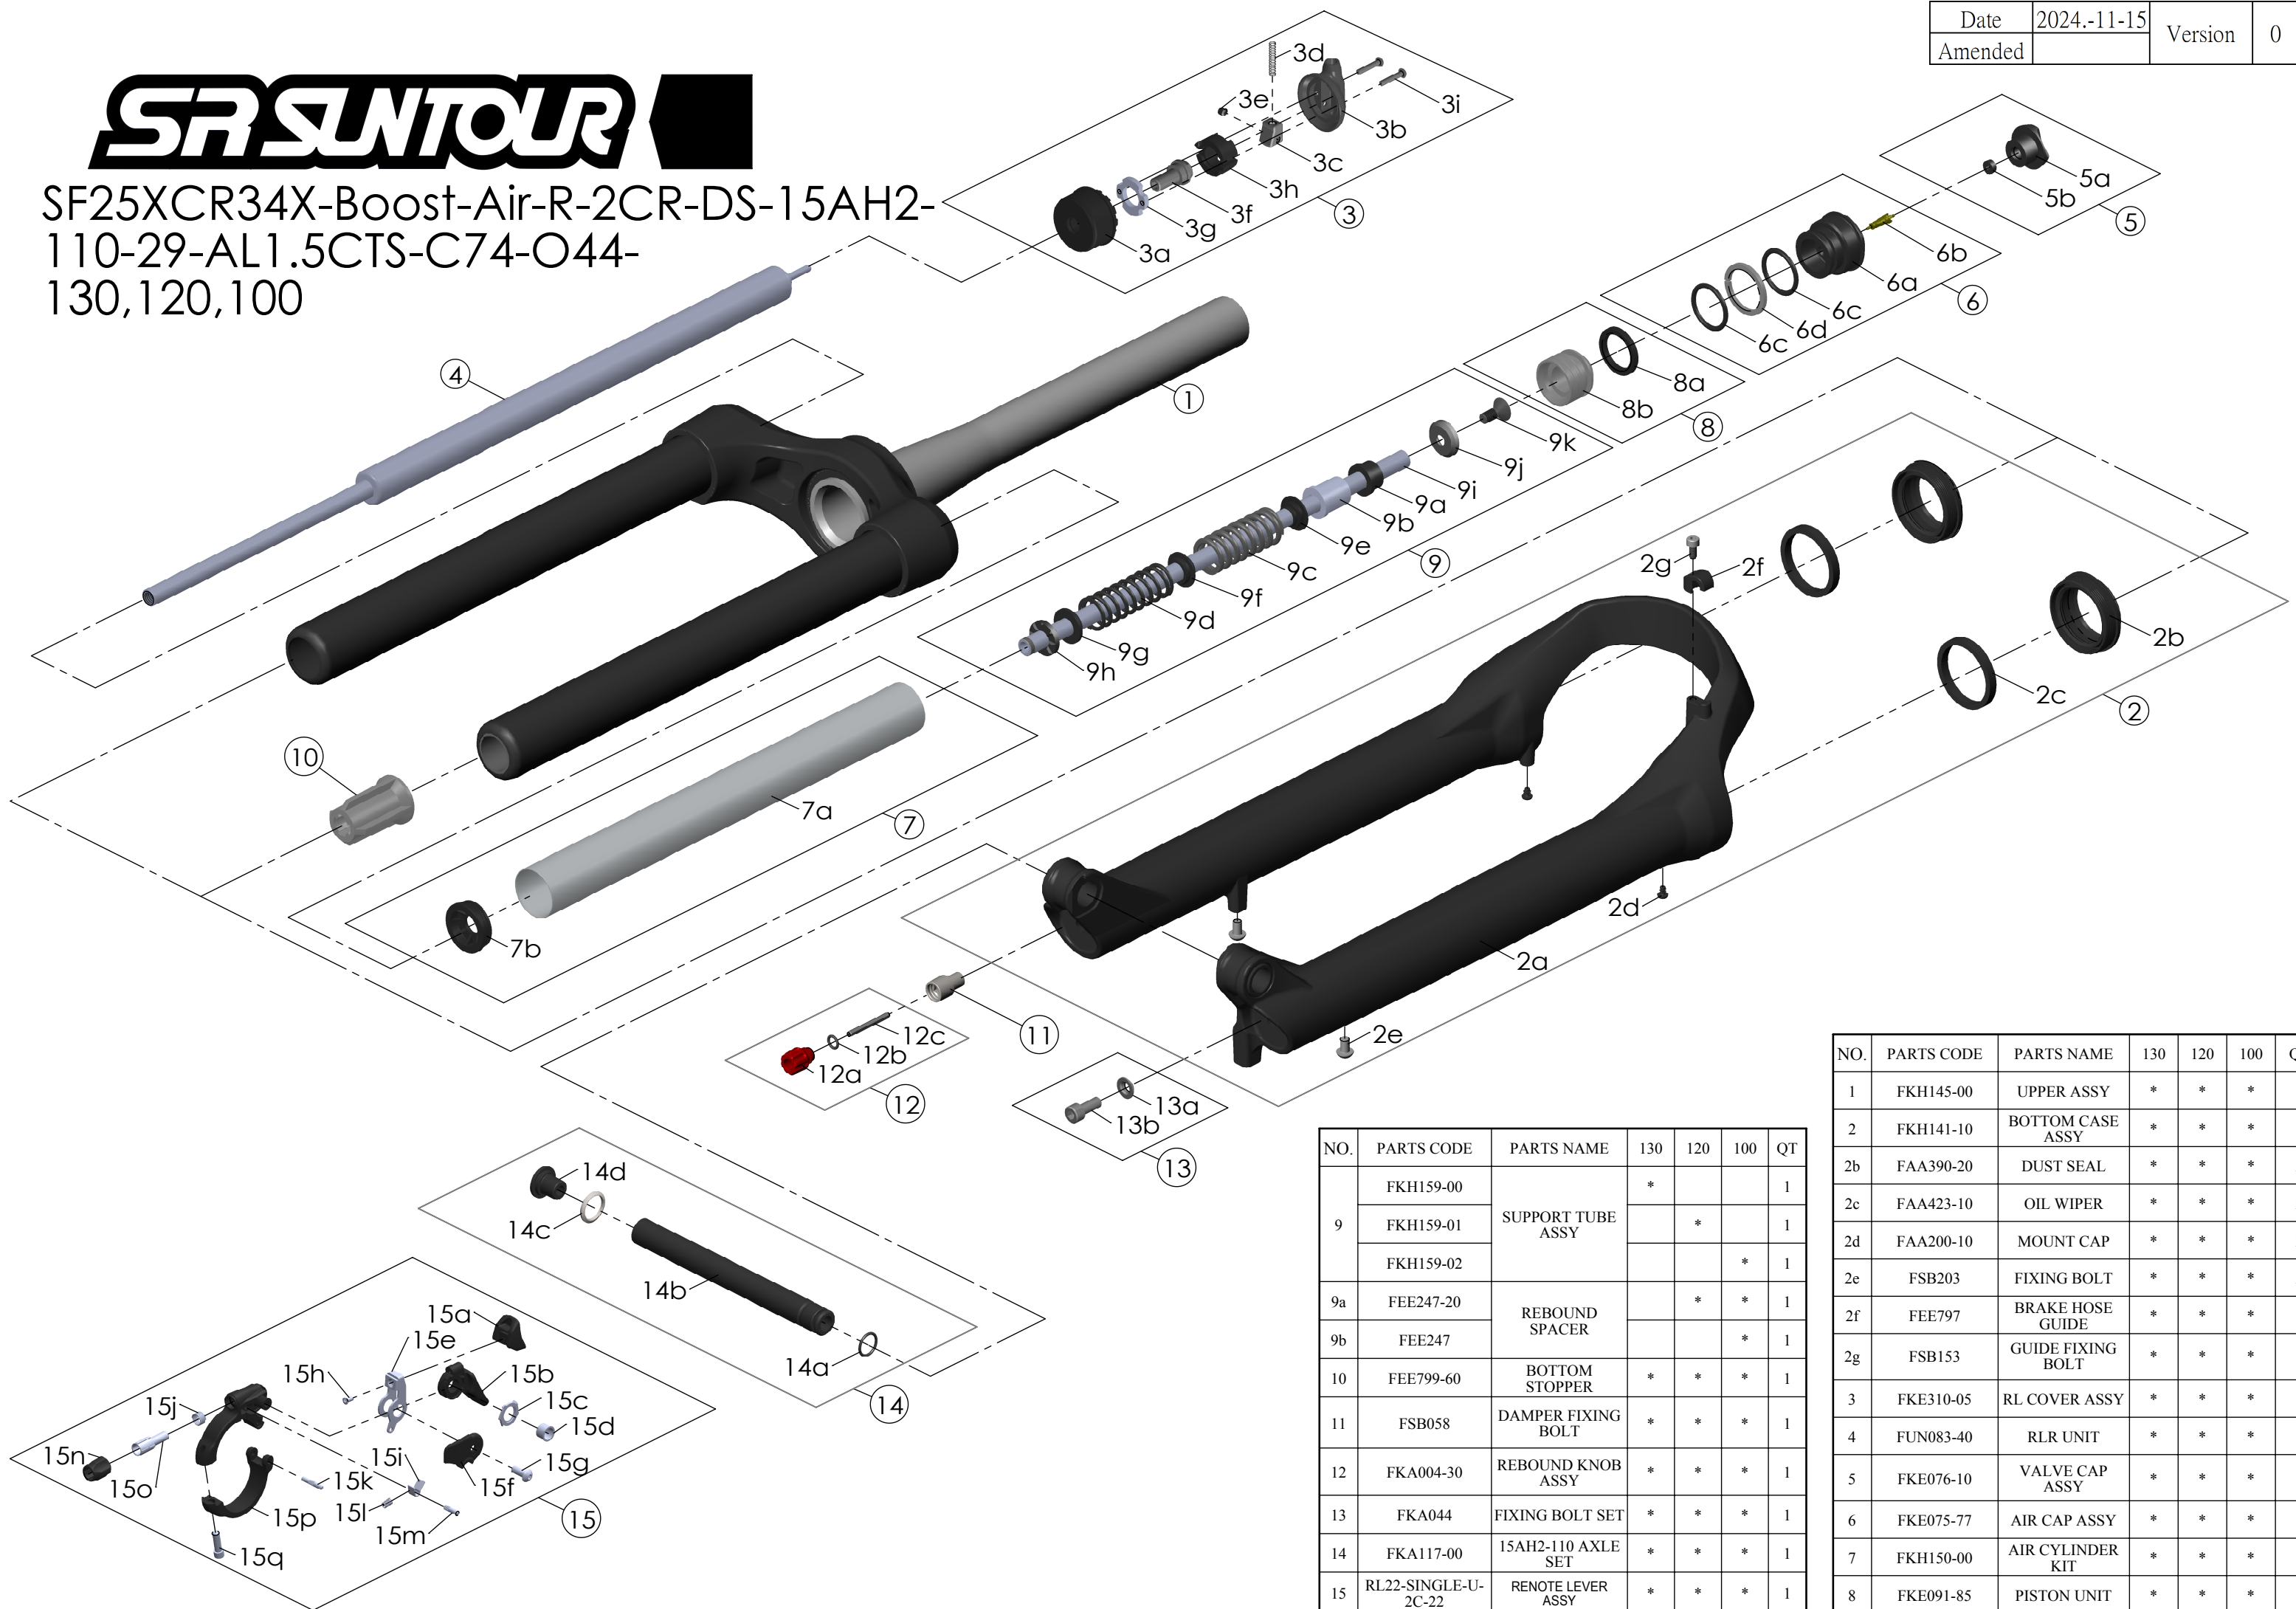

SF25XCR34X-Boost-Air-R-2CR-DS-15AH2-
110-29-AL1.5CTS-C74-O44-
130,120,100

Date	2024.-11-15	Version	0
Amended			

NO.	PARTS CODE	PARTS NAME	130	120	100	QT
9	FKH159-00	SUPPORT TUBE ASSY	*			1
	FKH159-01			*		1
	FKH159-02				*	1
9a	FEE247-20	REBOUND SPACER		*	*	1
9b	FEE247	REBOUND SPACER			*	1
10	FEE799-60	BOTTOM STOPPER	*	*	*	1
11	FSB058	DAMPER FIXING BOLT	*	*	*	1
12	FKA004-30	REBOUND KNOB ASSY	*	*	*	1
13	FKA044	FIXING BOLT SET	*	*	*	1
14	FKA117-00	15AH2-110 AXLE SET	*	*	*	1
15	RL22-SINGLE-U-2C-22	RENOTE LEVER ASSY	*	*	*	1

NO.	PARTS CODE	PARTS NAME	130	120	100	QT
1	FKH145-00	UPPER ASSY	*	*	*	1
2	FKH141-10	BOTTOM CASE ASSY	*	*	*	1
2b	FAA390-20	DUST SEAL	*	*	*	2
2c	FAA423-10	OIL WIPER	*	*	*	2
2d	FAA200-10	MOUNT CAP	*	*	*	2
2e	FSB203	FIXING BOLT	*	*	*	2
2f	FEE797	BRAKE HOSE GUIDE	*	*	*	1
2g	FSB153	GUIDE FIXING BOLT	*	*	*	1
3	FKE310-05	RL COVER ASSY	*	*	*	1
4	FUN083-40	RLR UNIT	*	*	*	1
5	FKE076-10	VALVE CAP ASSY	*	*	*	1
6	FKE075-77	AIR CAP ASSY	*	*	*	1
7	FKH150-00	AIR CYLINDER KIT	*	*	*	1
8	FKE091-85	PISTON UNIT	*	*	*	1