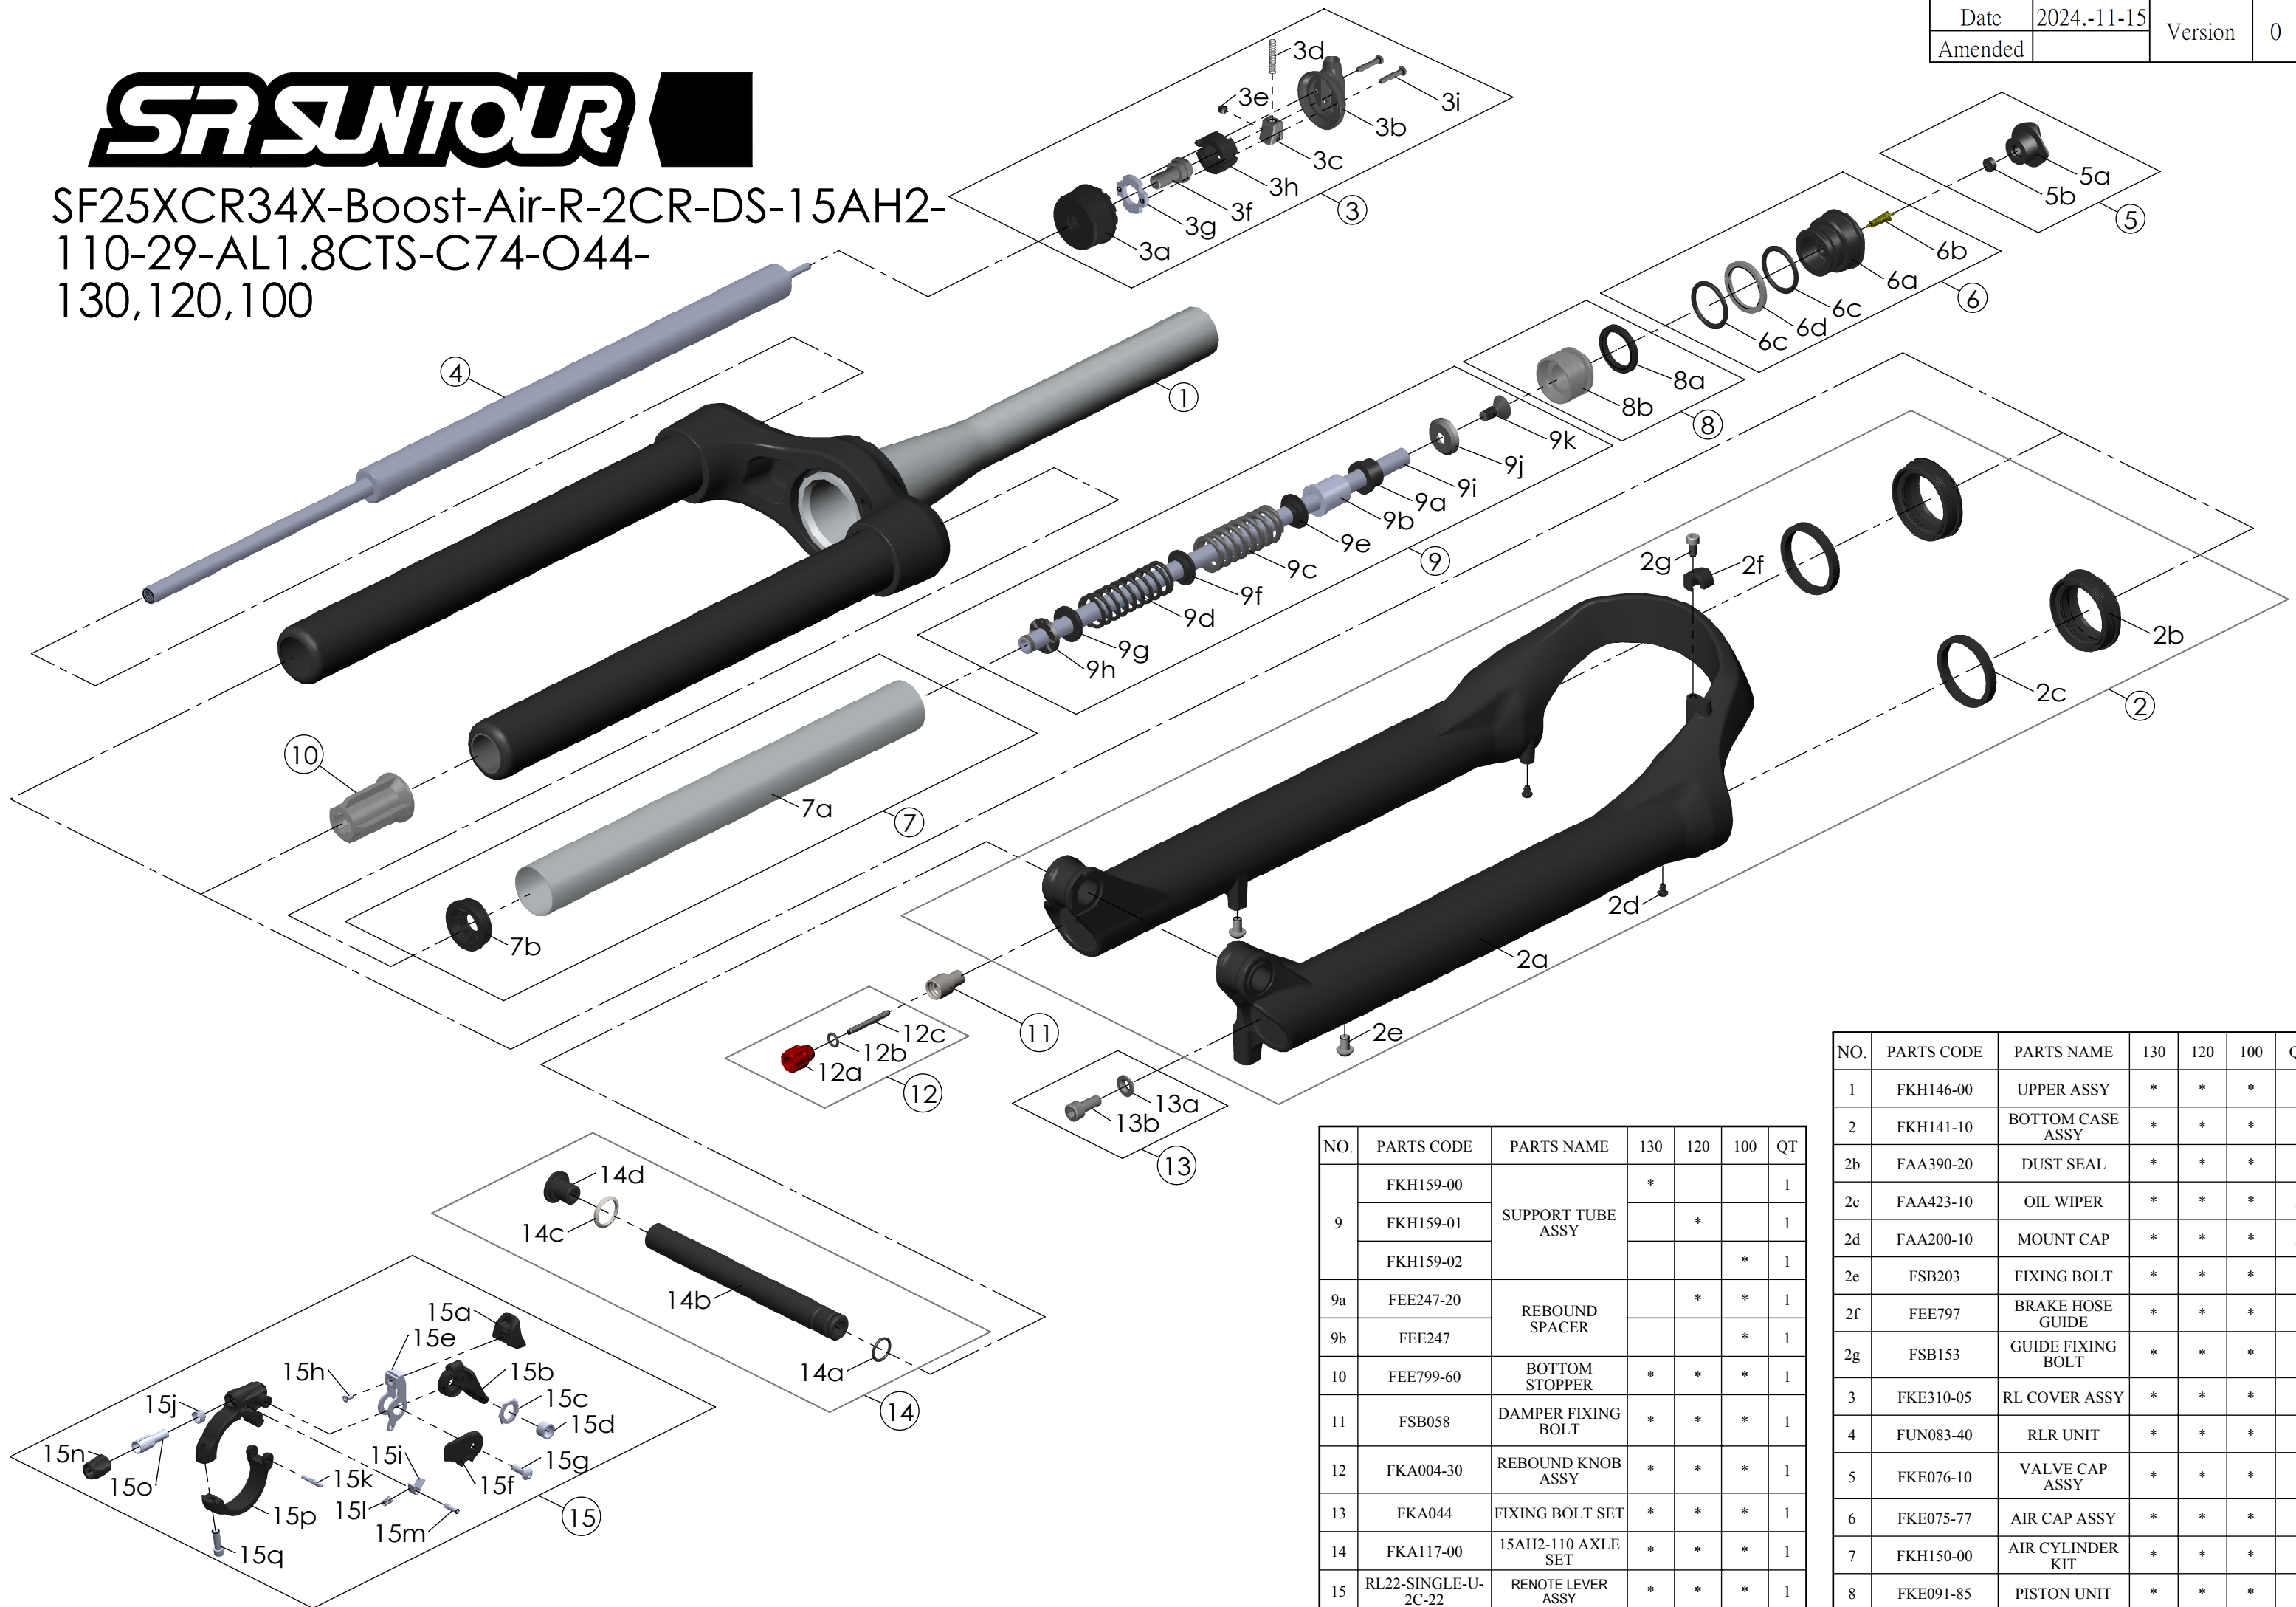

SF25XCR34X-Boost-Air-R-2CR-DS-15AH2-  
110-29-AL1.8CTS-C74-O44-  
130,120,100

Date	2024.-11-15	Version	0
Amended			

NO.	PARTS CODE	PARTS NAME	130	120	100	QT
9	FKH159-00	SUPPORT TUBE ASSY	*			1
	FKH159-01			*		1
	FKH159-02				*	1
9a	FEE247-20	REBOUND SPACER		*	*	1
9b	FEE247				*	1
10	FEE799-60	BOTTOM STOPPER	*	*	*	1
11	FSB058	DAMPER FIXING BOLT	*	*	*	1
12	FKA004-30	REBOUND KNOB ASSY	*	*	*	1
13	FKA044	FIXING BOLT SET	*	*	*	1
14	FKA117-00	15AH2-110 AXLE SET	*	*	*	1
15	RL22-SINGLE-U-2C-22	RENOTE LEVER ASSY	*	*	*	1

NO.	PARTS CODE	PARTS NAME	130	120	100	QT
1	FKH146-00	UPPER ASSY	*	*	*	1
2	FKH141-10	BOTTOM CASE ASSY	*	*	*	1
2b	FAA390-20	DUST SEAL	*	*	*	2
2c	FAA423-10	OIL WIPER	*	*	*	2
2d	FAA200-10	MOUNT CAP	*	*	*	2
2e	FSB203	FIXING BOLT	*	*	*	2
2f	FEE797	BRAKE HOSE GUIDE	*	*	*	1
2g	FSB153	GUIDE FIXING BOLT	*	*	*	1
3	FKE310-05	RL COVER ASSY	*	*	*	1
4	FUN083-40	RLR UNIT	*	*	*	1
5	FKE076-10	VALVE CAP ASSY	*	*	*	1
6	FKE075-77	AIR CAP ASSY	*	*	*	1
7	FKH150-00	AIR CYLINDER KIT	*	*	*	1
8	FKE091-85	PISTON UNIT	*	*	*	1