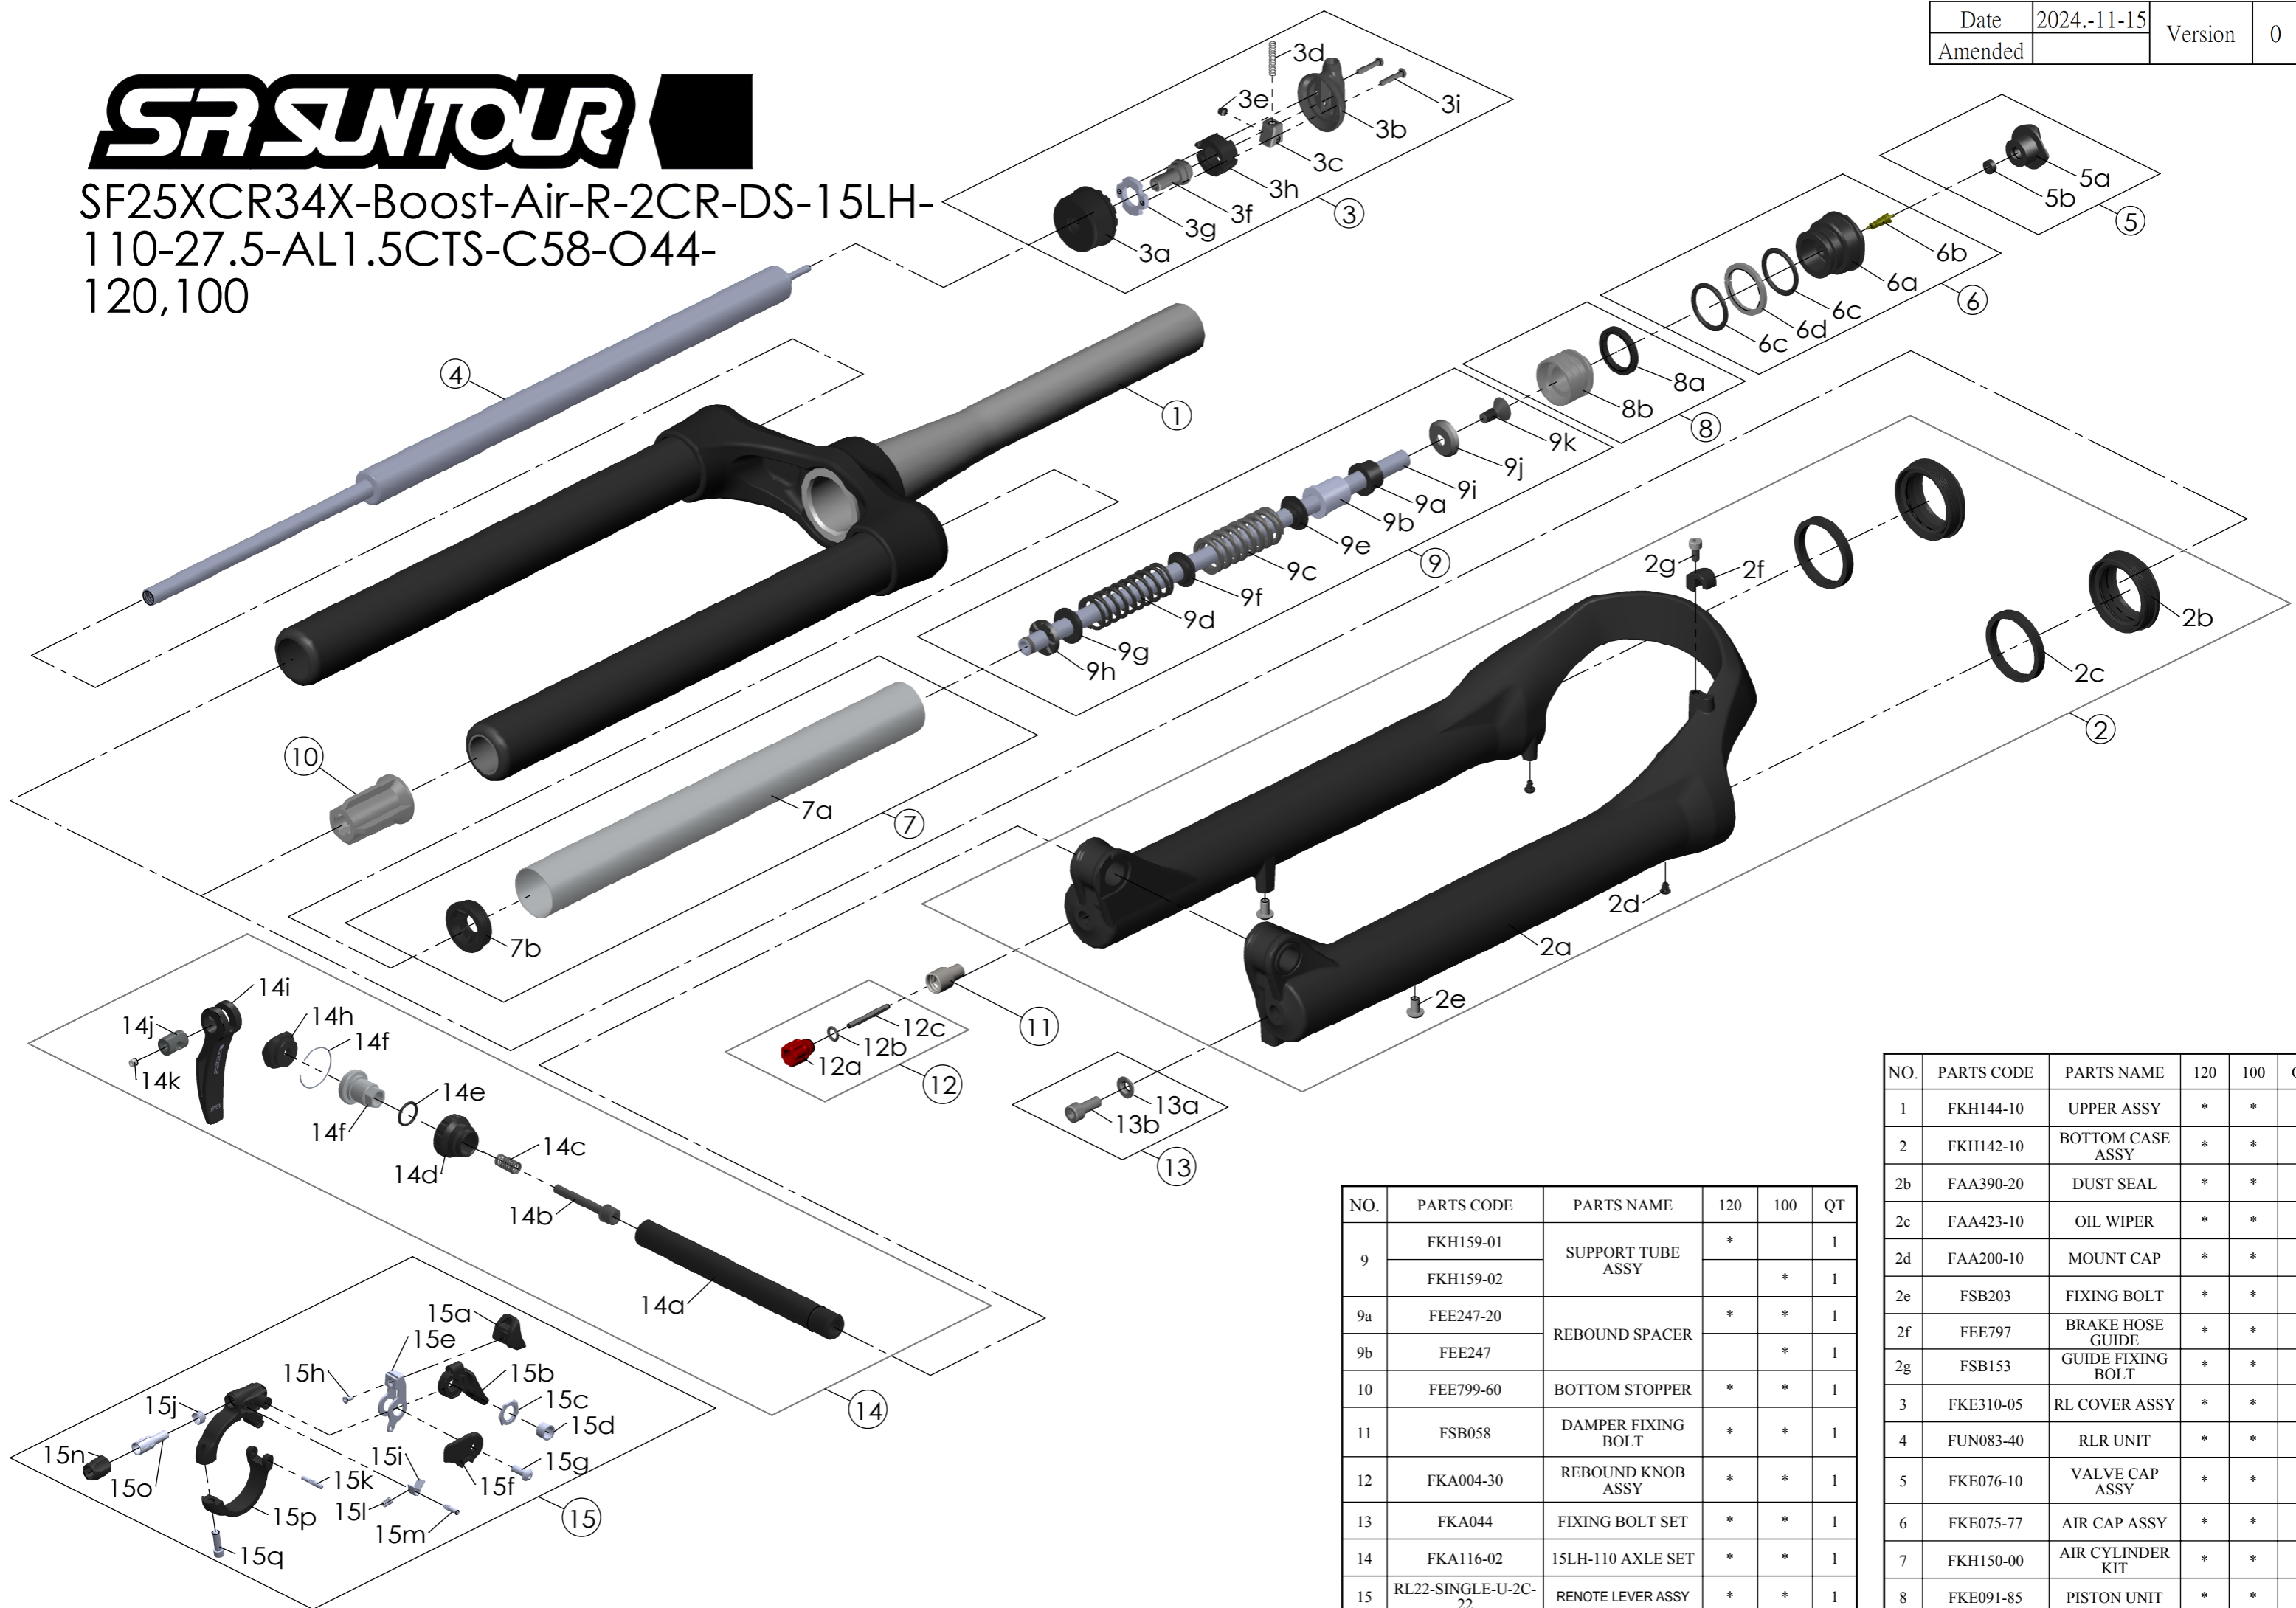

# SR SUNTOUR

SF25XCR34X-Boost-Air-R-2CR-DS-15LH-  
110-27.5-AL1.5CTS-C58-O44-  
120,100

Date	2024.-11-15	Version	0
Amended			

NO.	PARTS CODE	PARTS NAME	120	100	QT
9	FKH159-01	SUPPORT TUBE ASSY	*		1
	FKH159-02			*	1
9a	FEE247-20	REBOUND SPACER	*	*	1
9b	FEE247			*	1
10	FEE799-60	BOTTOM STOPPER	*	*	1
11	FSB058	DAMPER FIXING BOLT	*	*	1
12	FKA004-30	REBOUND KNOB ASSY	*	*	1
13	FKA044	FIXING BOLT SET	*	*	1
14	FKA116-02	15LH-110 AXLE SET	*	*	1
15	RL22-SINGLE-U-2C-22	RENOTE LEVER ASSY	*	*	1

NO.	PARTS CODE	PARTS NAME	120	100	QT
1	FKH144-10	UPPER ASSY	*	*	1
2	FKH142-10	BOTTOM CASE ASSY	*	*	1
2b	FAA390-20	DUST SEAL	*	*	2
2c	FAA423-10	OIL WIPER	*	*	2
2d	FAA200-10	MOUNT CAP	*	*	2
2e	FSB203	FIXING BOLT	*	*	2
2f	FEE797	BRAKE HOSE GUIDE	*	*	1
2g	FSB153	GUIDE FIXING BOLT	*	*	1
3	FKE310-05	RL COVER ASSY	*	*	1
4	FUN083-40	RLR UNIT	*	*	1
5	FKE076-10	VALVE CAP ASSY	*	*	1
6	FKE075-77	AIR CAP ASSY	*	*	1
7	FKH150-00	AIR CYLINDER KIT	*	*	1
8	FKE091-85	PISTON UNIT	*	*	1