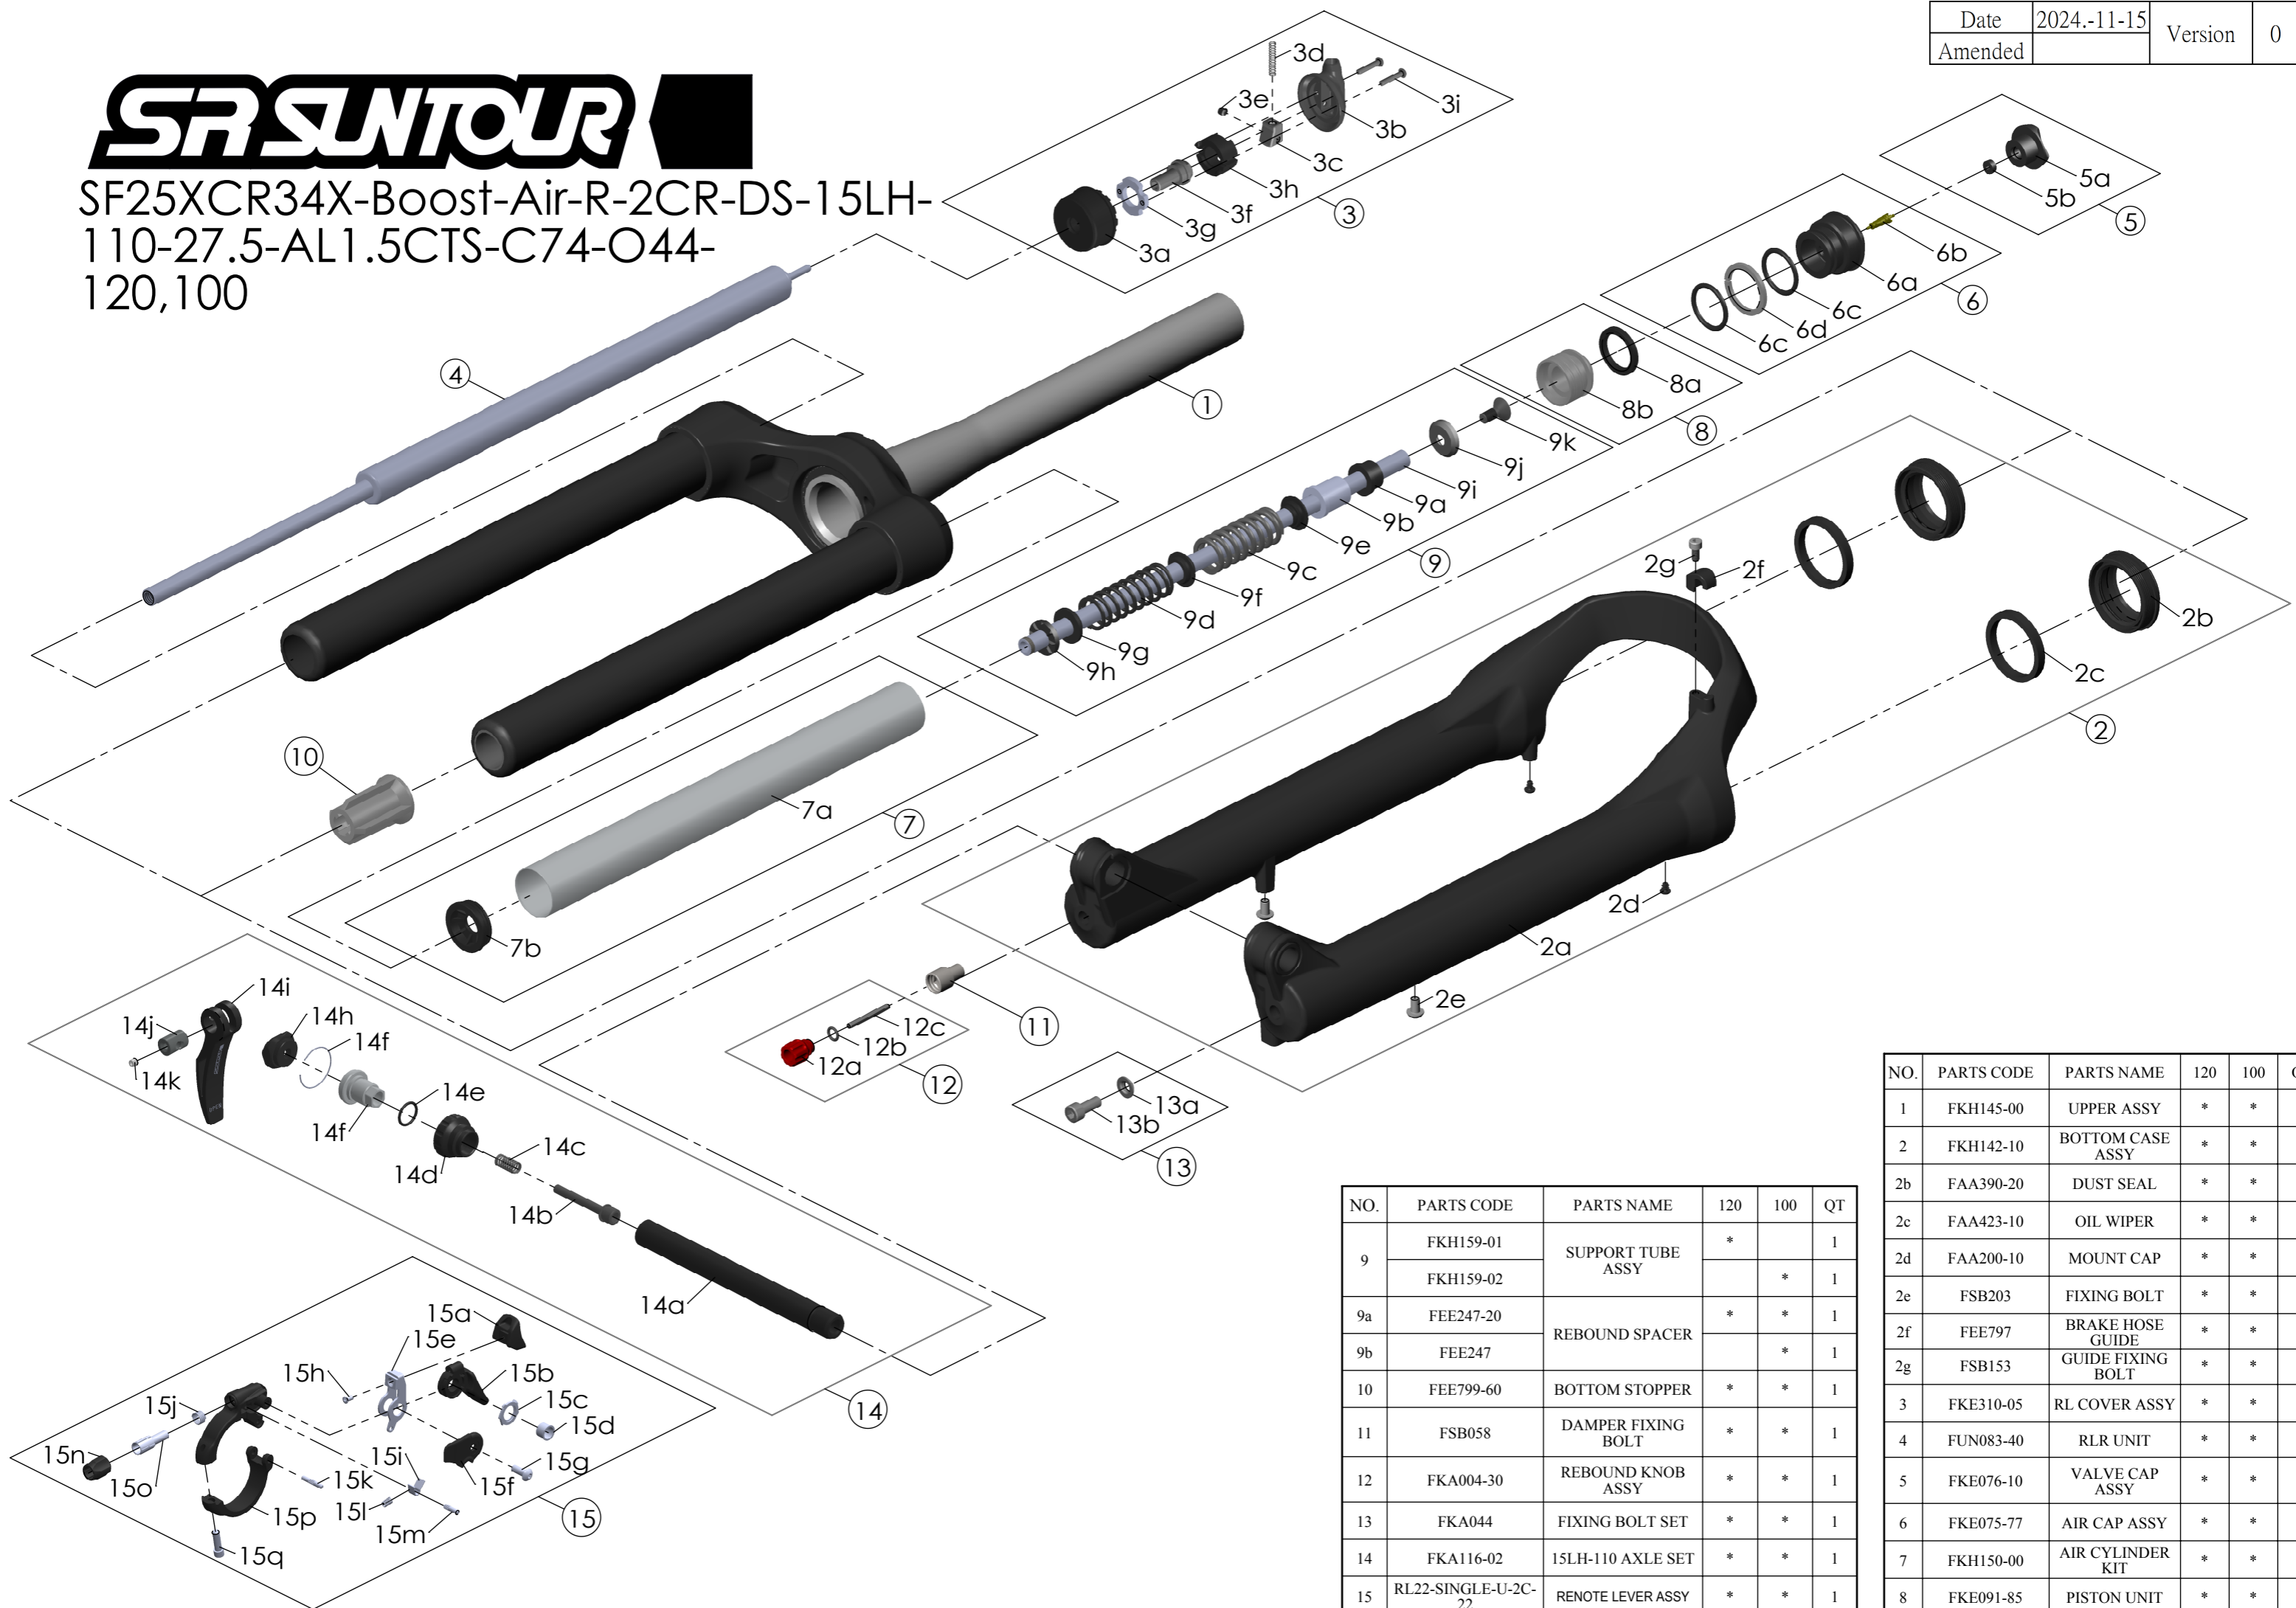

SR SUNTOUR

SF25XCR34X-Boost-Air-R-2CR-DS-15LH-
110-27.5-AL1.5CTS-C74-O44-
120,100

Date	2024.-11-15	Version	0
Amended			

NO.	PARTS CODE	PARTS NAME	120	100	QT
9	FKH159-01	SUPPORT TUBE ASSY	*		1
	FKH159-02			*	1
9a	FEE247-20	REBOUND SPACER	*	*	1
9b	FEE247			*	1
10	FEE799-60	BOTTOM STOPPER	*	*	1
11	FSB058	DAMPER FIXING BOLT	*	*	1
12	FKA004-30	REBOUND KNOB ASSY	*	*	1
13	FKA044	FIXING BOLT SET	*	*	1
14	FKA116-02	15LH-110 AXLE SET	*	*	1
15	RL22-SINGLE-U-2C-22	RENOTE LEVER ASSY	*	*	1

NO.	PARTS CODE	PARTS NAME	120	100	QT
1	FKH145-00	UPPER ASSY	*	*	1
2	FKH142-10	BOTTOM CASE ASSY	*	*	1
2b	FAA390-20	DUST SEAL	*	*	2
2c	FAA423-10	OIL WIPER	*	*	2
2d	FAA200-10	MOUNT CAP	*	*	2
2e	FSB203	FIXING BOLT	*	*	2
2f	FEE797	BRAKE HOSE GUIDE	*	*	1
2g	FSB153	GUIDE FIXING BOLT	*	*	1
3	FKE310-05	RL COVER ASSY	*	*	1
4	FUN083-40	RLR UNIT	*	*	1
5	FKE076-10	VALVE CAP ASSY	*	*	1
6	FKE075-77	AIR CAP ASSY	*	*	1
7	FKH150-00	AIR CYLINDER KIT	*	*	1
8	FKE091-85	PISTON UNIT	*	*	1