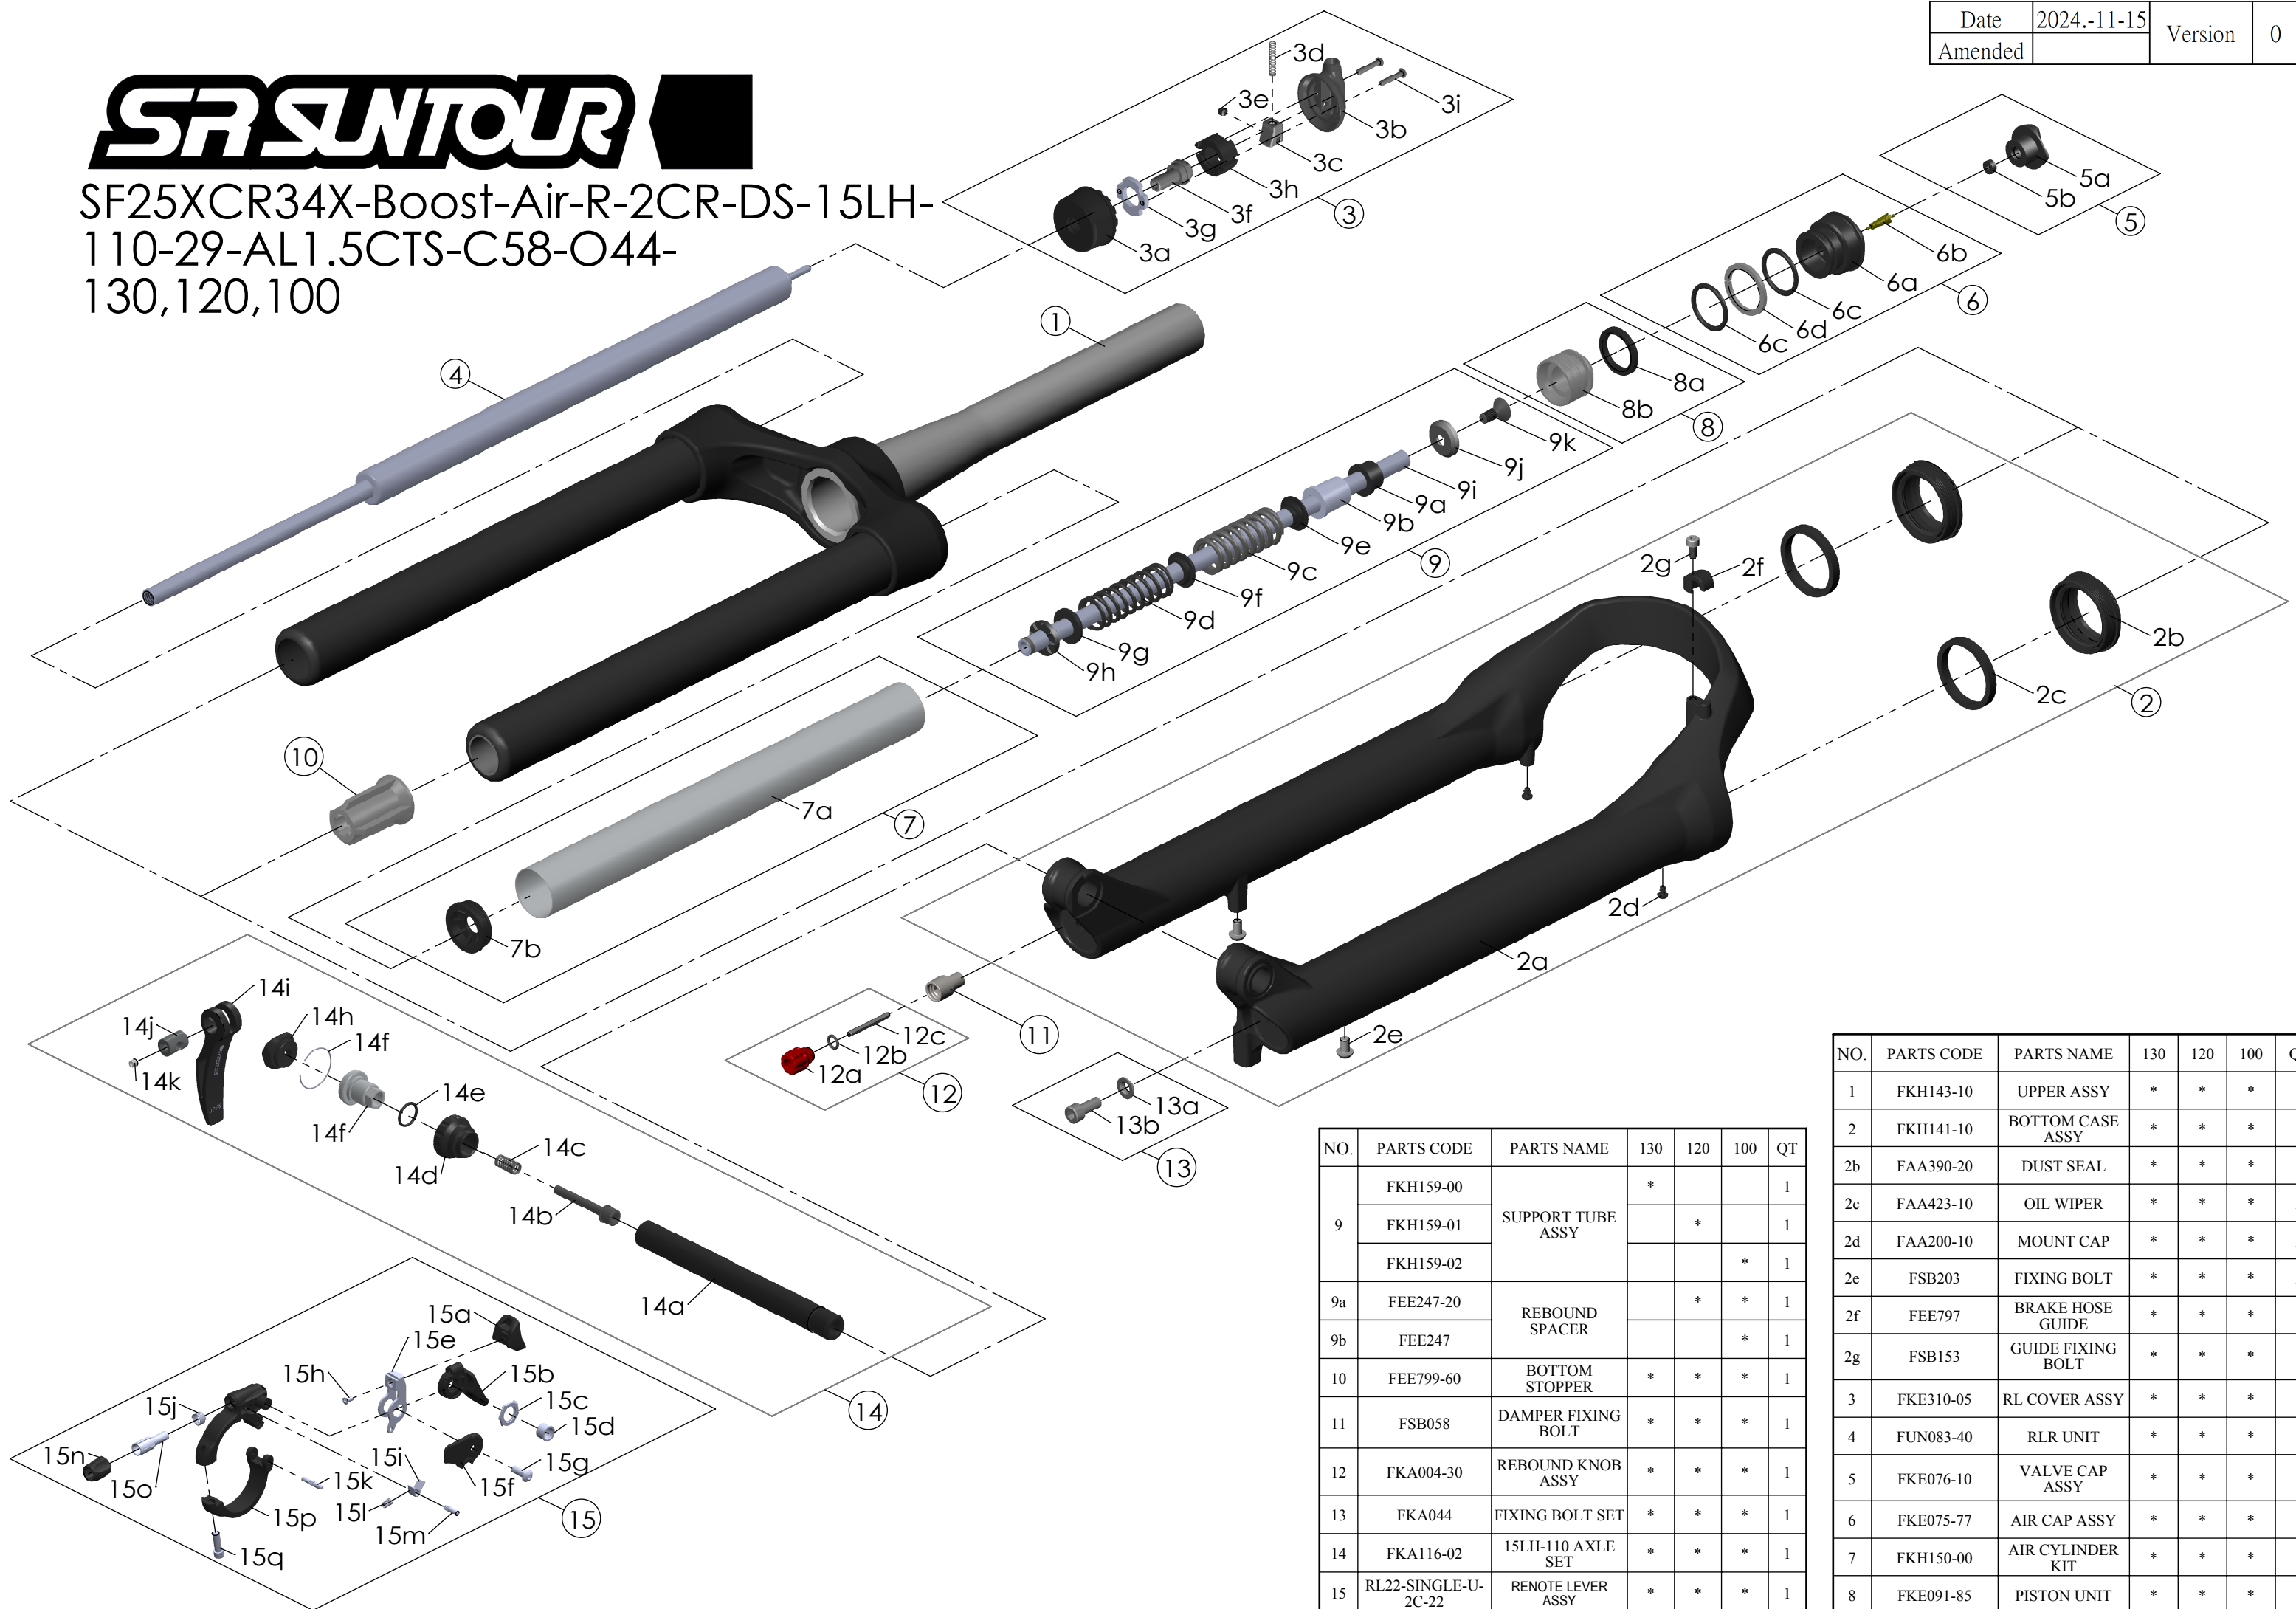

SR SUNTOUR

SF25XCR34X-Boost-Air-R-2CR-DS-15LH-
110-29-AL1.5CTS-C58-O44-
130,120,100

Date	2024.-11-15	Version	0
Amended			

NO.	PARTS CODE	PARTS NAME	130	120	100	QT
9	FKH159-00	SUPPORT TUBE ASSY	*			1
	FKH159-01			*		1
	FKH159-02				*	1
9a	FEE247-20	REBOUND SPACER		*	*	1
9b	FEE247				*	1
10	FEE799-60	BOTTOM STOPPER	*	*	*	1
11	FSB058	DAMPER FIXING BOLT	*	*	*	1
12	FKA004-30	REBOUND KNOB ASSY	*	*	*	1
13	FKA044	FIXING BOLT SET	*	*	*	1
14	FKA116-02	15LH-110 AXLE SET	*	*	*	1
15	RL22-SINGLE-U-2C-22	RENOTE LEVER ASSY	*	*	*	1

NO.	PARTS CODE	PARTS NAME	130	120	100	QT
1	FKH143-10	UPPER ASSY	*	*	*	1
2	FKH141-10	BOTTOM CASE ASSY	*	*	*	1
2b	FAA390-20	DUST SEAL	*	*	*	2
2c	FAA423-10	OIL WIPER	*	*	*	2
2d	FAA200-10	MOUNT CAP	*	*	*	2
2e	FSB203	FIXING BOLT	*	*	*	2
2f	FEE797	BRAKE HOSE GUIDE	*	*	*	1
2g	FSB153	GUIDE FIXING BOLT	*	*	*	1
3	FKE310-05	RL COVER ASSY	*	*	*	1
4	FUN083-40	RLR UNIT	*	*	*	1
5	FKE076-10	VALVE CAP ASSY	*	*	*	1
6	FKE075-77	AIR CAP ASSY	*	*	*	1
7	FKH150-00	AIR CYLINDER KIT	*	*	*	1
8	FKE091-85	PISTON UNIT	*	*	*	1