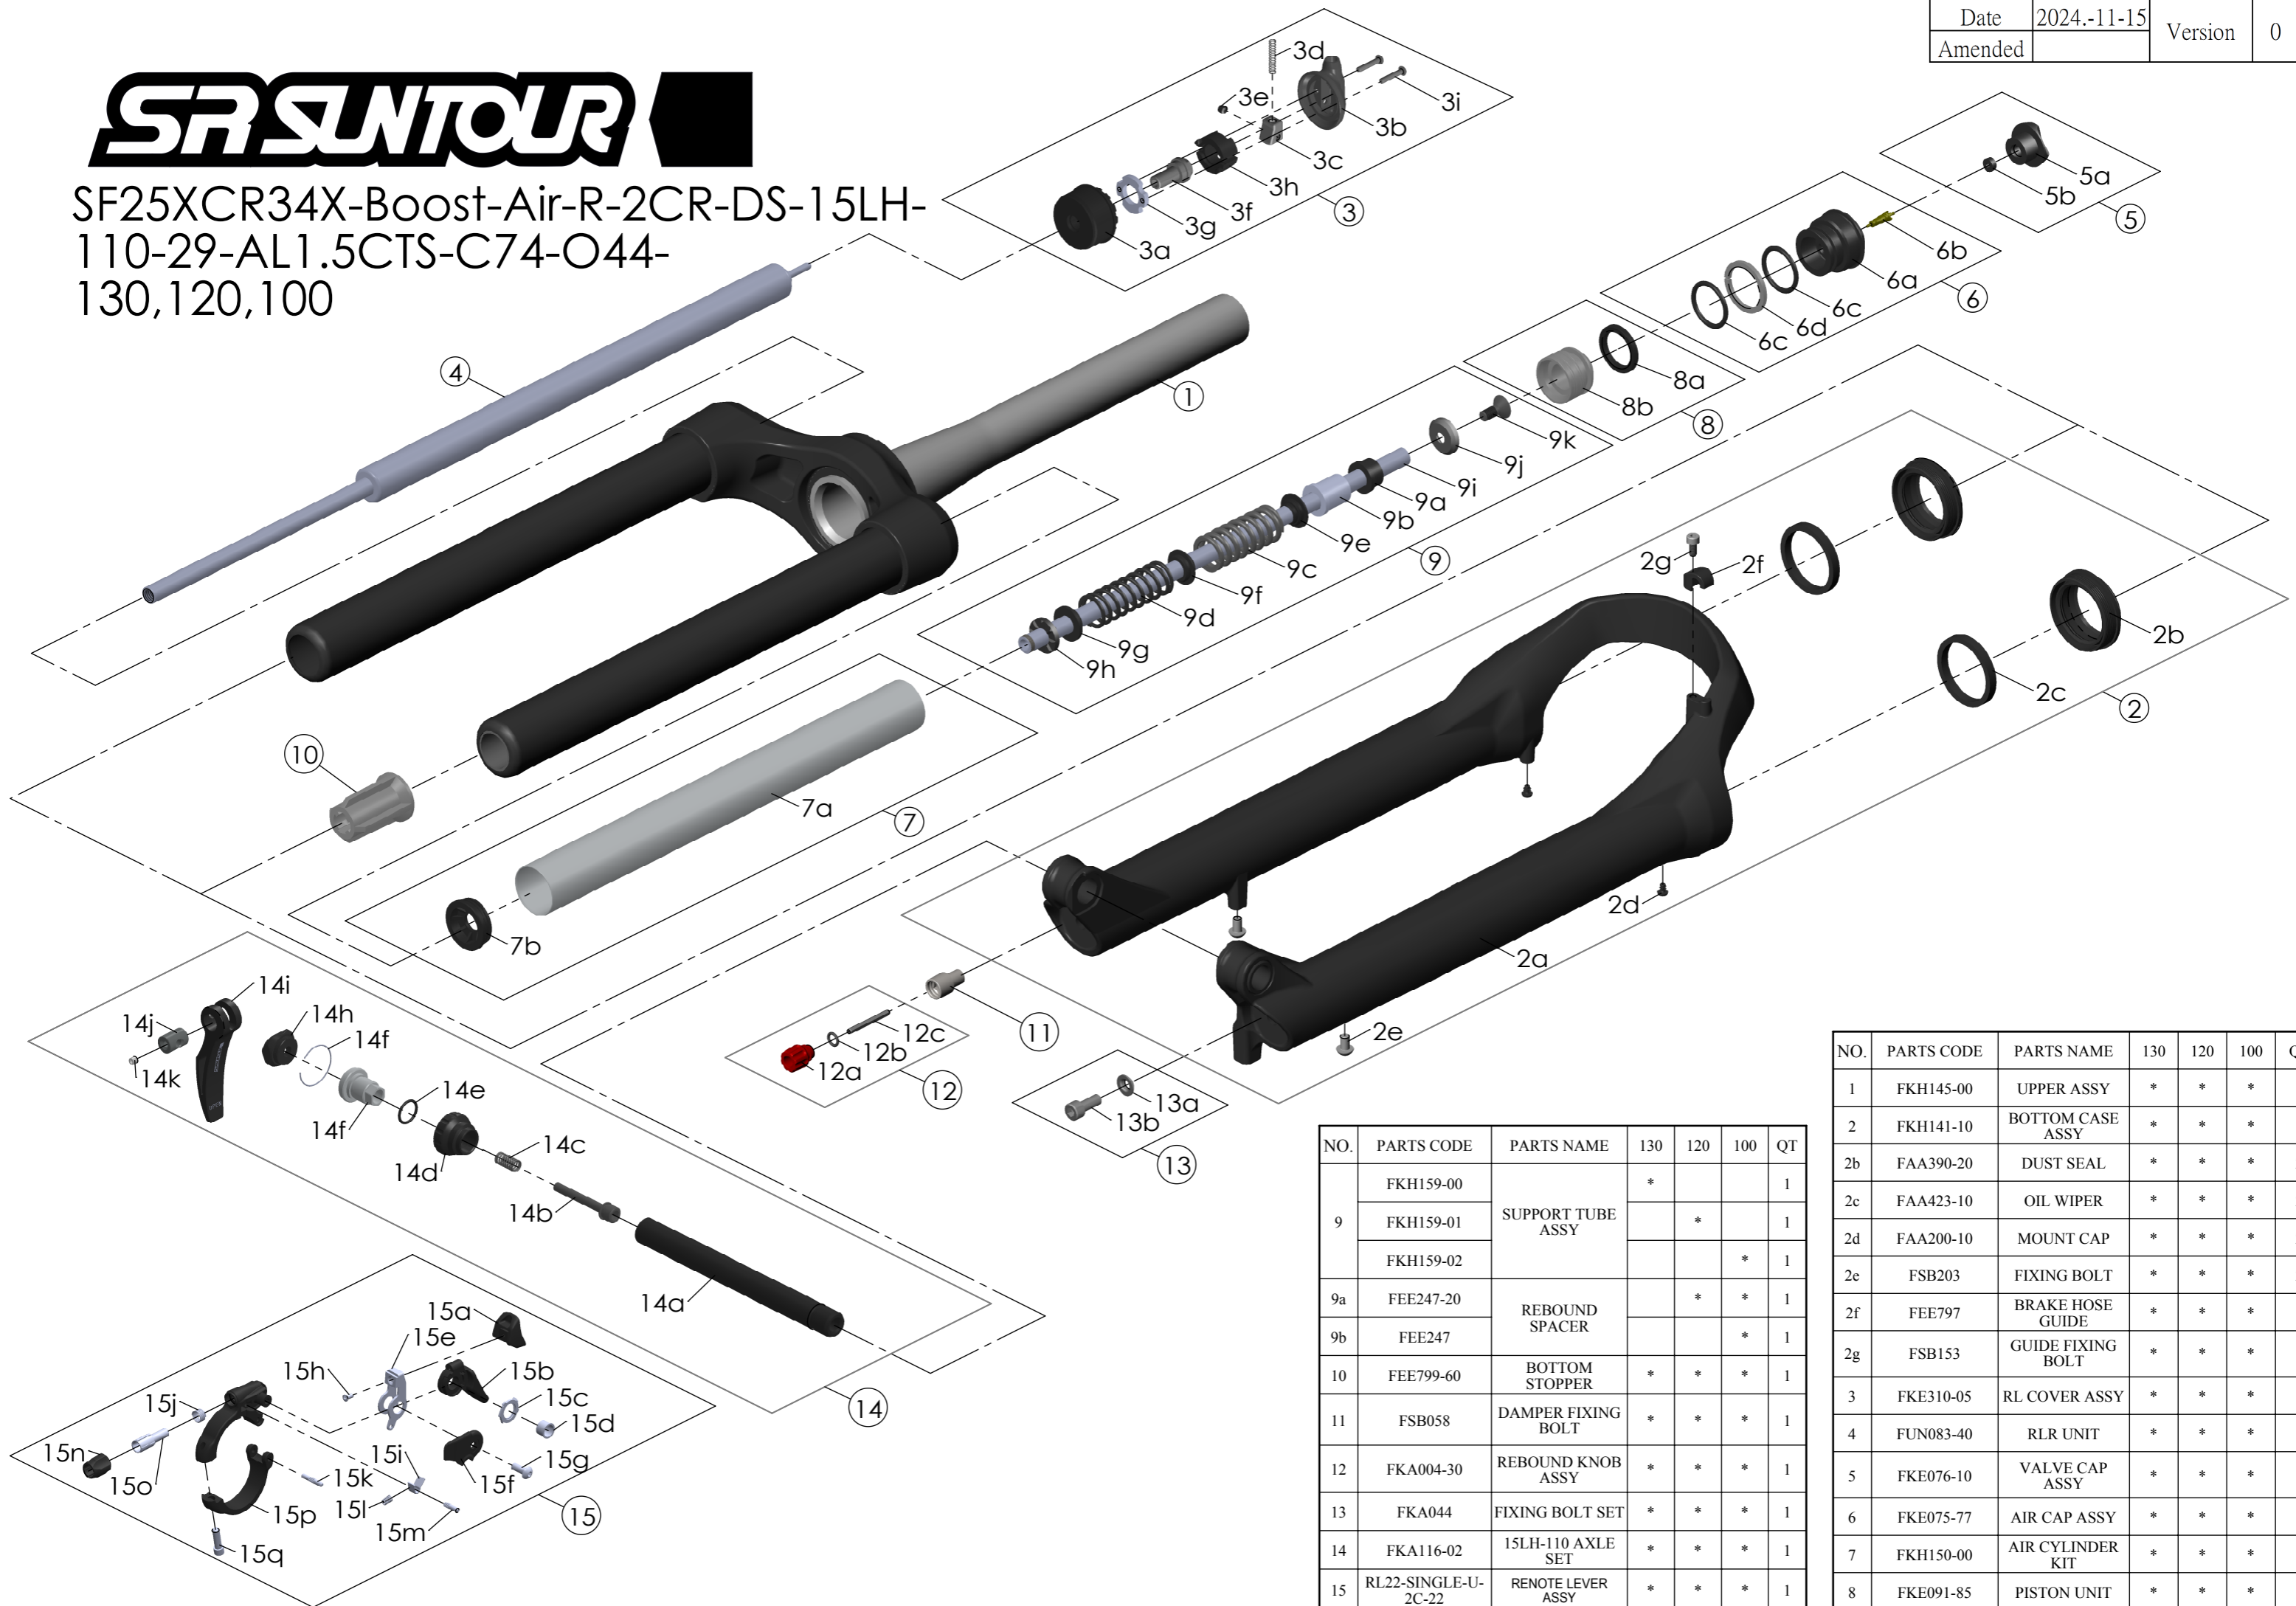

SUNTOUR

SF25XCR34X-Boost-Air-R-2CR-DS-15LH-
110-29-AL1.5CTS-C74-O44-
130,120,100

Date	2024.-11-15	Version	0
Amended			

NO.	PARTS CODE	PARTS NAME	130	120	100	QT
9	FKH159-00	SUPPORT TUBE ASSY	*			1
	FKH159-01			*		1
	FKH159-02				*	1
9a	FEE247-20	REBOUND SPACER		*	*	1
9b	FEE247				*	1
10	FEE799-60	BOTTOM STOPPER	*	*	*	1
11	FSB058	DAMPER FIXING BOLT	*	*	*	1
12	FKA004-30	REBOUND KNOB ASSY	*	*	*	1
13	FKA044	FIXING BOLT SET	*	*	*	1
14	FKA116-02	15LH-110 AXLE SET	*	*	*	1
15	RL22-SINGLE-U-2C-22	RENOTE LEVER ASSY	*	*	*	1

NO.	PARTS CODE	PARTS NAME	130	120	100	QT
1	FKH145-00	UPPER ASSY	*	*	*	1
2	FKH141-10	BOTTOM CASE ASSY	*	*	*	1
2b	FAA390-20	DUST SEAL	*	*	*	2
2c	FAA423-10	OIL WIPER	*	*	*	2
2d	FAA200-10	MOUNT CAP	*	*	*	2
2e	FSB203	FIXING BOLT	*	*	*	2
2f	FEE797	BRAKE HOSE GUIDE	*	*	*	1
2g	FSB153	GUIDE FIXING BOLT	*	*	*	1
3	FKE310-05	RL COVER ASSY	*	*	*	1
4	FUN083-40	RLR UNIT	*	*	*	1
5	FKE076-10	VALVE CAP ASSY	*	*	*	1
6	FKE075-77	AIR CAP ASSY	*	*	*	1
7	FKH150-00	AIR CYLINDER KIT	*	*	*	1
8	FKE091-85	PISTON UNIT	*	*	*	1