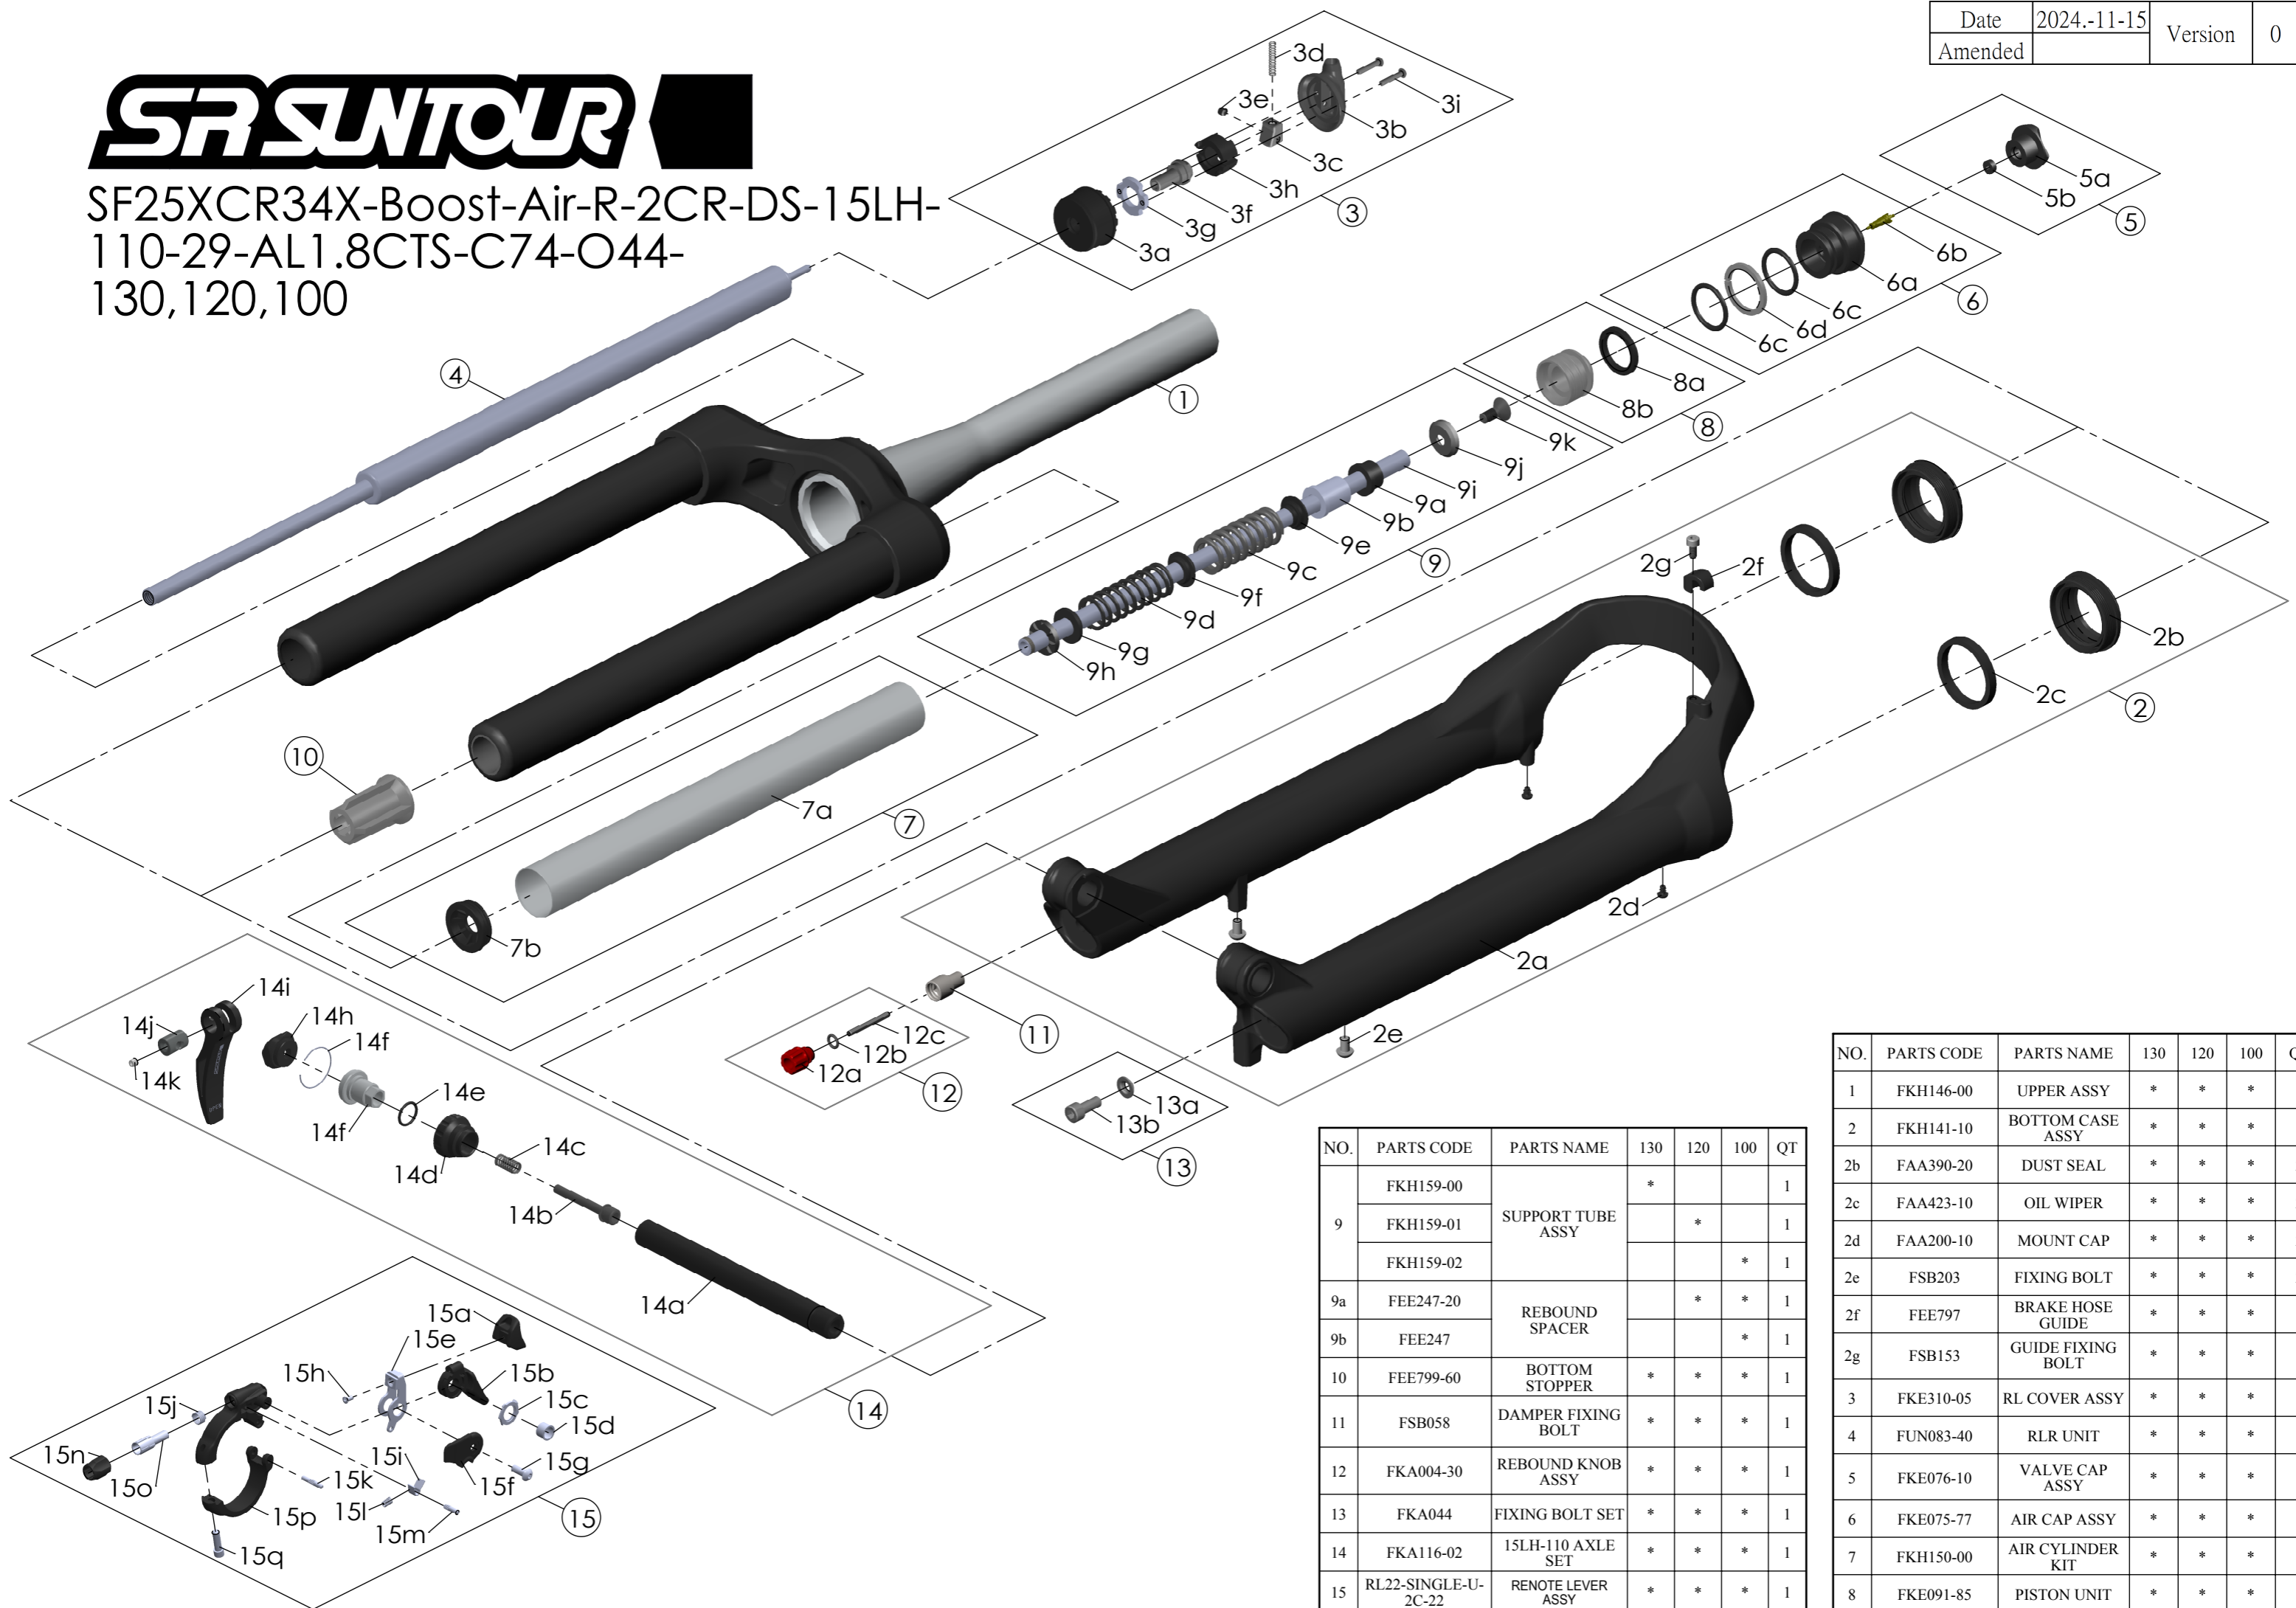

SR SUNTOUR

SF25XCR34X-Boost-Air-R-2CR-DS-15LH-
110-29-AL1.8CTS-C74-O44-
130,120,100

Date	2024.-11-15	Version	0
Amended			

NO.	PARTS CODE	PARTS NAME	130	120	100	QT
9	FKH159-00	SUPPORT TUBE ASSY	*			1
	FKH159-01			*		1
	FKH159-02				*	1
9a	FEE247-20	REBOUND SPACER		*	*	1
9b	FEE247				*	1
10	FEE799-60	BOTTOM STOPPER	*	*	*	1
11	FSB058	DAMPER FIXING BOLT	*	*	*	1
12	FKA004-30	REBOUND KNOB ASSY	*	*	*	1
13	FKA044	FIXING BOLT SET	*	*	*	1
14	FKA116-02	15LH-110 AXLE SET	*	*	*	1
15	RL22-SINGLE-U-2C-22	RENOTE LEVER ASSY	*	*	*	1

NO.	PARTS CODE	PARTS NAME	130	120	100	QT
1	FKH146-00	UPPER ASSY	*	*	*	1
2	FKH141-10	BOTTOM CASE ASSY	*	*	*	1
2b	FAA390-20	DUST SEAL	*	*	*	2
2c	FAA423-10	OIL WIPER	*	*	*	2
2d	FAA200-10	MOUNT CAP	*	*	*	2
2e	FSB203	FIXING BOLT	*	*	*	2
2f	FEE797	BRAKE HOSE GUIDE	*	*	*	1
2g	FSB153	GUIDE FIXING BOLT	*	*	*	1
3	FKE310-05	RL COVER ASSY	*	*	*	1
4	FUN083-40	RLR UNIT	*	*	*	1
5	FKE076-10	VALVE CAP ASSY	*	*	*	1
6	FKE075-77	AIR CAP ASSY	*	*	*	1
7	FKH150-00	AIR CYLINDER KIT	*	*	*	1
8	FKE091-85	PISTON UNIT	*	*	*	1