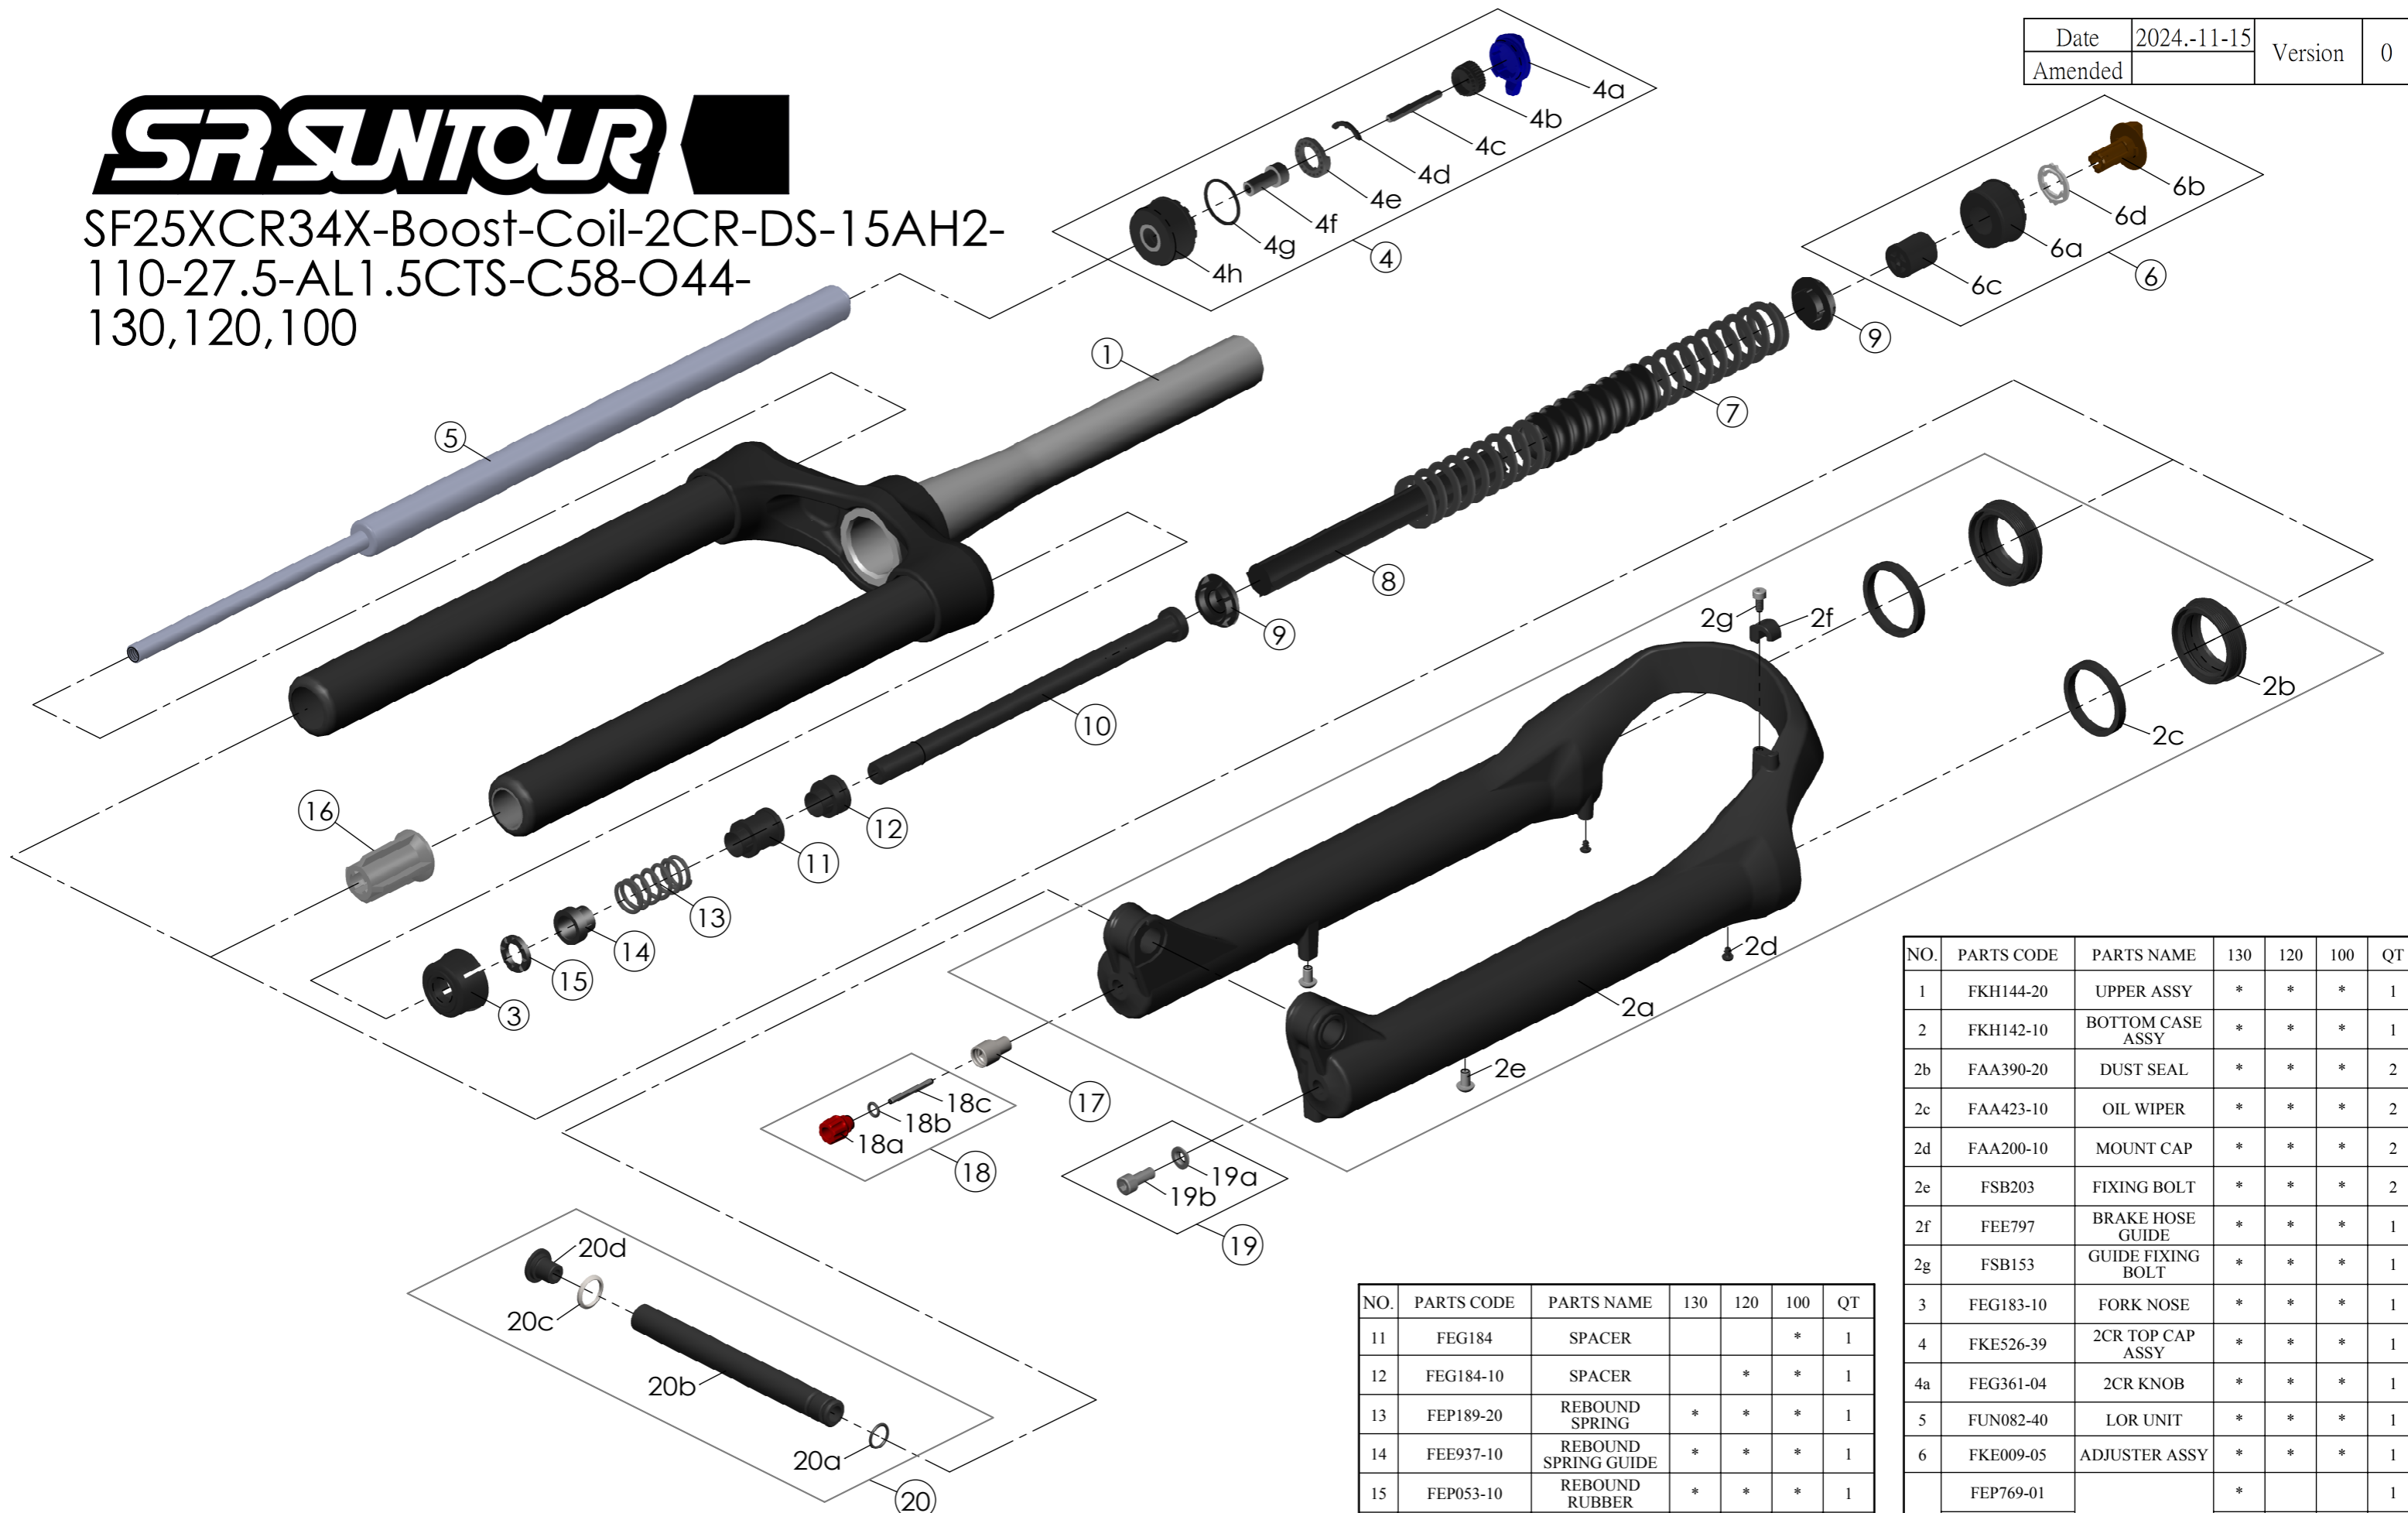

# SR SUNTOUR

SF25XCR34X-Boost-Coil-2CR-DS-15AH2-110-27.5-AL1.5CTS-C58-O44-130,120,100

Date	2024.-11-15	Version	0
Amended			

NO.	PARTS CODE	PARTS NAME	130	120	100	QT
11	FEG184	SPACER			*	1
12	FEG184-10	SPACER		*	*	1
13	FEP189-20	REBOUND SPRING	*	*	*	1
14	FEE937-10	REBOUND SPRING GUIDE	*	*	*	1
15	FEP053-10	REBOUND RUBBER	*	*	*	1
16	FEE799-50	BOTTOM STOPPER	*	*	*	1
17	FSB058	DAMPER FIXING BOLT	*	*	*	1
18	FKA004-30	REBOUND KNOB ASSY	*	*	*	1
19	FKA044	FIXING BOLT SET	*	*	*	1
20	FKA117-00	15AH2-110 AXLE SET	*	*	*	1

NO.	PARTS CODE	PARTS NAME	130	120	100	QT
1	FKH144-20	UPPER ASSY	*	*	*	1
2	FKH142-10	BOTTOM CASE ASSY	*	*	*	1
2b	FAA390-20	DUST SEAL	*	*	*	2
2c	FAA423-10	OIL WIPER	*	*	*	2
2d	FAA200-10	MOUNT CAP	*	*	*	2
2e	FSB203	FIXING BOLT	*	*	*	2
2f	FEE797	BRAKE HOSE GUIDE	*	*	*	1
2g	FSB153	GUIDE FIXING BOLT	*	*	*	1
3	FEG183-10	FORK NOSE	*	*	*	1
4	FKE526-39	2CR TOP CAP ASSY	*	*	*	1
4a	FEG361-04	2CR KNOB	*	*	*	1
5	FUN082-40	LOR UNIT	*	*	*	1
6	FKE009-05	ADJUSTER ASSY	*	*	*	1
7	FEP769-01	MAIN SPRING	*			1
	FEP770-01			*		1
	FEP771-01				*	1
8	FEP775	DAMPER	*	*	*	1
9	FEE262-60	SPRING GUIDE	*	*	*	2
10	FEE798-10	SUPPORT TUBE	*	*	*	1