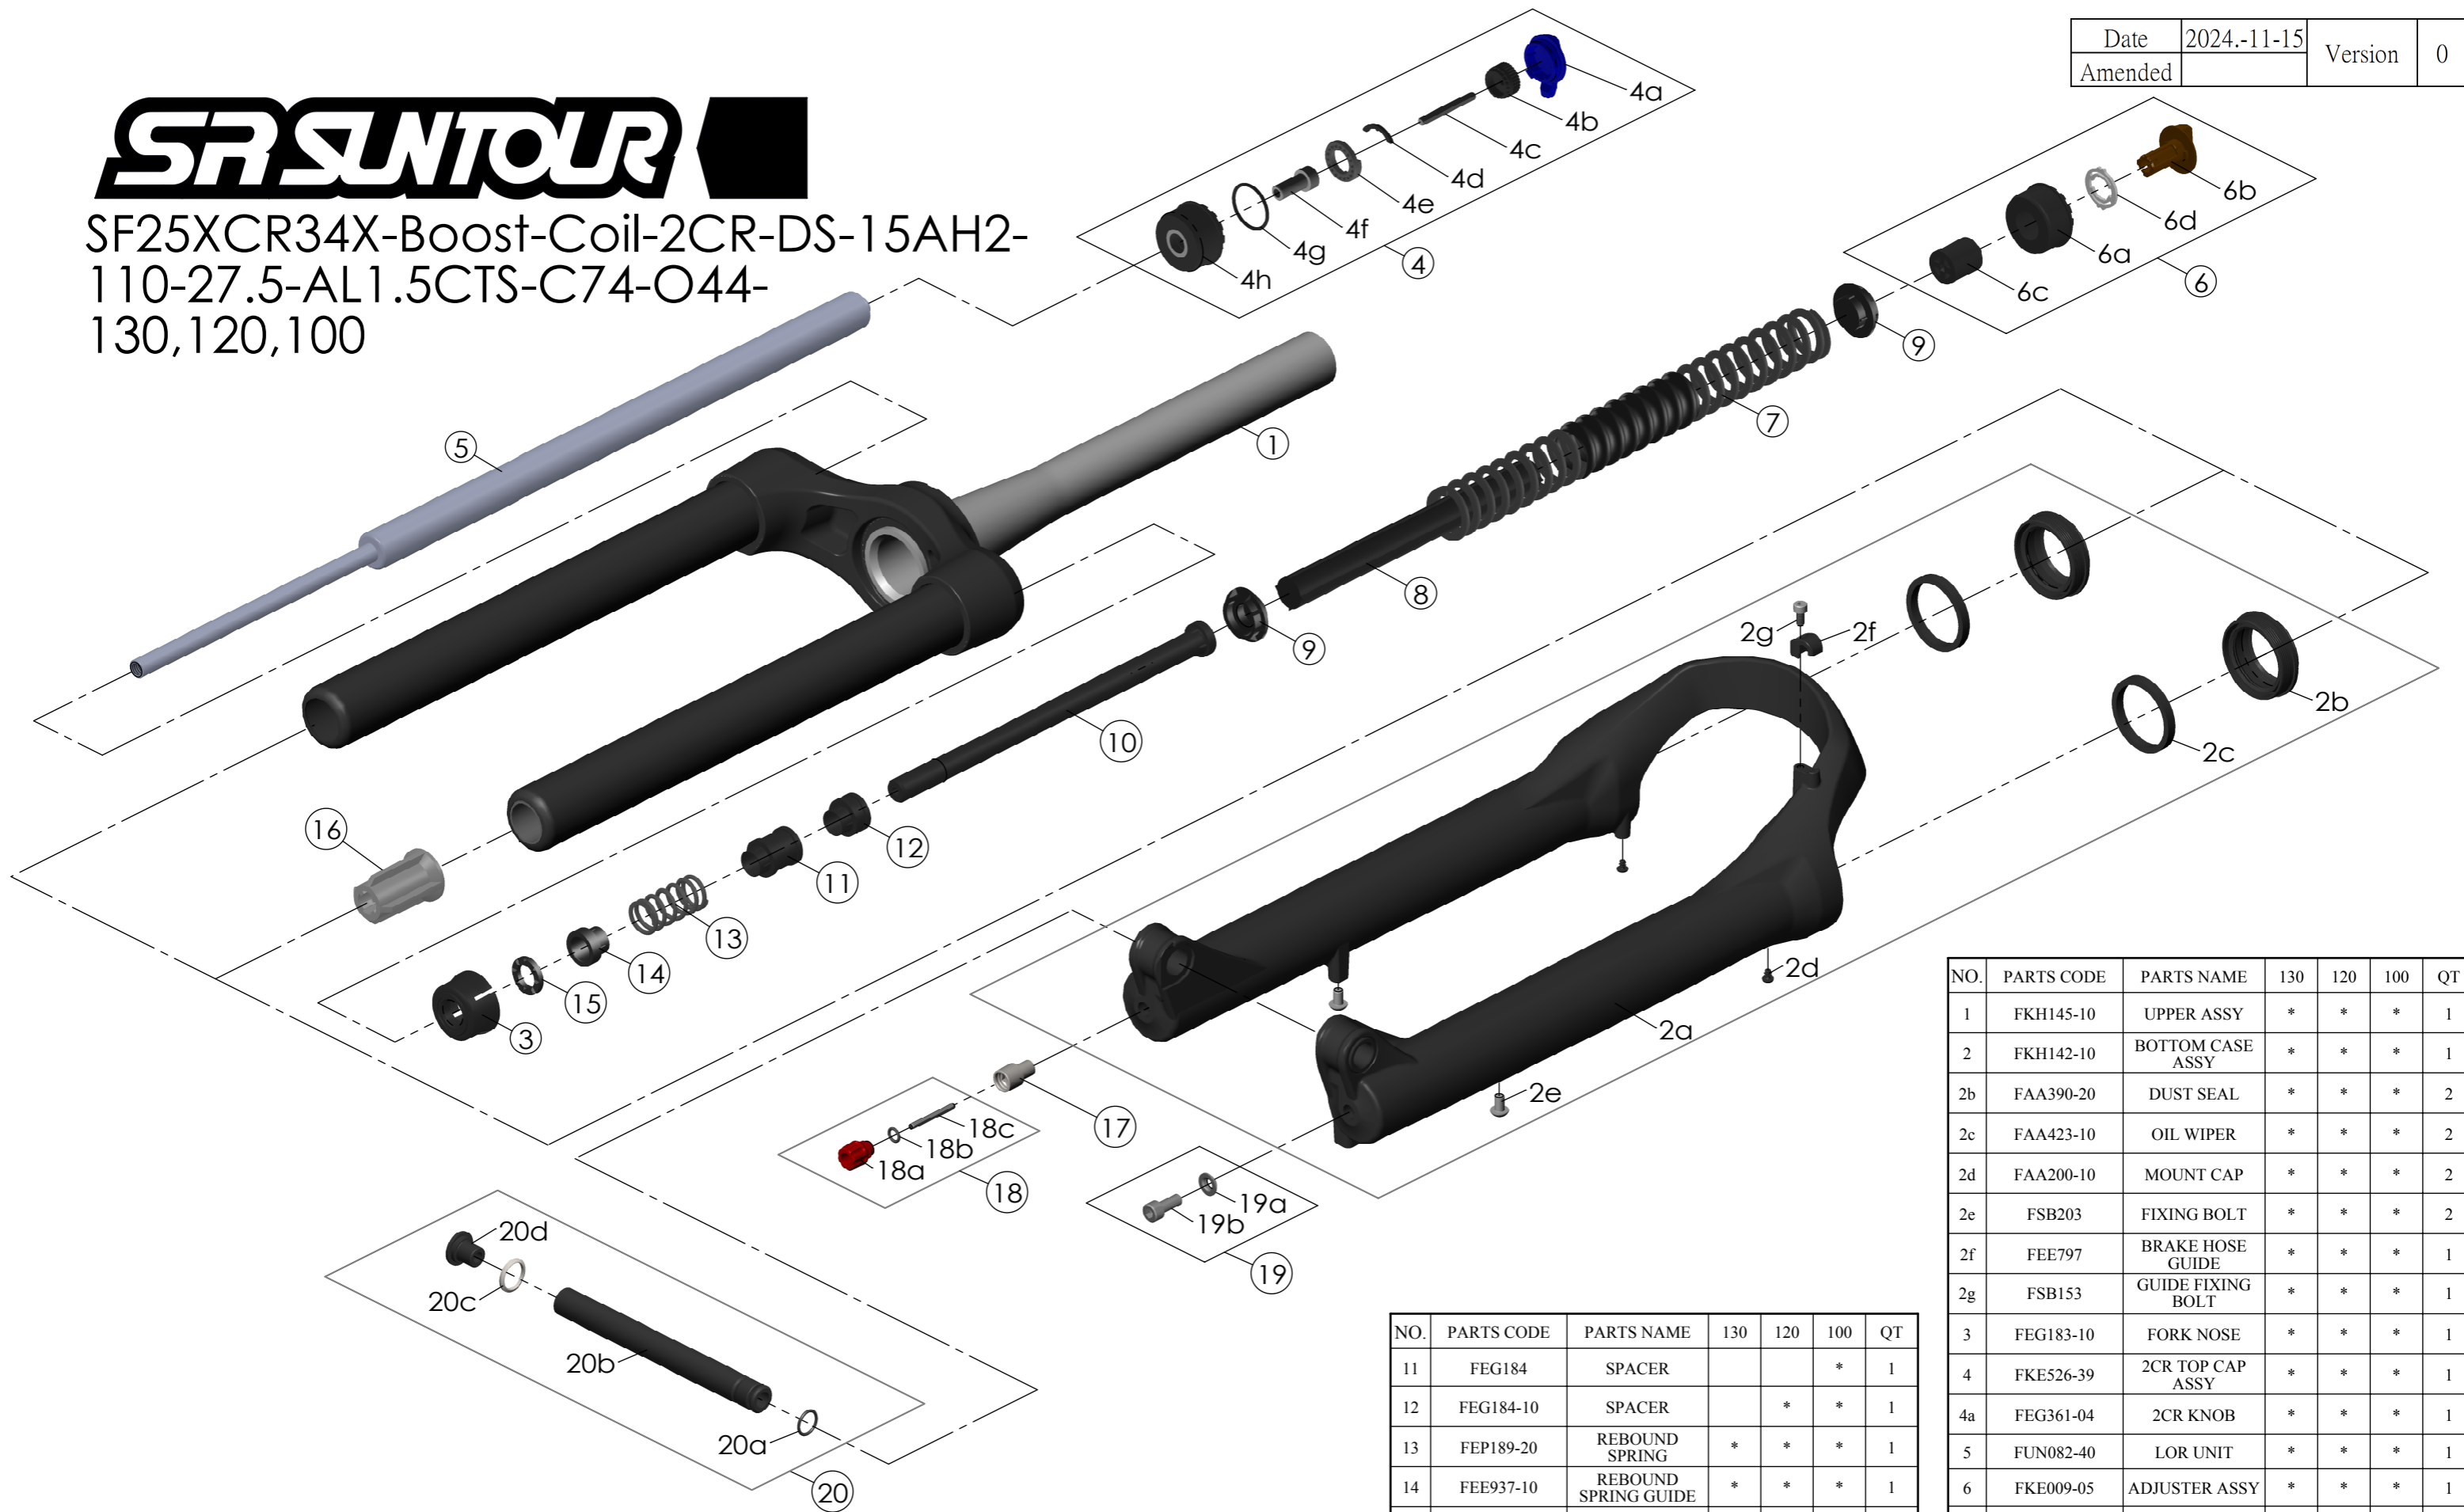

# SR SUNTOUR

SF25XCR34X-Boost-Coil-2CR-DS-15AH2-110-27.5-AL1.5CTS-C74-O44-130,120,100

Date	2024.-11-15	Version	0
Amended			

NO.	PARTS CODE	PARTS NAME	130	120	100	QT
11	FEG184	SPACER			*	1
12	FEG184-10	SPACER		*	*	1
13	FEP189-20	REBOUND SPRING	*	*	*	1
14	FEE937-10	REBOUND SPRING GUIDE	*	*	*	1
15	FEP053-10	REBOUND RUBBER	*	*	*	1
16	FEE799-50	BOTTOM STOPPER	*	*	*	1
17	FSB058	DAMPER FIXING BOLT	*	*	*	1
18	FKA004-30	REBOUND KNOB ASSY	*	*	*	1
19	FKA044	FIXING BOLT SET	*	*	*	1
20	FKA117-00	15AH2-110 AXLE SET	*	*	*	1

NO.	PARTS CODE	PARTS NAME	130	120	100	QT
1	FKH145-10	UPPER ASSY	*	*	*	1
2	FKH142-10	BOTTOM CASE ASSY	*	*	*	1
2b	FAA390-20	DUST SEAL	*	*	*	2
2c	FAA423-10	OIL WIPER	*	*	*	2
2d	FAA200-10	MOUNT CAP	*	*	*	2
2e	FSB203	FIXING BOLT	*	*	*	2
2f	FEE797	BRAKE HOSE GUIDE	*	*	*	1
2g	FSB153	GUIDE FIXING BOLT	*	*	*	1
3	FEG183-10	FORK NOSE	*	*	*	1
4	FKE526-39	2CR TOP CAP ASSY	*	*	*	1
4a	FEG361-04	2CR KNOB	*	*	*	1
5	FUN082-40	LOR UNIT	*	*	*	1
6	FKE009-05	ADJUSTER ASSY	*	*	*	1
7	FEP769-01	MAIN SPRING	*			1
	FEP770-01			*		1
	FEP771-01				*	1
8	FEP775	DAMPER	*	*	*	1
9	FEE262-60	SPRING GUIDE	*	*	*	2
10	FEE798-10	SUPPORT TUBE	*	*	*	1