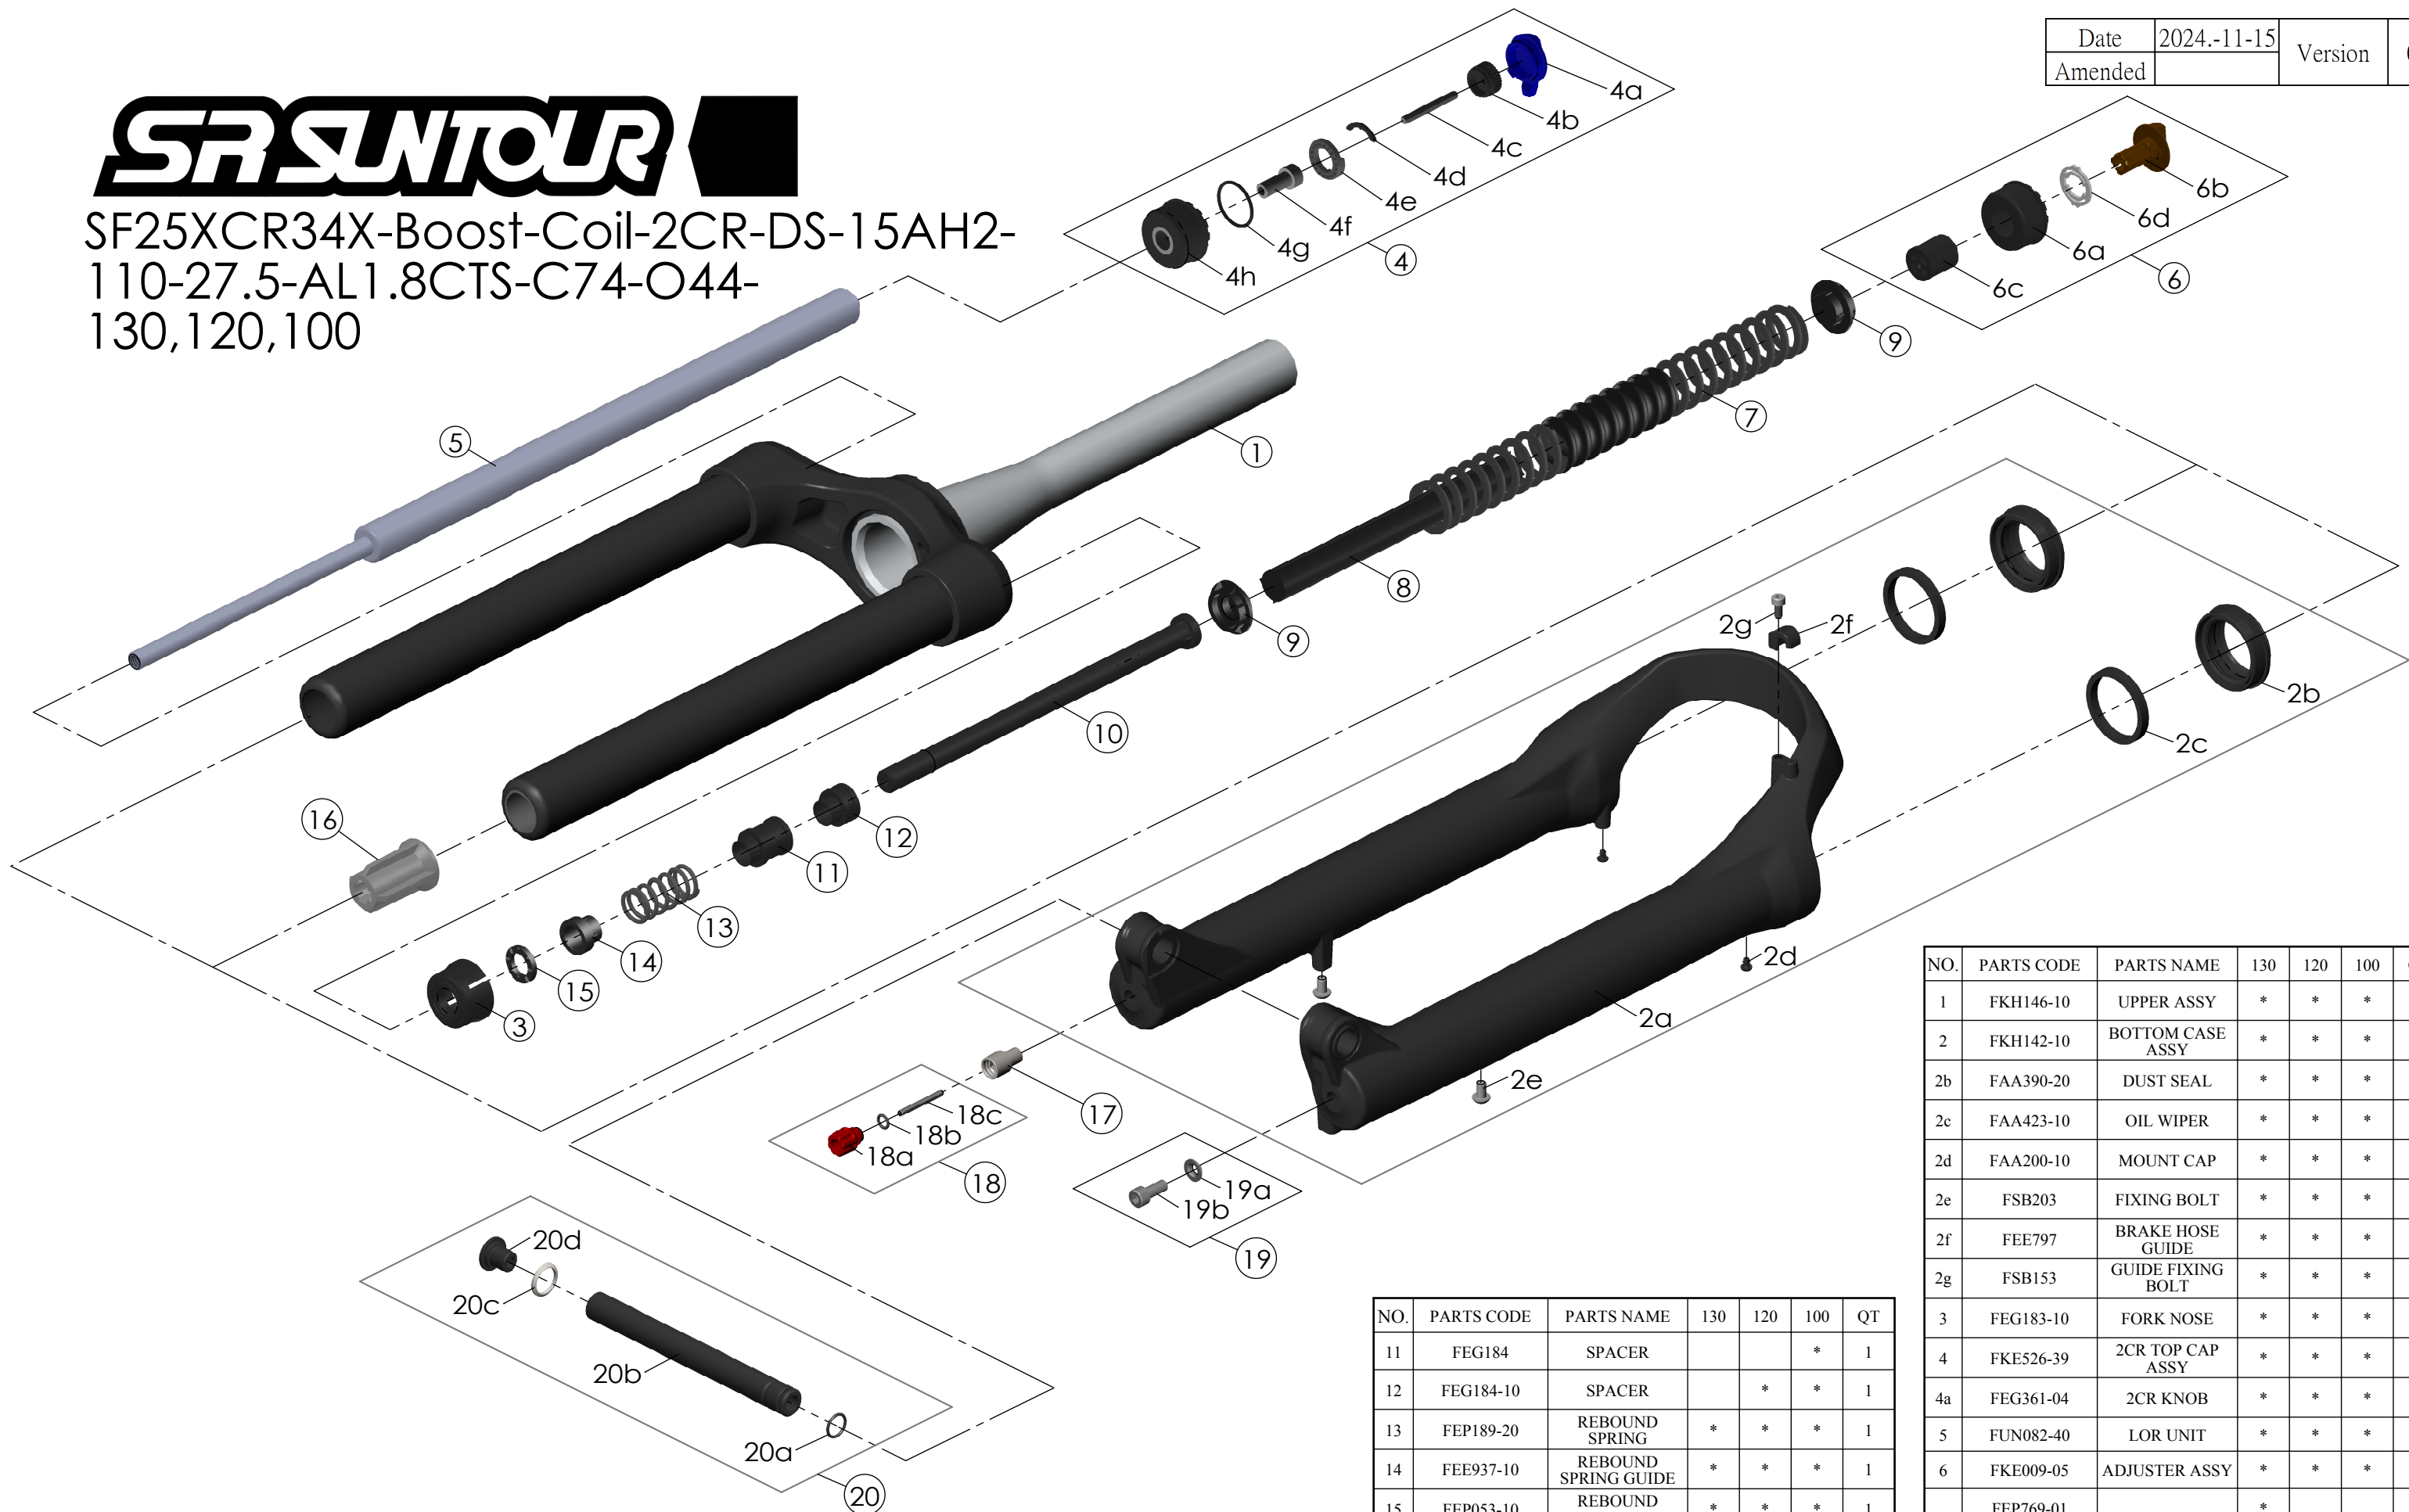

SR SUNTOUR

SF25XCR34X-Boost-Coil-2CR-DS-15AH2-110-27.5-AL1.8CTS-C74-O44-130,120,100

Date	2024.-11-15	Version	0
Amended			

NO.	PARTS CODE	PARTS NAME	130	120	100	QT
11	FEG184	SPACER			*	1
12	FEG184-10	SPACER		*	*	1
13	FEP189-20	REBOUND SPRING	*	*	*	1
14	FEE937-10	REBOUND SPRING GUIDE	*	*	*	1
15	FEP053-10	REBOUND RUBBER	*	*	*	1
16	FEE799-50	BOTTOM STOPPER	*	*	*	1
17	FSB058	DAMPER FIXING BOLT	*	*	*	1
18	FKA004-30	REBOUND KNOB ASSY	*	*	*	1
19	FKA044	FIXING BOLT SET	*	*	*	1
20	FKA117-00	15AH2-110 AXLE SET	*	*	*	1

NO.	PARTS CODE	PARTS NAME	130	120	100	QT
1	FKH146-10	UPPER ASSY	*	*	*	1
2	FKH142-10	BOTTOM CASE ASSY	*	*	*	1
2b	FAA390-20	DUST SEAL	*	*	*	2
2c	FAA423-10	OIL WIPER	*	*	*	2
2d	FAA200-10	MOUNT CAP	*	*	*	2
2e	FSB203	FIXING BOLT	*	*	*	2
2f	FEE797	BRAKE HOSE GUIDE	*	*	*	1
2g	FSB153	GUIDE FIXING BOLT	*	*	*	1
3	FEG183-10	FORK NOSE	*	*	*	1
4	FKE526-39	2CR TOP CAP ASSY	*	*	*	1
4a	FEG361-04	2CR KNOB	*	*	*	1
5	FUN082-40	LOR UNIT	*	*	*	1
6	FKE009-05	ADJUSTER ASSY	*	*	*	1
7	FEP769-01	MAIN SPRING	*			1
	FEP770-01			*		1
	FEP771-01				*	1
8	FEP775	DAMPER	*	*	*	1
9	FEE262-60	SPRING GUIDE	*	*	*	2
10	FEE798-10	SUPPORT TUBE	*	*	*	1