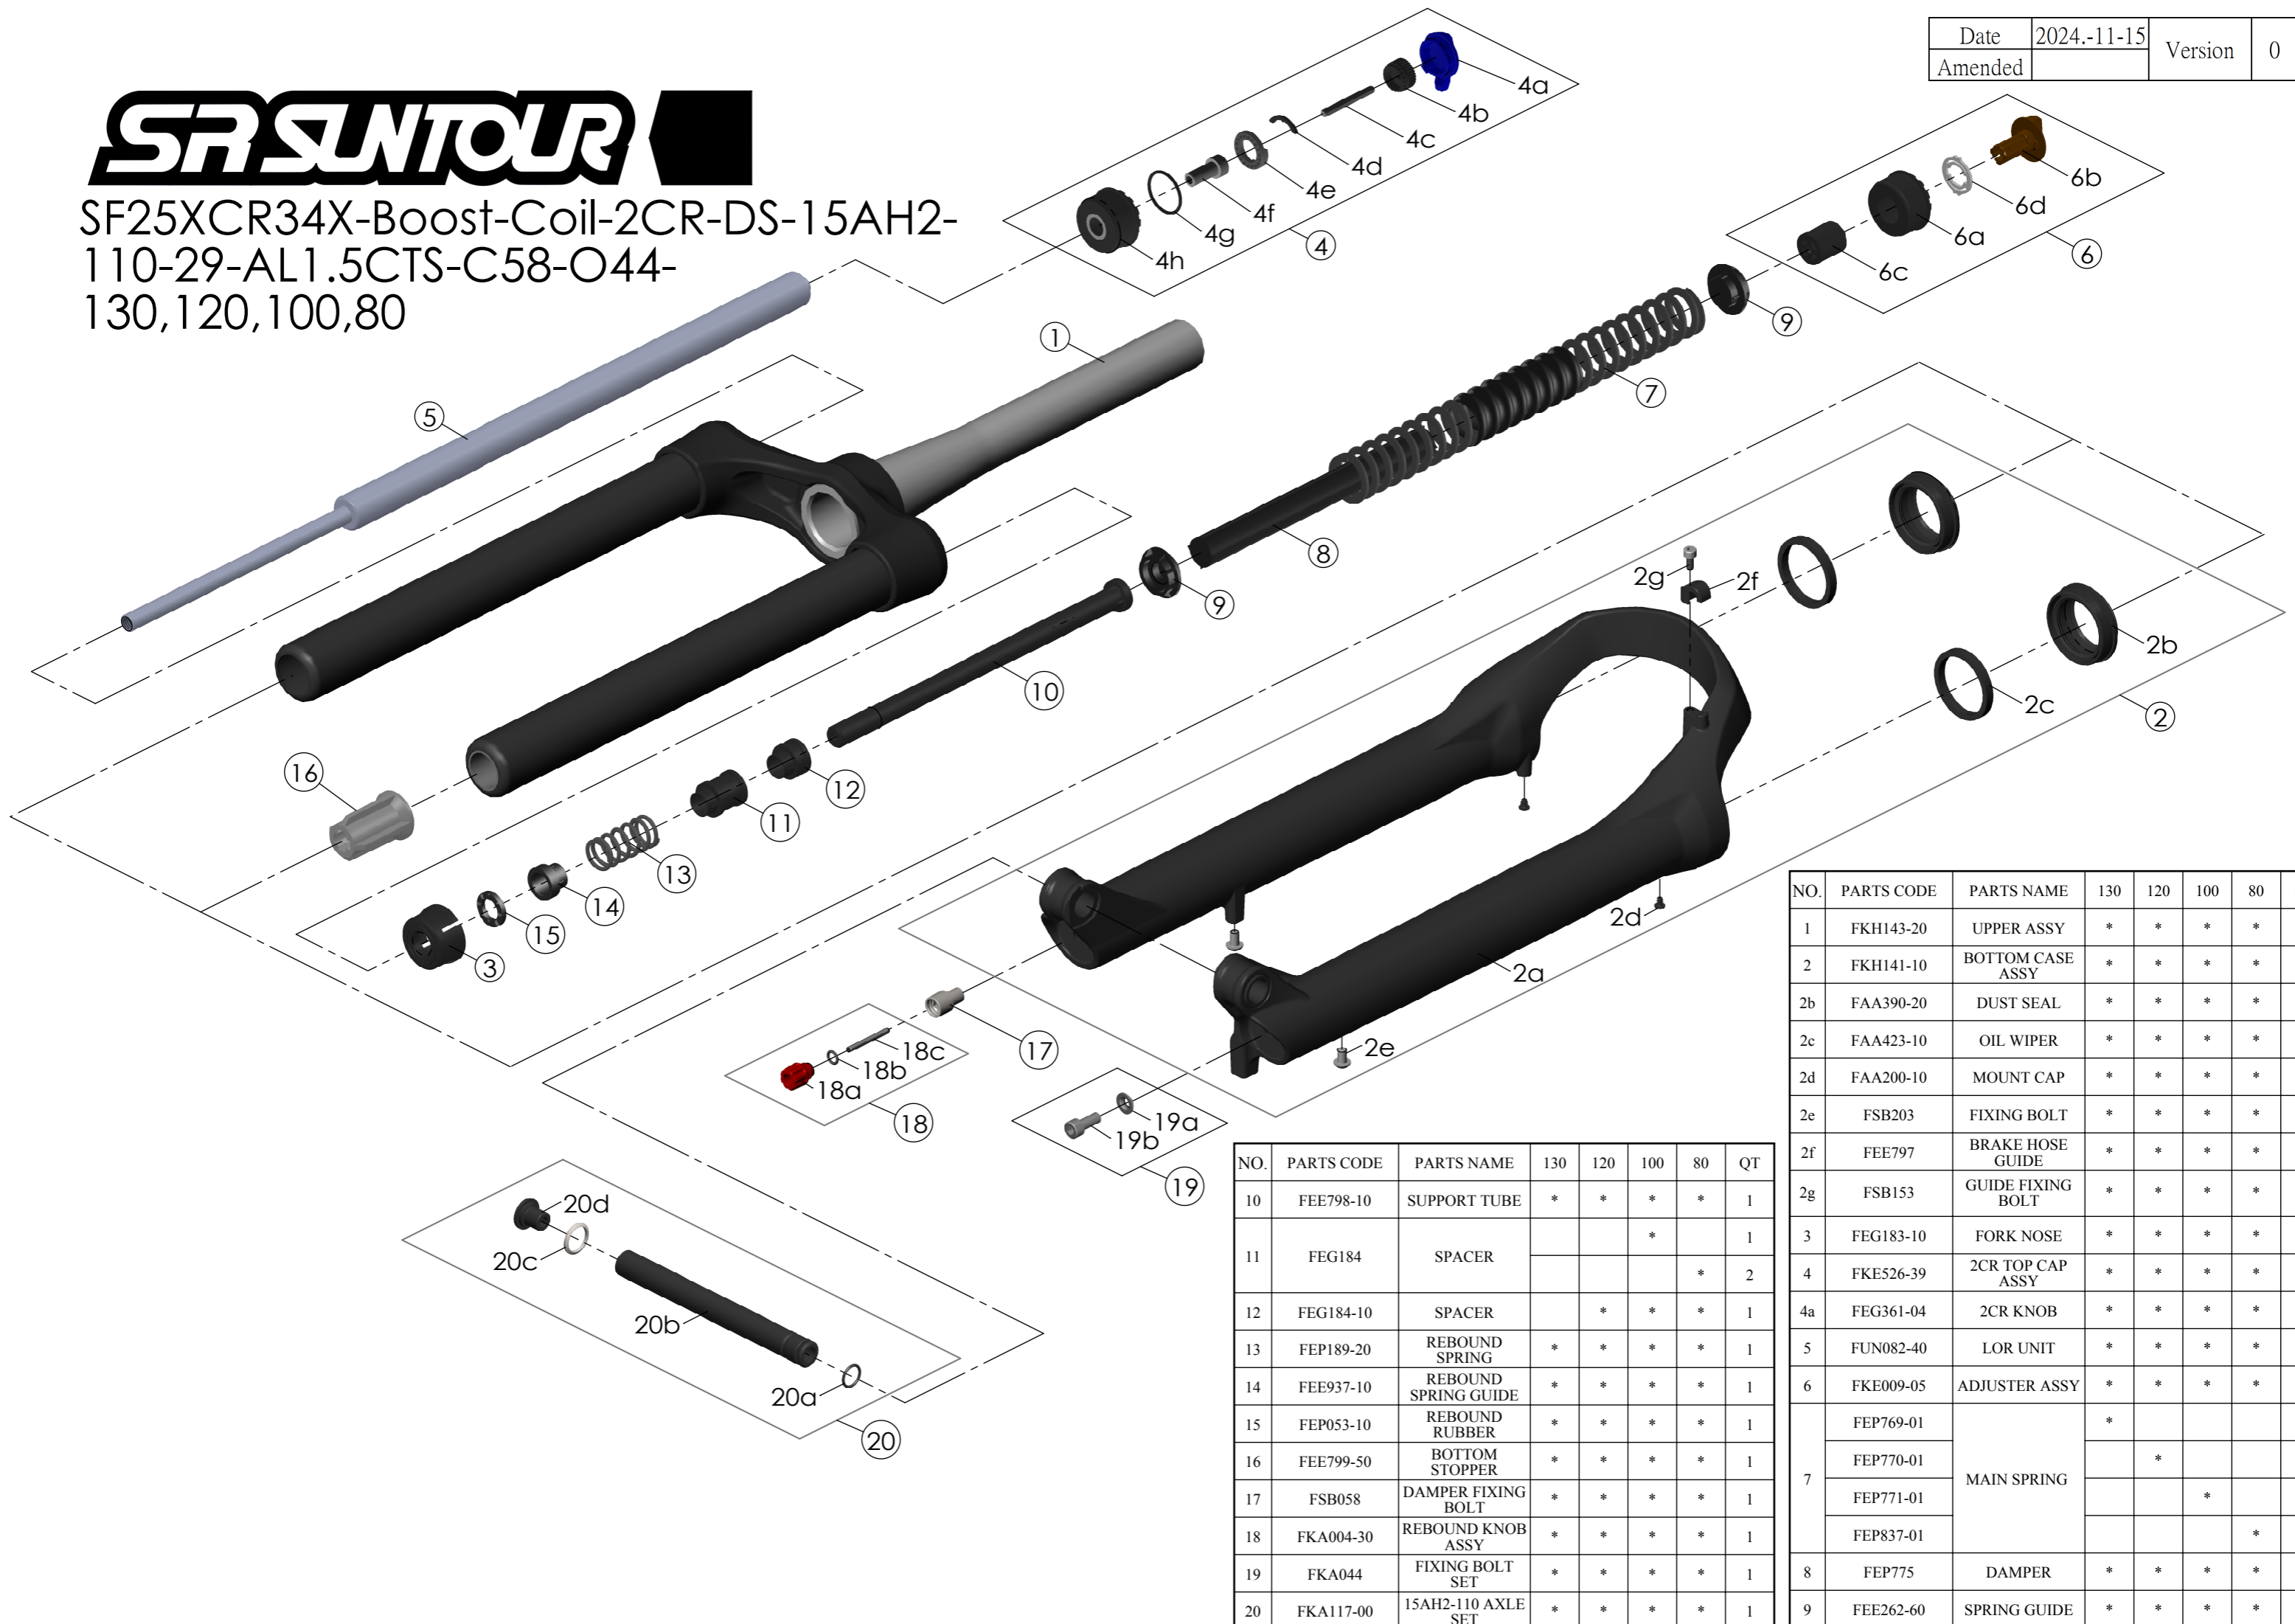

SF25XCR34X-Boost-Coil-2CR-DS-15AH2-110-29-AL1.5CTS-C58-O44-130,120,100,80

Date	2024.-11-15	Version	0
Amended			

NO.	PARTS CODE	PARTS NAME	130	120	100	80	QT
10	FEE798-10	SUPPORT TUBE	*	*	*	*	1
11	FEG184	SPACER			*		1
					*		2
12	FEG184-10	SPACER		*	*	*	1
13	FEP189-20	REBOUND SPRING	*	*	*	*	1
14	FEE937-10	REBOUND SPRING GUIDE	*	*	*	*	1
15	FEP053-10	REBOUND RUBBER	*	*	*	*	1
16	FEE799-50	BOTTOM STOPPER	*	*	*	*	1
17	FSB058	DAMPER FIXING BOLT	*	*	*	*	1
18	FKA004-30	REBOUND KNOB ASSY	*	*	*	*	1
19	FKA044	FIXING BOLT SET	*	*	*	*	1
20	FKA117-00	15AH2-110 AXLE SET	*	*	*	*	1

NO.	PARTS CODE	PARTS NAME	130	120	100	80	QT
1	FKH143-20	UPPER ASSY	*	*	*	*	1
2	FKH141-10	BOTTOM CASE ASSY	*	*	*	*	1
2b	FAA390-20	DUST SEAL	*	*	*	*	2
2c	FAA423-10	OIL WIPER	*	*	*	*	2
2d	FAA200-10	MOUNT CAP	*	*	*	*	2
2e	FSB203	FIXING BOLT	*	*	*	*	2
2f	FEE797	BRAKE HOSE GUIDE	*	*	*	*	1
2g	FSB153	GUIDE FIXING BOLT	*	*	*	*	1
3	FEG183-10	FORK NOSE	*	*	*	*	1
4	FKE526-39	2CR TOP CAP ASSY	*	*	*	*	1
4a	FEG361-04	2CR KNOB	*	*	*	*	1
5	FUN082-40	LOR UNIT	*	*	*	*	1
6	FKE009-05	ADJUSTER ASSY	*	*	*	*	1
	FEP769-01	MAIN SPRING	*				1
	FEP770-01			*			1
	FEP771-01				*		1
FEP837-01					*	1	
8	FEP775	DAMPER	*	*	*	*	1
9	FEE262-60	SPRING GUIDE	*	*	*	*	2