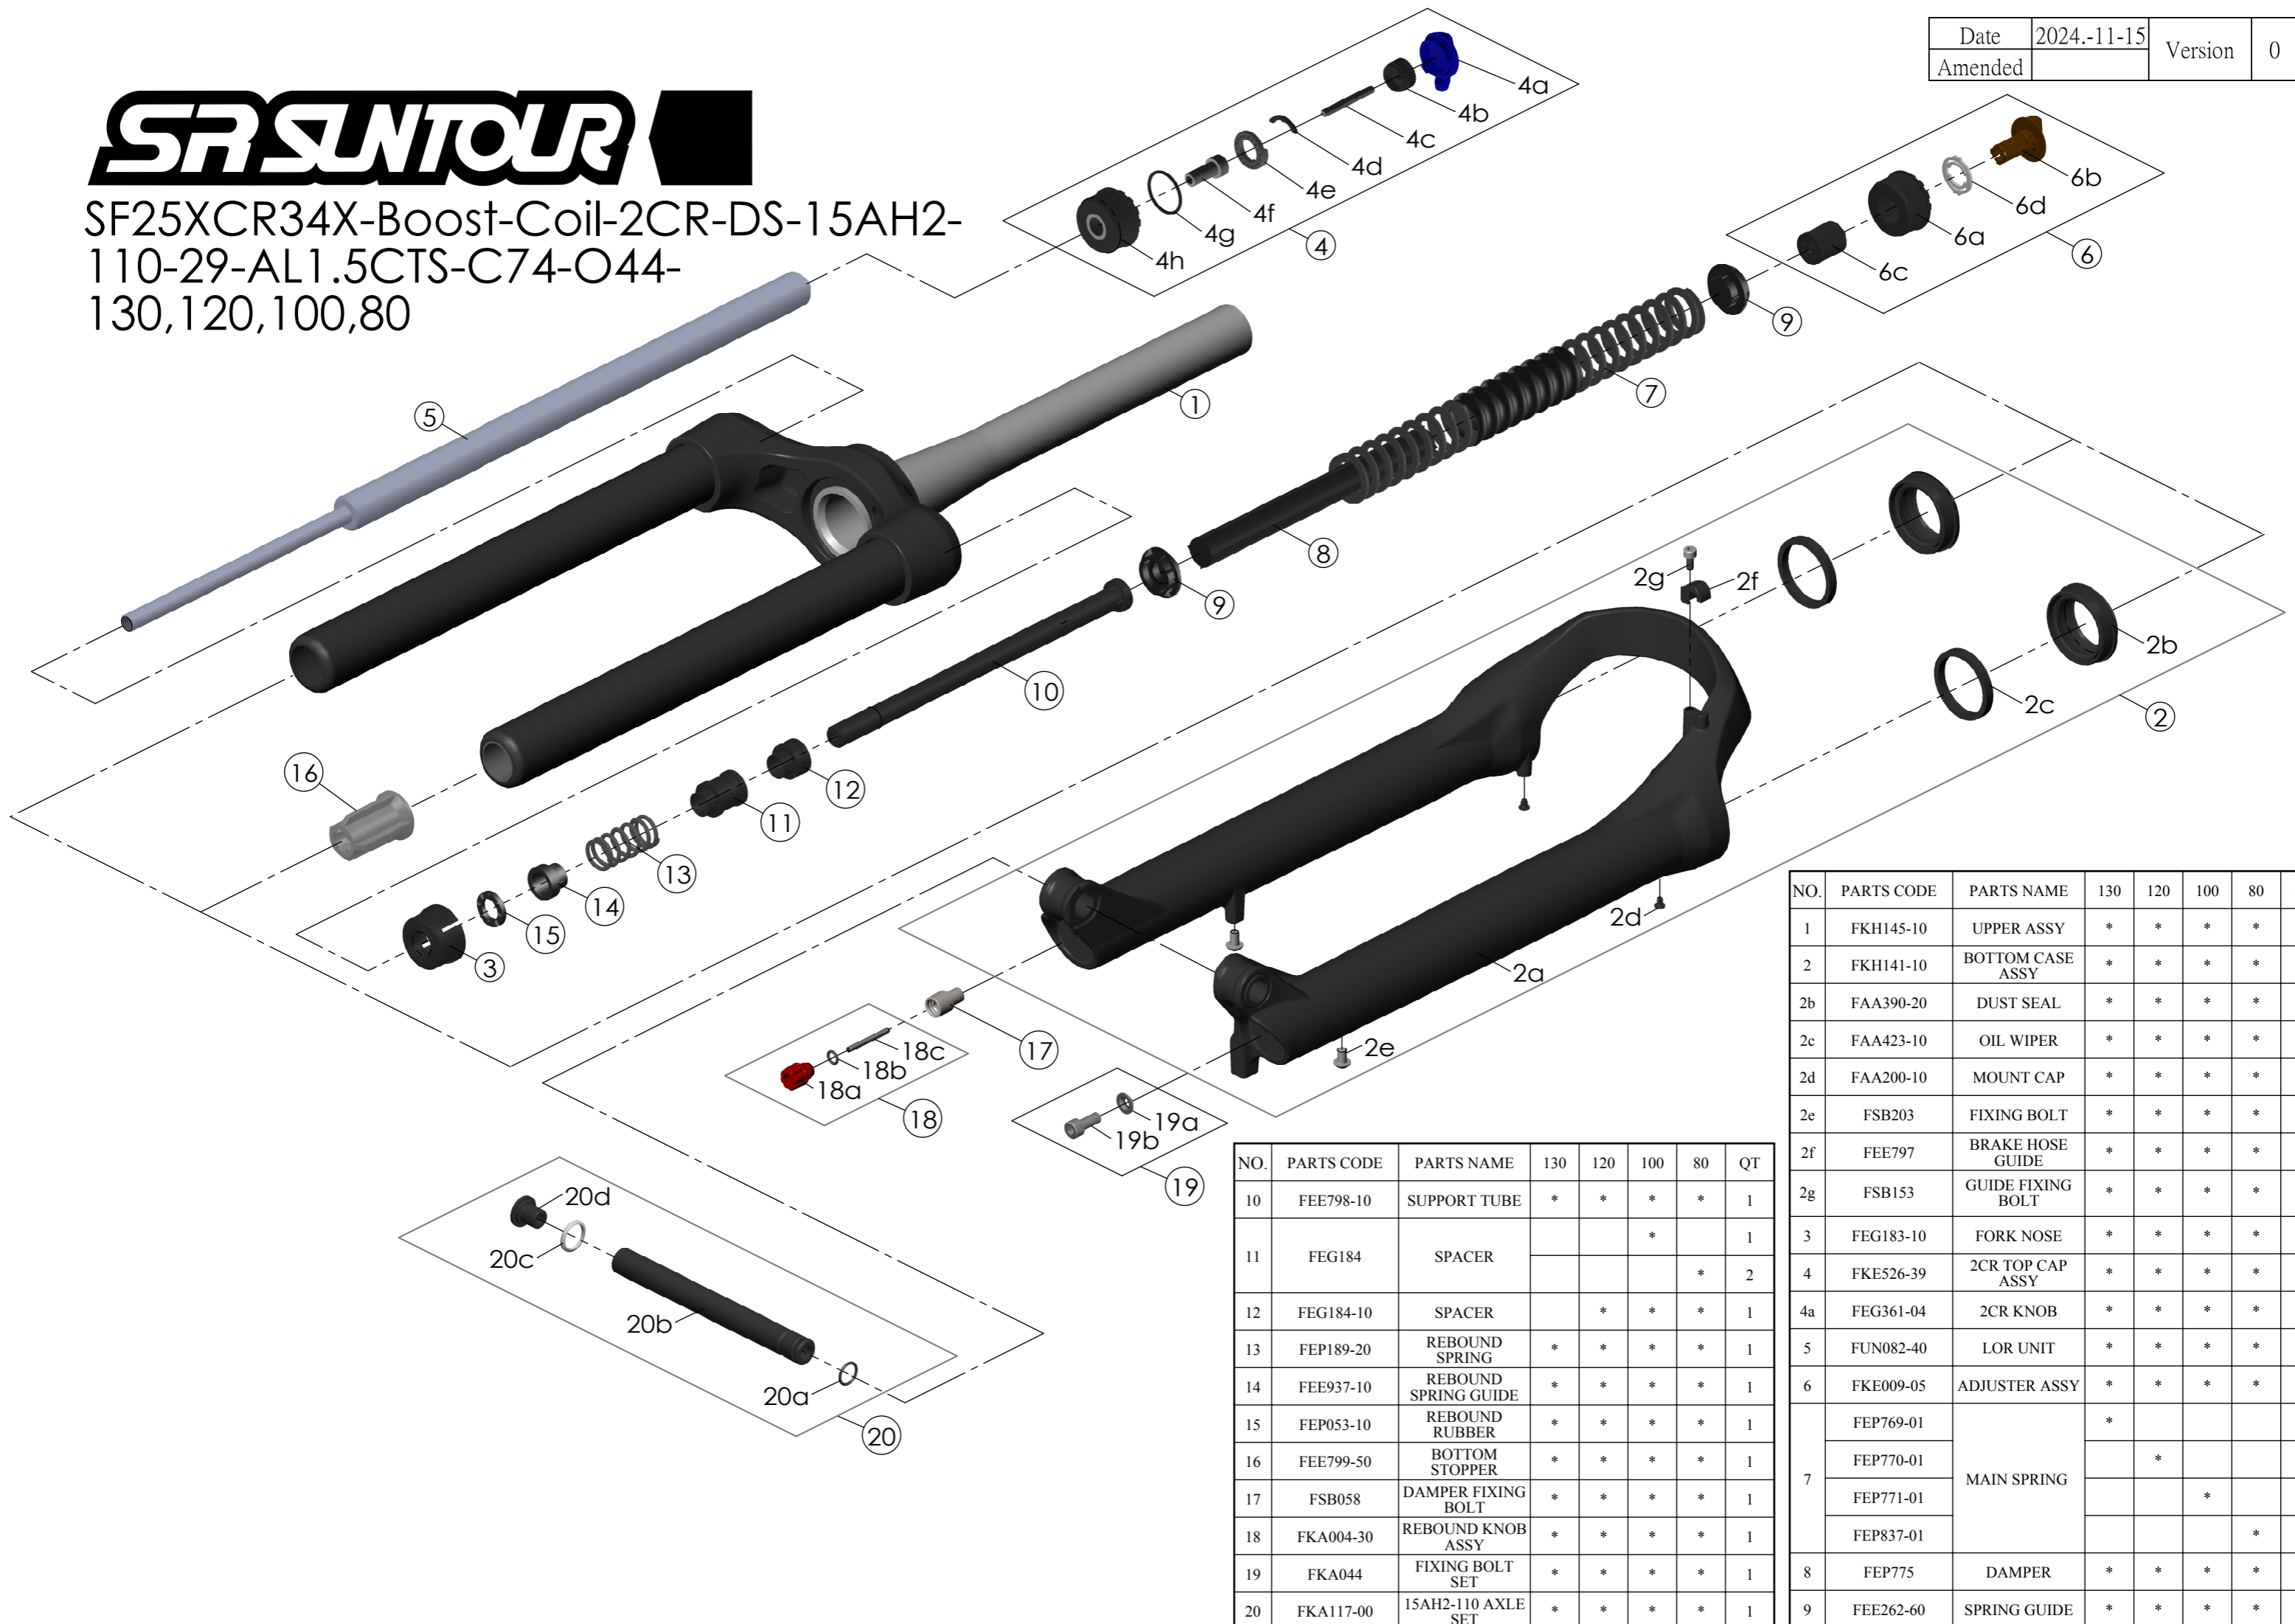

SF25XCR34X-Boost-Coil-2CR-DS-15AH2-110-29-AL1.5CTS-C74-O44-130,120,100,80

Date	2024.-11-15	Version	0
Amended			

NO.	PARTS CODE	PARTS NAME	130	120	100	80	QT
10	FEE798-10	SUPPORT TUBE	*	*	*	*	1
11	FEG184	SPACER			*		1
					*		2
12	FEG184-10	SPACER		*	*	*	1
13	FEP189-20	REBOUND SPRING	*	*	*	*	1
14	FEE937-10	REBOUND SPRING GUIDE	*	*	*	*	1
15	FEP053-10	REBOUND RUBBER	*	*	*	*	1
16	FEE799-50	BOTTOM STOPPER	*	*	*	*	1
17	FSB058	DAMPER FIXING BOLT	*	*	*	*	1
18	FKA004-30	REBOUND KNOB ASSY	*	*	*	*	1
19	FKA044	FIXING BOLT SET	*	*	*	*	1
20	FKA117-00	15AH2-110 AXLE SET	*	*	*	*	1

NO.	PARTS CODE	PARTS NAME	130	120	100	80	QT
1	FKH145-10	UPPER ASSY	*	*	*	*	1
2	FKH141-10	BOTTOM CASE ASSY	*	*	*	*	1
2b	FAA390-20	DUST SEAL	*	*	*	*	2
2c	FAA423-10	OIL WIPER	*	*	*	*	2
2d	FAA200-10	MOUNT CAP	*	*	*	*	2
2e	FSB203	FIXING BOLT	*	*	*	*	2
2f	FEE797	BRAKE HOSE GUIDE	*	*	*	*	1
2g	FSB153	GUIDE FIXING BOLT	*	*	*	*	1
3	FEG183-10	FORK NOSE	*	*	*	*	1
			*	*	*	*	1
			*	*	*	*	1
			*	*	*	*	1
4	FKE526-39	2CR TOP CAP ASSY	*	*	*	*	1
			*	*	*	*	1
			*	*	*	*	1
			*	*	*	*	1
5	FUN082-40	LOR UNIT	*	*	*	*	1
			*	*	*	*	1
			*	*	*	*	1
			*	*	*	*	1
6	FKE009-05	ADJUSTER ASSY	*	*	*	*	1
			*	*	*	*	1
			*	*	*	*	1
			*	*	*	*	1
7	FEP769-01	MAIN SPRING	*				1
				*			1
					*		1
						*	1
8	FEP775	DAMPER	*	*	*	*	1
9	FEE262-60	SPRING GUIDE	*	*	*	*	2