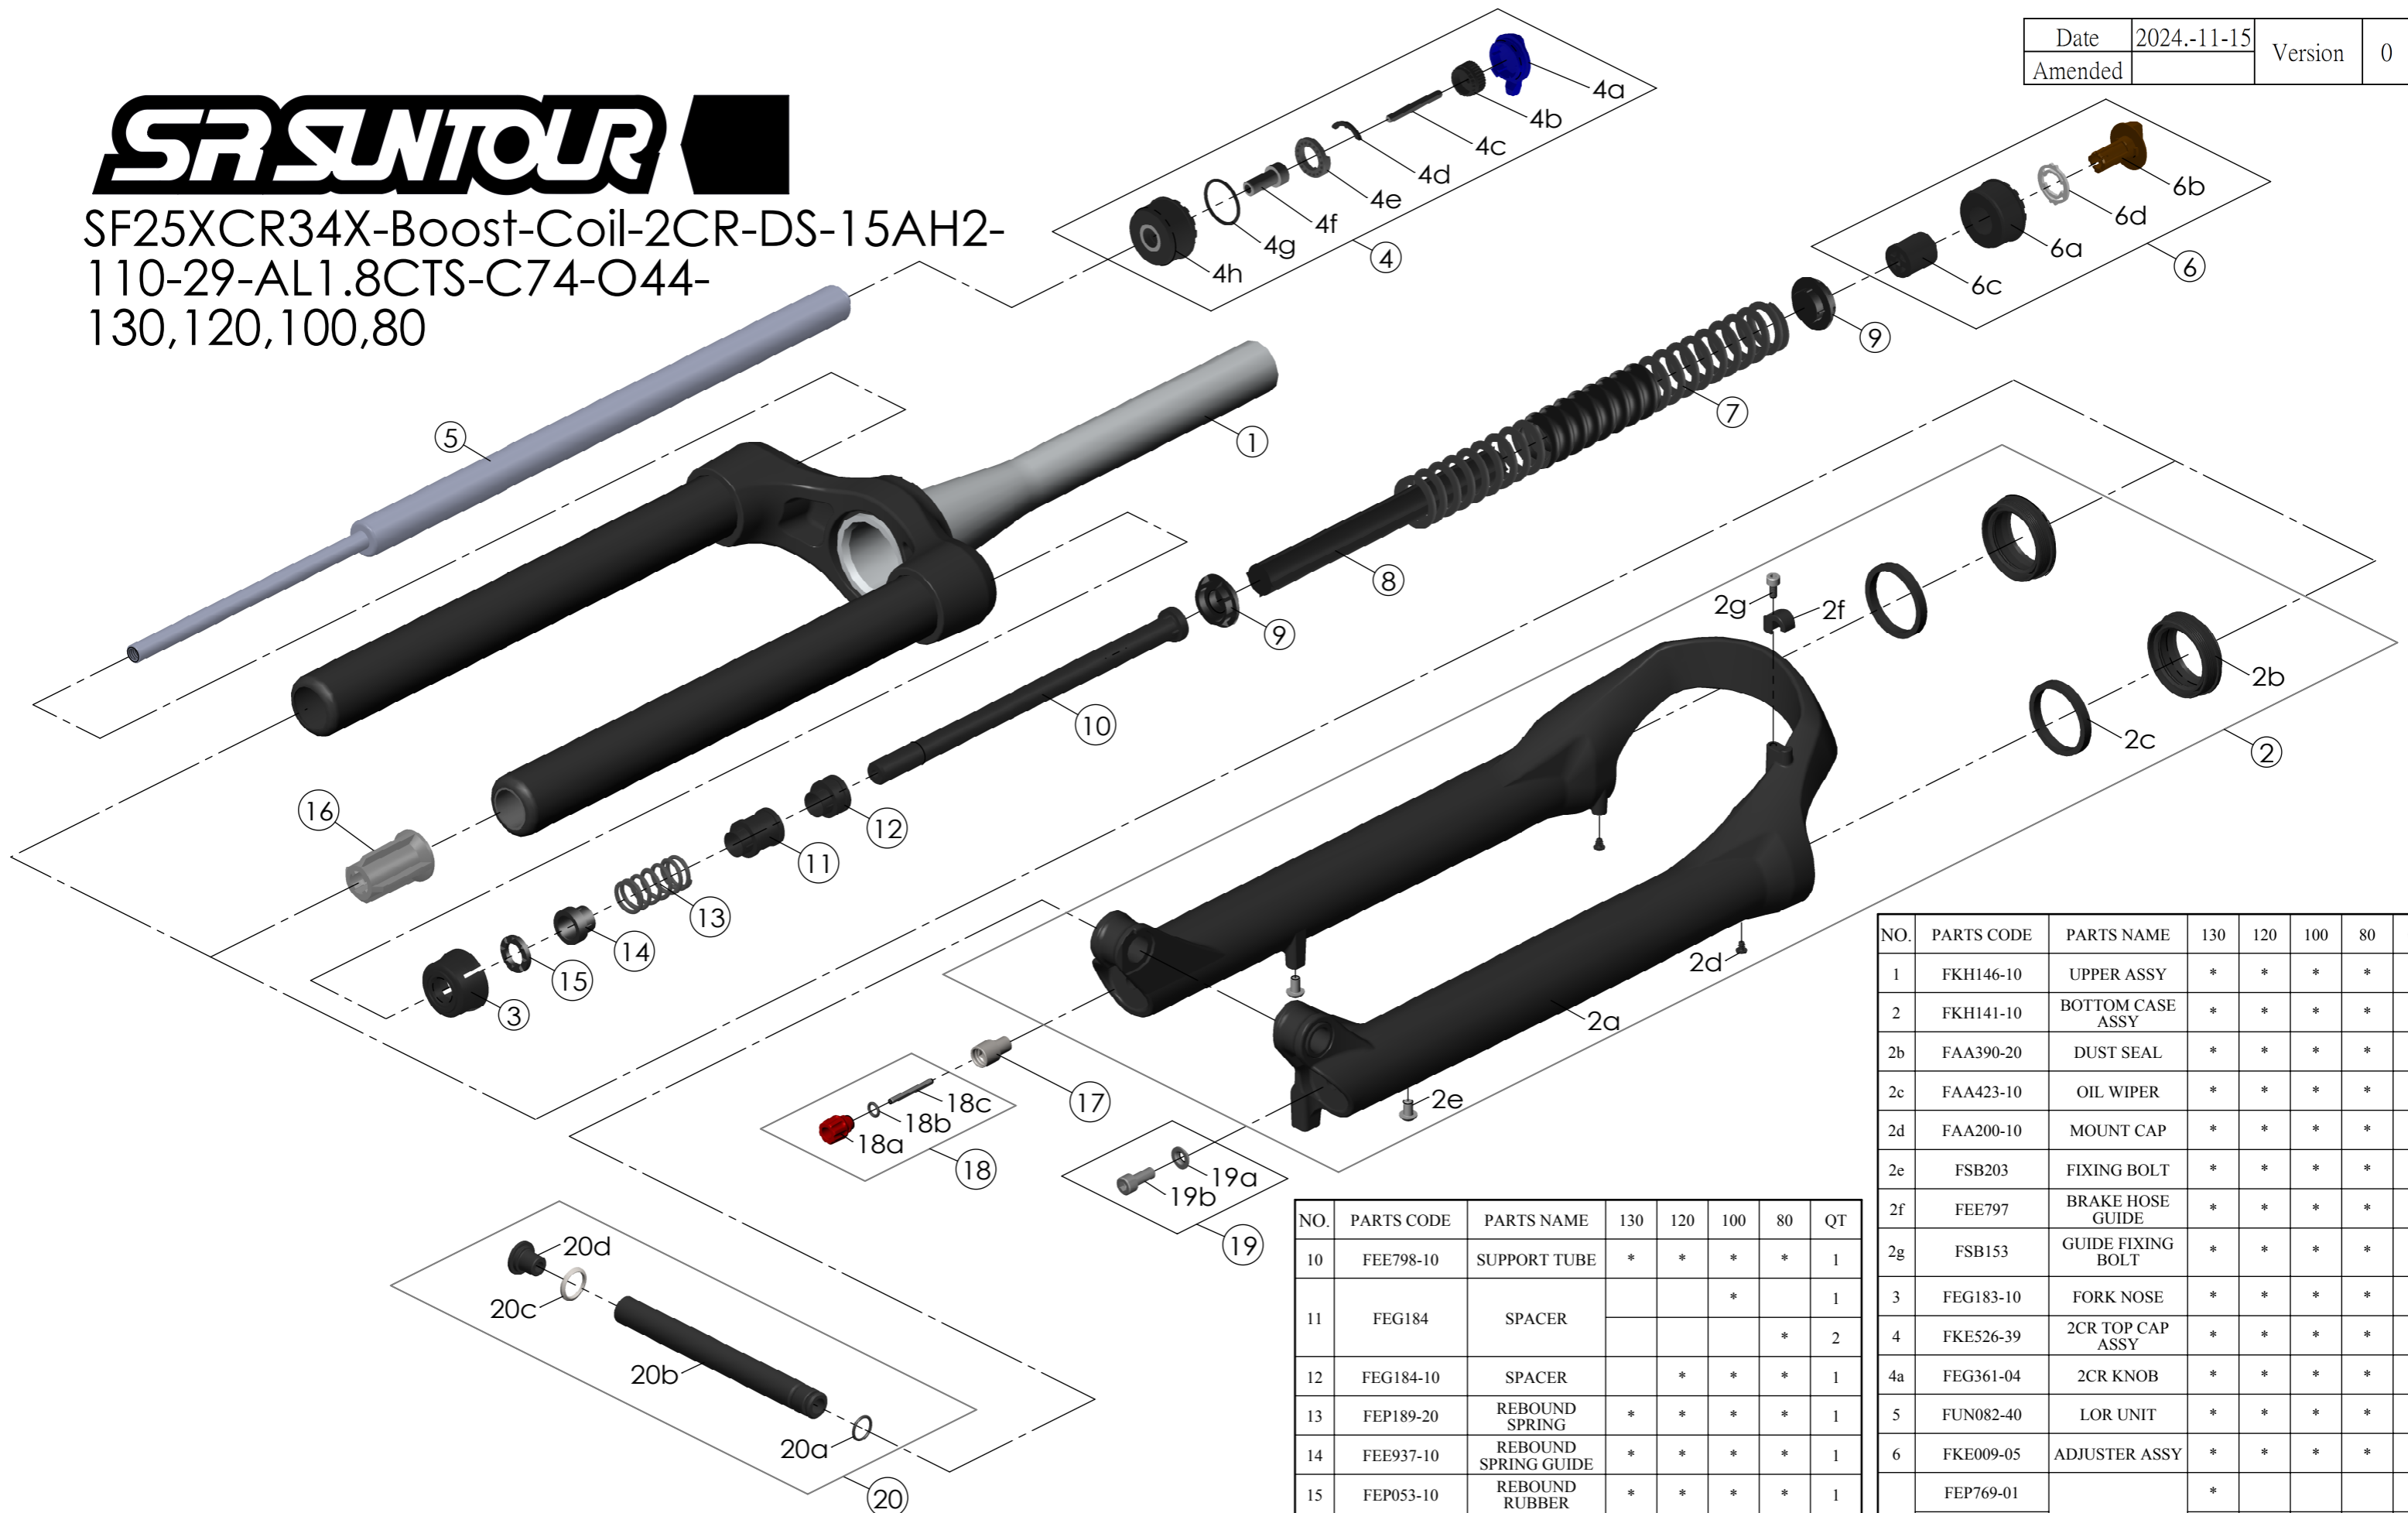

SF25XCR34X-Boost-Coil-2CR-DS-15AH2-110-29-AL1.8CTS-C74-O44-130,120,100,80

Date	2024.-11-15	Version	0
Amended			

NO.	PARTS CODE	PARTS NAME	130	120	100	80	QT
10	FEE798-10	SUPPORT TUBE	*	*	*	*	1
11	FEG184	SPACER			*		1
					*		2
12	FEG184-10	SPACER		*	*	*	1
13	FEP189-20	REBOUND SPRING	*	*	*	*	1
14	FEE937-10	REBOUND SPRING GUIDE	*	*	*	*	1
15	FEP053-10	REBOUND RUBBER	*	*	*	*	1
16	FEE799-50	BOTTOM STOPPER	*	*	*	*	1
17	FSB058	DAMPER FIXING BOLT	*	*	*	*	1
18	FKA004-30	REBOUND KNOB ASSY	*	*	*	*	1
19	FKA044	FIXING BOLT SET	*	*	*	*	1
20	FKA117-00	15AH2-110 AXLE SET	*	*	*	*	1

NO.	PARTS CODE	PARTS NAME	130	120	100	80	QT
1	FKH146-10	UPPER ASSY	*	*	*	*	1
2	FKH141-10	BOTTOM CASE ASSY	*	*	*	*	1
2b	FAA390-20	DUST SEAL	*	*	*	*	2
2c	FAA423-10	OIL WIPER	*	*	*	*	2
2d	FAA200-10	MOUNT CAP	*	*	*	*	2
2e	FSB203	FIXING BOLT	*	*	*	*	2
2f	FEE797	BRAKE HOSE GUIDE	*	*	*	*	1
2g	FSB153	GUIDE FIXING BOLT	*	*	*	*	1
3	FEG183-10	FORK NOSE	*	*	*	*	1
4	FKE526-39	2CR TOP CAP ASSY	*	*	*	*	1
4a	FEG361-04	2CR KNOB	*	*	*	*	1
5	FUN082-40	LOR UNIT	*	*	*	*	1
6	FKE009-05	ADJUSTER ASSY	*	*	*	*	1
	FEP769-01	MAIN SPRING	*				1
	FEP770-01			*			1
	FEP771-01				*		1
FEP837-01					*	1	
8	FEP775	DAMPER	*	*	*	*	1
9	FEE262-60	SPRING GUIDE	*	*	*	*	2