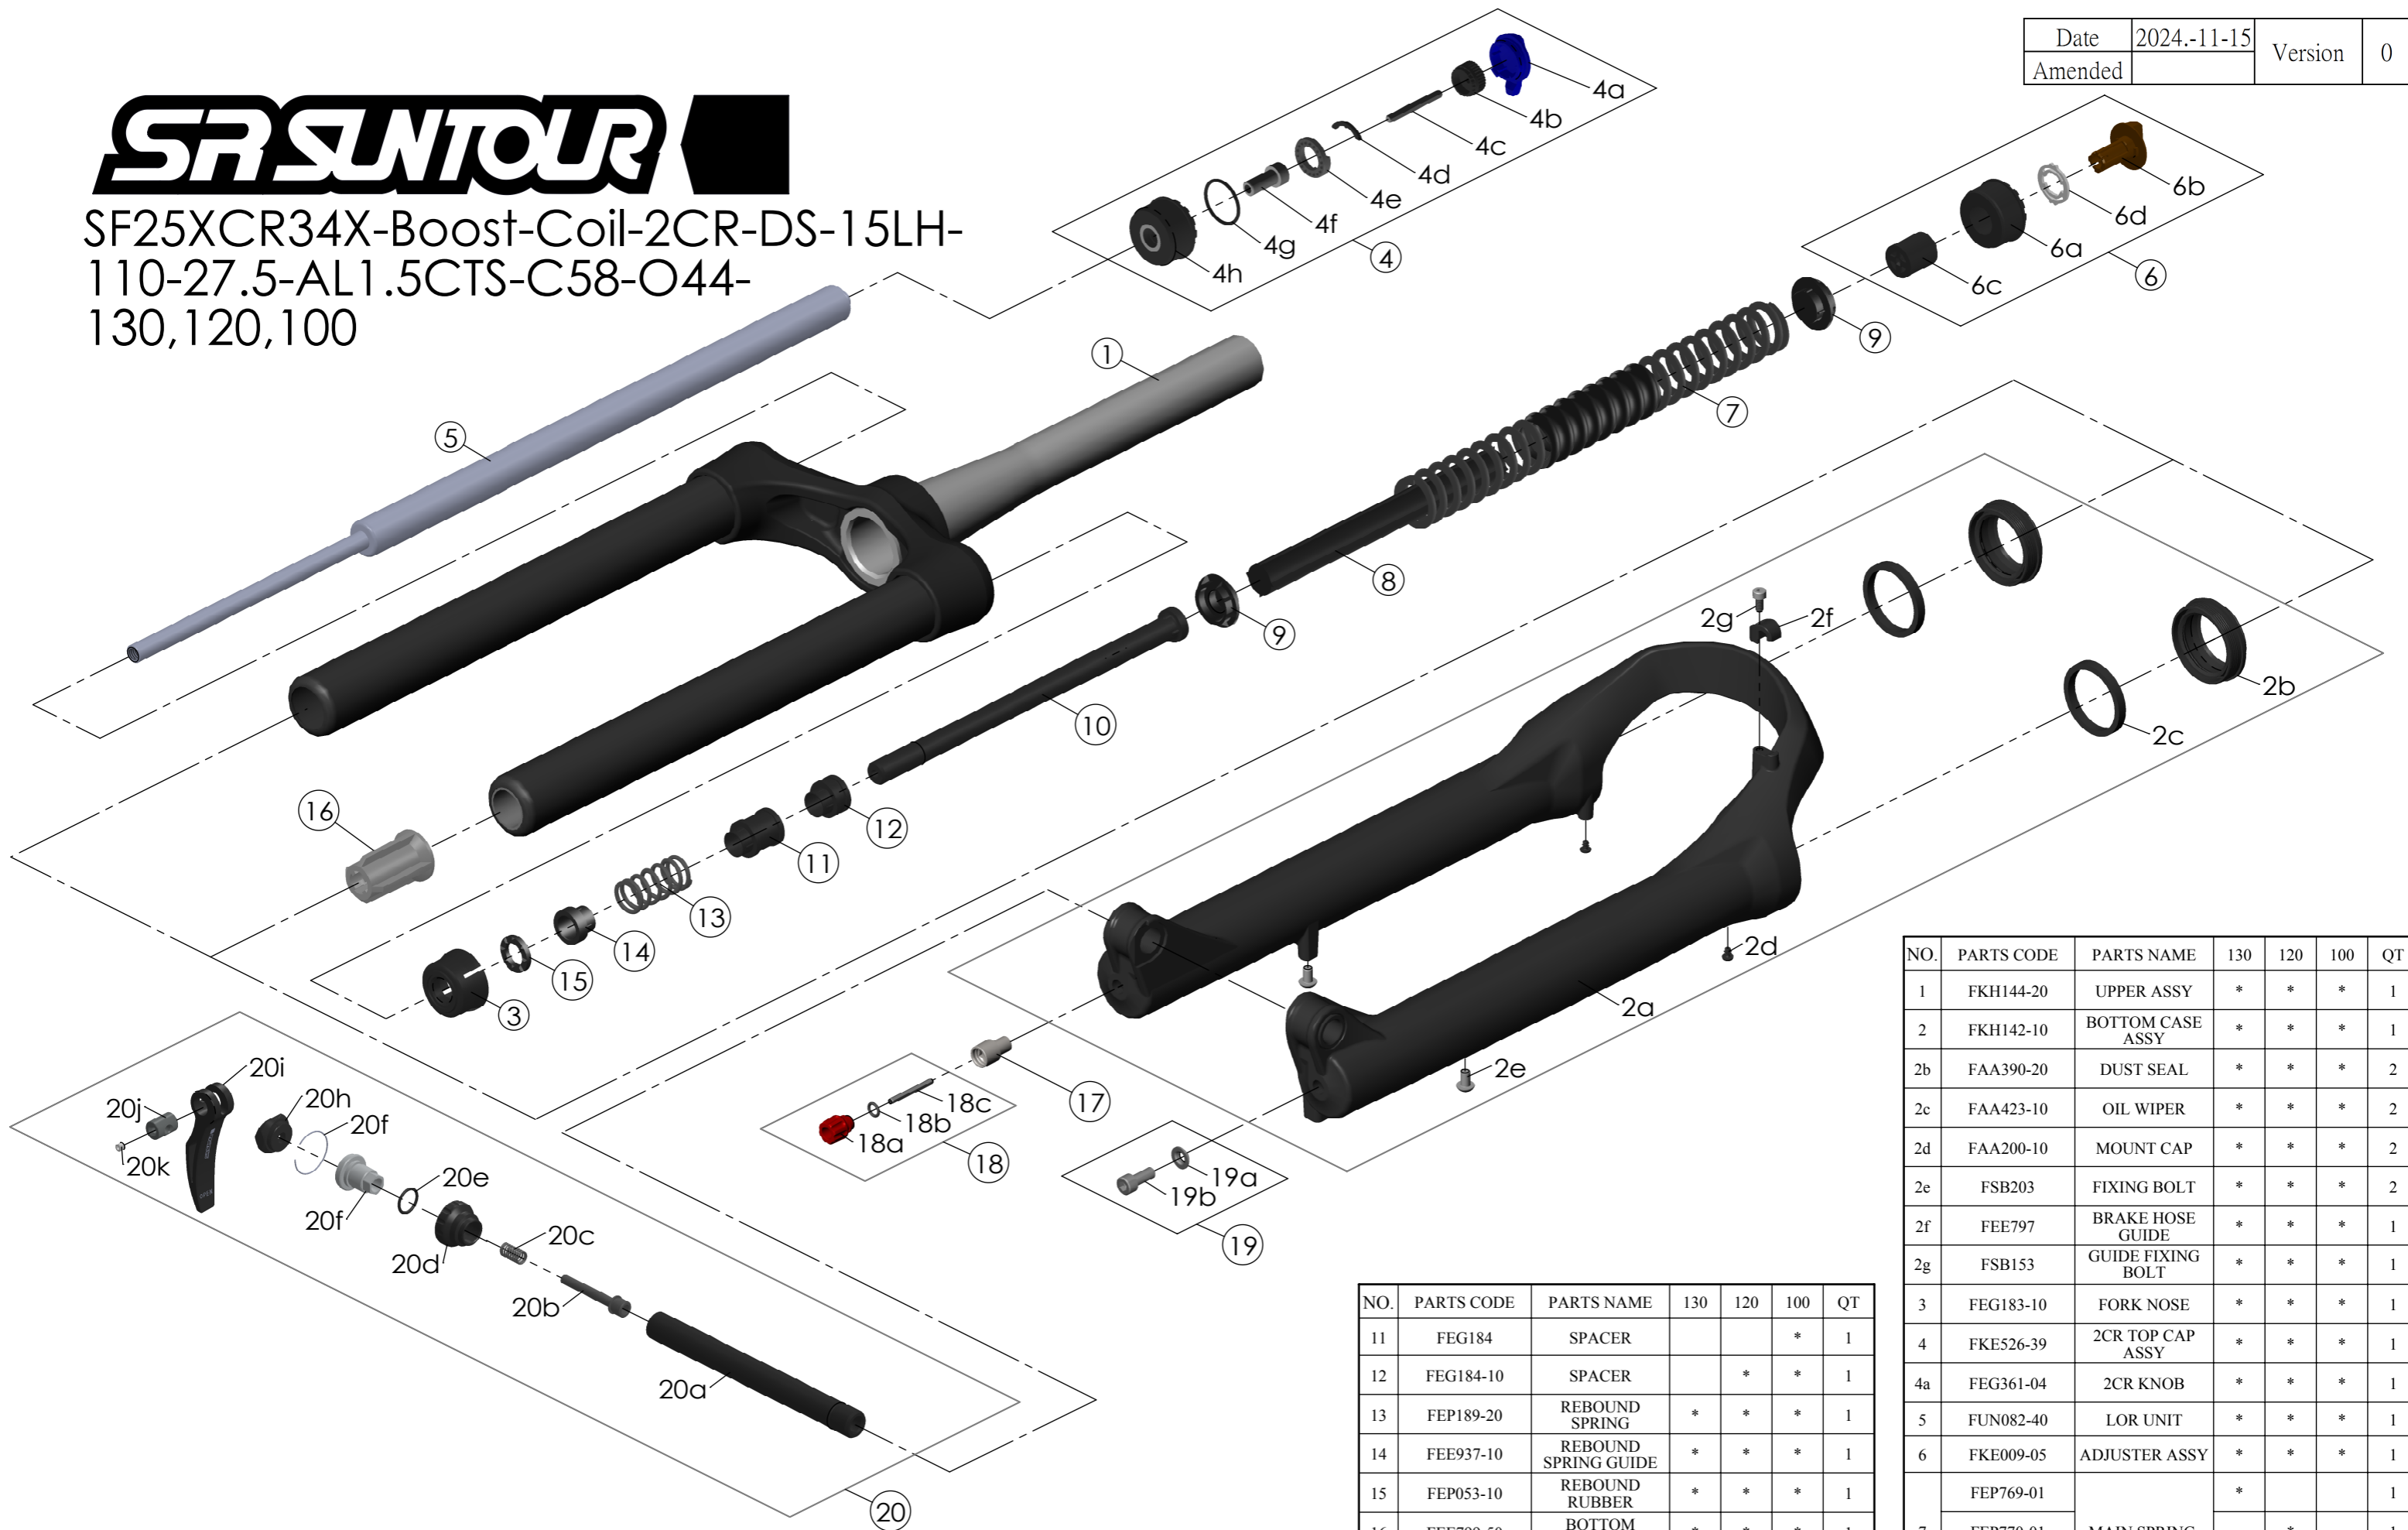

SR SUNTOUR

SF25XCR34X-Boost-Coil-2CR-DS-15LH-
110-27.5-AL1.5CTS-C58-O44-
130,120,100

Date	2024.-11-15	Version	0
Amended			

NO.	PARTS CODE	PARTS NAME	130	120	100	QT
11	FEG184	SPACER			*	1
12	FEG184-10	SPACER		*	*	1
13	FEP189-20	REBOUND SPRING	*	*	*	1
14	FEE937-10	REBOUND SPRING GUIDE	*	*	*	1
15	FEP053-10	REBOUND RUBBER	*	*	*	1
16	FEE799-50	BOTTOM STOPPER	*	*	*	1
17	FSB058	DAMPER FIXING BOLT	*	*	*	1
18	FKA004-30	REBOUND KNOB ASSY	*	*	*	1
19	FKA044	FIXING BOLT SET	*	*	*	1
20	FKA116-02	15LH-110 AXLE SET	*	*	*	1

NO.	PARTS CODE	PARTS NAME	130	120	100	QT
1	FKH144-20	UPPER ASSY	*	*	*	1
2	FKH142-10	BOTTOM CASE ASSY	*	*	*	1
2b	FAA390-20	DUST SEAL	*	*	*	2
2c	FAA423-10	OIL WIPER	*	*	*	2
2d	FAA200-10	MOUNT CAP	*	*	*	2
2e	FSB203	FIXING BOLT	*	*	*	2
2f	FEE797	BRAKE HOSE GUIDE	*	*	*	1
2g	FSB153	GUIDE FIXING BOLT	*	*	*	1
3	FEG183-10	FORK NOSE	*	*	*	1
4	FKE526-39	2CR TOP CAP ASSY	*	*	*	1
4a	FEG361-04	2CR KNOB	*	*	*	1
5	FUN082-40	LOR UNIT	*	*	*	1
6	FKE009-05	ADJUSTER ASSY	*	*	*	1
7	FEP769-01	MAIN SPRING	*			1
	FEP770-01			*		1
	FEP771-01				*	1
8	FEP775	DAMPER	*	*	*	1
9	FEE262-60	SPRING GUIDE	*	*	*	2
10	FEE798-10	SUPPORT TUBE	*	*	*	1