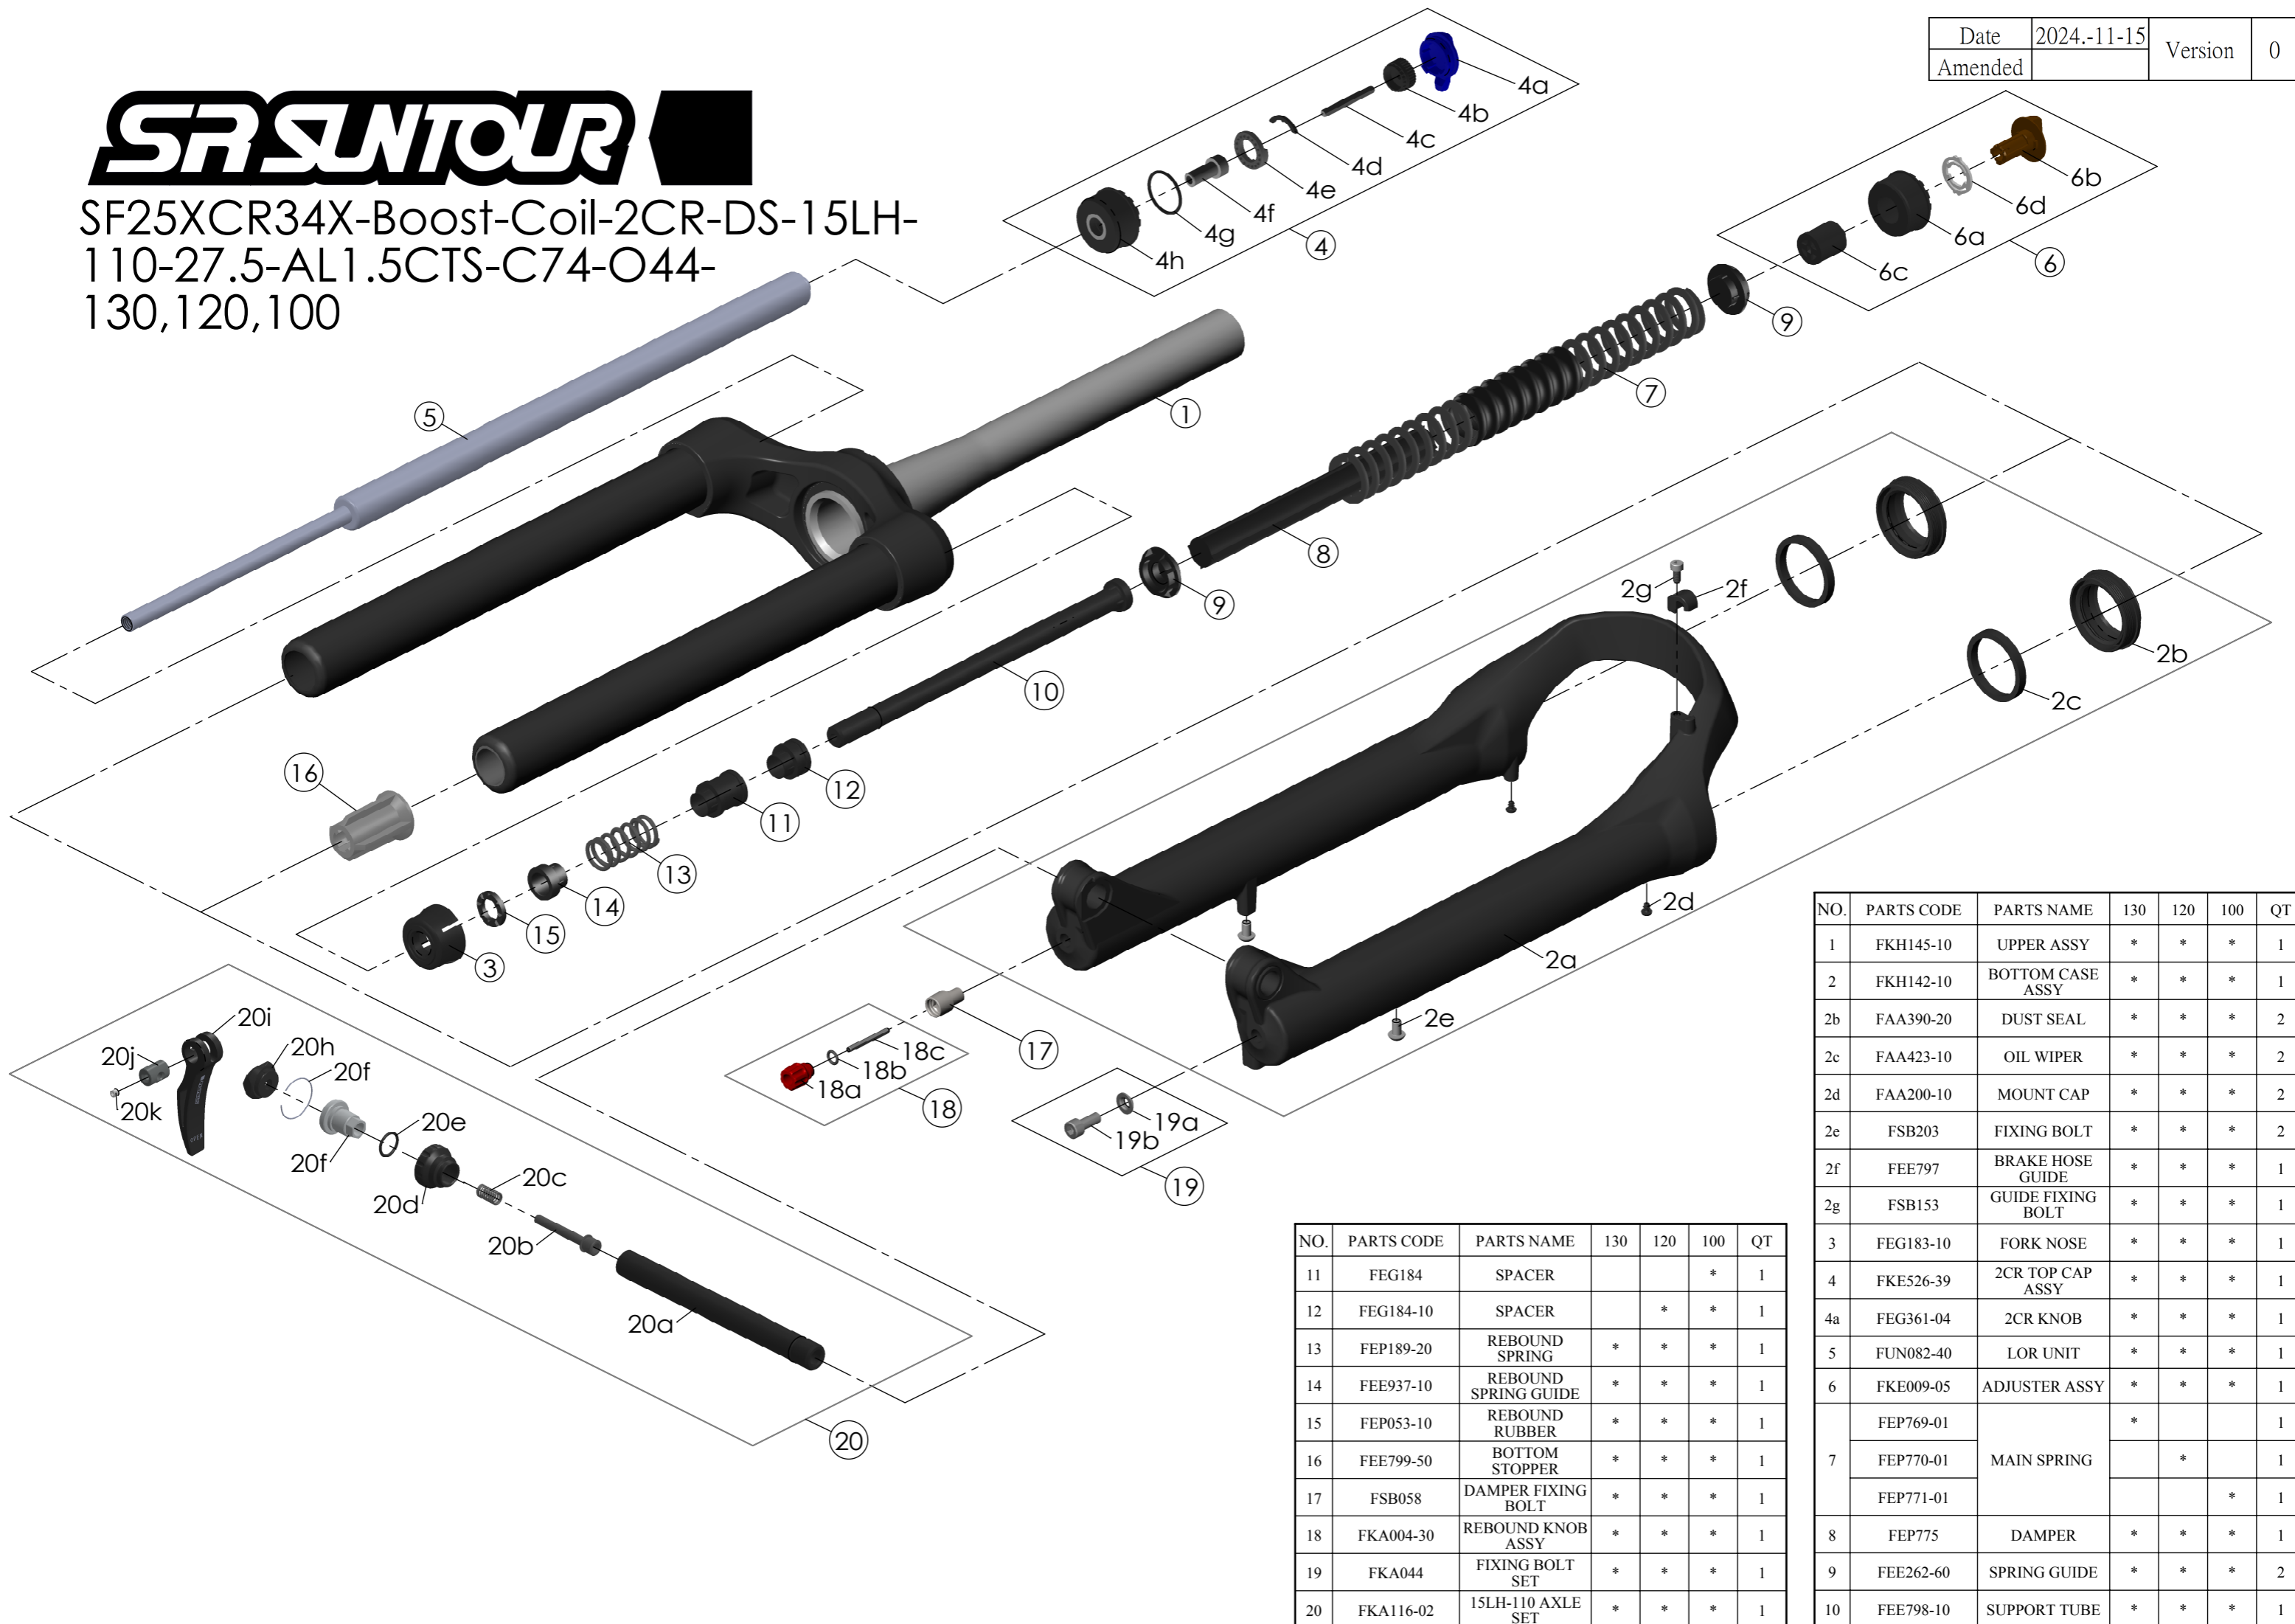

# SR SUNTOUR

SF25XCR34X-Boost-Coil-2CR-DS-15LH-  
110-27.5-AL1.5CTS-C74-O44-  
130,120,100

Date	2024.-11-15	Version	0
Amended			

NO.	PARTS CODE	PARTS NAME	130	120	100	QT
11	FEG184	SPACER			*	1
12	FEG184-10	SPACER		*	*	1
13	FEP189-20	REBOUND SPRING	*	*	*	1
14	FEE937-10	REBOUND SPRING GUIDE	*	*	*	1
15	FEP053-10	REBOUND RUBBER	*	*	*	1
16	FEE799-50	BOTTOM STOPPER	*	*	*	1
17	FSB058	DAMPER FIXING BOLT	*	*	*	1
18	FKA004-30	REBOUND KNOB ASSY	*	*	*	1
19	FKA044	FIXING BOLT SET	*	*	*	1
20	FKA116-02	15LH-110 AXLE SET	*	*	*	1

NO.	PARTS CODE	PARTS NAME	130	120	100	QT
1	FKH145-10	UPPER ASSY	*	*	*	1
2	FKH142-10	BOTTOM CASE ASSY	*	*	*	1
2b	FAA390-20	DUST SEAL	*	*	*	2
2c	FAA423-10	OIL WIPER	*	*	*	2
2d	FAA200-10	MOUNT CAP	*	*	*	2
2e	FSB203	FIXING BOLT	*	*	*	2
2f	FEE797	BRAKE HOSE GUIDE	*	*	*	1
2g	FSB153	GUIDE FIXING BOLT	*	*	*	1
3	FEG183-10	FORK NOSE	*	*	*	1
4	FKE526-39	2CR TOP CAP ASSY	*	*	*	1
4a	FEG361-04	2CR KNOB	*	*	*	1
5	FUN082-40	LOR UNIT	*	*	*	1
6	FKE009-05	ADJUSTER ASSY	*	*	*	1
7	FEP769-01	MAIN SPRING	*			1
	FEP770-01			*		1
	FEP771-01				*	1
8	FEP775	DAMPER	*	*	*	1
9	FEE262-60	SPRING GUIDE	*	*	*	2
10	FEE798-10	SUPPORT TUBE	*	*	*	1