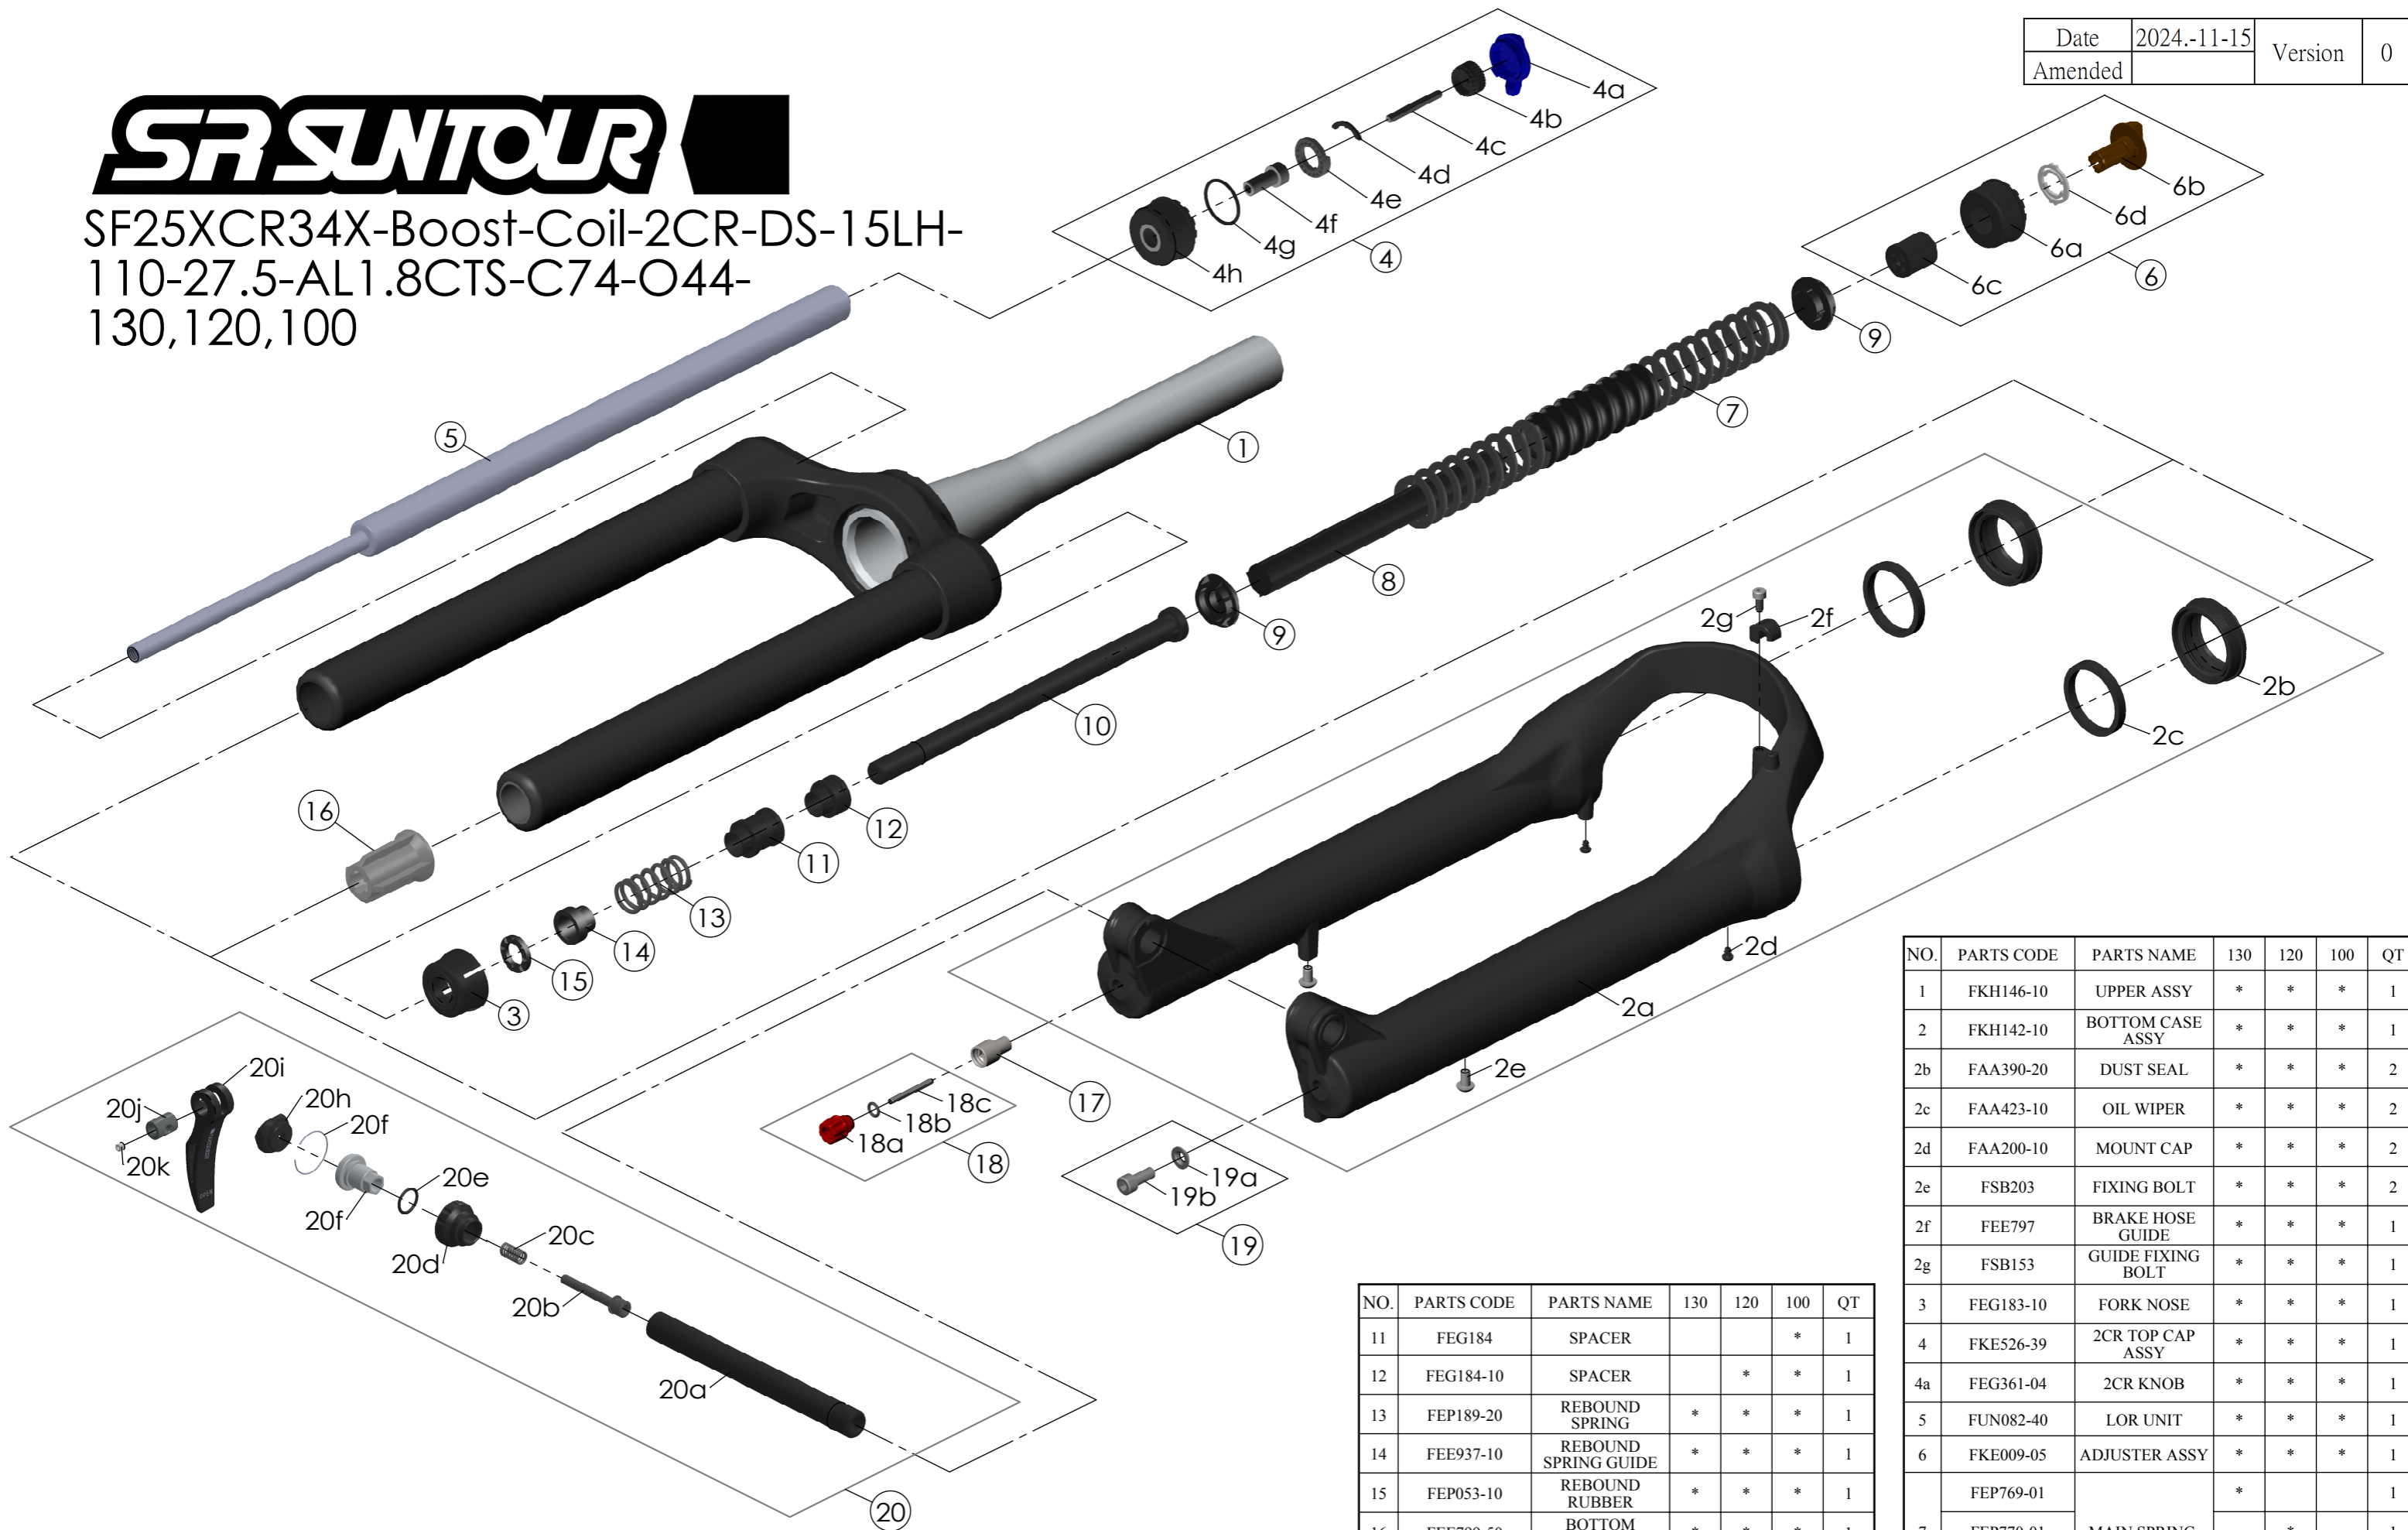

SR SUNTOUR

SF25XCR34X-Boost-Coil-2CR-DS-15LH-
110-27.5-AL1.8CTS-C74-O44-
130,120,100

Date	2024.-11-15	Version	0
Amended			

NO.	PARTS CODE	PARTS NAME	130	120	100	QT
1	FKH146-10	UPPER ASSY	*	*	*	1
2	FKH142-10	BOTTOM CASE ASSY	*	*	*	1
2b	FAA390-20	DUST SEAL	*	*	*	2
2c	FAA423-10	OIL WIPER	*	*	*	2
2d	FAA200-10	MOUNT CAP	*	*	*	2
2e	FSB203	FIXING BOLT	*	*	*	2
2f	FEE797	BRAKE HOSE GUIDE	*	*	*	1
2g	FSB153	GUIDE FIXING BOLT	*	*	*	1
3	FEG183-10	FORK NOSE	*	*	*	1
4	FKE526-39	2CR TOP CAP ASSY	*	*	*	1
4a	FEG361-04	2CR KNOB	*	*	*	1
5	FUN082-40	LOR UNIT	*	*	*	1
6	FKE009-05	ADJUSTER ASSY	*	*	*	1
7	FEP769-01	MAIN SPRING	*			1
	FEP770-01			*		1
	FEP771-01				*	1
8	FEP775	DAMPER	*	*	*	1
9	FEE262-60	SPRING GUIDE	*	*	*	2
10	FEE798-10	SUPPORT TUBE	*	*	*	1

NO.	PARTS CODE	PARTS NAME	130	120	100	QT
11	FEG184	SPACER			*	1
12	FEG184-10	SPACER		*	*	1
13	FEP189-20	REBOUND SPRING	*	*	*	1
14	FEE937-10	REBOUND SPRING GUIDE	*	*	*	1
15	FEP053-10	REBOUND RUBBER	*	*	*	1
16	FEE799-50	BOTTOM STOPPER	*	*	*	1
17	FSB058	DAMPER FIXING BOLT	*	*	*	1
18	FKA004-30	REBOUND KNOB ASSY	*	*	*	1
19	FKA044	FIXING BOLT SET	*	*	*	1
20	FKA116-02	15LH-110 AXLE SET	*	*	*	1