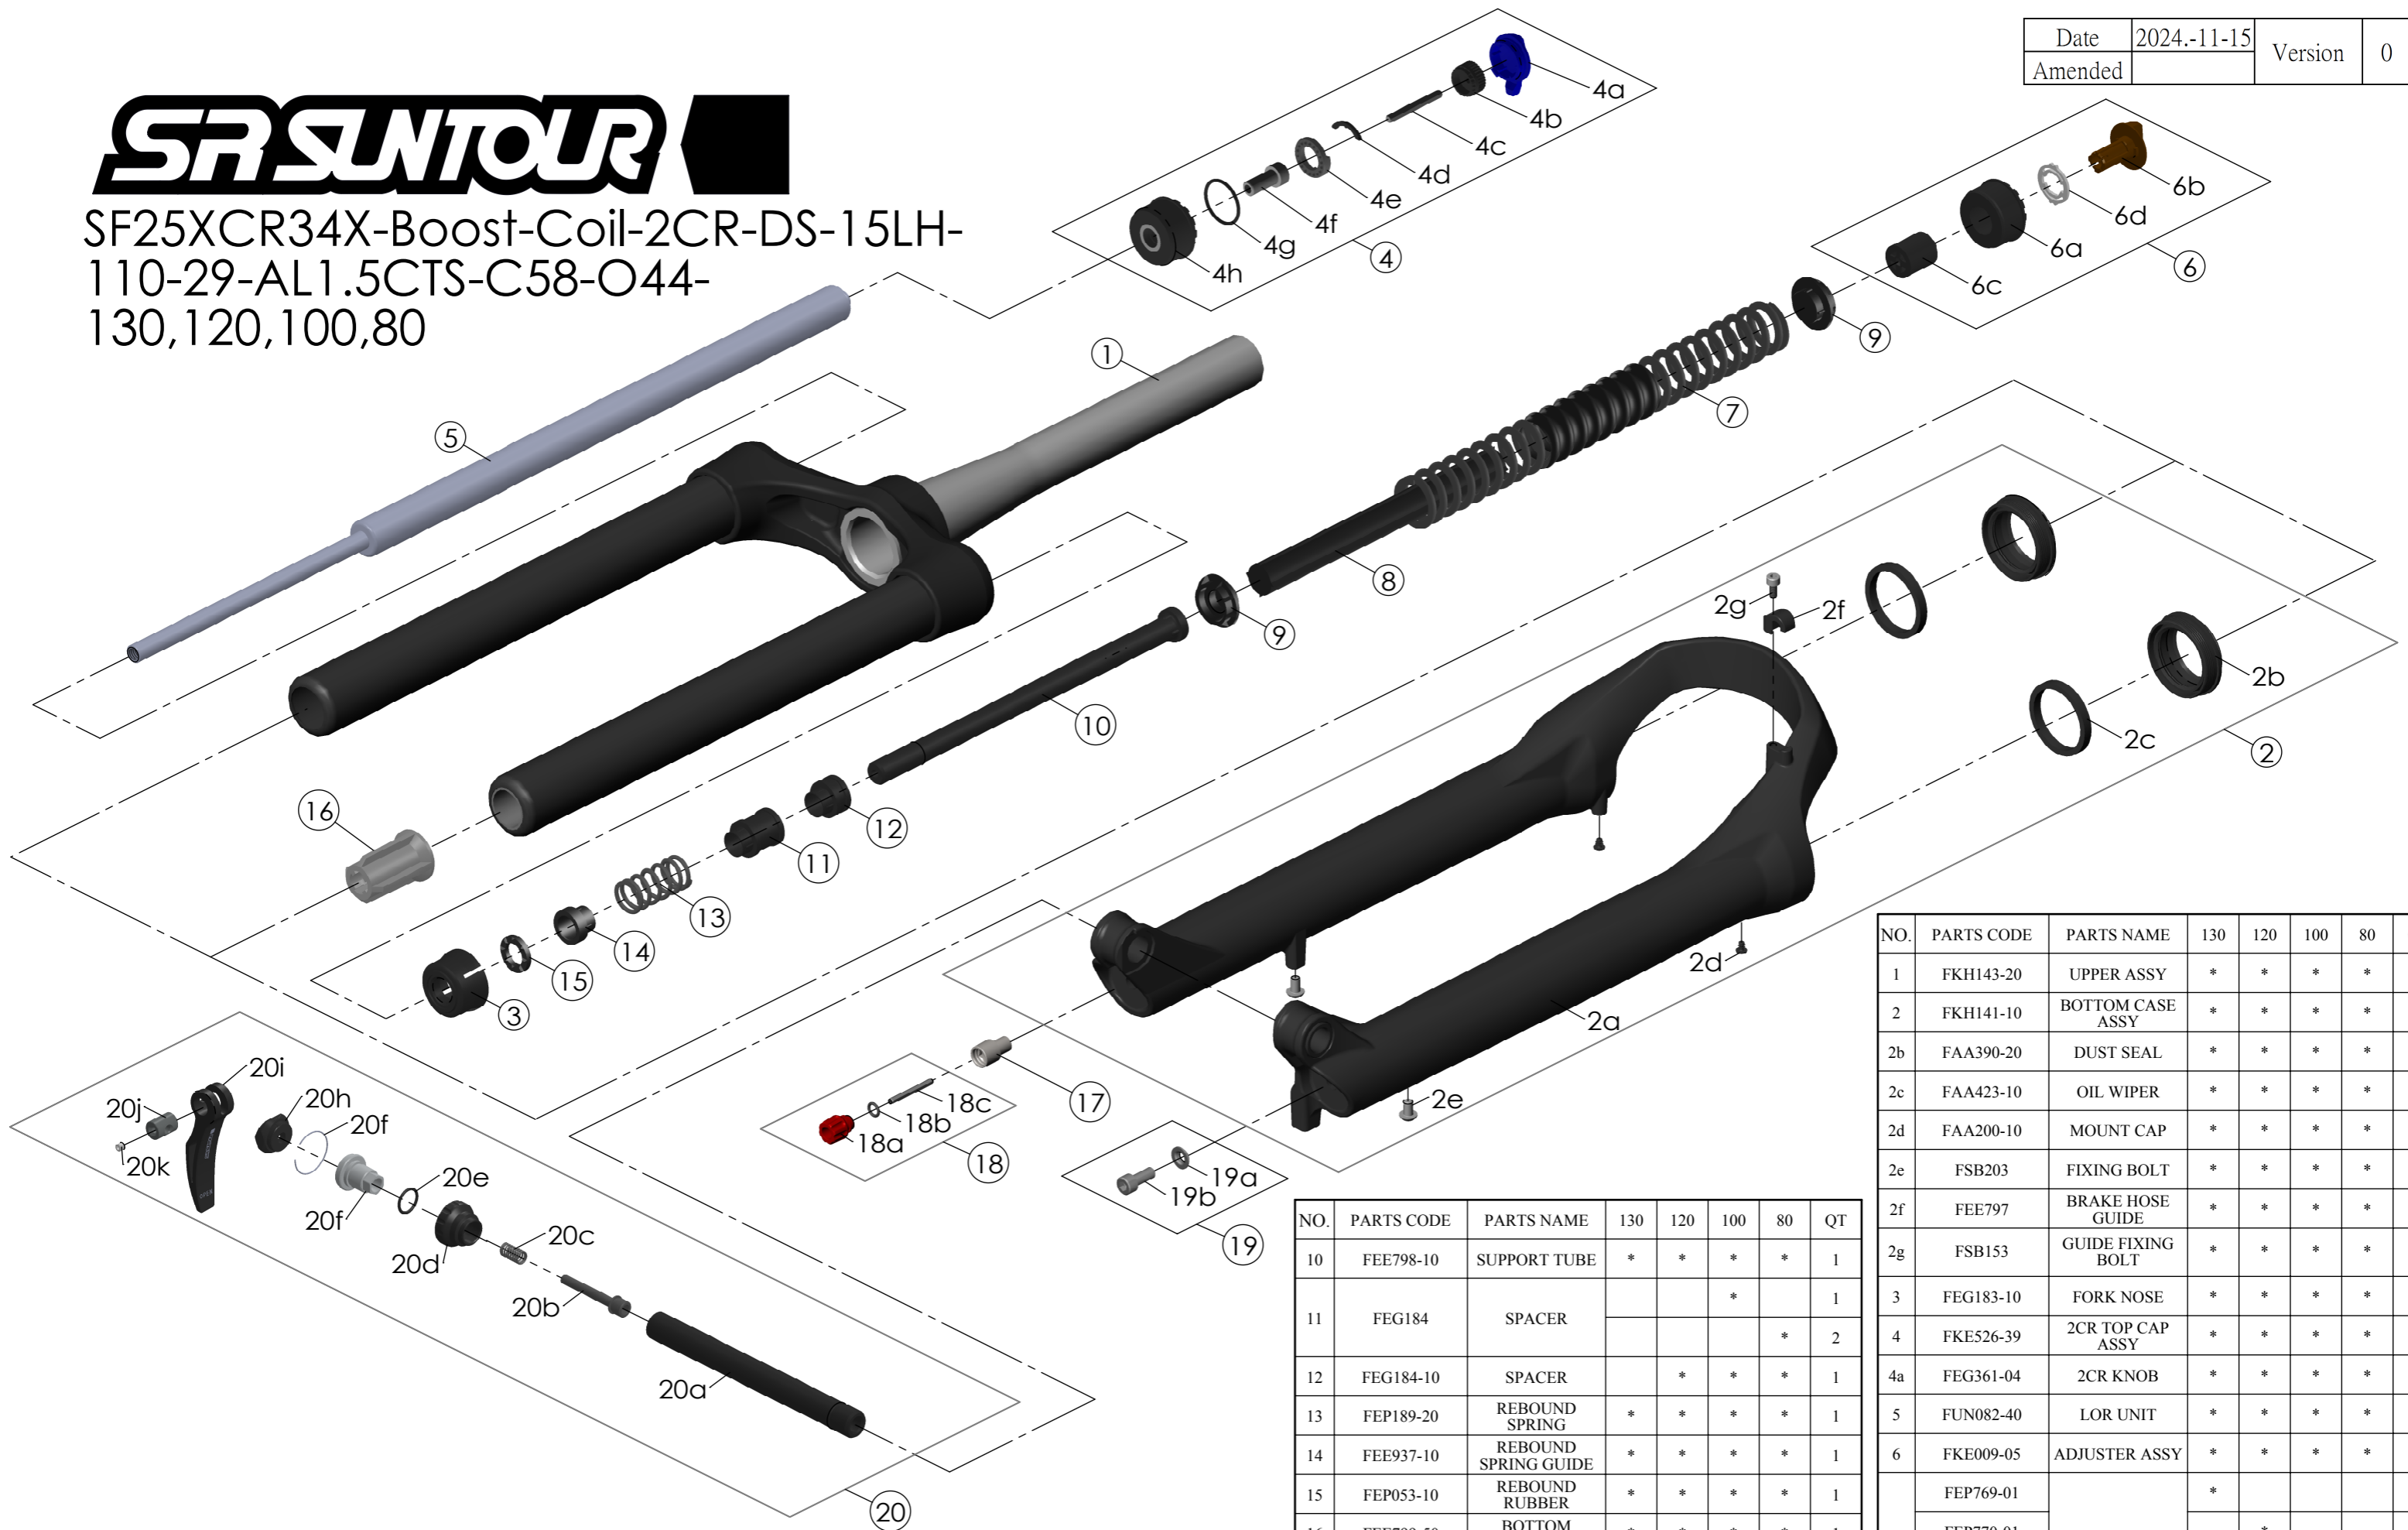

SUNTOUR

SF25XCR34X-Boost-Coil-2CR-DS-15LH-
110-29-AL1.5CTS-C58-O44-
130,120,100,80

Date	2024.-11-15	Version	0
Amended			

NO.	PARTS CODE	PARTS NAME	130	120	100	80	QT
10	FEE798-10	SUPPORT TUBE	*	*	*	*	1
11	FEG184	SPACER			*		1
					*		2
12	FEG184-10	SPACER		*	*	*	1
13	FEP189-20	REBOUND SPRING	*	*	*	*	1
14	FEE937-10	REBOUND SPRING GUIDE	*	*	*	*	1
15	FEP053-10	REBOUND RUBBER	*	*	*	*	1
16	FEE799-50	BOTTOM STOPPER	*	*	*	*	1
17	FSB058	DAMPER FIXING BOLT	*	*	*	*	1
18	FKA004-30	REBOUND KNOB ASSY	*	*	*	*	1
19	FKA044	FIXING BOLT SET	*	*	*	*	1
20	FKA116-02	15LH-110 AXLE SET	*	*	*	*	1

NO.	PARTS CODE	PARTS NAME	130	120	100	80	QT
1	FKH143-20	UPPER ASSY	*	*	*	*	1
2	FKH141-10	BOTTOM CASE ASSY	*	*	*	*	1
2b	FAA390-20	DUST SEAL	*	*	*	*	2
2c	FAA423-10	OIL WIPER	*	*	*	*	2
2d	FAA200-10	MOUNT CAP	*	*	*	*	2
2e	FSB203	FIXING BOLT	*	*	*	*	2
2f	FEE797	BRAKE HOSE GUIDE	*	*	*	*	1
2g	FSB153	GUIDE FIXING BOLT	*	*	*	*	1
3	FEG183-10	FORK NOSE	*	*	*	*	1
			*	*	*	*	1
			*	*	*	*	1
			*	*	*	*	1
4	FKE526-39	2CR TOP CAP ASSY	*	*	*	*	1
			*	*	*	*	1
			*	*	*	*	1
			*	*	*	*	1
5	FUN082-40	LOR UNIT	*	*	*	*	1
			*	*	*	*	1
			*	*	*	*	1
			*	*	*	*	1
6	FKE009-05	ADJUSTER ASSY	*	*	*	*	1
			*	*	*	*	1
			*	*	*	*	1
			*	*	*	*	1
7	FEP769-01	MAIN SPRING	*				1
				*			1
					*		1
						*	1
8	FEP775	DAMPER	*	*	*	*	1
9	FEE262-60	SPRING GUIDE	*	*	*	*	2