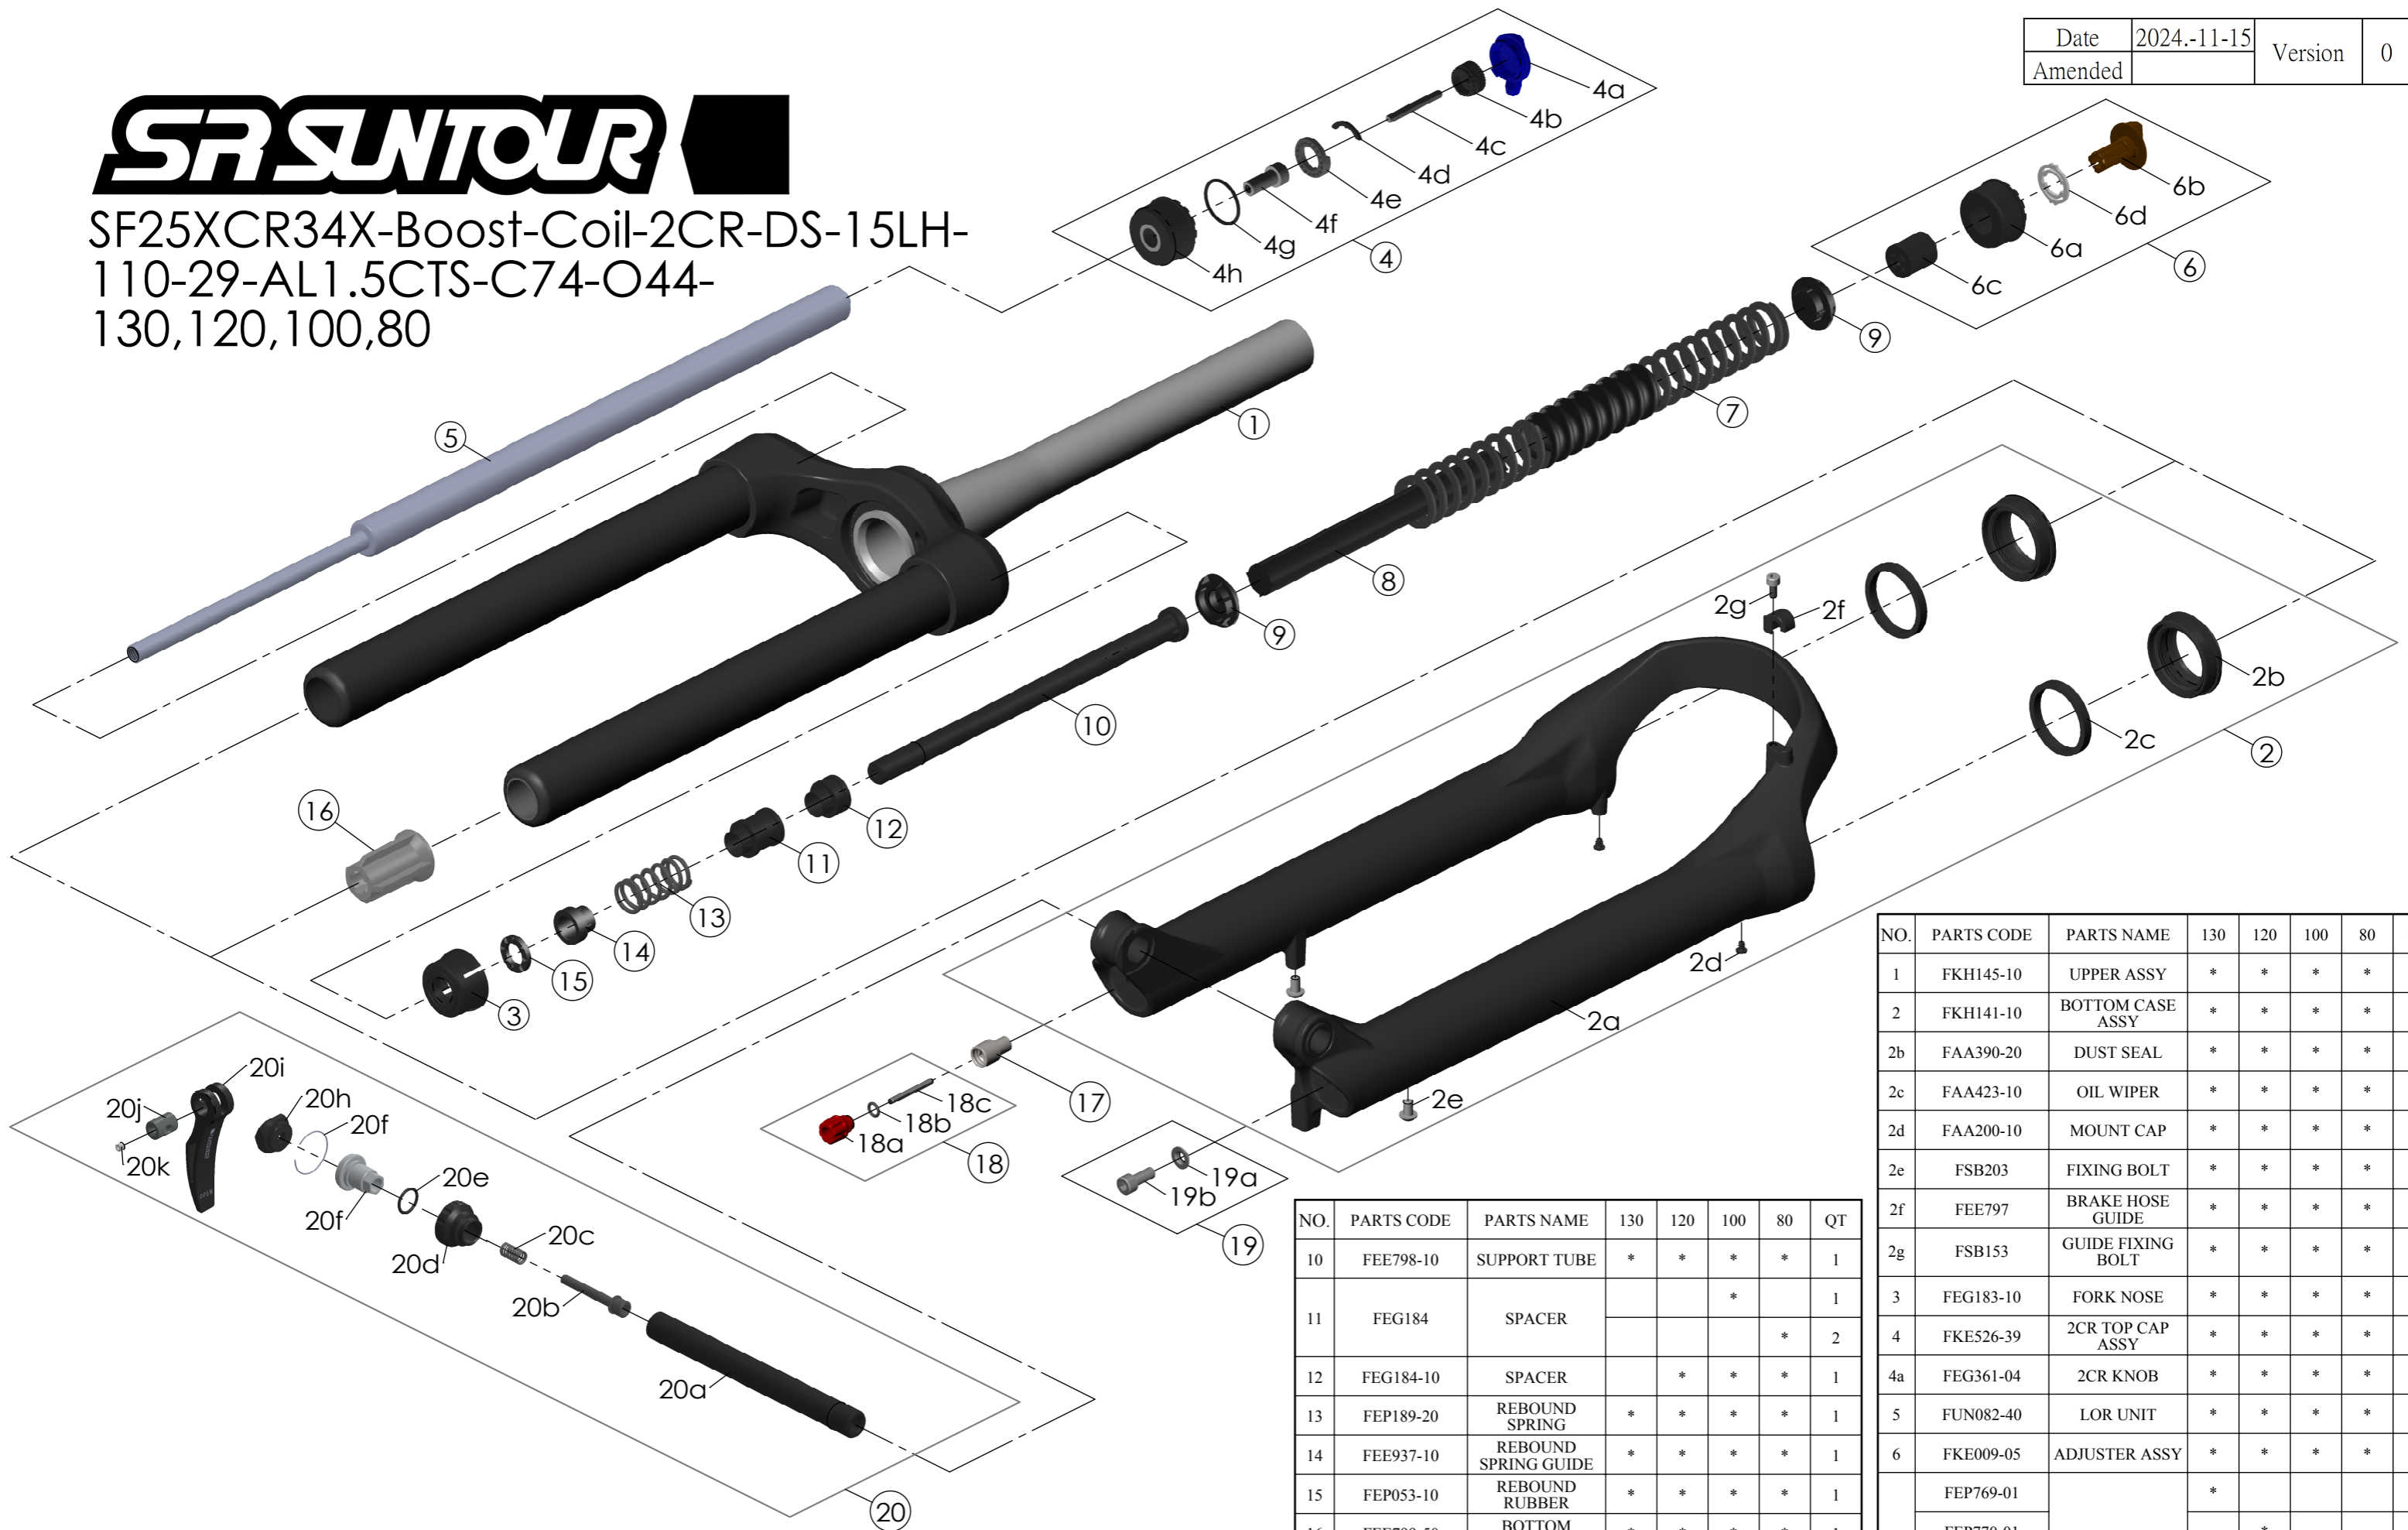

SF25XCR34X-Boost-Coil-2CR-DS-15LH-  
110-29-AL1.5CTS-C74-O44-  
130,120,100,80

Date	2024.-11-15	Version	0
Amended			

NO.	PARTS CODE	PARTS NAME	130	120	100	80	QT
1	FKH145-10	UPPER ASSY	*	*	*	*	1
2	FKH141-10	BOTTOM CASE ASSY	*	*	*	*	1
2b	FAA390-20	DUST SEAL	*	*	*	*	2
2c	FAA423-10	OIL WIPER	*	*	*	*	2
2d	FAA200-10	MOUNT CAP	*	*	*	*	2
2e	FSB203	FIXING BOLT	*	*	*	*	2
2f	FEE797	BRAKE HOSE GUIDE	*	*	*	*	1
2g	FSB153	GUIDE FIXING BOLT	*	*	*	*	1
3	FEG183-10	FORK NOSE	*	*	*	*	1
4	FKE526-39	2CR TOP CAP ASSY	*	*	*	*	1
4a	FEG361-04	2CR KNOB	*	*	*	*	1
5	FUN082-40	LOR UNIT	*	*	*	*	1
6	FKE009-05	ADJUSTER ASSY	*	*	*	*	1
7	FEP769-01	MAIN SPRING	*				1
	FEP770-01			*			1
	FEP771-01				*		1
	FEP837-01					*	1
8	FEP775	DAMPER	*	*	*	*	1
9	FEE262-60	SPRING GUIDE	*	*	*	*	2

NO.	PARTS CODE	PARTS NAME	130	120	100	80	QT
10	FEE798-10	SUPPORT TUBE	*	*	*	*	1
11	FEG184	SPACER			*		1
					*		2
12	FEG184-10	SPACER		*	*	*	1
13	FEP189-20	REBOUND SPRING	*	*	*	*	1
14	FEE937-10	REBOUND SPRING GUIDE	*	*	*	*	1
15	FEP053-10	REBOUND RUBBER	*	*	*	*	1
16	FEE799-50	BOTTOM STOPPER	*	*	*	*	1
17	FSB058	DAMPER FIXING BOLT	*	*	*	*	1
18	FKA004-30	REBOUND KNOB ASSY	*	*	*	*	1
19	FKA044	FIXING BOLT SET	*	*	*	*	1
20	FKA116-02	15LH-110 AXLE SET	*	*	*	*	1