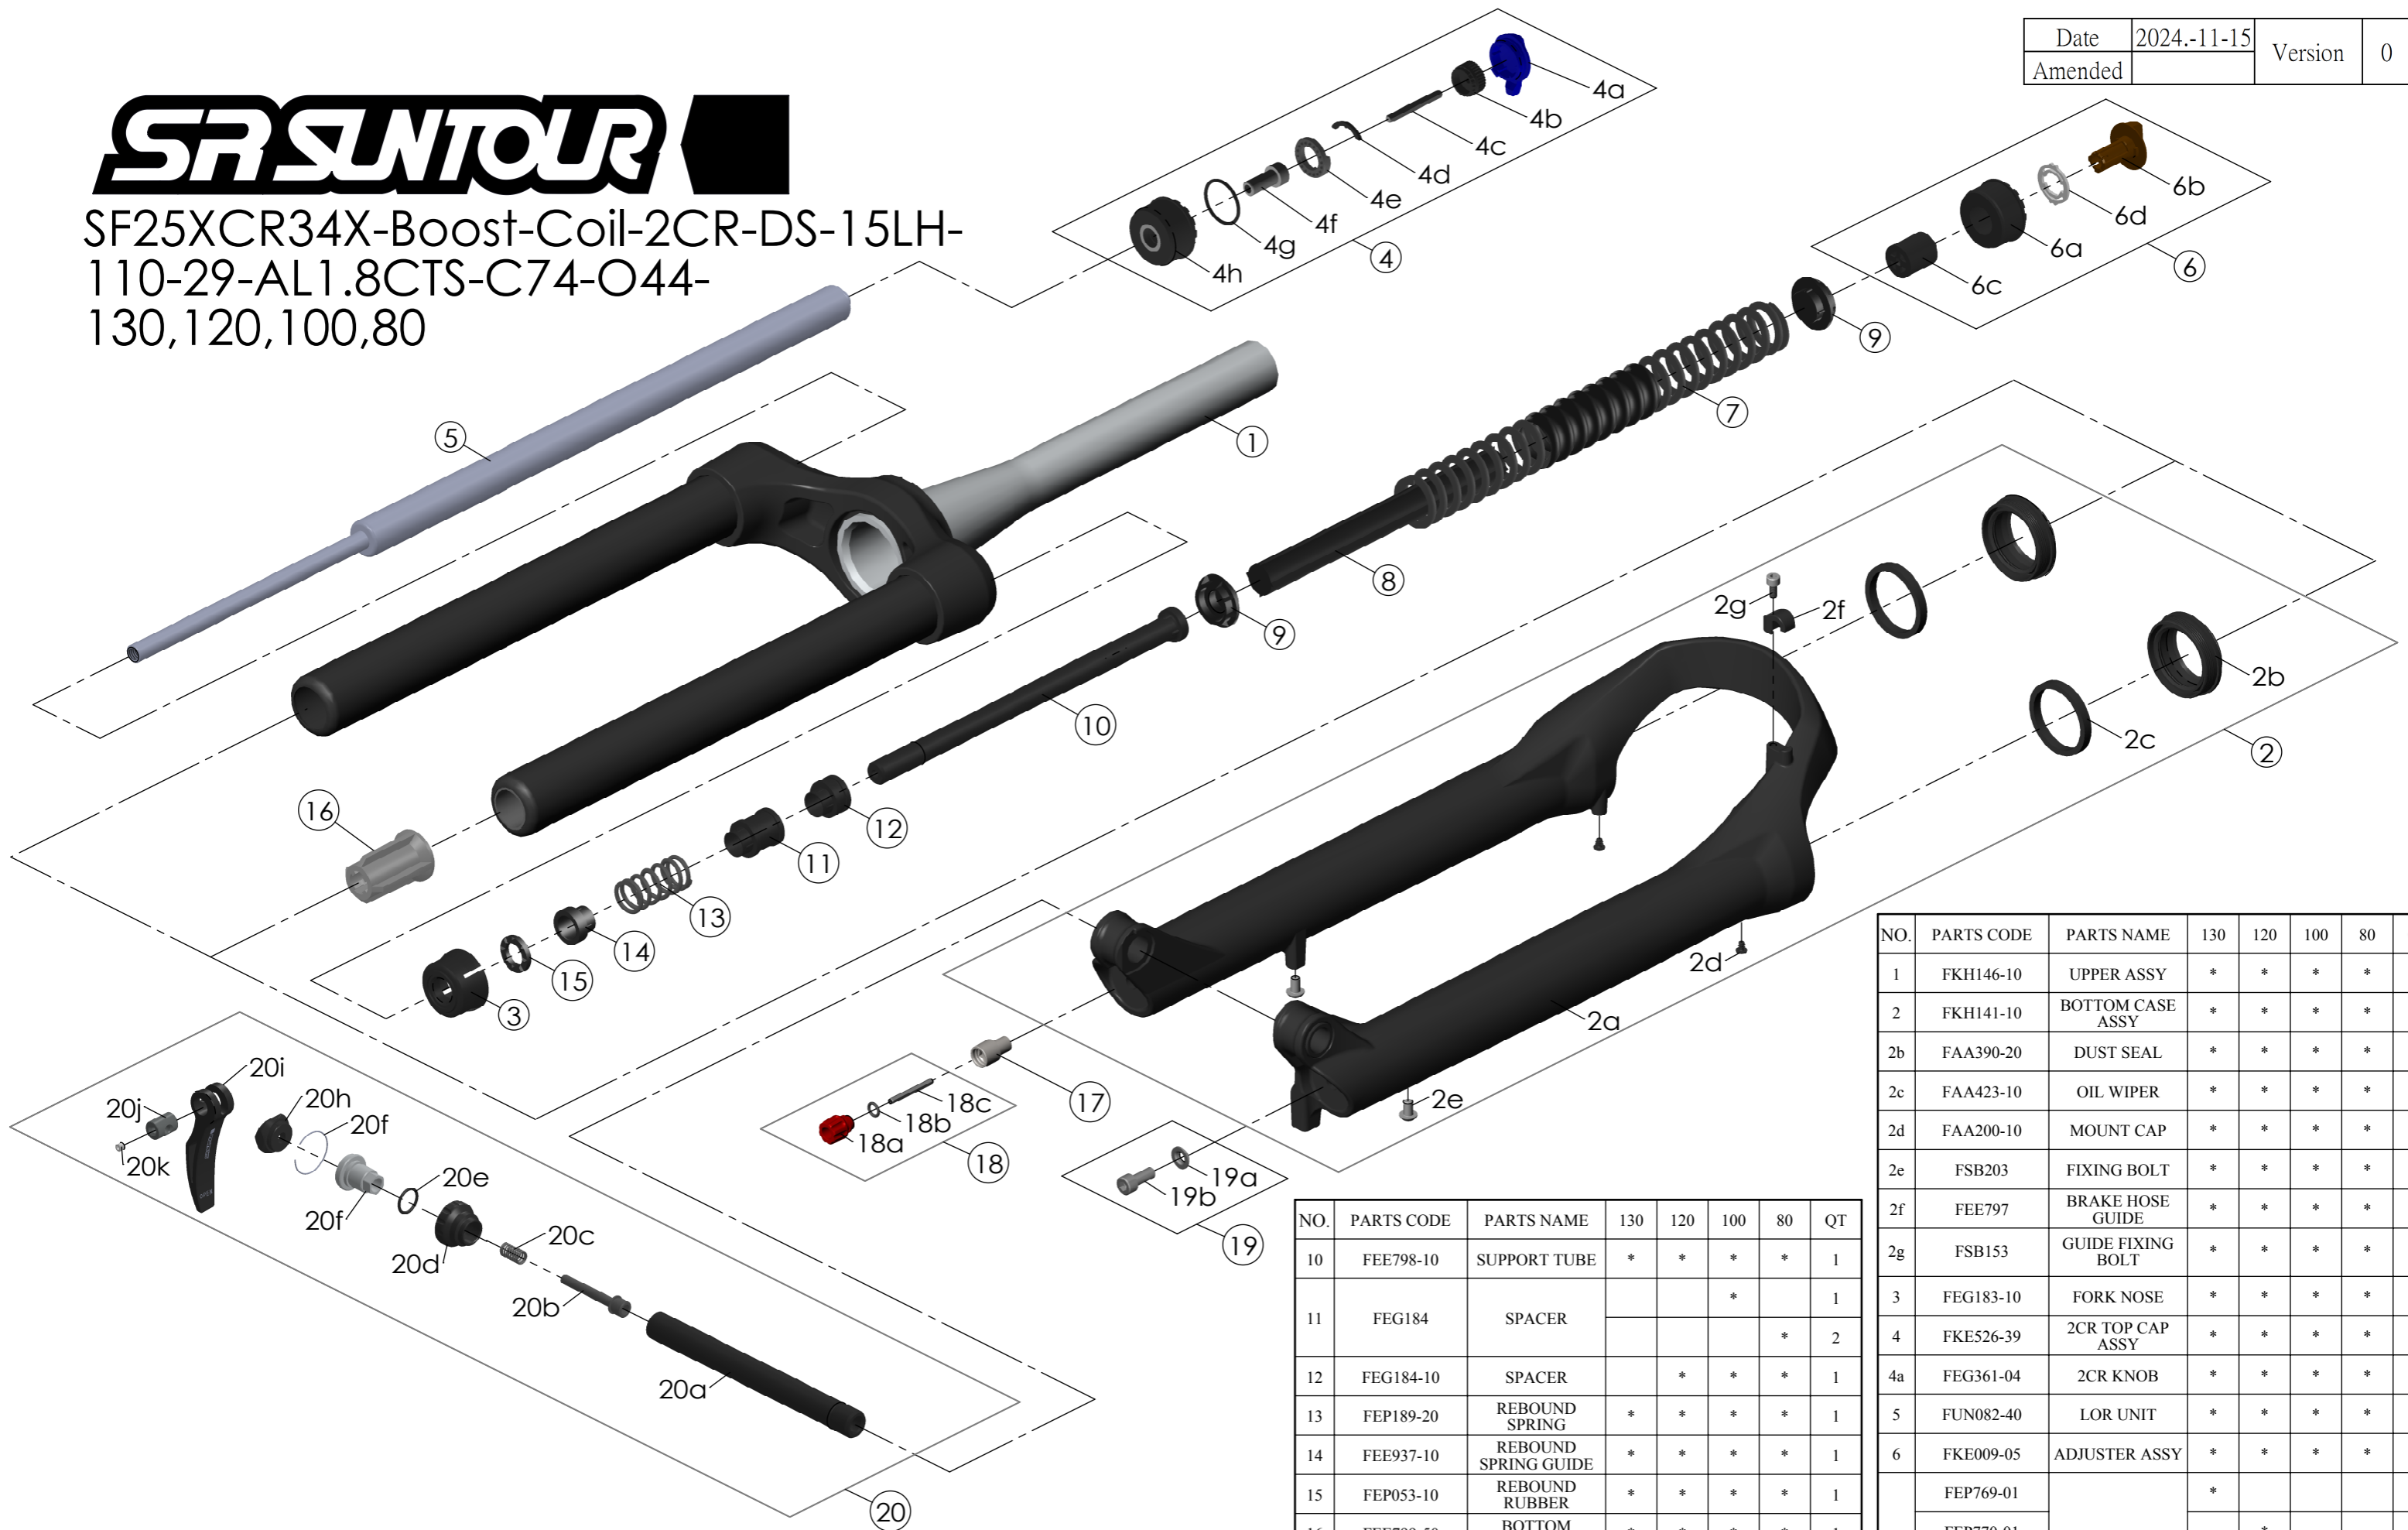

SR SUNTOUR

SF25XCR34X-Boost-Coil-2CR-DS-15LH-
110-29-AL1.8CTS-C74-O44-
130,120,100,80

Date	2024.-11-15	Version	0
Amended			

NO.	PARTS CODE	PARTS NAME	130	120	100	80	QT
10	FEE798-10	SUPPORT TUBE	*	*	*	*	1
11	FEG184	SPACER			*		1
					*		2
12	FEG184-10	SPACER		*	*	*	1
13	FEP189-20	REBOUND SPRING	*	*	*	*	1
14	FEE937-10	REBOUND SPRING GUIDE	*	*	*	*	1
15	FEP053-10	REBOUND RUBBER	*	*	*	*	1
16	FEE799-50	BOTTOM STOPPER	*	*	*	*	1
17	FSB058	DAMPER FIXING BOLT	*	*	*	*	1
18	FKA004-30	REBOUND KNOB ASSY	*	*	*	*	1
19	FKA044	FIXING BOLT SET	*	*	*	*	1
20	FKA116-02	15LH-110 AXLE SET	*	*	*	*	1

NO.	PARTS CODE	PARTS NAME	130	120	100	80	QT
1	FKH146-10	UPPER ASSY	*	*	*	*	1
2	FKH141-10	BOTTOM CASE ASSY	*	*	*	*	1
2b	FAA390-20	DUST SEAL	*	*	*	*	2
2c	FAA423-10	OIL WIPER	*	*	*	*	2
2d	FAA200-10	MOUNT CAP	*	*	*	*	2
2e	FSB203	FIXING BOLT	*	*	*	*	2
2f	FEE797	BRAKE HOSE GUIDE	*	*	*	*	1
2g	FSB153	GUIDE FIXING BOLT	*	*	*	*	1
3	FEG183-10	FORK NOSE	*	*	*	*	1
			*	*	*	*	1
			*	*	*	*	1
			*	*	*	*	1
4	FKE526-39	2CR TOP CAP ASSY	*	*	*	*	1
			*	*	*	*	1
			*	*	*	*	1
			*	*	*	*	1
5	FUN082-40	LOR UNIT	*	*	*	*	1
			*	*	*	*	1
			*	*	*	*	1
			*	*	*	*	1
6	FKE009-05	ADJUSTER ASSY	*	*	*	*	1
			*	*	*	*	1
			*	*	*	*	1
			*	*	*	*	1
7	FEP769-01	MAIN SPRING	*				1
				*			1
					*		1
						*	1
8	FEP775	DAMPER	*	*	*	*	1
9	FEE262-60	SPRING GUIDE	*	*	*	*	2