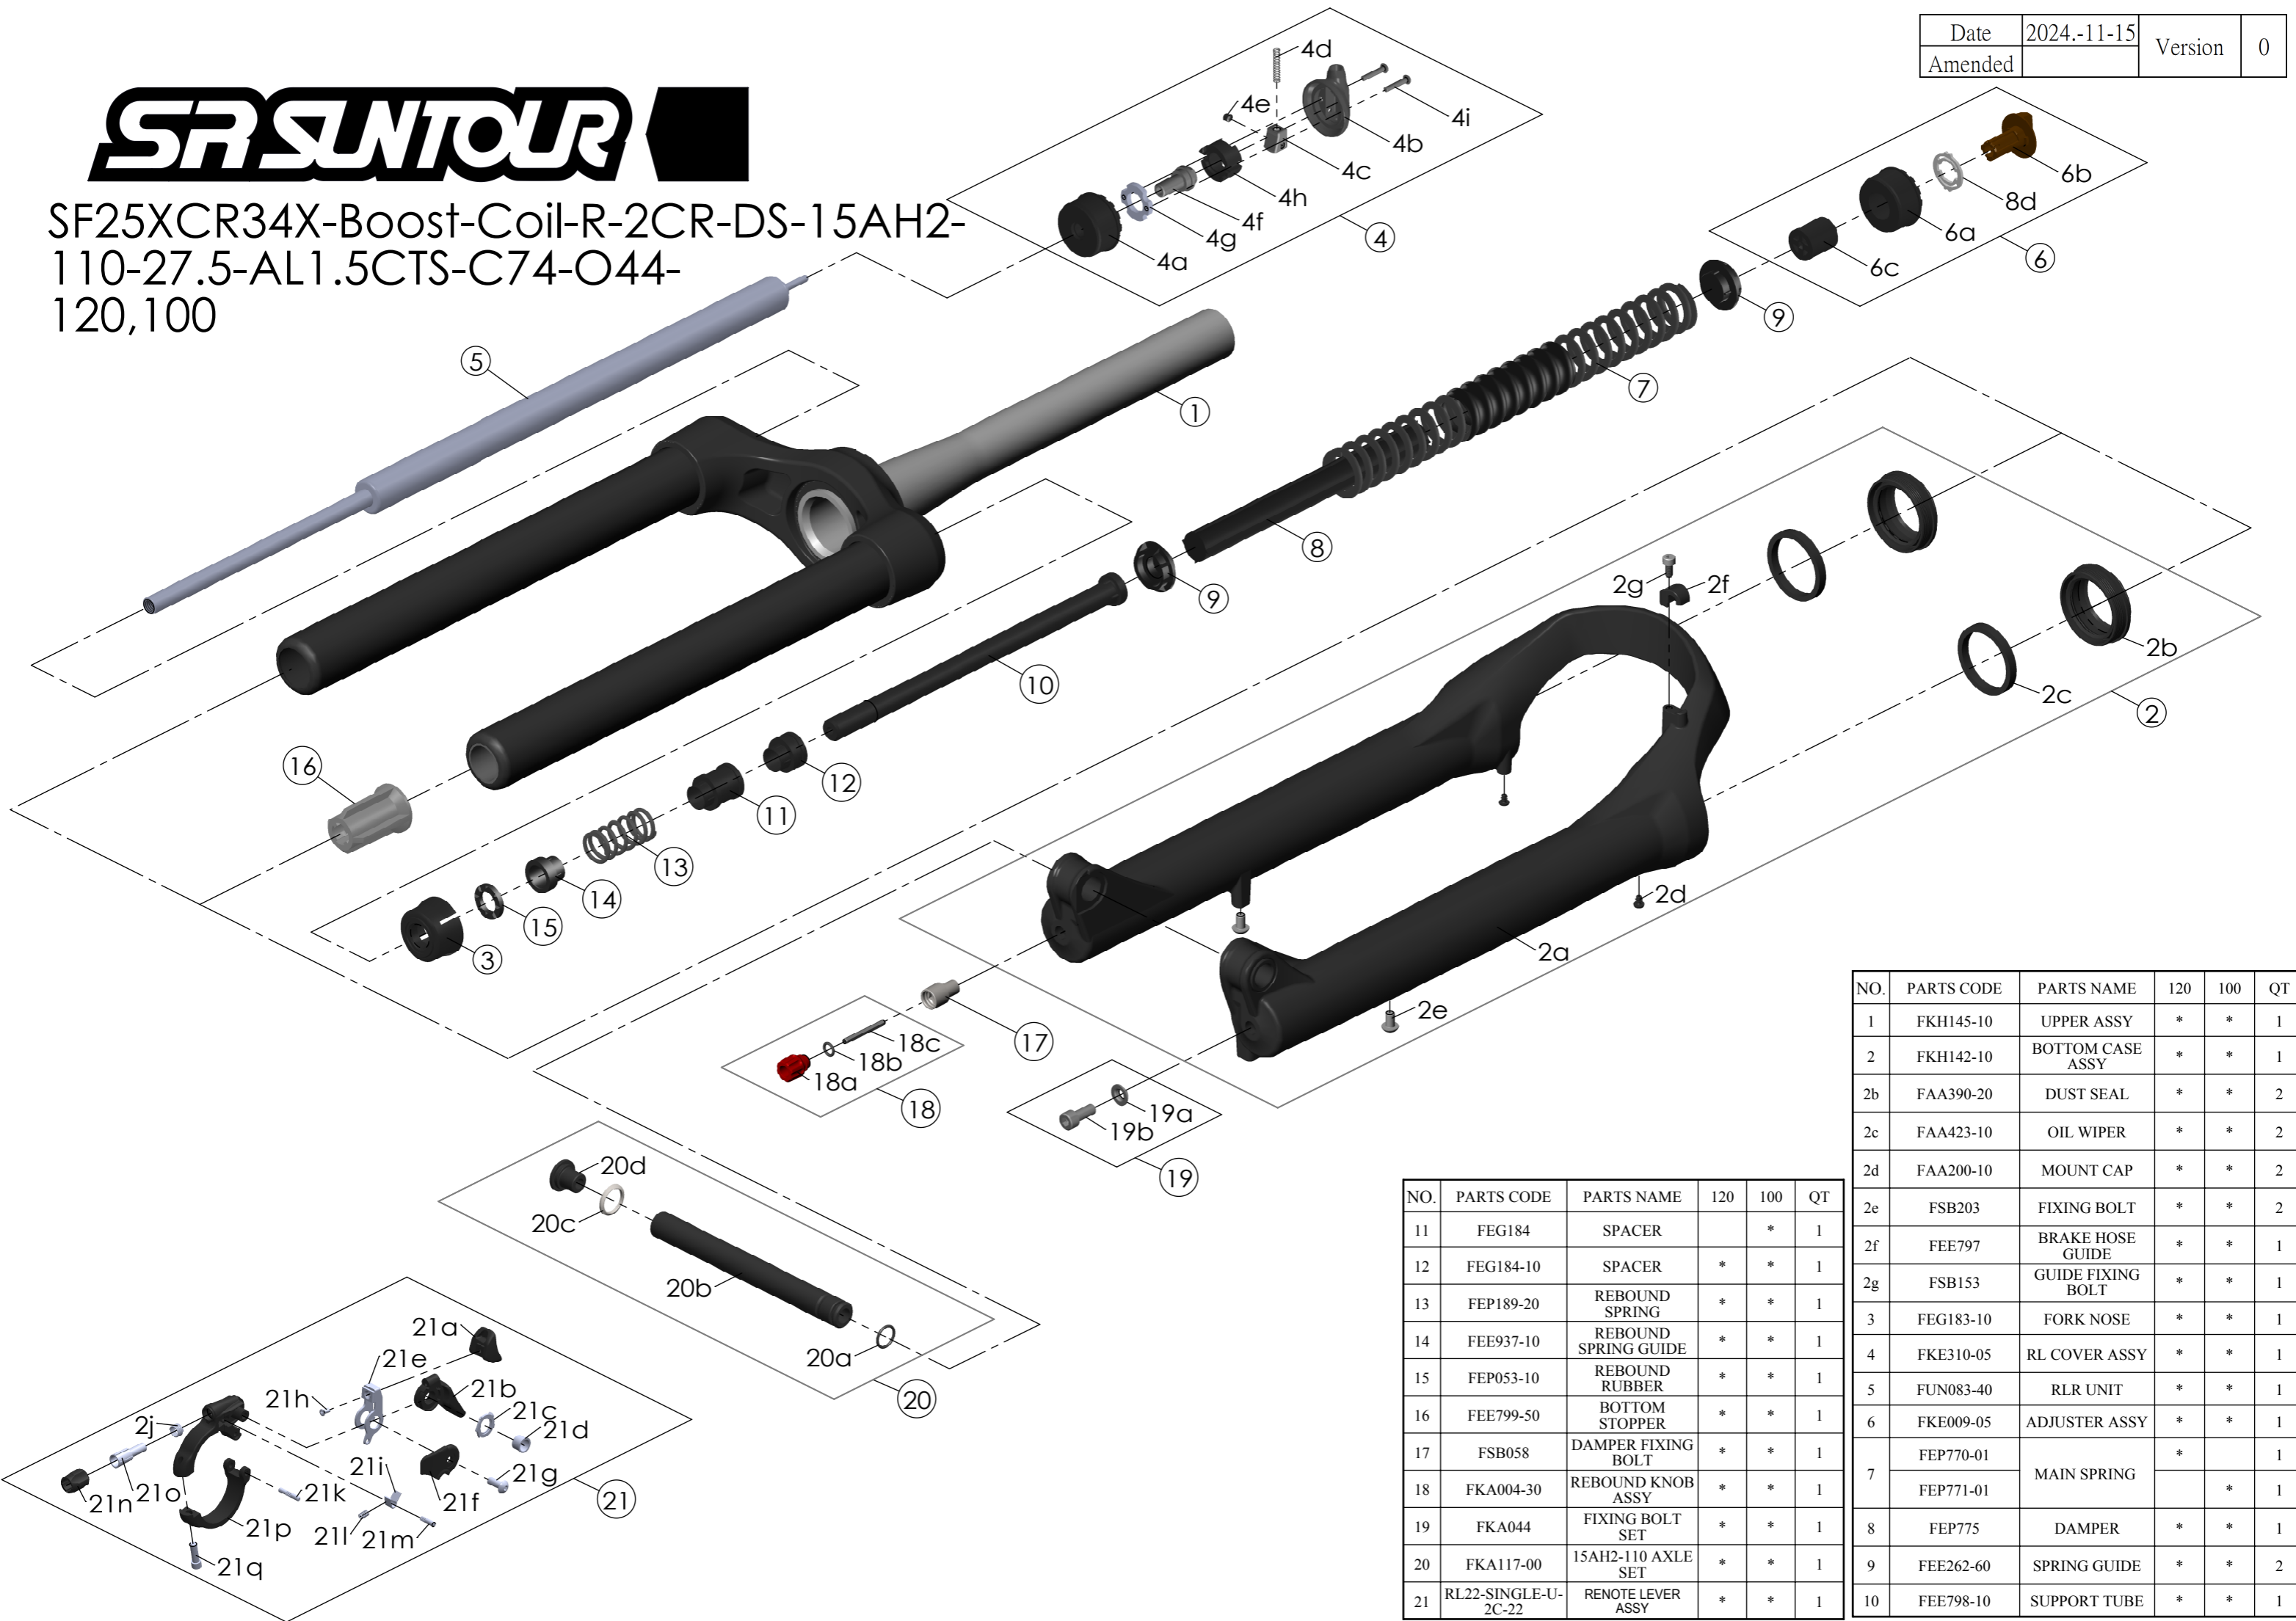

SF25XCR34X-Boost-Coil-R-2CR-DS-15AH2-  
110-27.5-AL1.5CTS-C74-O44-  
120,100

Date	2024.-11-15	Version	0
Amended			

NO.	PARTS CODE	PARTS NAME	120	100	QT
11	FEG184	SPACER		*	1
12	FEG184-10	SPACER	*	*	1
13	FEP189-20	REBOUND SPRING	*	*	1
14	FEE937-10	REBOUND SPRING GUIDE	*	*	1
15	FEP053-10	REBOUND RUBBER	*	*	1
16	FEE799-50	BOTTOM STOPPER	*	*	1
17	FSB058	DAMPER FIXING BOLT	*	*	1
18	FKA004-30	REBOUND KNOB ASSY	*	*	1
19	FKA044	FIXING BOLT SET	*	*	1
20	FKA117-00	15AH2-110 AXLE SET	*	*	1
21	RL22-SINGLE-U-2C-22	RENOTE LEVER ASSY	*	*	1

NO.	PARTS CODE	PARTS NAME	120	100	QT
1	FKH145-10	UPPER ASSY	*	*	1
2	FKH142-10	BOTTOM CASE ASSY	*	*	1
2b	FAA390-20	DUST SEAL	*	*	2
2c	FAA423-10	OIL WIPER	*	*	2
2d	FAA200-10	MOUNT CAP	*	*	2
2e	FSB203	FIXING BOLT	*	*	2
2f	FEE797	BRAKE HOSE GUIDE	*	*	1
2g	FSB153	GUIDE FIXING BOLT	*	*	1
3	FEG183-10	FORK NOSE	*	*	1
4	FKE310-05	RL COVER ASSY	*	*	1
5	FUN083-40	RLR UNIT	*	*	1
6	FKE009-05	ADJUSTER ASSY	*	*	1
7	FEP770-01	MAIN SPRING	*		1
	FEP771-01			*	1
8	FEP775	DAMPER	*	*	1
9	FEE262-60	SPRING GUIDE	*	*	2
10	FEE798-10	SUPPORT TUBE	*	*	1