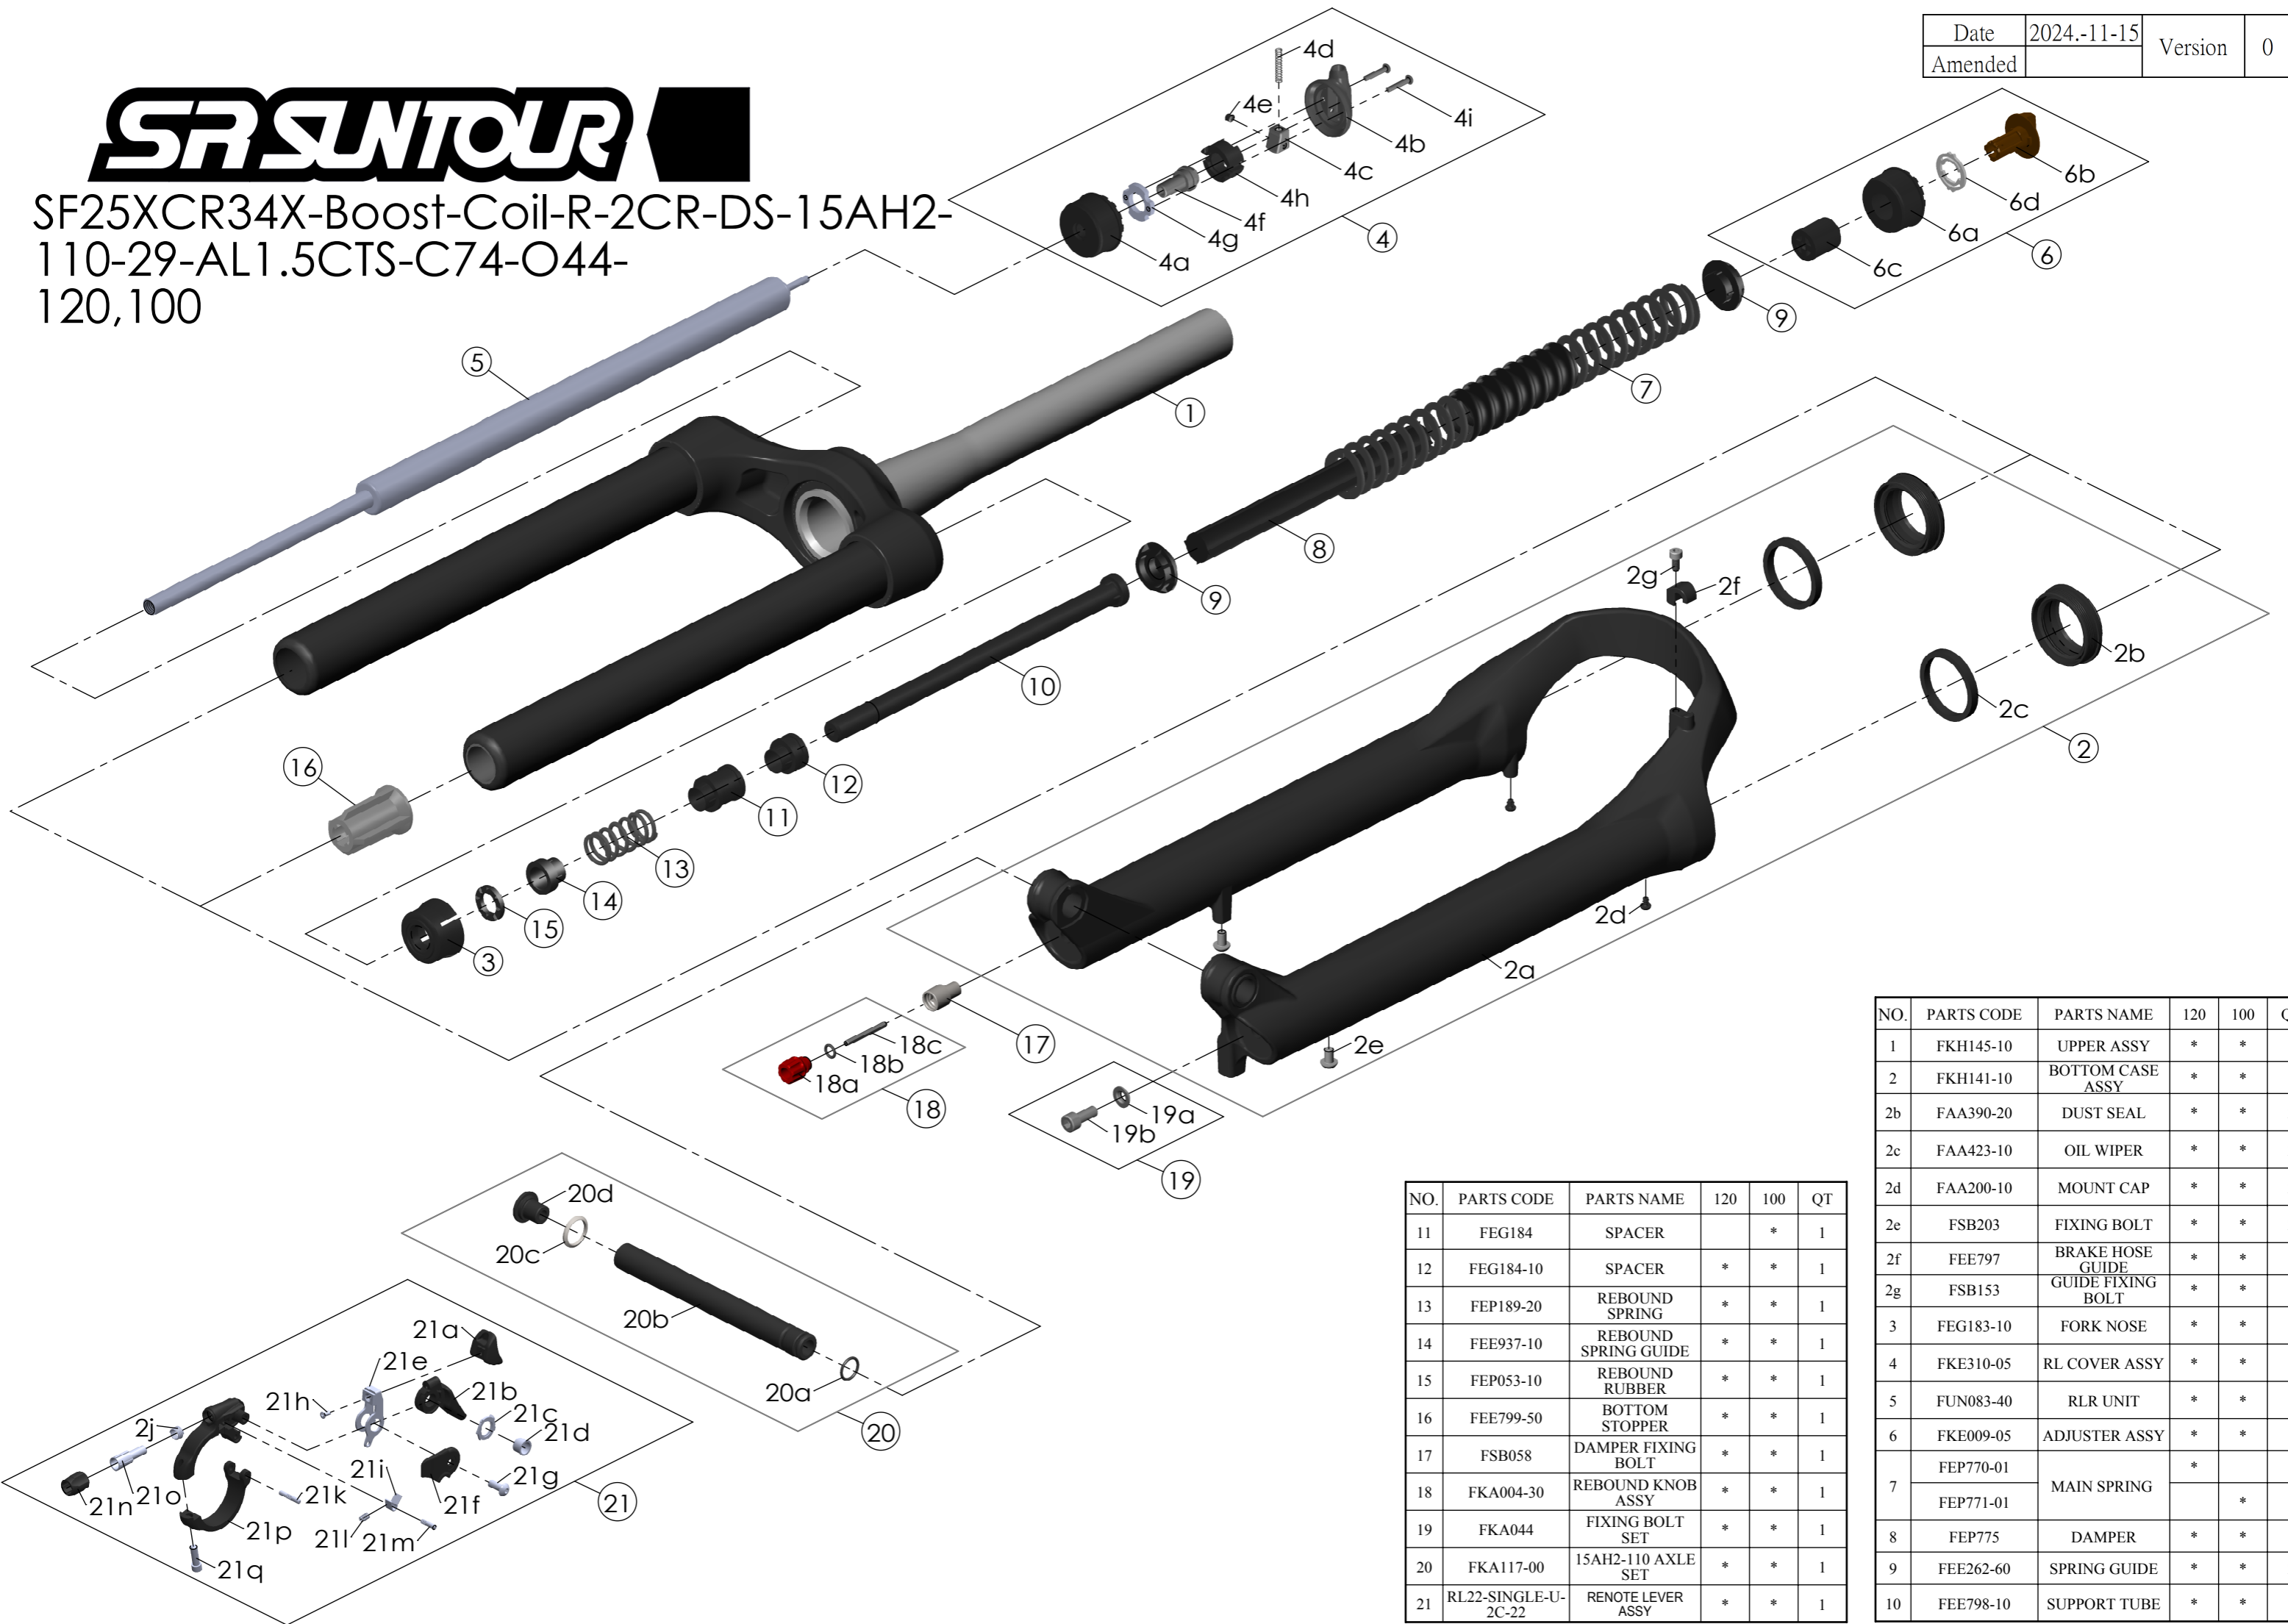

SF25XCR34X-Boost-Coil-R-2CR-DS-15AH2-110-29-AL1.5CTS-C74-O44-120,100

Date	2024.-11-15	Version	0
Amended			

NO.	PARTS CODE	PARTS NAME	120	100	QT
11	FEG184	SPACER		*	1
12	FEG184-10	SPACER	*	*	1
13	FEP189-20	REBOUND SPRING	*	*	1
14	FEE937-10	REBOUND SPRING GUIDE	*	*	1
15	FEP053-10	REBOUND RUBBER	*	*	1
16	FEE799-50	BOTTOM STOPPER	*	*	1
17	FSB058	DAMPER FIXING BOLT	*	*	1
18	FKA004-30	REBOUND KNOB ASSY	*	*	1
19	FKA044	FIXING BOLT SET	*	*	1
20	FKA117-00	15AH2-110 AXLE SET	*	*	1
21	RL22-SINGLE-U-2C-22	RENOTE LEVER ASSY	*	*	1

NO.	PARTS CODE	PARTS NAME	120	100	QT
1	FKH145-10	UPPER ASSY	*	*	1
2	FKH141-10	BOTTOM CASE ASSY	*	*	1
2b	FAA390-20	DUST SEAL	*	*	2
2c	FAA423-10	OIL WIPER	*	*	2
2d	FAA200-10	MOUNT CAP	*	*	2
2e	FSB203	FIXING BOLT	*	*	2
2f	FEE797	BRAKE HOSE GUIDE	*	*	1
2g	FSB153	GUIDE FIXING BOLT	*	*	1
3	FEG183-10	FORK NOSE	*	*	1
4	FKE310-05	RL COVER ASSY	*	*	1
5	FUN083-40	RLR UNIT	*	*	1
6	FKE009-05	ADJUSTER ASSY	*	*	1
7	FEP770-01	MAIN SPRING	*		1
	FEP771-01			*	1
8	FEP775	DAMPER	*	*	1
9	FEE262-60	SPRING GUIDE	*	*	2
10	FEE798-10	SUPPORT TUBE	*	*	1