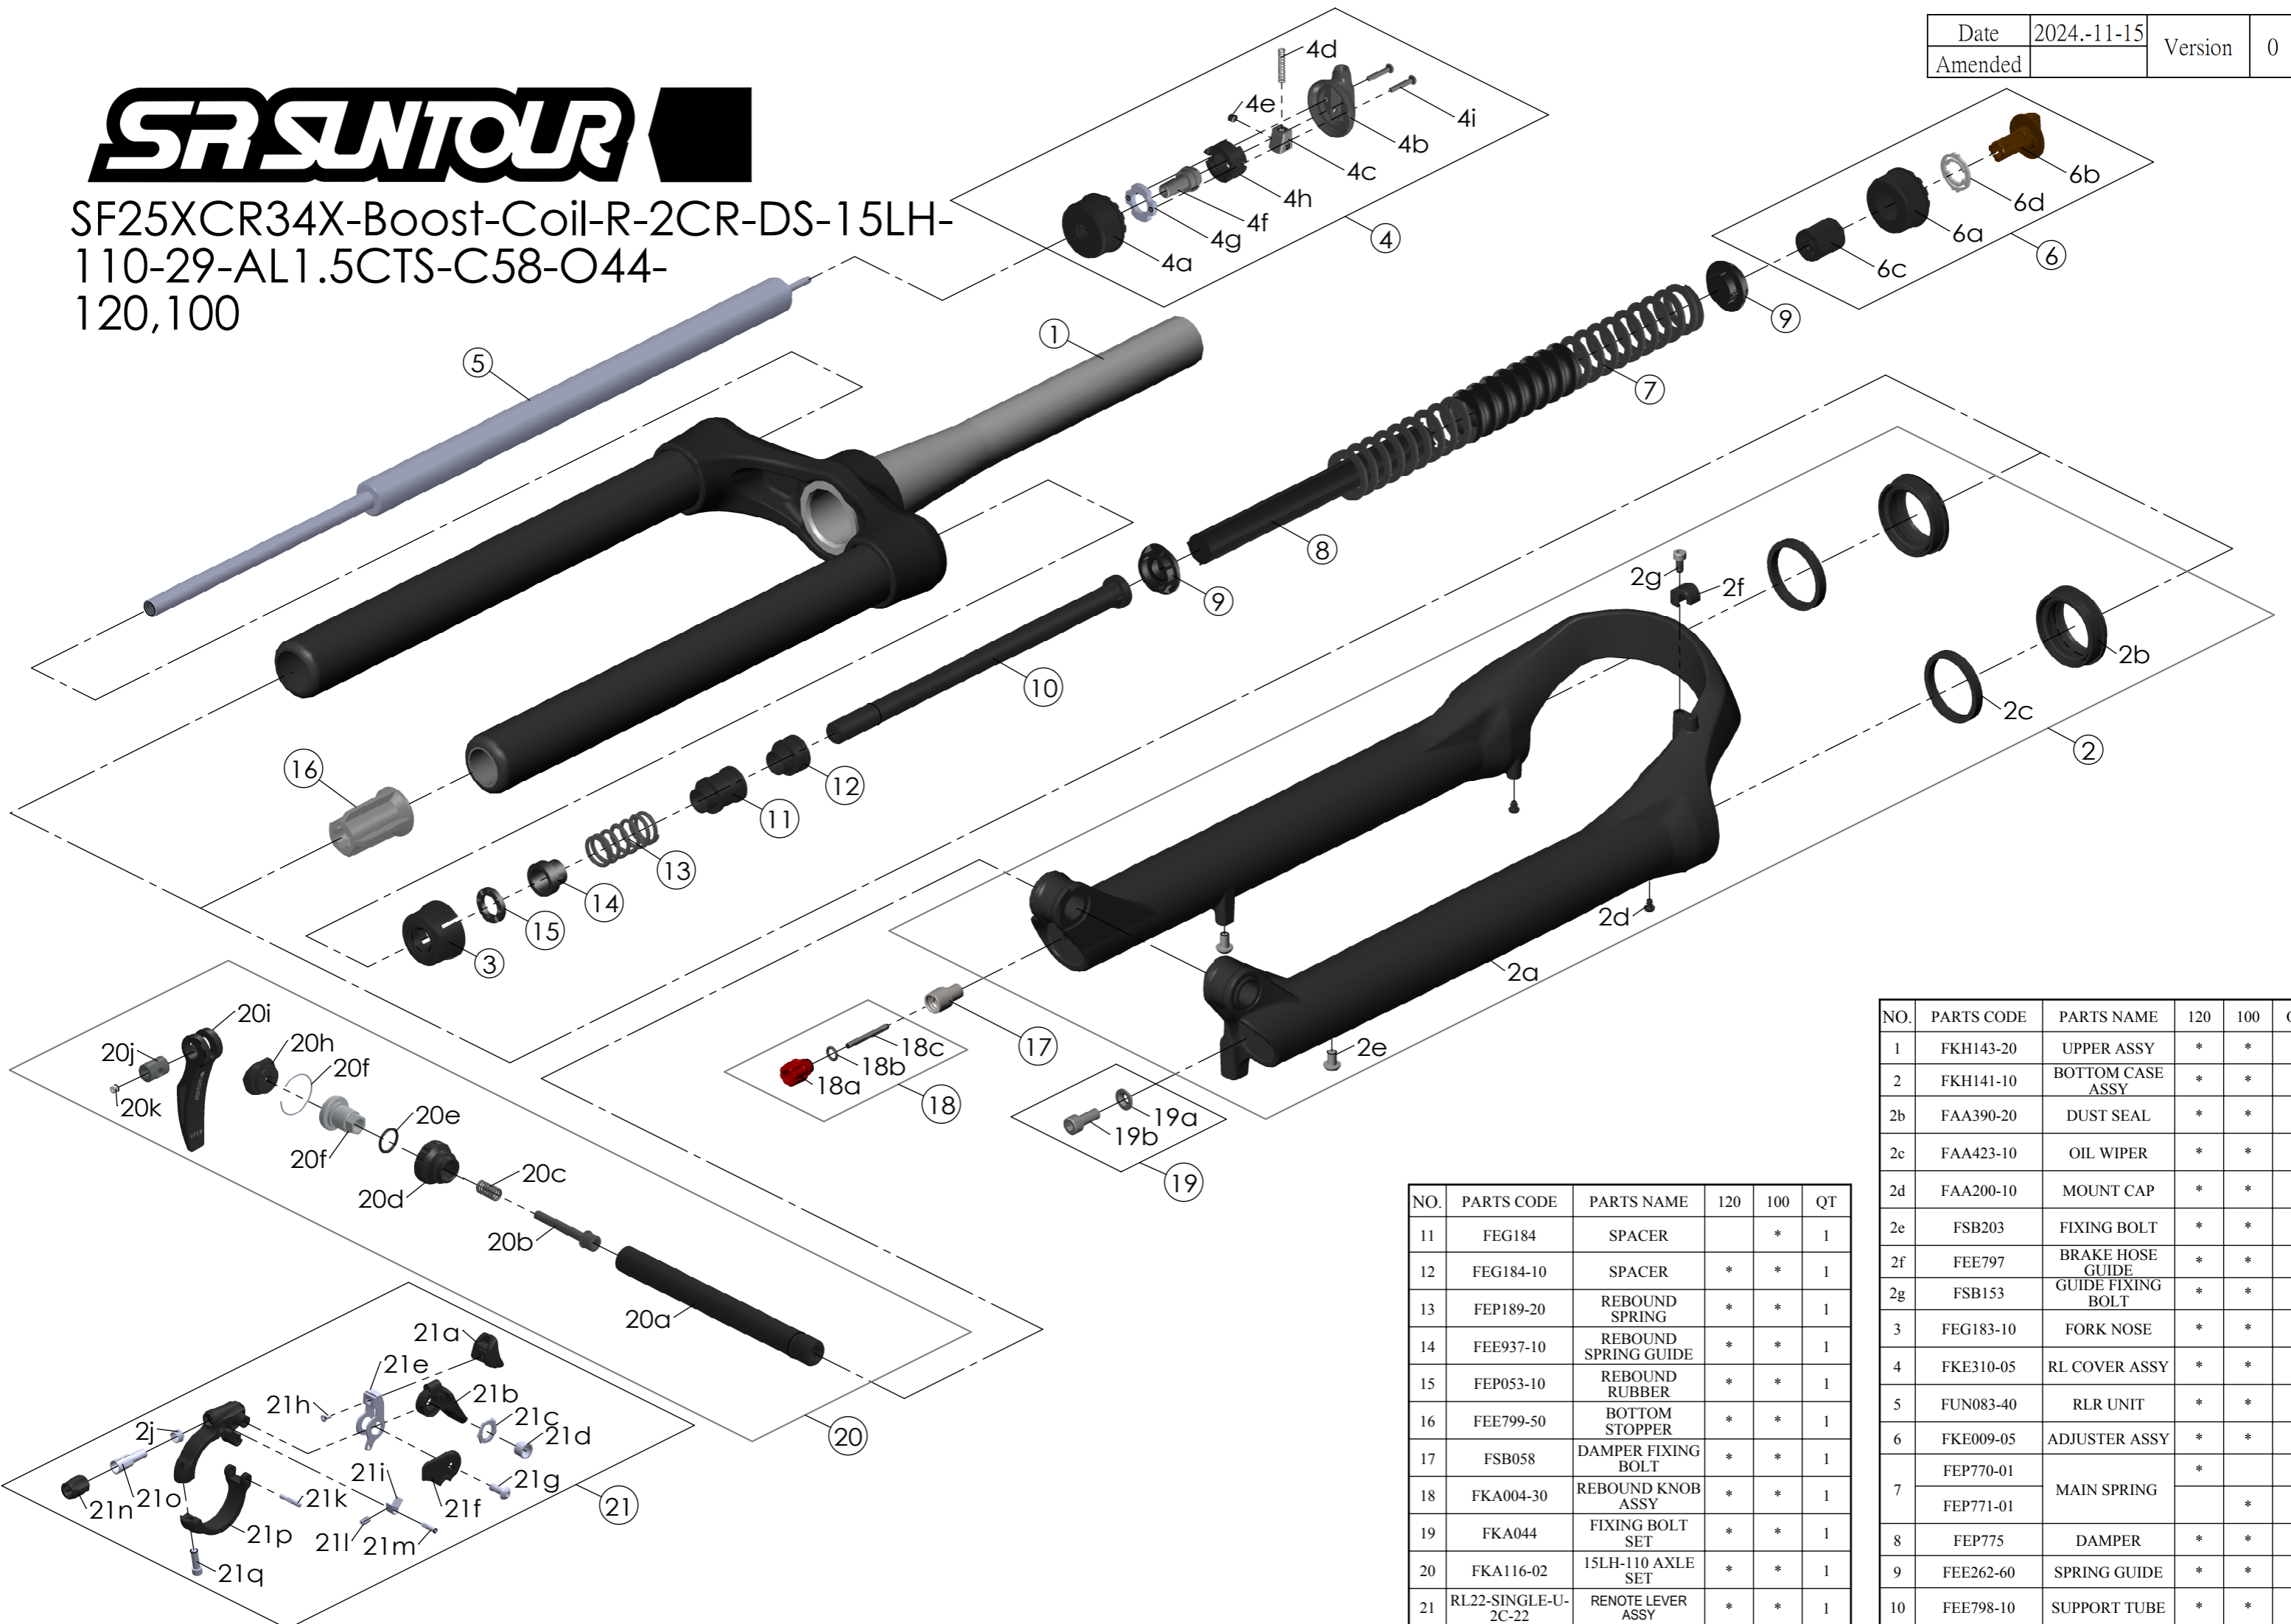

# SR SUNTOUR

SF25XCR34X-Boost-Coil-R-2CR-DS-15LH-  
110-29-AL1.5CTS-C58-O44-  
120,100

Date	2024.-11-15	Version	0
Amended			

NO.	PARTS CODE	PARTS NAME	120	100	QT
11	FEG184	SPACER		*	1
12	FEG184-10	SPACER	*	*	1
13	FEP189-20	REBOUND SPRING	*	*	1
14	FEE937-10	REBOUND SPRING GUIDE	*	*	1
15	FEP053-10	REBOUND RUBBER	*	*	1
16	FEE799-50	BOTTOM STOPPER	*	*	1
17	FSB058	DAMPER FIXING BOLT	*	*	1
18	FKA004-30	REBOUND KNOB ASSY	*	*	1
19	FKA044	FIXING BOLT SET	*	*	1
20	FKA116-02	15LH-110 AXLE SET	*	*	1
21	RL22-SINGLE-U-2C-22	RENOTE LEVER ASSY	*	*	1

NO.	PARTS CODE	PARTS NAME	120	100	QT
1	FKH143-20	UPPER ASSY	*	*	1
2	FKH141-10	BOTTOM CASE ASSY	*	*	1
2b	FAA390-20	DUST SEAL	*	*	2
2c	FAA423-10	OIL WIPER	*	*	2
2d	FAA200-10	MOUNT CAP	*	*	2
2e	FSB203	FIXING BOLT	*	*	2
2f	FEE797	BRAKE HOSE GUIDE	*	*	1
2g	FSB153	GUIDE FIXING BOLT	*	*	1
3	FEG183-10	FORK NOSE	*	*	1
4	FKE310-05	RL COVER ASSY	*	*	1
5	FUN083-40	RLR UNIT	*	*	1
6	FKE009-05	ADJUSTER ASSY	*	*	1
7	FEP770-01	MAIN SPRING	*		1
	FEP771-01			*	1
8	FEP775	DAMPER	*	*	1
9	FEE262-60	SPRING GUIDE	*	*	2
10	FEE798-10	SUPPORT TUBE	*	*	1