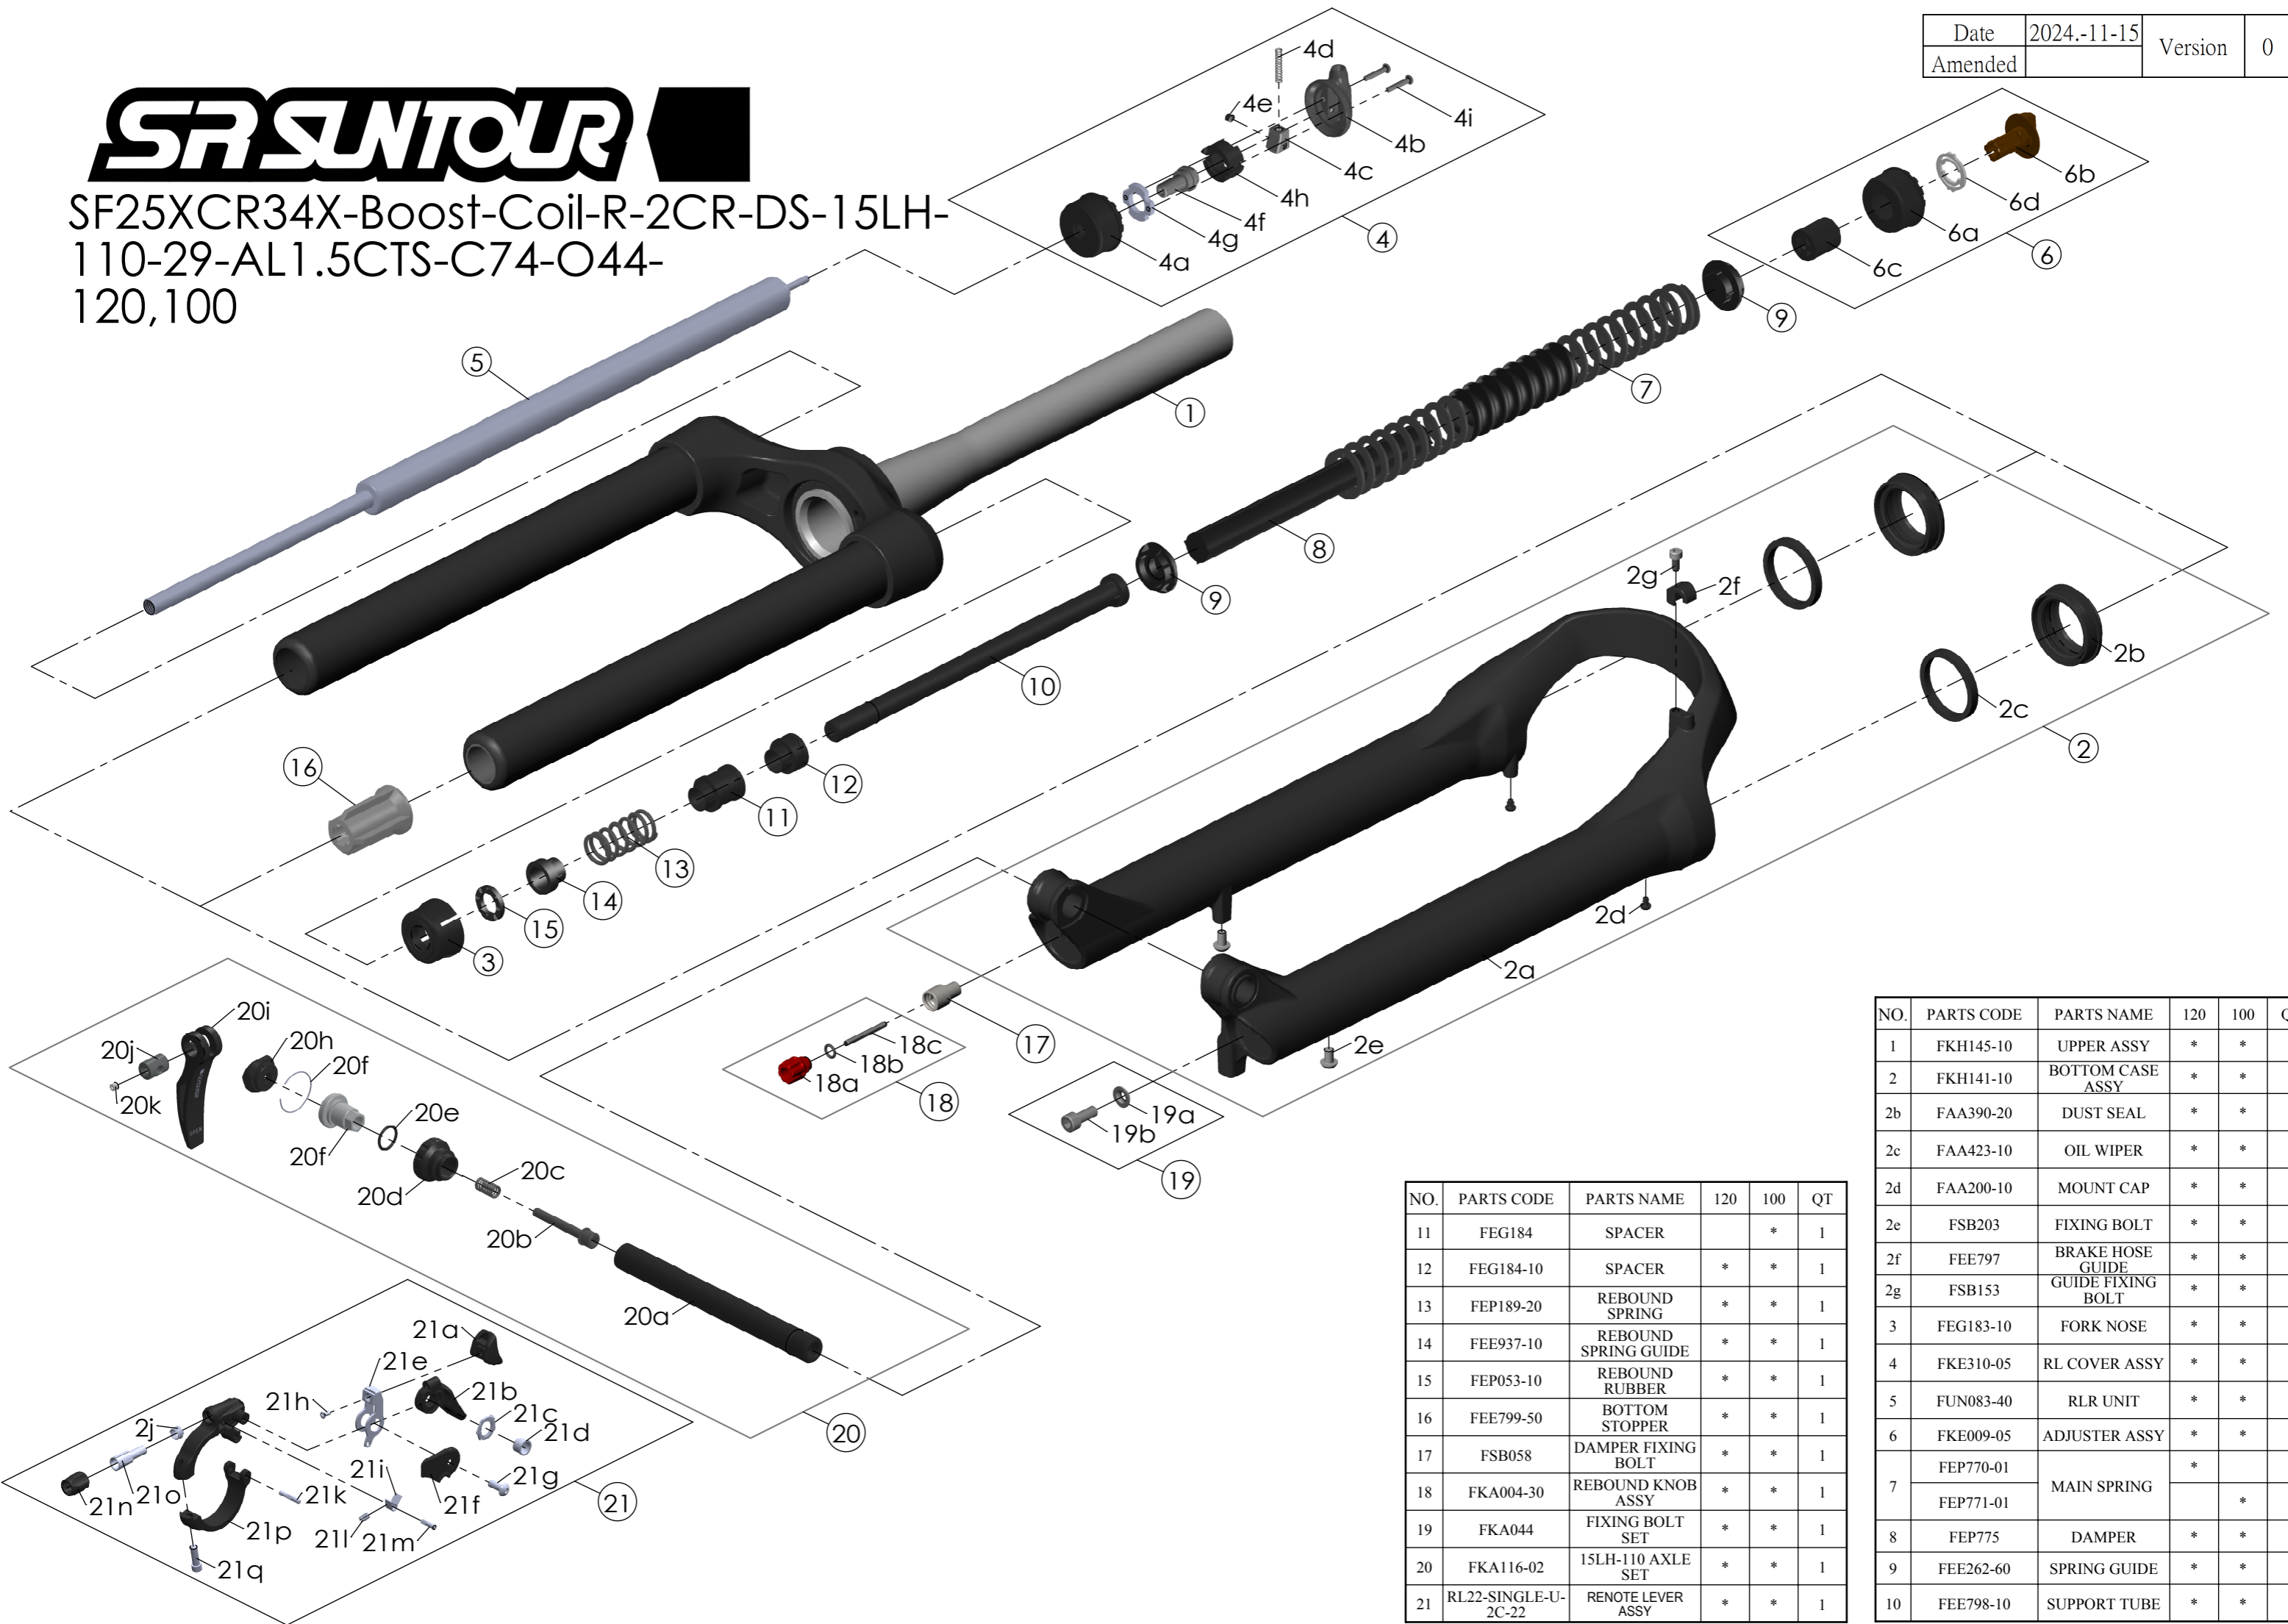

SF25XCR34X-Boost-Coil-R-2CR-DS-15LH-  
110-29-AL1.5CTS-C74-O44-  
120,100

Date	2024.-11-15	Version	0
Amended			

NO.	PARTS CODE	PARTS NAME	120	100	QT
11	FEG184	SPACER		*	1
12	FEG184-10	SPACER	*	*	1
13	FEP189-20	REBOUND SPRING	*	*	1
14	FEE937-10	REBOUND SPRING GUIDE	*	*	1
15	FEP053-10	REBOUND RUBBER	*	*	1
16	FEE799-50	BOTTOM STOPPER	*	*	1
17	FSB058	DAMPER FIXING BOLT	*	*	1
18	FKA004-30	REBOUND KNOB ASSY	*	*	1
19	FKA044	FIXING BOLT SET	*	*	1
20	FKA116-02	15LH-110 AXLE SET	*	*	1
21	RL22-SINGLE-U-2C-22	RENOTE LEVER ASSY	*	*	1

NO.	PARTS CODE	PARTS NAME	120	100	QT
1	FKH145-10	UPPER ASSY	*	*	1
2	FKH141-10	BOTTOM CASE ASSY	*	*	1
2b	FAA390-20	DUST SEAL	*	*	2
2c	FAA423-10	OIL WIPER	*	*	2
2d	FAA200-10	MOUNT CAP	*	*	2
2e	FSB203	FIXING BOLT	*	*	2
2f	FEE797	BRAKE HOSE GUIDE	*	*	1
2g	FSB153	GUIDE FIXING BOLT	*	*	1
3	FEG183-10	FORK NOSE	*	*	1
4	FKE310-05	RL COVER ASSY	*	*	1
5	FUN083-40	RLR UNIT	*	*	1
6	FKE009-05	ADJUSTER ASSY	*	*	1
7	FEP770-01	MAIN SPRING	*		1
	FEP771-01			*	1
8	FEP775	DAMPER	*	*	1
9	FEE262-60	SPRING GUIDE	*	*	2
10	FEE798-10	SUPPORT TUBE	*	*	1