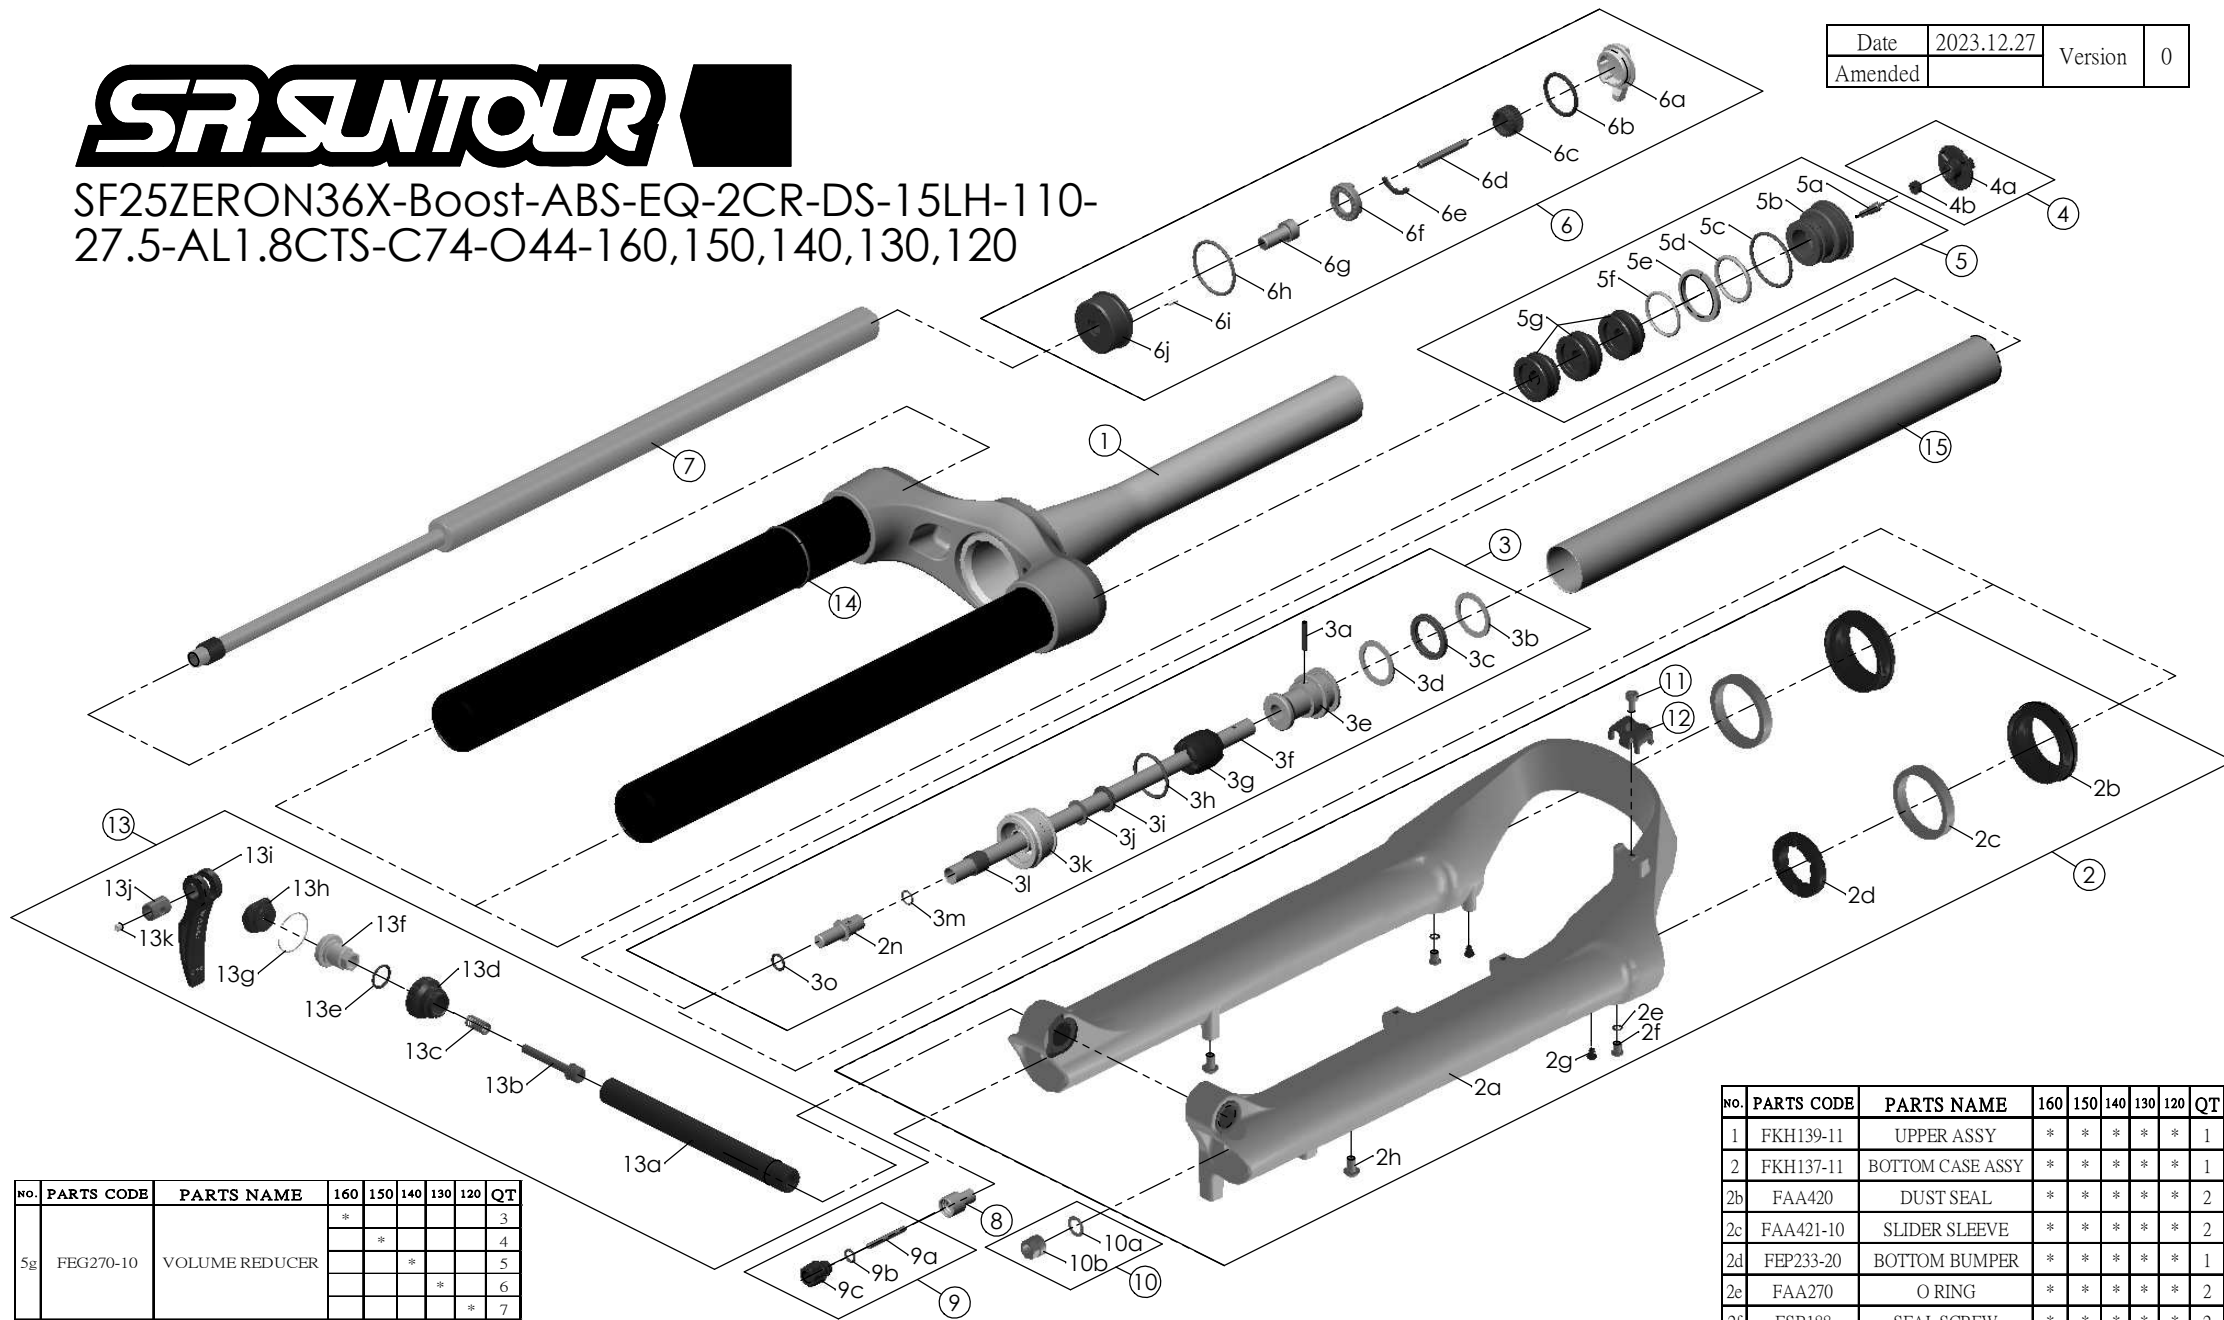

# SR SUNTOUR

SF25ZERON36X-Boost-ABS-EQ-2CR-DS-15LH-110-27.5-AL1.8CTS-C74-O44-160,150,140,130,120

Date	2023.12.27	Version	0
Amended			

NO.	PARTS CODE	PARTS NAME	160	150	140	130	120	QT
1	FKH139-11	UPPER ASSY	*	*	*	*	*	1
2	FKH137-11	BOTTOM CASE ASSY	*	*	*	*	*	1
2b	FAA420	DUST SEAL	*	*	*	*	*	2
2c	FAA421-10	SLIDER SLEEVE	*	*	*	*	*	2
2d	FEP233-20	BOTTOM BUMPER	*	*	*	*	*	1
2e	FAA270	O RING	*	*	*	*	*	2
2f	FSB188	SEAL SCREW	*	*	*	*	*	2
2g	FAA200-10	MOUNT CAP	*	*	*	*	*	2
2h	FSB203	FIXING BOLT	*	*	*	*	*	2
3	FKH154-00	AIR CYLINDER ASSY	*					1
	FKH154-01			*				
	FKH154-02				*			
	FKH154-03					*		
	FKH154-04				*		*	

NO.	PARTS CODE	PARTS NAME	160	150	140	130	120	QT
5	FKE594	AIR CAP ASSY	*					1
	FKE594-10			*				
	FKE594-20				*			
	FKE594-30					*		
	FKE594-40					*		

NO.	PARTS CODE	PARTS NAME	160	150	140	130	120	QT
3f	FPE002-80	SUPPORT TUBE	*					1
	FPE002-81			*			1	
	FPE002-82				*		1	
	FPE002-83					*	1	
	FPE002-84						*	1
4	FKE595	VALVE CAP ASSY	*	*	*	*	*	1

NO.	PARTS CODE	PARTS NAME	160	150	140	130	120	QT	
5g	FEG270-10	VOLUME REDUCER	*	*	*	*	*	3	
				*				4	
					*			5	
						*		6	
							*	7	
								*	
									*
6	FKE526-28	LO TOP CAP ASSY	*	*	*	*	*	1	
7	FUN200-65	LOR UNIT	*	*	*	*	*	1	
8	FSB058	DAMPER FIXING BOLT	*	*	*	*	*	1	
9	FKA004-30	REBOUND KNOB ASSY	*	*	*	*	*	1	
10	FKA063-03	FIXING NUT SET	*	*	*	*	*	1	
11	FSB153	GUIDE FIXING BOLT	*	*	*	*	*	1	
12	FEG519	CABLE GUIDE	*	*	*	*	*	1	
13	FKA116-02	15LH-110 AXLE SET	*	*	*	*	*	1	
14	FAA397-40	O RING	*	*	*	*	*	1	
15	FPE099-00	Air Cylinder	*	*	*	*	*	1	