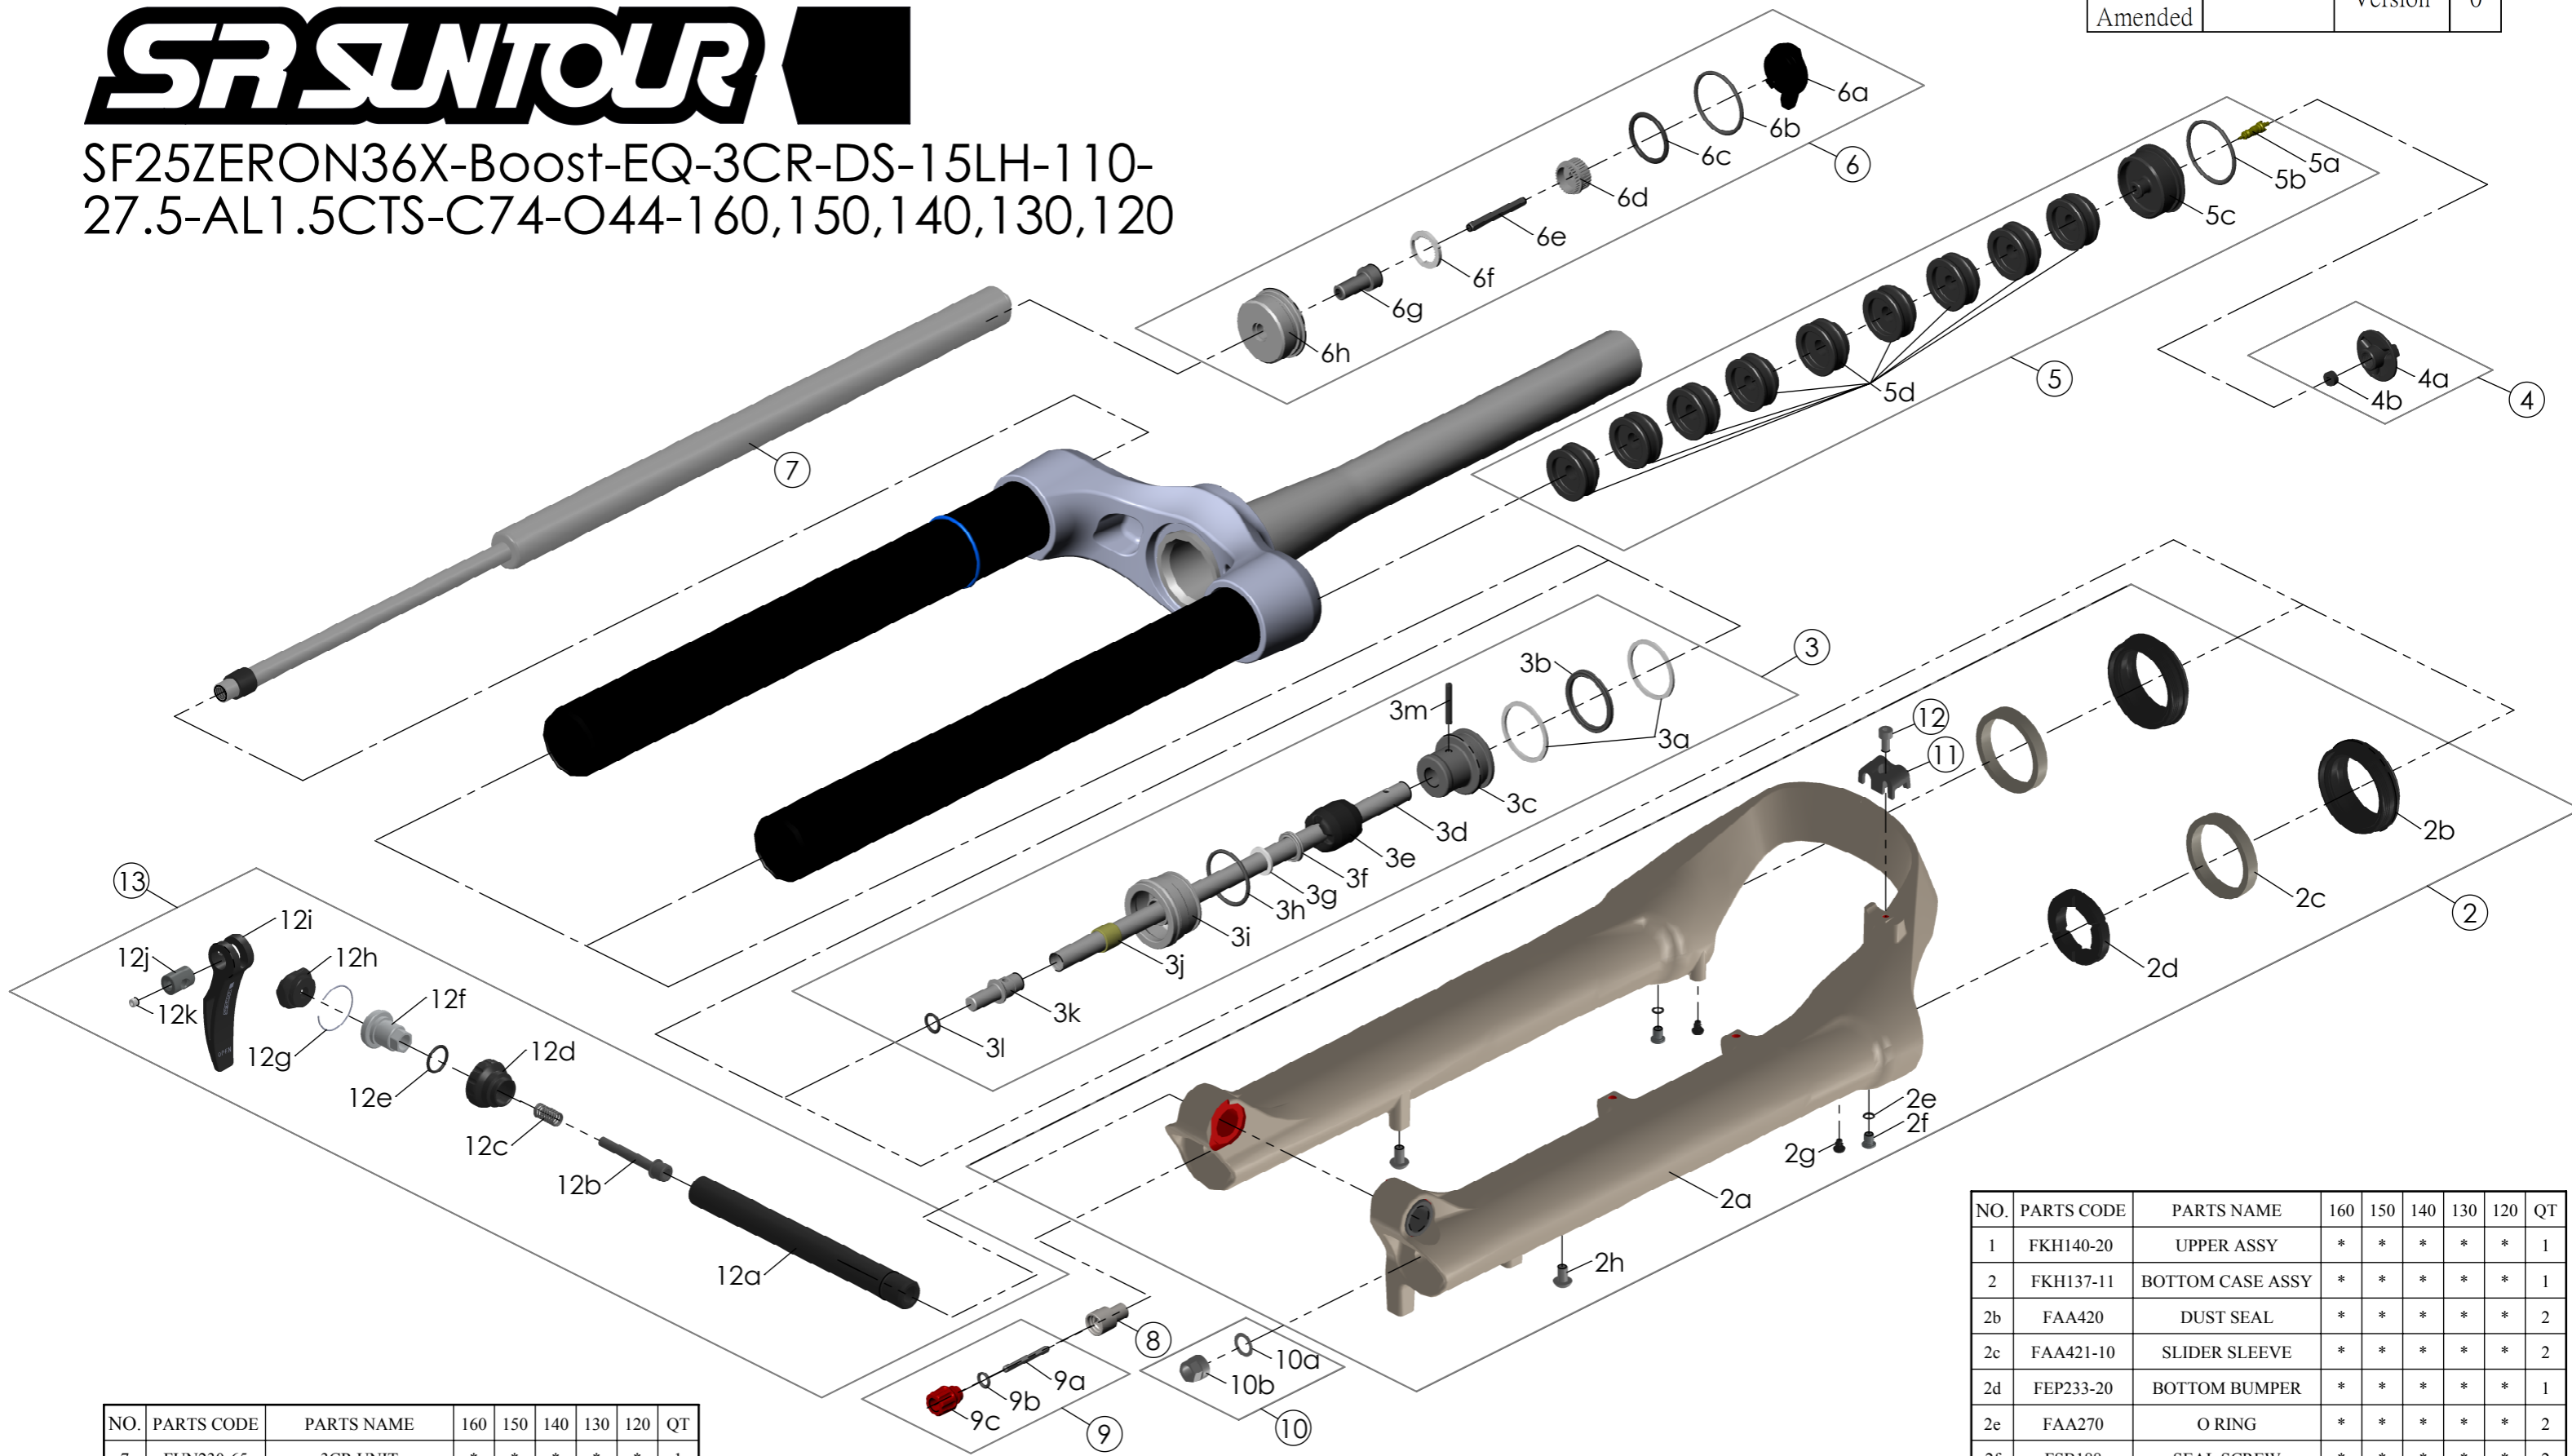

SF25ZERON36X-Boost-EQ-3CR-DS-15LH-110-27.5-AL1.5CTS-C74-O44-160,150,140,130,120

Date	2024.08.06	Version	0
Amended			

NO.	PARTS CODE	PARTS NAME	160	150	140	130	120	QT
7	FUN230-65	3CR UNIT	*	*	*	*	*	1
8	FSB058	DAMPER FIXING BOLT	*	*	*	*	*	1
9	FKA004-30	REBOUND KNOB ASSY	*	*	*	*	*	1
10	FKA063-03	FIXING NUT SET	*	*	*	*	*	1
11	FEG519	CABLE GUIDE	*	*	*	*	*	1
12	FSB153	GUIDE FIXING BOLT	*	*	*	*	*	1
13	FKA116-02	15LH-110 AXLE SET	*	*	*	*	*	1
14	FAA397-40	O RING	*	*	*	*	*	1

NO.	PARTS CODE	PARTS NAME	160	150	140	130	120	QT
			*					5
				*				6
5f	FEG270	VOLUME REDUCER			*			7
						*		8
							*	9
6	FKE596-00	3CR TOP CAP ASSY	*	*	*	*	*	1

NO.	PARTS CODE	PARTS NAME	160	150	140	130	120	QT
4	FKE595	VALVE CAP ASSY	*	*	*	*	*	1
	FKE594-02		*					1
	FKE594-12			*				2
5	FKE594-22	AIR CAP ASSY			*			2
	FKE594-32					*		1
	FKE594-42						*	2

NO.	PARTS CODE	PARTS NAME	160	150	140	130	120	QT
1	FKH140-20	UPPER ASSY	*	*	*	*	*	1
2	FKH137-11	BOTTOM CASE ASSY	*	*	*	*	*	1
2b	FAA420	DUST SEAL	*	*	*	*	*	2
2c	FAA421-10	SLIDER SLEEVE	*	*	*	*	*	2
2d	FEP233-20	BOTTOM BUMPER	*	*	*	*	*	1
2e	FAA270	O RING	*	*	*	*	*	2
2f	FSB188	SEAL SCREW	*	*	*	*	*	2
2g	FAA200-10	MOUNT CAP	*	*	*	*	*	2
2h	FSB203	FIXING BOLT	*	*	*	*	*	2
	FKE627-00		*					1
	FKE627-01			*				1
3	FKE627-02	AIR CYLINDER ASSY			*			1
	FKE627-03					*		1
	FKE627-04						*	1