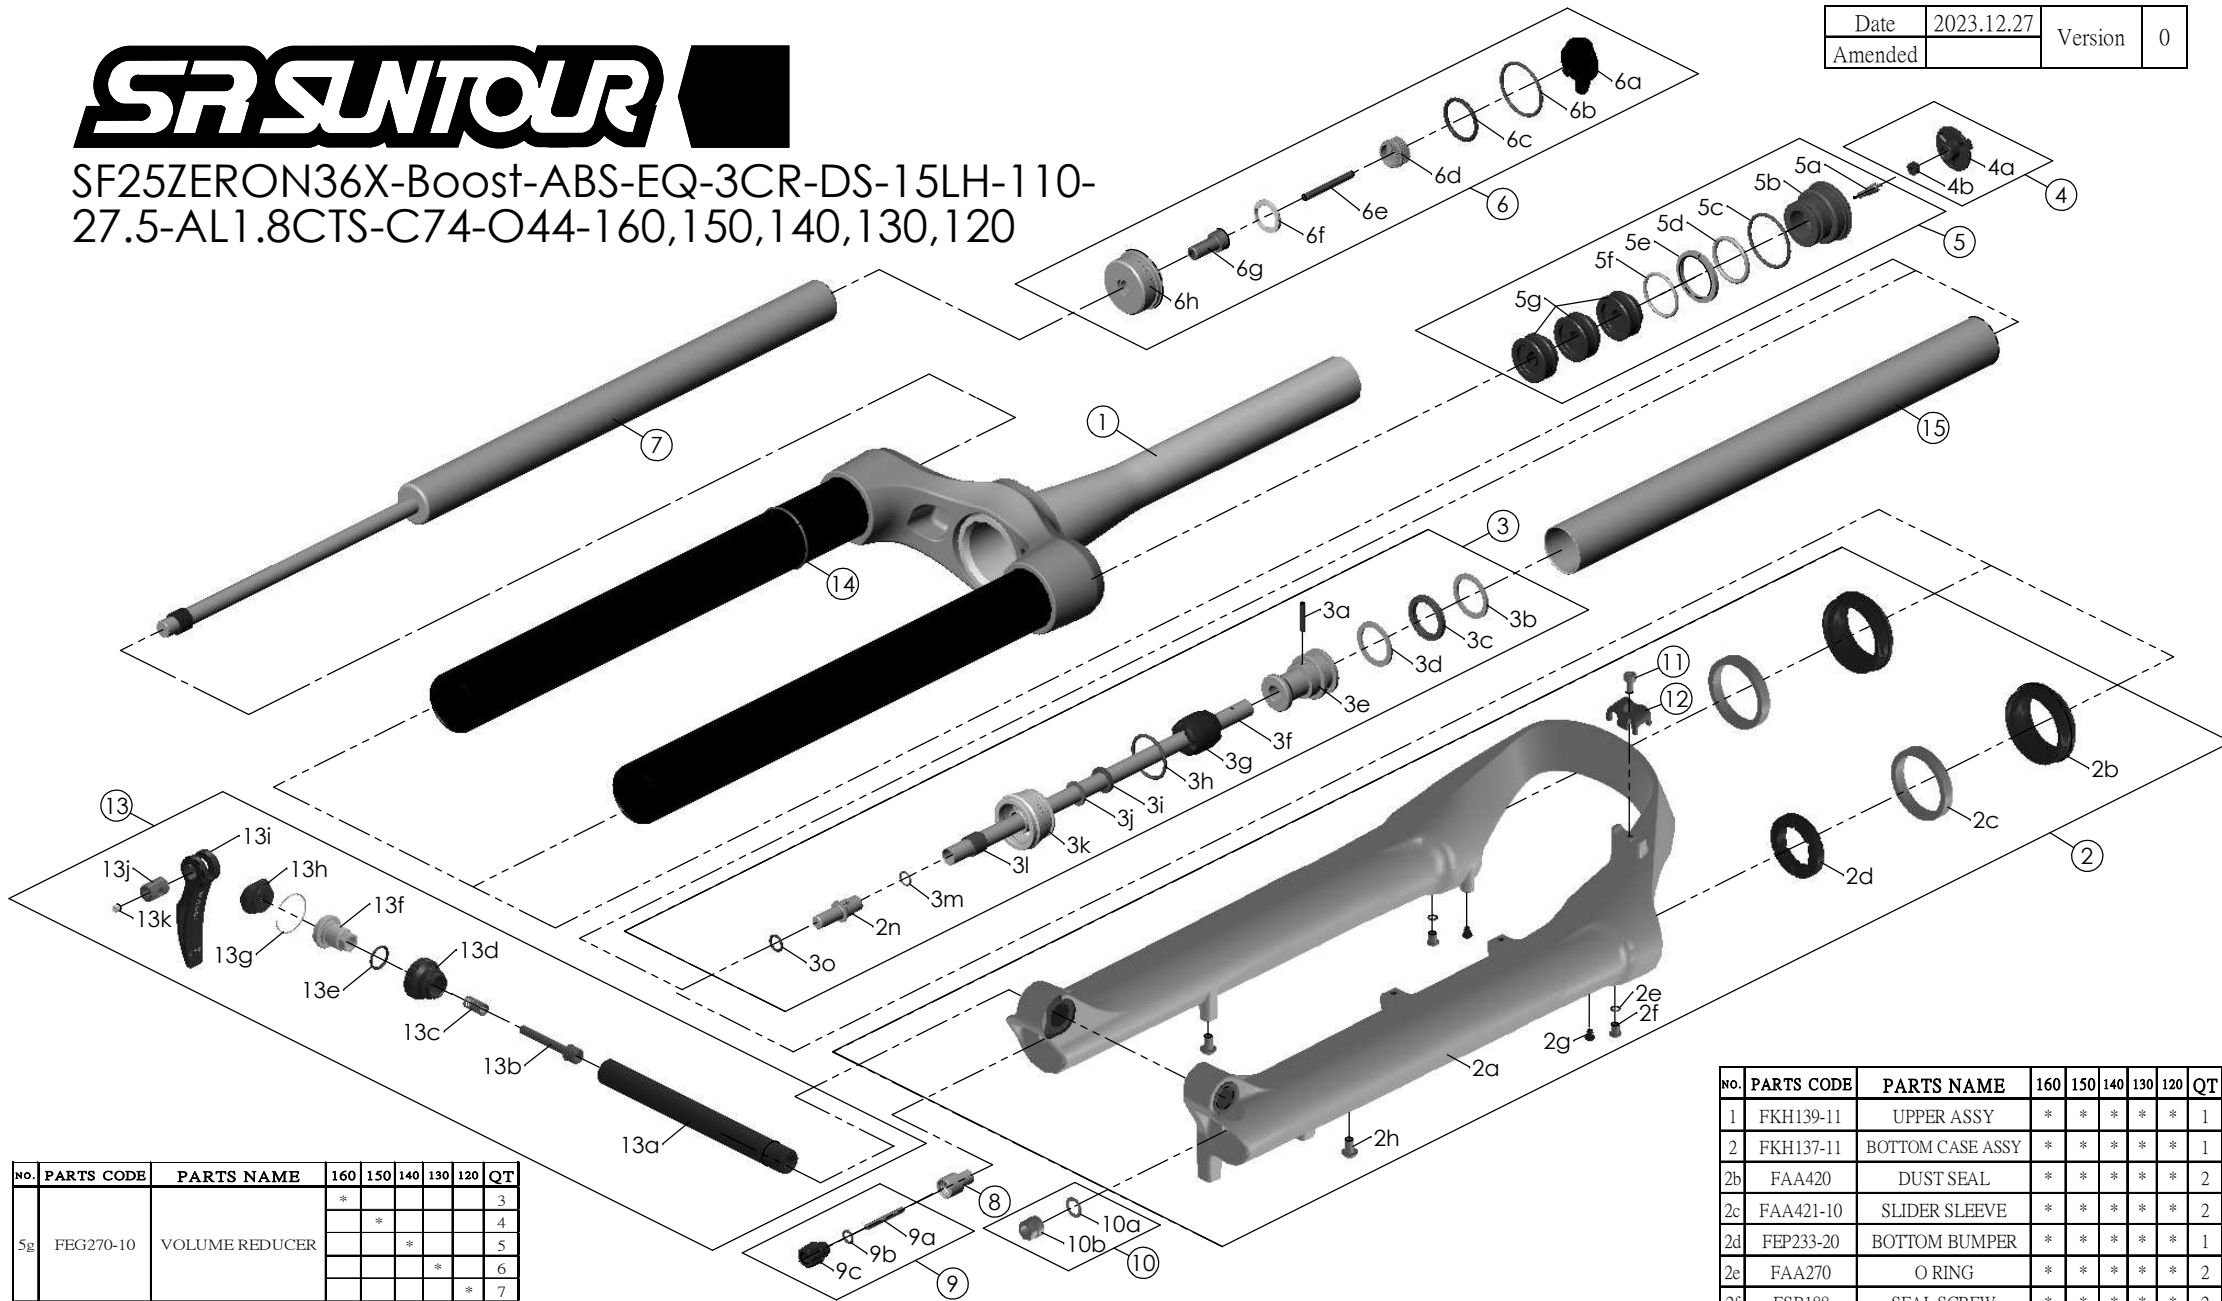

# SR SUNTOUR

SF25ZERON36X-Boost-ABS-EQ-3CR-DS-15LH-110-27.5-AL1.8CTS-C74-O44-160,150,140,130,120

Date	2023.12.27	Version	0
Amended			

NO.	PARTS CODE	PARTS NAME	160	150	140	130	120	QT
1	FKH139-11	UPPER ASSY	*	*	*	*	*	1
2	FKH137-11	BOTTOM CASE ASSY	*	*	*	*	*	1
2b	FAA420	DUST SEAL	*	*	*	*	*	2
2c	FAA421-10	SLIDER SLEEVE	*	*	*	*	*	2
2d	FEP233-20	BOTTOM BUMPER	*	*	*	*	*	1
2e	FAA270	O RING	*	*	*	*	*	2
2f	FSB188	SEAL SCREW	*	*	*	*	*	2
2g	FAA200-10	MOUNT CAP	*	*	*	*	*	2
2h	FSB203	FIXING BOLT	*	*	*	*	*	2
3	FKH154-00	AIR CYLINDER ASSY	*					1
	FKH154-01			*				
	FKH154-02				*			
	FKH154-03					*		
	FKH154-04					*		

NO.	PARTS CODE	PARTS NAME	160	150	140	130	120	QT	
5g	FEG270-10	VOLUME REDUCER	*	*				3	
				*				4	
					*			5	
						*		6	
							*	7	
6	FKE596-00	3CR TOP CAP ASSY	*	*	*	*	1		
7	FUN230-65	3CR UNIT	*	*	*	*	1		
8	FSB058	DAMPER FIXING BOLT	*	*	*	*	1		
9	FKA004-30	REBOUND KNOB ASSY	*	*	*	*	1		
10	FKA063-03	FIXING NUT SET	*	*	*	*	1		
11	FSB153	GUIDE FIXING BOLT	*	*	*	*	1		
12	FEG519	CABLE GUIDE	*	*	*	*	1		
13	FKA116-02	15LH-110 AXLE SET	*	*	*	*	1		
14	FAA397-40	O RING	*	*	*	*	1		
15	FPE099-00	Air Cylinder	*	*	*	*	1		

NO.	PARTS CODE	PARTS NAME	160	150	140	130	120	QT
5	FKE594	AIR CAP ASSY	*					1
	FKE594-10			*				
	FKE594-20				*			
	FKE594-30					*		
	FKE594-40						*	

NO.	PARTS CODE	PARTS NAME	160	150	140	130	120	QT
3f	FPE002-80	SUPPORT TUBE	*					1
	FPE002-81			*			1	
	FPE002-82				*		1	
	FPE002-83					*	1	
	FPE002-84						*	1
4	FKE595	VALVE CAP ASSY	*	*	*	*	1	