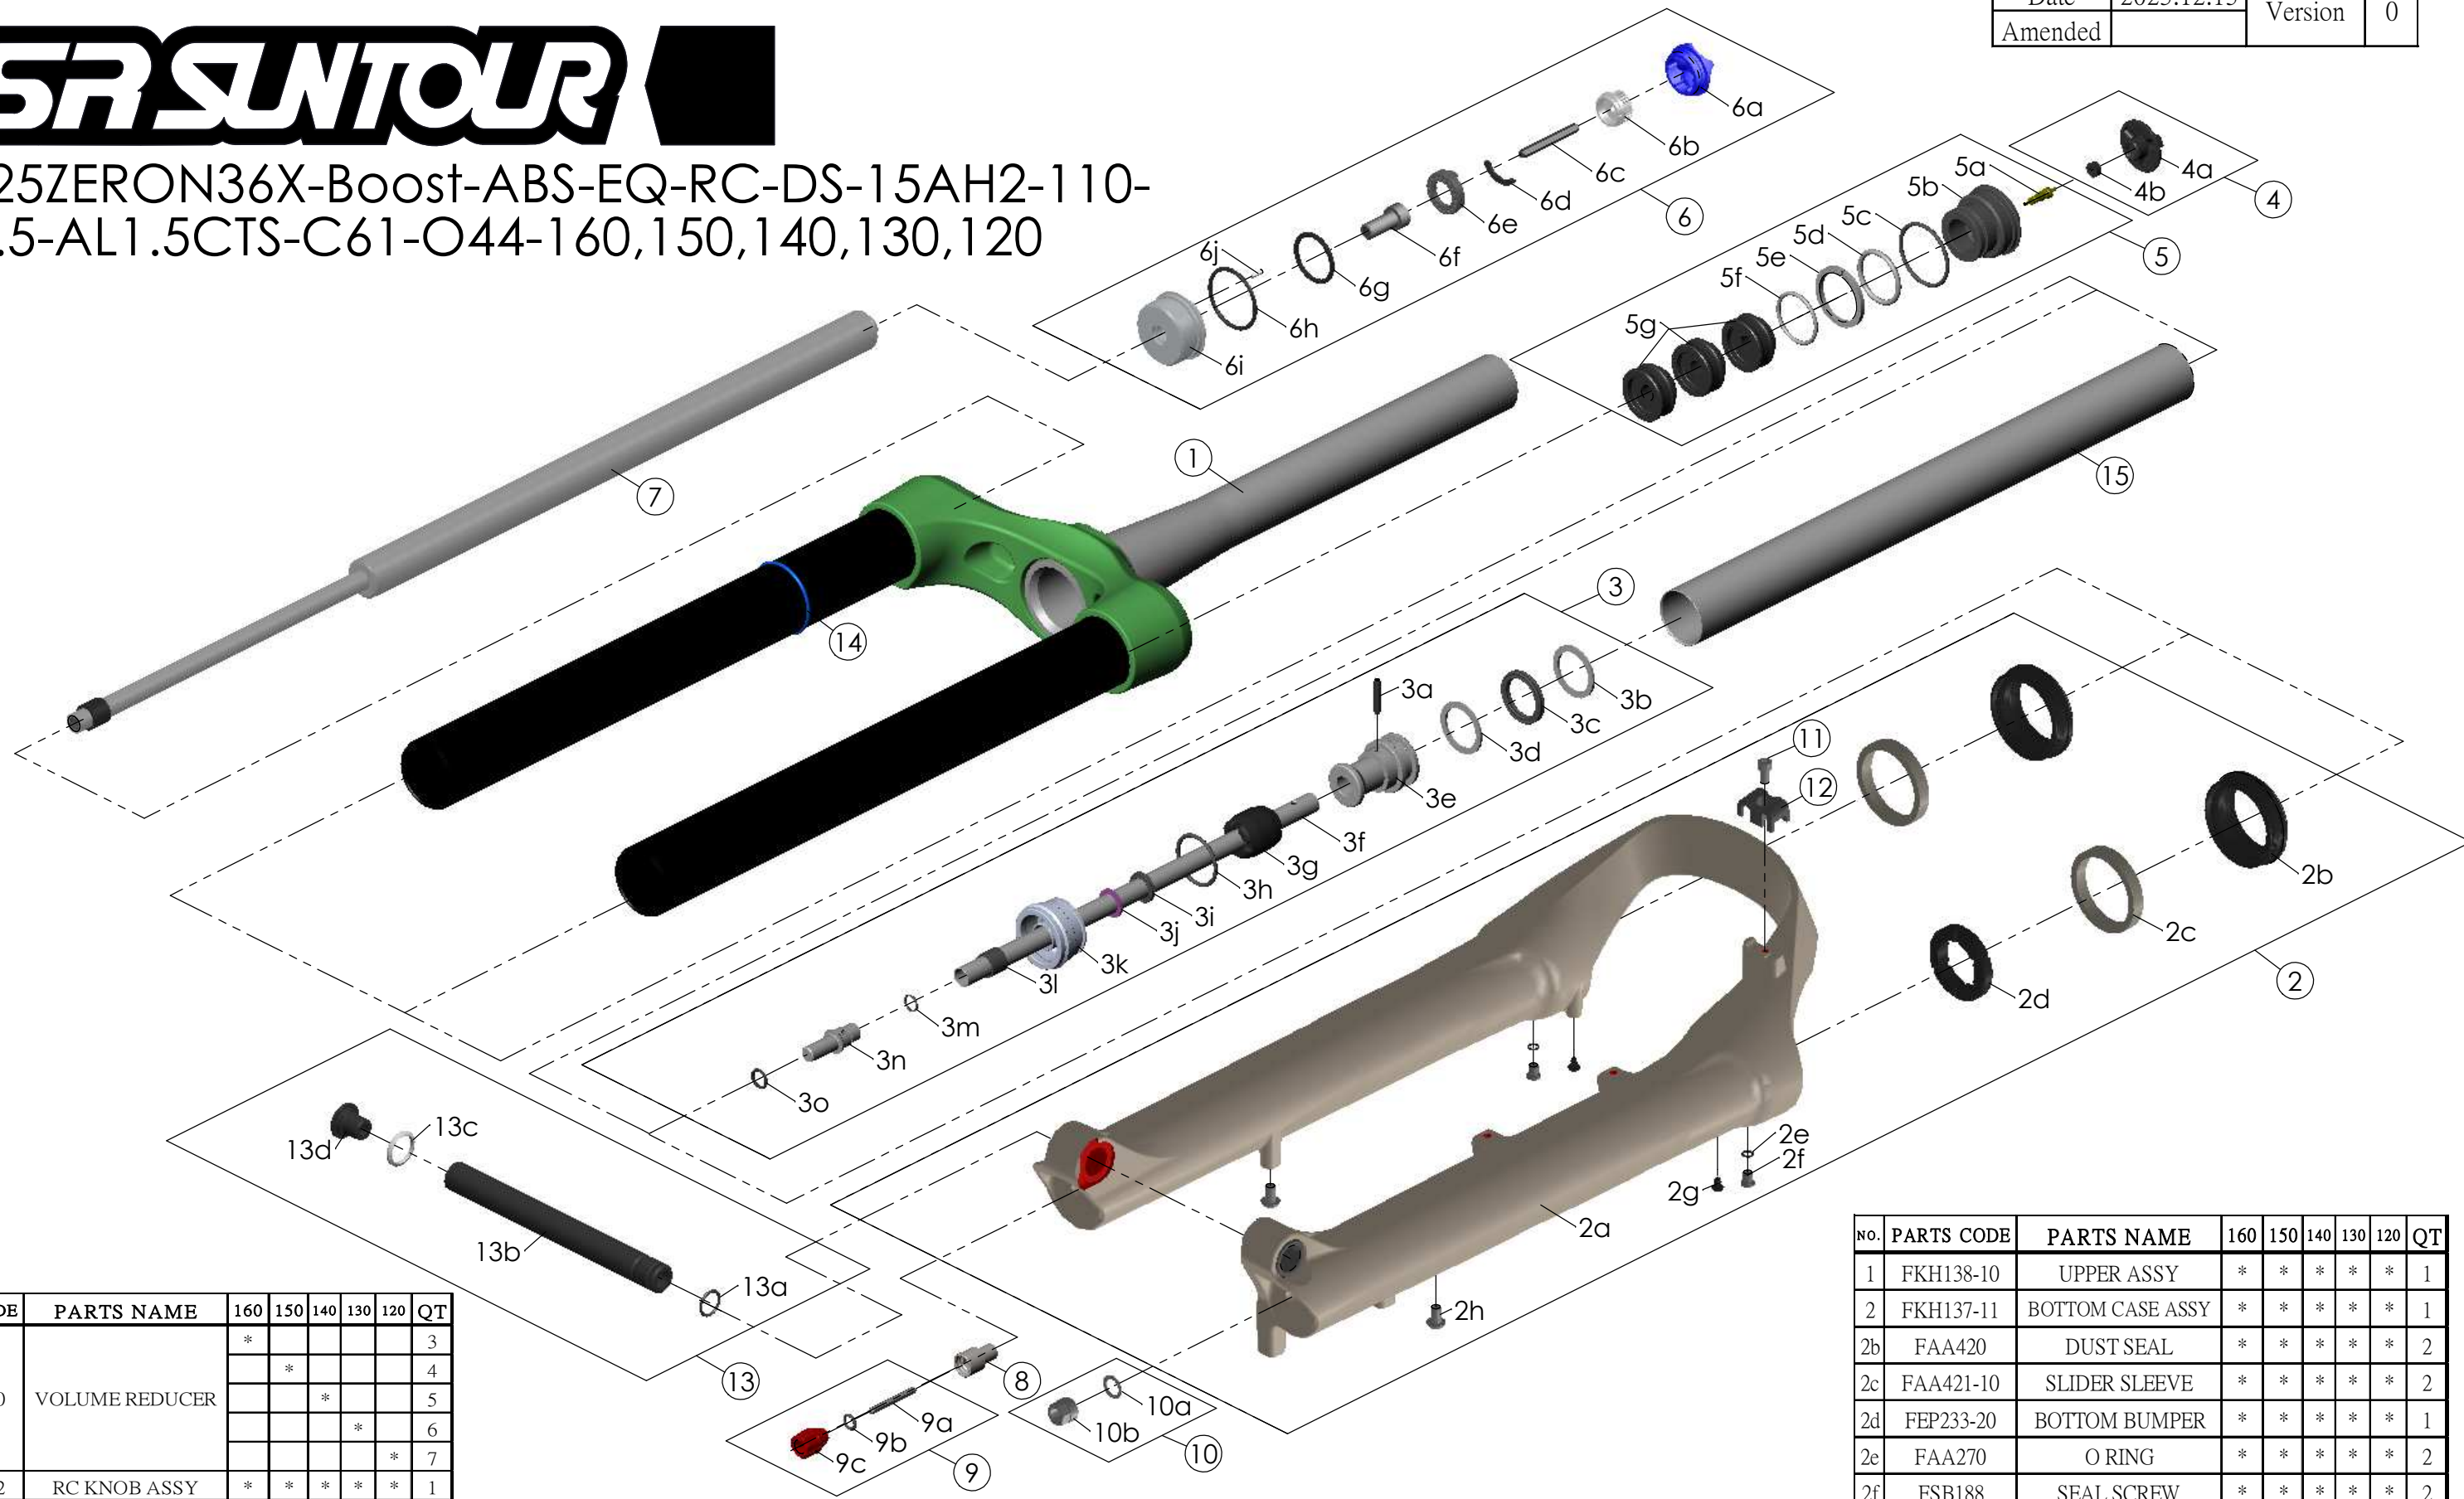

SF25ZERON36X-Boost-ABS-EQ-RC-DS-15AH2-110-27.5-AL1.5CTS-C61-O44-160,150,140,130,120

Date	2023.12.15	Version	0
Amended			

NO.	PARTS CODE	PARTS NAME	160	150	140	130	120	QT	
5g	FEG270-10	VOLUME REDUCER	*					3	
				*				4	
					*			5	
						*		6	
							*	7	
								*	7
									*
6	FKE576-02	RC KNOB ASSY	*	*	*	*	*	1	
7	FUN180-65	RC UNIT	*	*	*	*	*	1	
8	FSB058	DAMPER FIXING BOLT	*	*	*	*	*	1	
9	FKA004-30	REBOUND KNOB ASSY	*	*	*	*	*	1	
10	FKA063-03	FIXING NUT SET	*	*	*	*	*	1	
11	FSB153	GUIDE FIXING BOLT	*	*	*	*	*	1	
12	FEG519	CABLE GUIDE	*	*	*	*	*	1	
13	FKA117-00	15AH2-110 THRU AXLE SET	*	*	*	*	*	1	
14	FAA397-40	O RING	*	*	*	*	*	1	
15	FPE099-00	Air Cylinder	*	*	*	*	*	1	

NO.	PARTS CODE	PARTS NAME	160	150	140	130	120	QT
5	FKE594	AIR CAP ASSY	*					1
	FKE594-10			*				
	FKE594-20				*			
	FKE594-30					*		
	FKE594-40						*	

NO.	PARTS CODE	PARTS NAME	160	150	140	130	120	QT
3f	FPE002-80	SUPPORT TUBE	*					1
	FPE002-81			*				1
	FPE002-82				*			1
	FPE002-83					*		1
	FPE002-84						*	1
4	FKE595	VALVE CAP ASSY	*	*	*	*	*	1

NO.	PARTS CODE	PARTS NAME	160	150	140	130	120	QT
1	FKH138-10	UPPER ASSY	*	*	*	*	*	1
2	FKH137-11	BOTTOM CASE ASSY	*	*	*	*	*	1
2b	FAA420	DUST SEAL	*	*	*	*	*	2
2c	FAA421-10	SLIDER SLEEVE	*	*	*	*	*	2
2d	FEP233-20	BOTTOM BUMPER	*	*	*	*	*	1
2e	FAA270	O RING	*	*	*	*	*	2
2f	FSB188	SEAL SCREW	*	*	*	*	*	2
2g	FAA200-10	MOUNT CAP	*	*	*	*	*	2
2h	FSB203	FIXING BOLT	*	*	*	*	*	2
3	FKH154-00	AIR CYLINDER ASSY	*					
	FKH154-01			*				
	FKH154-02				*			
	FKH154-03					*		
	FKH154-04						*	