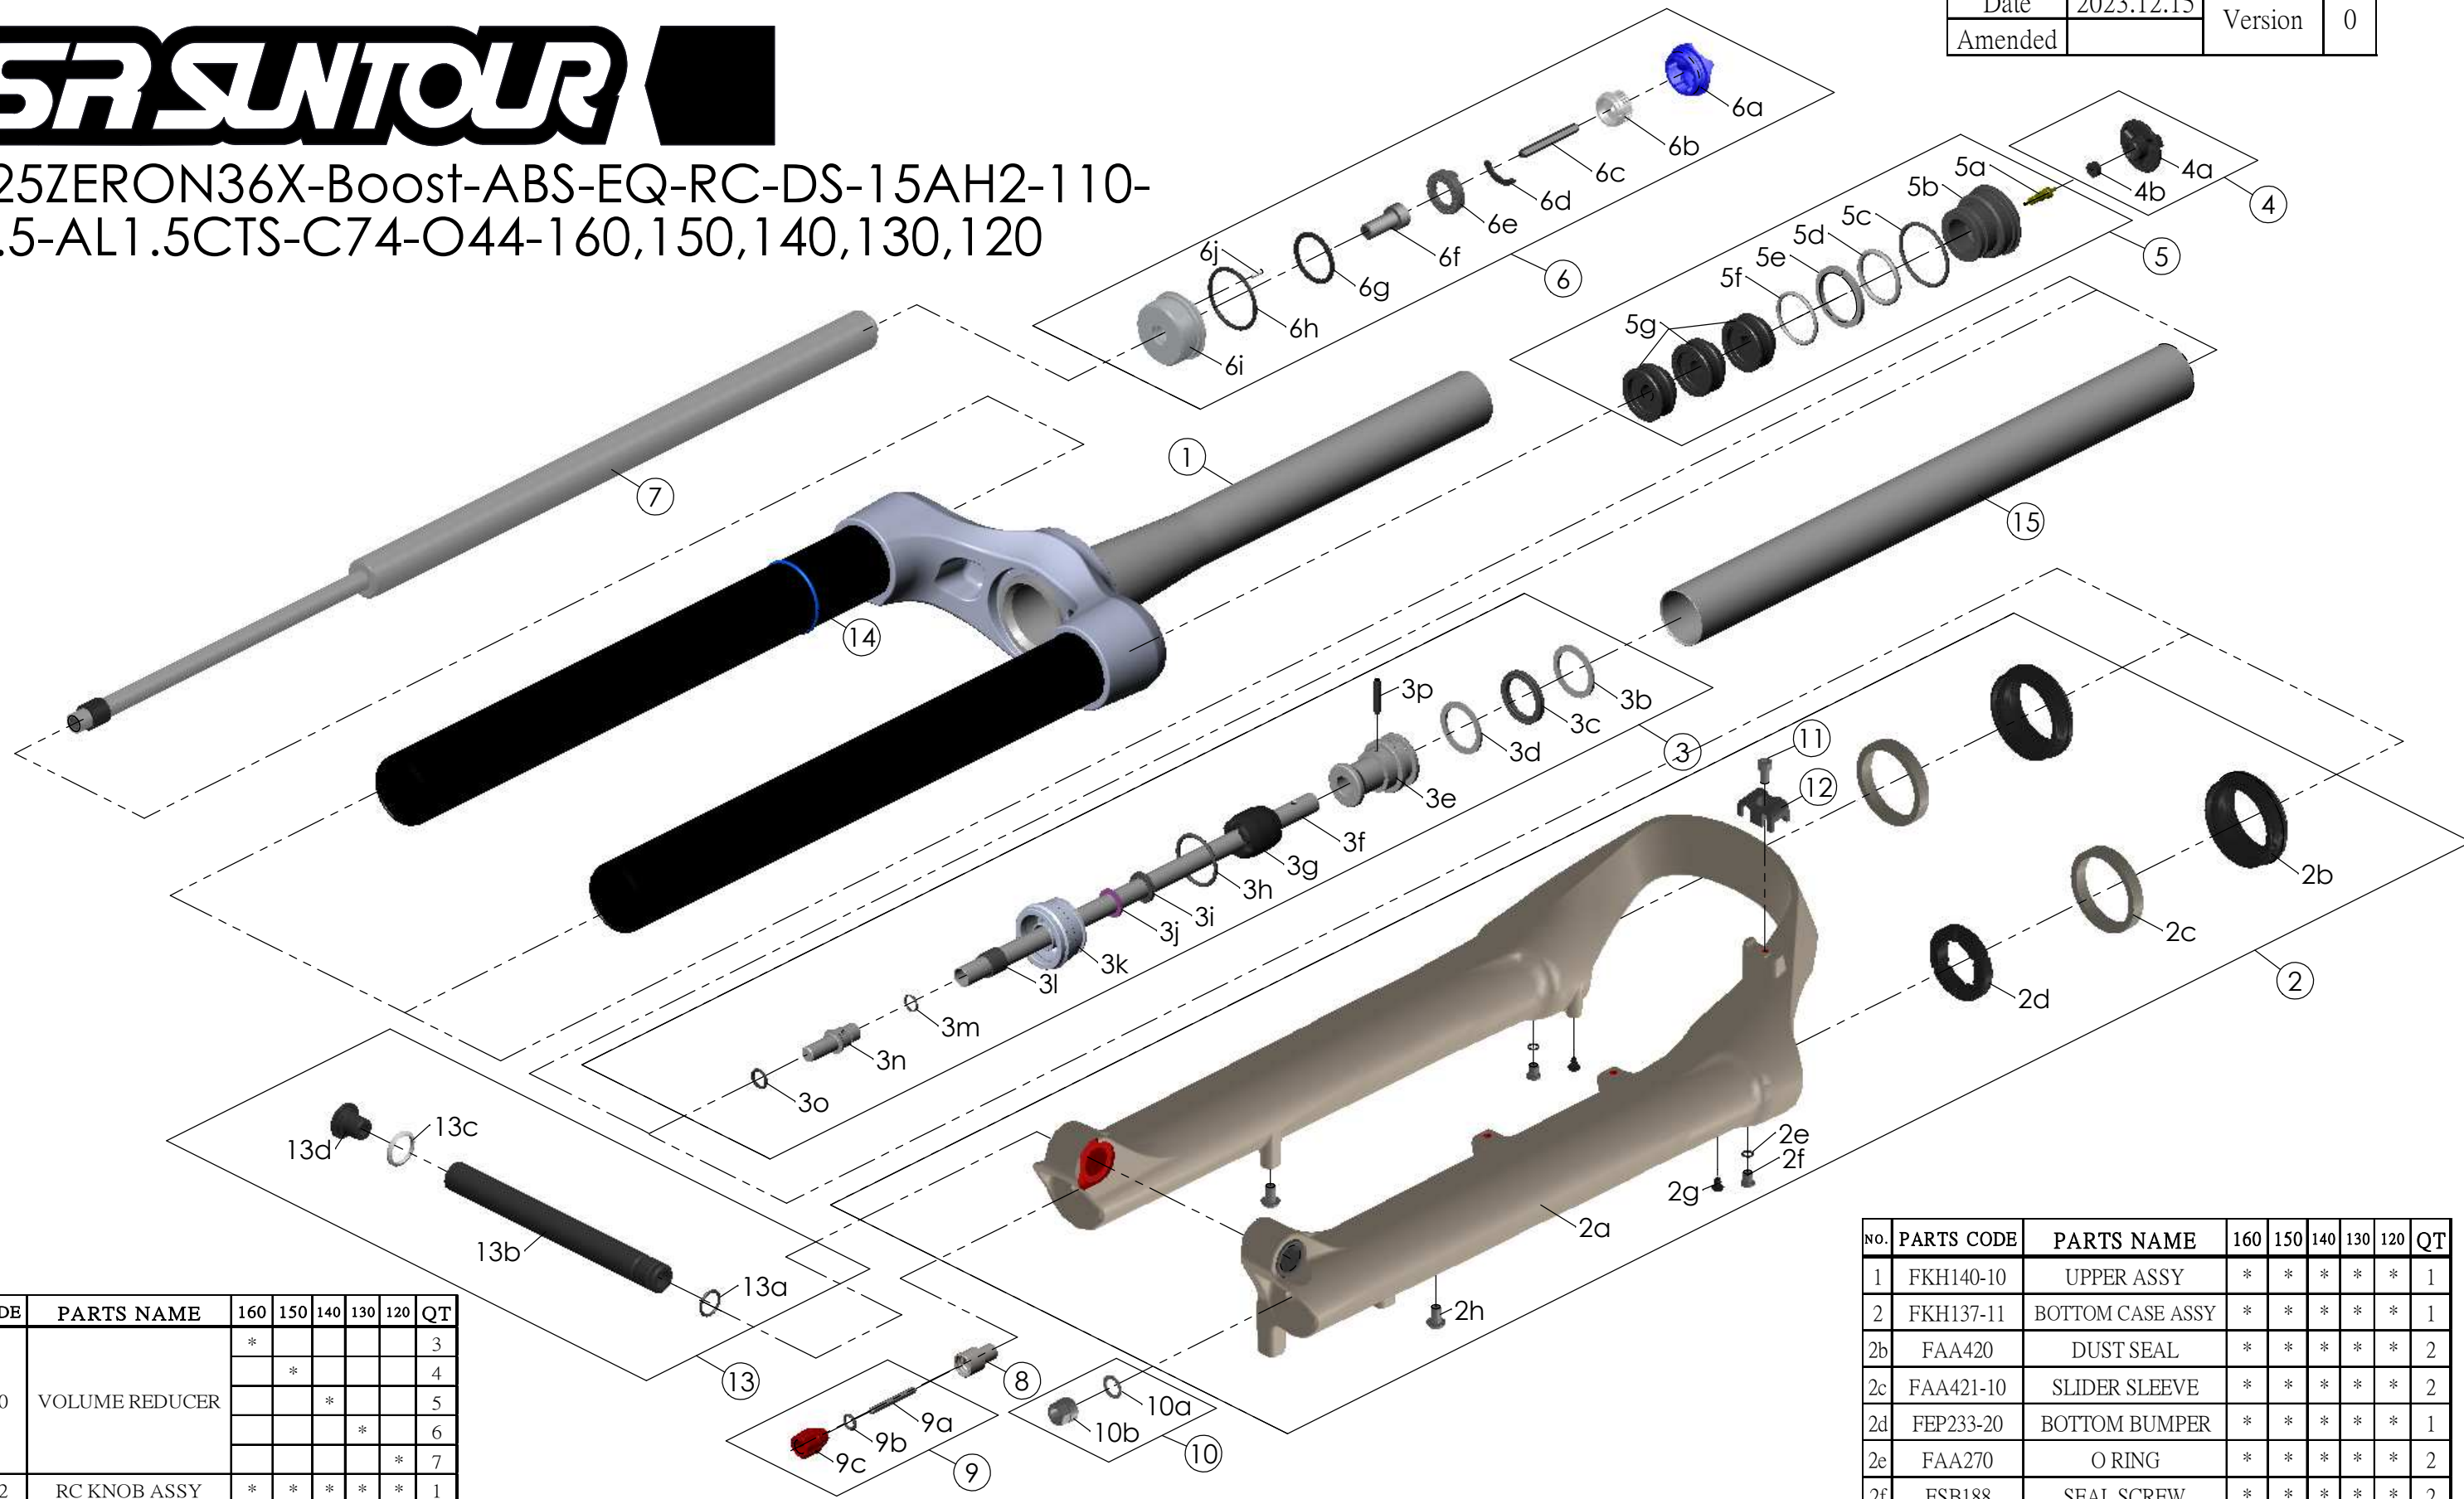

SF25ZERON36X-Boost-ABS-EQ-RC-DS-15AH2-110-27.5-AL1.5CTS-C74-O44-160,150,140,130,120

Date	2023.12.15	Version	0
Amended			

NO.	PARTS CODE	PARTS NAME	160	150	140	130	120	QT
1	FKH140-10	UPPER ASSY	*	*	*	*	*	1
2	FKH137-11	BOTTOM CASE ASSY	*	*	*	*	*	1
2b	FAA420	DUST SEAL	*	*	*	*	*	2
2c	FAA421-10	SLIDER SLEEVE	*	*	*	*	*	2
2d	FEP233-20	BOTTOM BUMPER	*	*	*	*	*	1
2e	FAA270	O RING	*	*	*	*	*	2
2f	FSB188	SEAL SCREW	*	*	*	*	*	2
2g	FAA200-10	MOUNT CAP	*	*	*	*	*	2
2h	FSB203	FIXING BOLT	*	*	*	*	*	2
3	FKH154-00	AIR CYLINDER ASSY	*					1
	FKH154-01			*				
	FKH154-02				*			
	FKH154-03					*		
	FKH154-04						*	

NO.	PARTS CODE	PARTS NAME	160	150	140	130	120	QT
3f	FPE002-80	SUPPORT TUBE	*					1
	FPE002-81			*			1	
	FPE002-82				*		1	
	FPE002-83					*	1	
	FPE002-84						*	1
4	FKE595	VALVE CAP ASSY	*	*	*	*	*	1

NO.	PARTS CODE	PARTS NAME	160	150	140	130	120	QT
5	FKE594	AIR CAP ASSY	*					1
	FKE594-10			*				
	FKE594-20				*			
	FKE594-30					*		
	FKE594-40						*	

NO.	PARTS CODE	PARTS NAME	160	150	140	130	120	QT		
5g	FEG270-10	VOLUME REDUCER	*					3		
				*				4		
					*			5		
						*		6		
							*	7		
			6	FKE576-02	RC KNOB ASSY	*	*	*	*	1
			7	FUN180-65	RC UNIT	*	*	*	*	1
8	FSB058	DAMPER FIXING BOLT	*	*	*	*	1			
9	FKA004-30	REBOUND KNOB ASSY	*	*	*	*	1			
10	FKA063-03	FIXING NUT SET	*	*	*	*	1			
11	FSB153	GUIDE FIXING BOLT	*	*	*	*	1			
12	FEG519	CABLE GUIDE	*	*	*	*	1			
13	FKA117-00	15AH2-110 THRU AXLE SET	*	*	*	*	1			
14	FAA397-40	O RING	*	*	*	*	1			
15	FPE099-00	Air Cylinder	*	*	*	*	1			