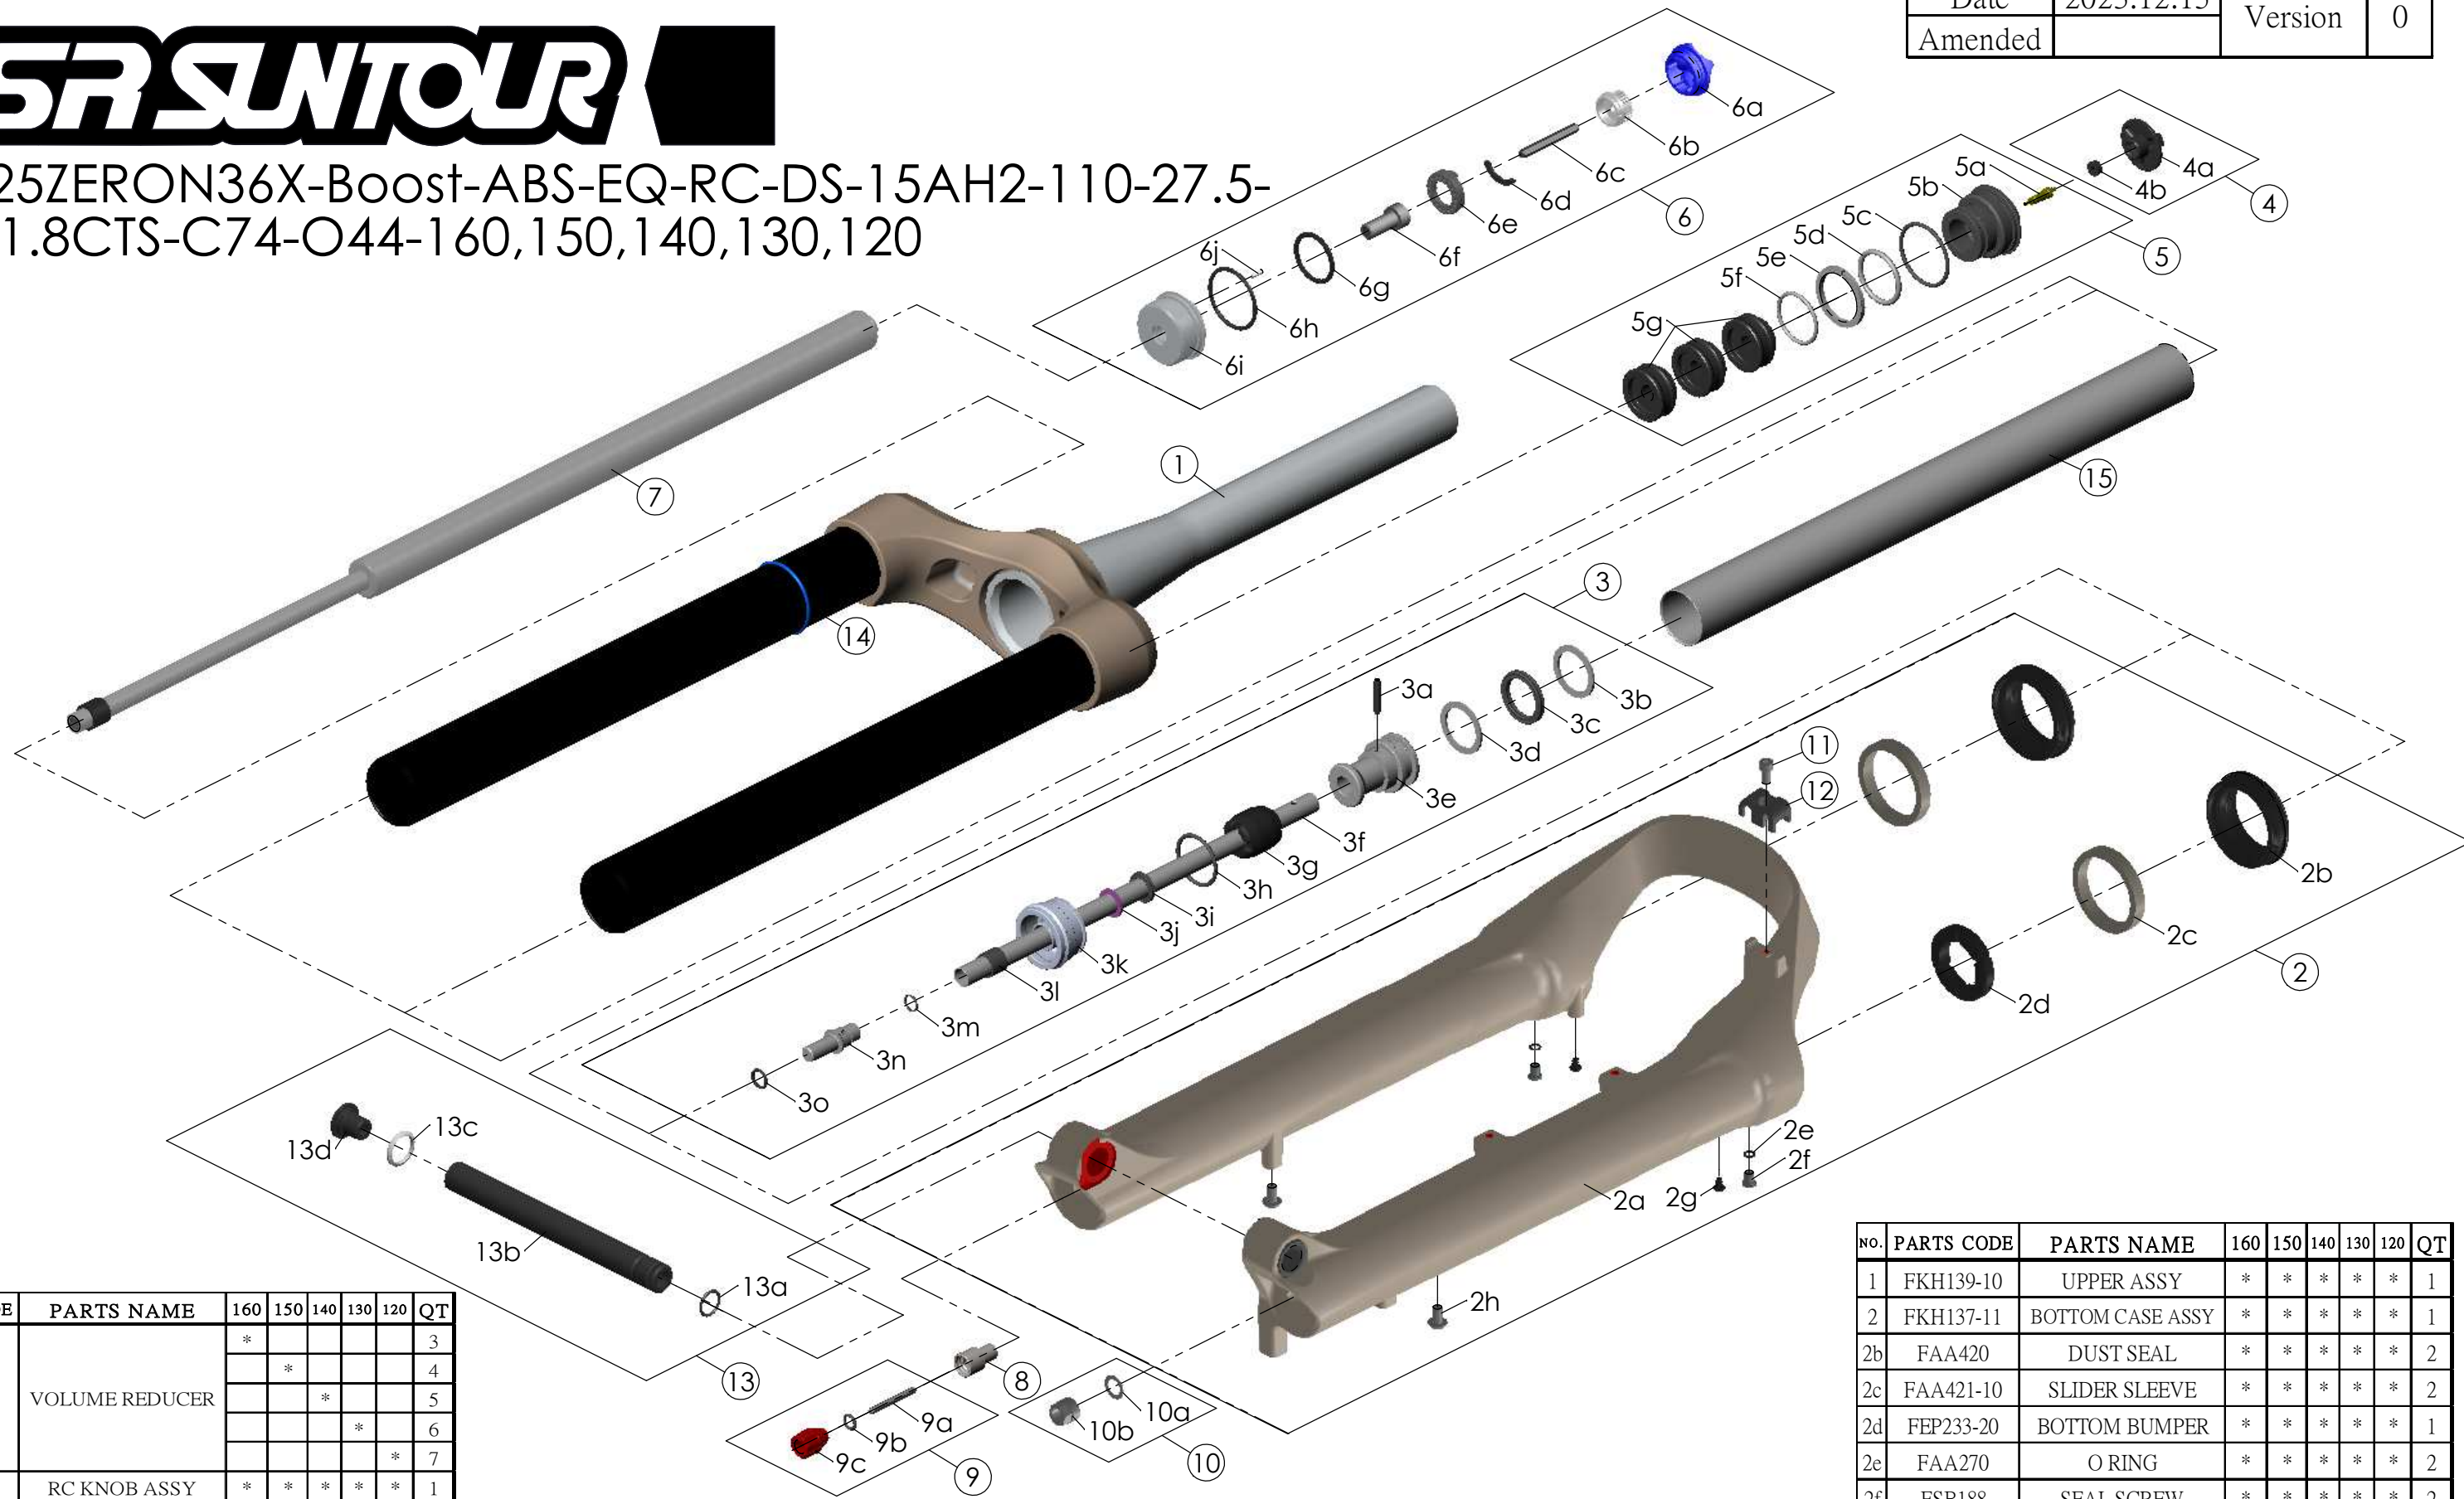

SF25ZERON36X-Boost-ABS-EQ-RC-DS-15AH2-110-27.5-
AL1.8CTS-C74-O44-160,150,140,130,120

Date	2023.12.15	Version	0
Amended			

NO.	PARTS CODE	PARTS NAME	160	150	140	130	120	QT
5g	FEG270-10	VOLUME REDUCER	*					3
				*				4
					*			5
						*		6
							*	7
6	FKE576-02	RC KNOB ASSY	*	*	*	*	*	1
7	FUN180-65	RC UNIT	*	*	*	*	*	1
8	FSB058	DAMPER FIXING BOLT	*	*	*	*	*	1
9	FKA004-30	REBOUND KNOB ASSY	*	*	*	*	*	1
10	FKA063-03	FIXING NUT SET	*	*	*	*	*	1
11	FSB153	GUIDE FIXING BOLT	*	*	*	*	*	1
12	FEG519	CABLE GUIDE	*	*	*	*	*	1
13	FKA117-00	15AH2-110 THRU AXLE SET	*	*	*	*	*	1
14	FAA397-40	O RING	*	*	*	*	*	1
15	FPE099-00	Air Cylinder	*	*	*	*	*	1

NO.	PARTS CODE	PARTS NAME	160	150	140	130	120	QT
5	FKE594	AIR CAP ASSY	*					1
	FKE594-10			*				
	FKE594-20				*			
	FKE594-30					*		
	FKE594-40						*	

NO.	PARTS CODE	PARTS NAME	160	150	140	130	120	QT
3f	FPE002-80	SUPPORT TUBE	*					1
	FPE002-81			*				1
	FPE002-82				*			1
	FPE002-83					*		1
	FPE002-84						*	1
4	FKE595	VALVE CAP ASSY	*	*	*	*	*	1

NO.	PARTS CODE	PARTS NAME	160	150	140	130	120	QT
1	FKH139-10	UPPER ASSY	*	*	*	*	*	1
2	FKH137-11	BOTTOM CASE ASSY	*	*	*	*	*	1
2b	FAA420	DUST SEAL	*	*	*	*	*	2
2c	FAA421-10	SLIDER SLEEVE	*	*	*	*	*	2
2d	FEP233-20	BOTTOM BUMPER	*	*	*	*	*	1
2e	FAA270	O RING	*	*	*	*	*	2
2f	FSB188	SEAL SCREW	*	*	*	*	*	2
2g	FAA200-10	MOUNT CAP	*	*	*	*	*	2
2h	FSB203	FIXING BOLT	*	*	*	*	*	2
3	FKH154-00	AIR CYLINDER ASSY	*					1
	FKH154-01			*				
	FKH154-02				*			
	FKH154-03					*		
	FKH154-04						*	