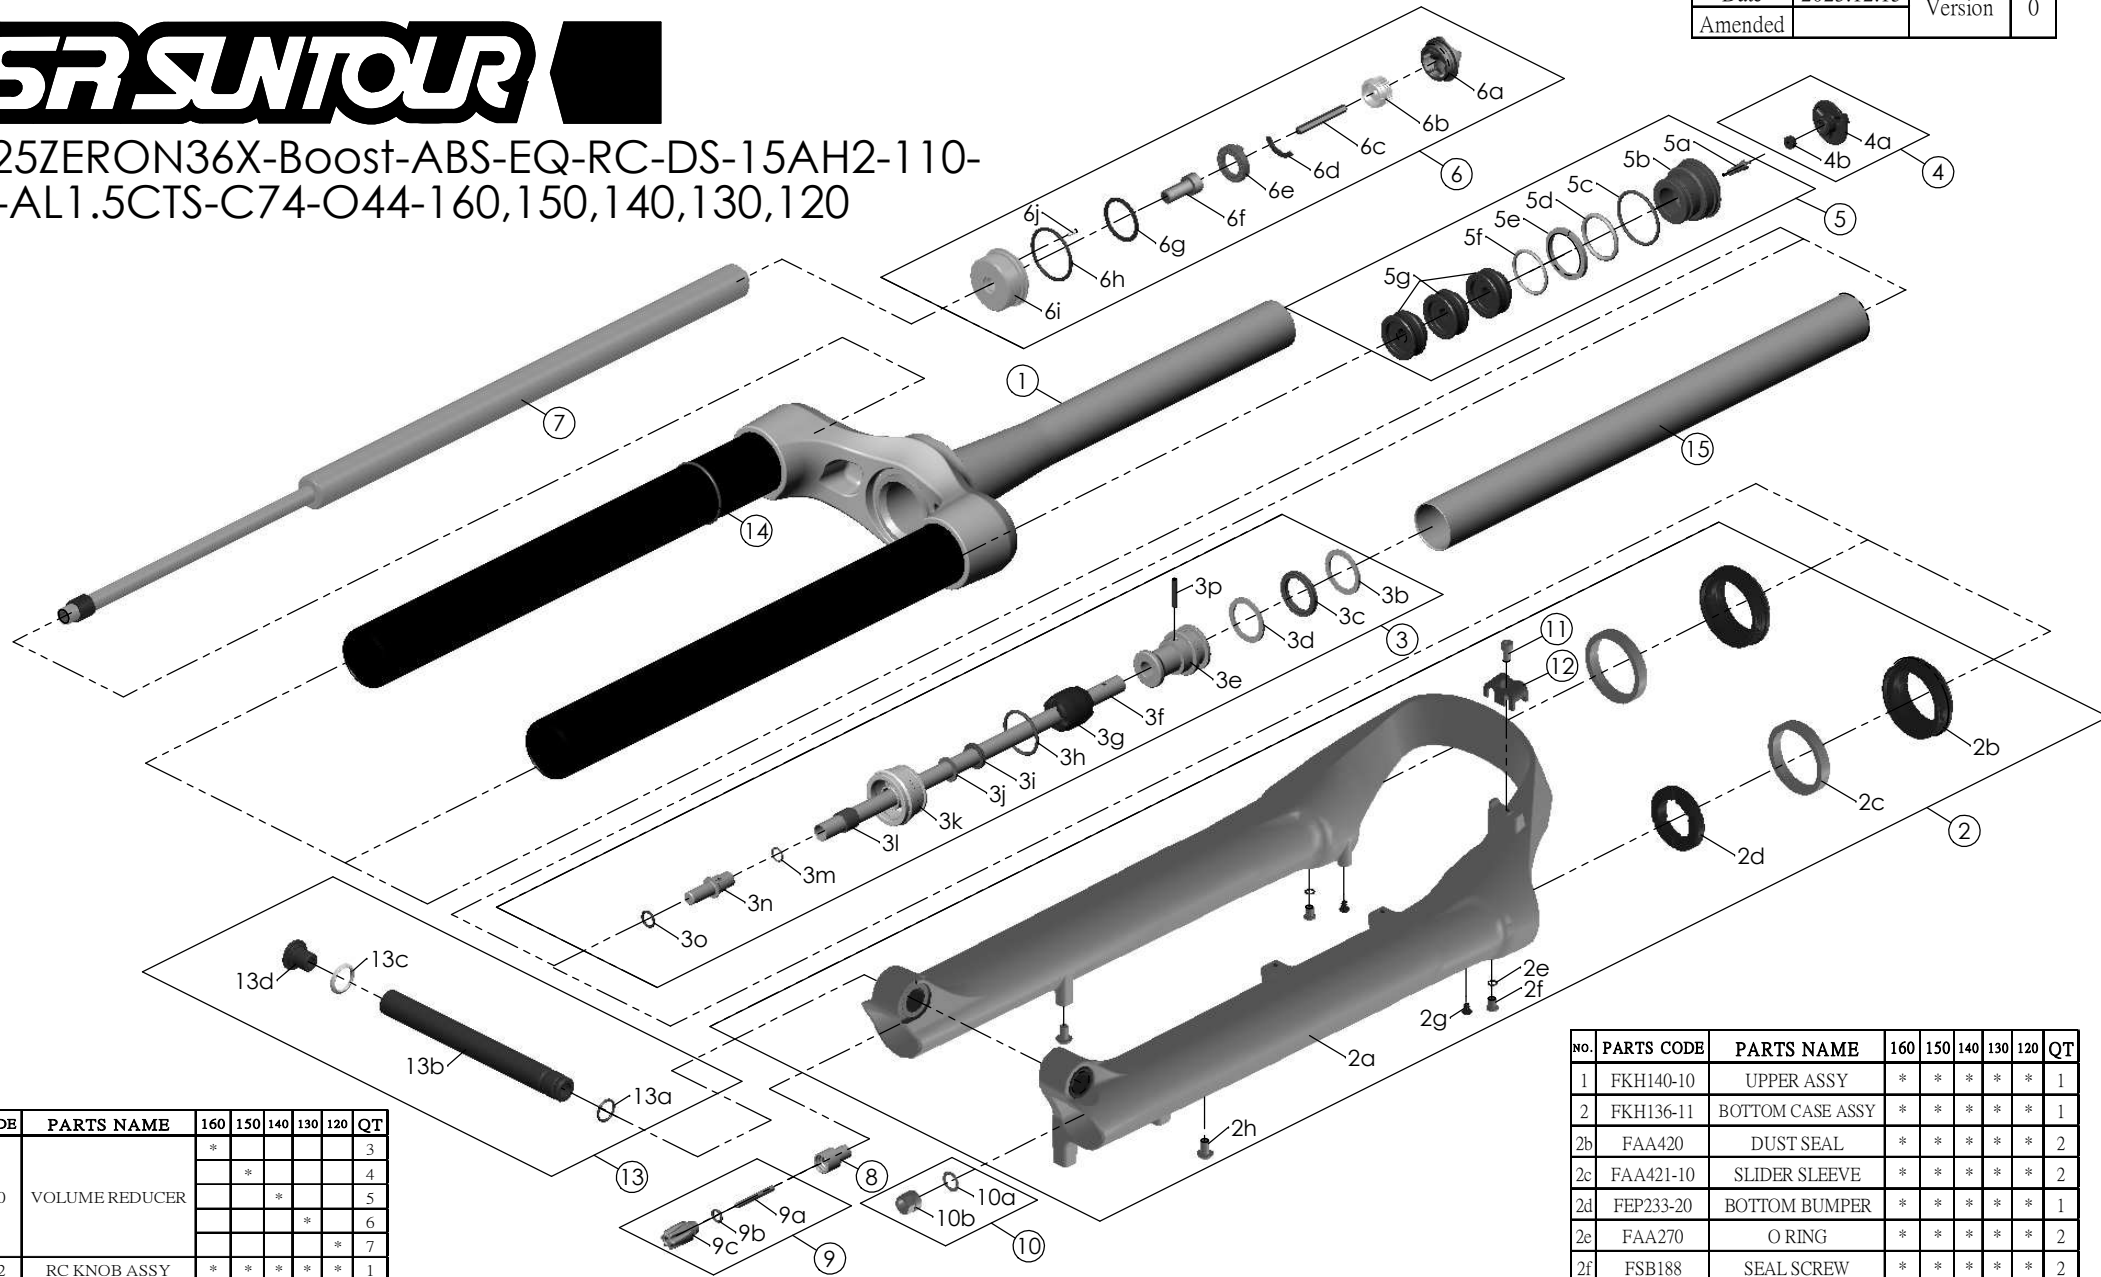

SF25ZERON36X-Boost-ABS-EQ-RC-DS-15AH2-110-29-AL1.5CTS-C74-O44-160,150,140,130,120

Date	2023.12.15	Version	0
Amended			

NO.	PARTS CODE	PARTS NAME	160	150	140	130	120	QT
			*	*	*	*	*	3
5g	FEG270-10	VOLUME REDUCER	*	*	*	*	*	4
					*	*	*	5
					*	*	*	6
					*	*	*	7
6	FKE576-02	RC KNOB ASSY	*	*	*	*	*	1
7	FUN180-65	RC UNIT	*	*	*	*	*	1
8	FSB058	DAMPER FIXING BOLT	*	*	*	*	*	1
9	FKA004-22	DAMPER KNOB ASSY	*	*	*	*	*	1
10	FKA063-03	FIXING NUT SET	*	*	*	*	*	1
11	FSB153	GUIDE FIXING BOLT	*	*	*	*	*	1
12	FEG519	CABLE GUIDE	*	*	*	*	*	1
13	FKA117-00	15AH2-110 THRU AXLE SET	*	*	*	*	*	1
14	FAA397-40	O RING	*	*	*	*	*	1
15	FPE099-00	Air Cylinder	*	*	*	*	*	1

NO.	PARTS CODE	PARTS NAME	160	150	140	130	120	QT
5	FKE594	AIR CAP ASSY	*	*	*	*	*	1
	FKE594-10			*	*	*	*	
	FKE594-20				*	*	*	
	FKE594-30					*	*	
	FKE594-40						*	

NO.	PARTS CODE	PARTS NAME	160	150	140	130	120	QT
	FPE002-80	SUPPORT TUBE	*	*	*	*	*	1
	FPE002-81			*	*	*	*	1
3f	FPE002-82				*	*	*	1
	FPE002-83					*	*	1
	FPE002-84						*	1
4	FKE595	VALVE CAP ASSY	*	*	*	*	*	1

NO.	PARTS CODE	PARTS NAME	160	150	140	130	120	QT
1	FKH140-10	UPPER ASSY	*	*	*	*	*	1
2	FKH136-11	BOTTOM CASE ASSY	*	*	*	*	*	1
2b	FAA420	DUST SEAL	*	*	*	*	*	2
2c	FAA421-10	SLIDER SLEEVE	*	*	*	*	*	2
2d	FEP233-20	BOTTOM BUMPER	*	*	*	*	*	1
2e	FAA270	O RING	*	*	*	*	*	2
2f	FSB188	SEAL SCREW	*	*	*	*	*	2
2g	FAA200-10	MOUNT CAP	*	*	*	*	*	2
2h	FSB203	FIXING BOLT	*	*	*	*	*	2
3	FKH154-00	AIR CYLINDER ASSY	*	*	*	*	*	1
	FKH154-01				*	*	*	
	FKH154-02					*	*	
	FKH154-03						*	
	FKH154-04							*