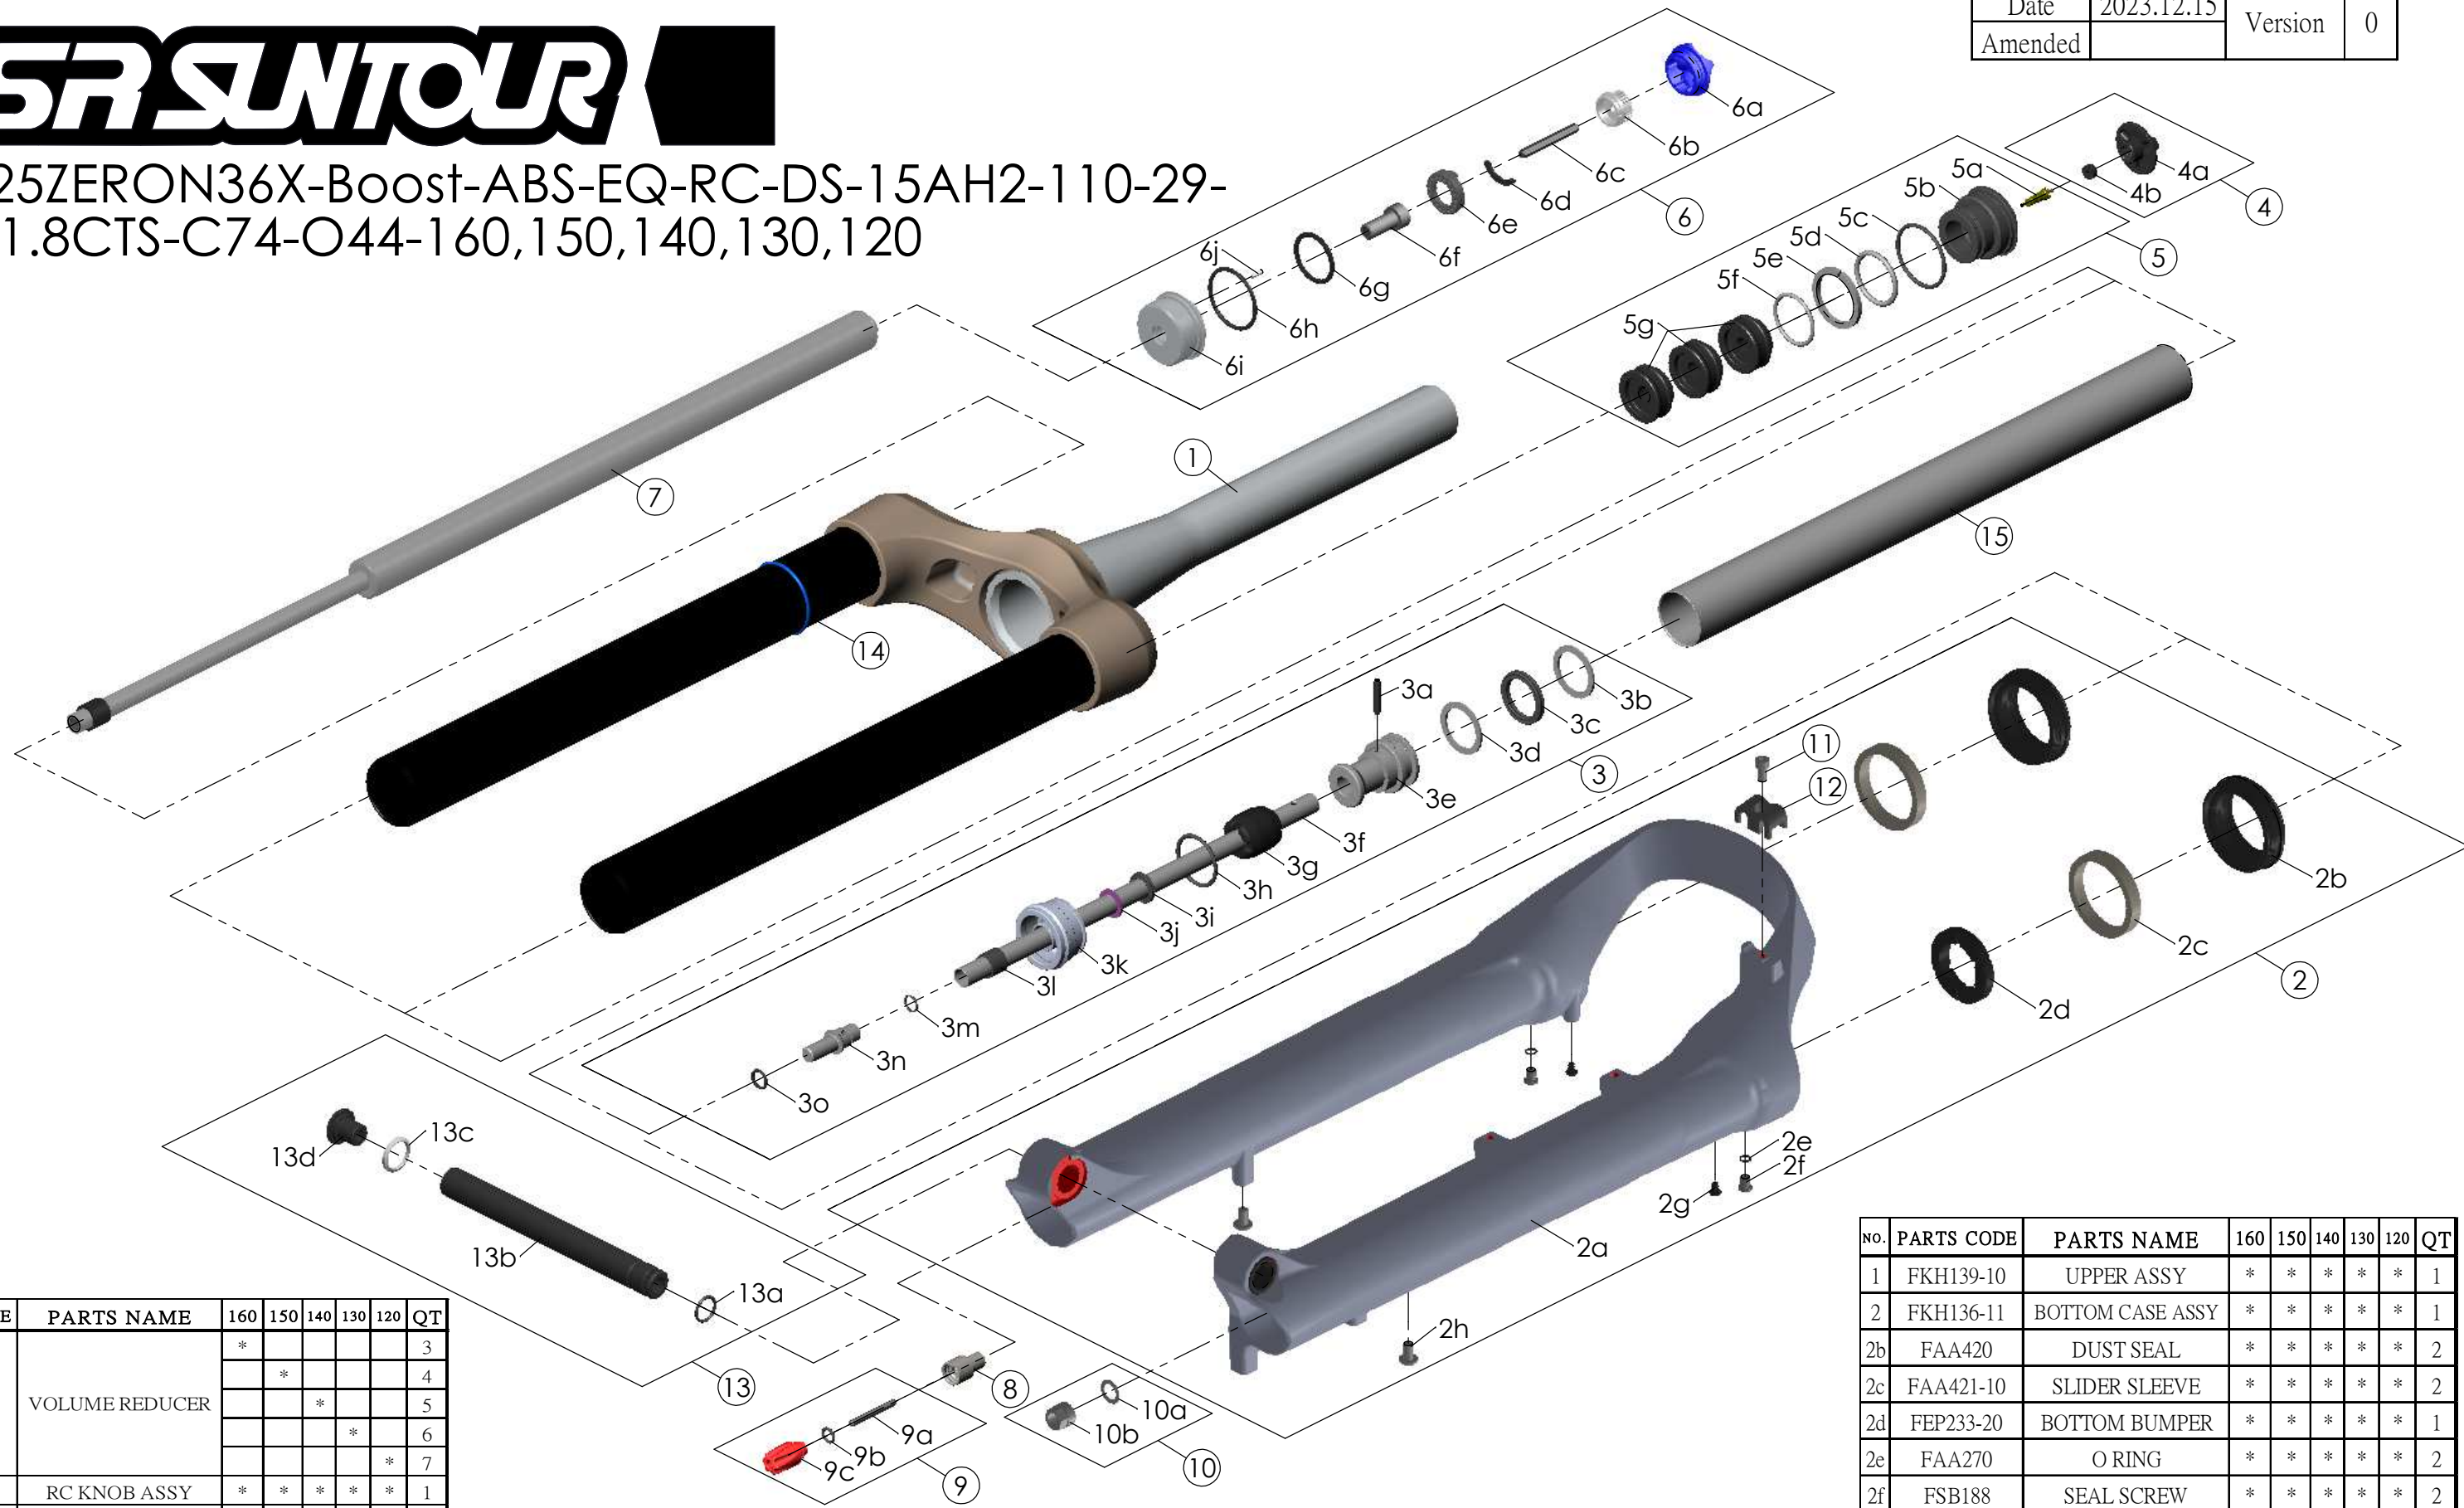

SF25ZERON36X-Boost-ABS-EQ-RC-DS-15AH2-110-29-
AL1.8CTS-C74-O44-160,150,140,130,120

Date	2023.12.15	Version	0
Amended			

NO.	PARTS CODE	PARTS NAME	160	150	140	130	120	QT
5g	FEG270-10	VOLUME REDUCER	*					3
				*				4
					*			5
						*		6
							*	7
6	FKE576-02	RC KNOB ASSY	*	*	*	*	*	1
7	FUN180-65	RC UNIT	*	*	*	*	*	1
8	FSB058	DAMPER FIXING BOLT	*	*	*	*	*	1
9	FKA004-22	DAMPER KNOB ASSY	*	*	*	*	*	1
10	FKA063-03	FIXING NUT SET	*	*	*	*	*	1
11	FSB153	GUIDE FIXING BOLT	*	*	*	*	*	1
12	FEG519	CABLE GUIDE	*	*	*	*	*	1
13	FKA117-00	15AH2-110 THRU AXLE SET	*	*	*	*	*	1
14	FAA397-40	O RING	*	*	*	*	*	1
15	FPE099-00	Air Cylinder	*	*	*	*	*	1

NO.	PARTS CODE	PARTS NAME	160	150	140	130	120	QT
5	FKE594	AIR CAP ASSY	*					1
	FKE594-10			*				
	FKE594-20				*			
	FKE594-30					*		
	FKE594-40						*	

NO.	PARTS CODE	PARTS NAME	160	150	140	130	120	QT
3f	FPE002-80	SUPPORT TUBE	*					1
	FPE002-81			*				1
	FPE002-82				*			1
	FPE002-83					*		1
	FPE002-84						*	1
4	FKE595	VALVE CAP ASSY	*	*	*	*	*	1

NO.	PARTS CODE	PARTS NAME	160	150	140	130	120	QT
1	FKH139-10	UPPER ASSY	*	*	*	*	*	1
2	FKH136-11	BOTTOM CASE ASSY	*	*	*	*	*	1
2b	FAA420	DUST SEAL	*	*	*	*	*	2
2c	FAA421-10	SLIDER SLEEVE	*	*	*	*	*	2
2d	FEP233-20	BOTTOM BUMPER	*	*	*	*	*	1
2e	FAA270	O RING	*	*	*	*	*	2
2f	FSB188	SEAL SCREW	*	*	*	*	*	2
2g	FAA200-10	MOUNT CAP	*	*	*	*	*	2
2h	FSB203	FIXING BOLT	*	*	*	*	*	2
3	FKH154-00	AIR CYLINDER ASSY	*					1
	FKH154-01			*				
	FKH154-02				*			
	FKH154-03					*		
	FKH154-04						*	