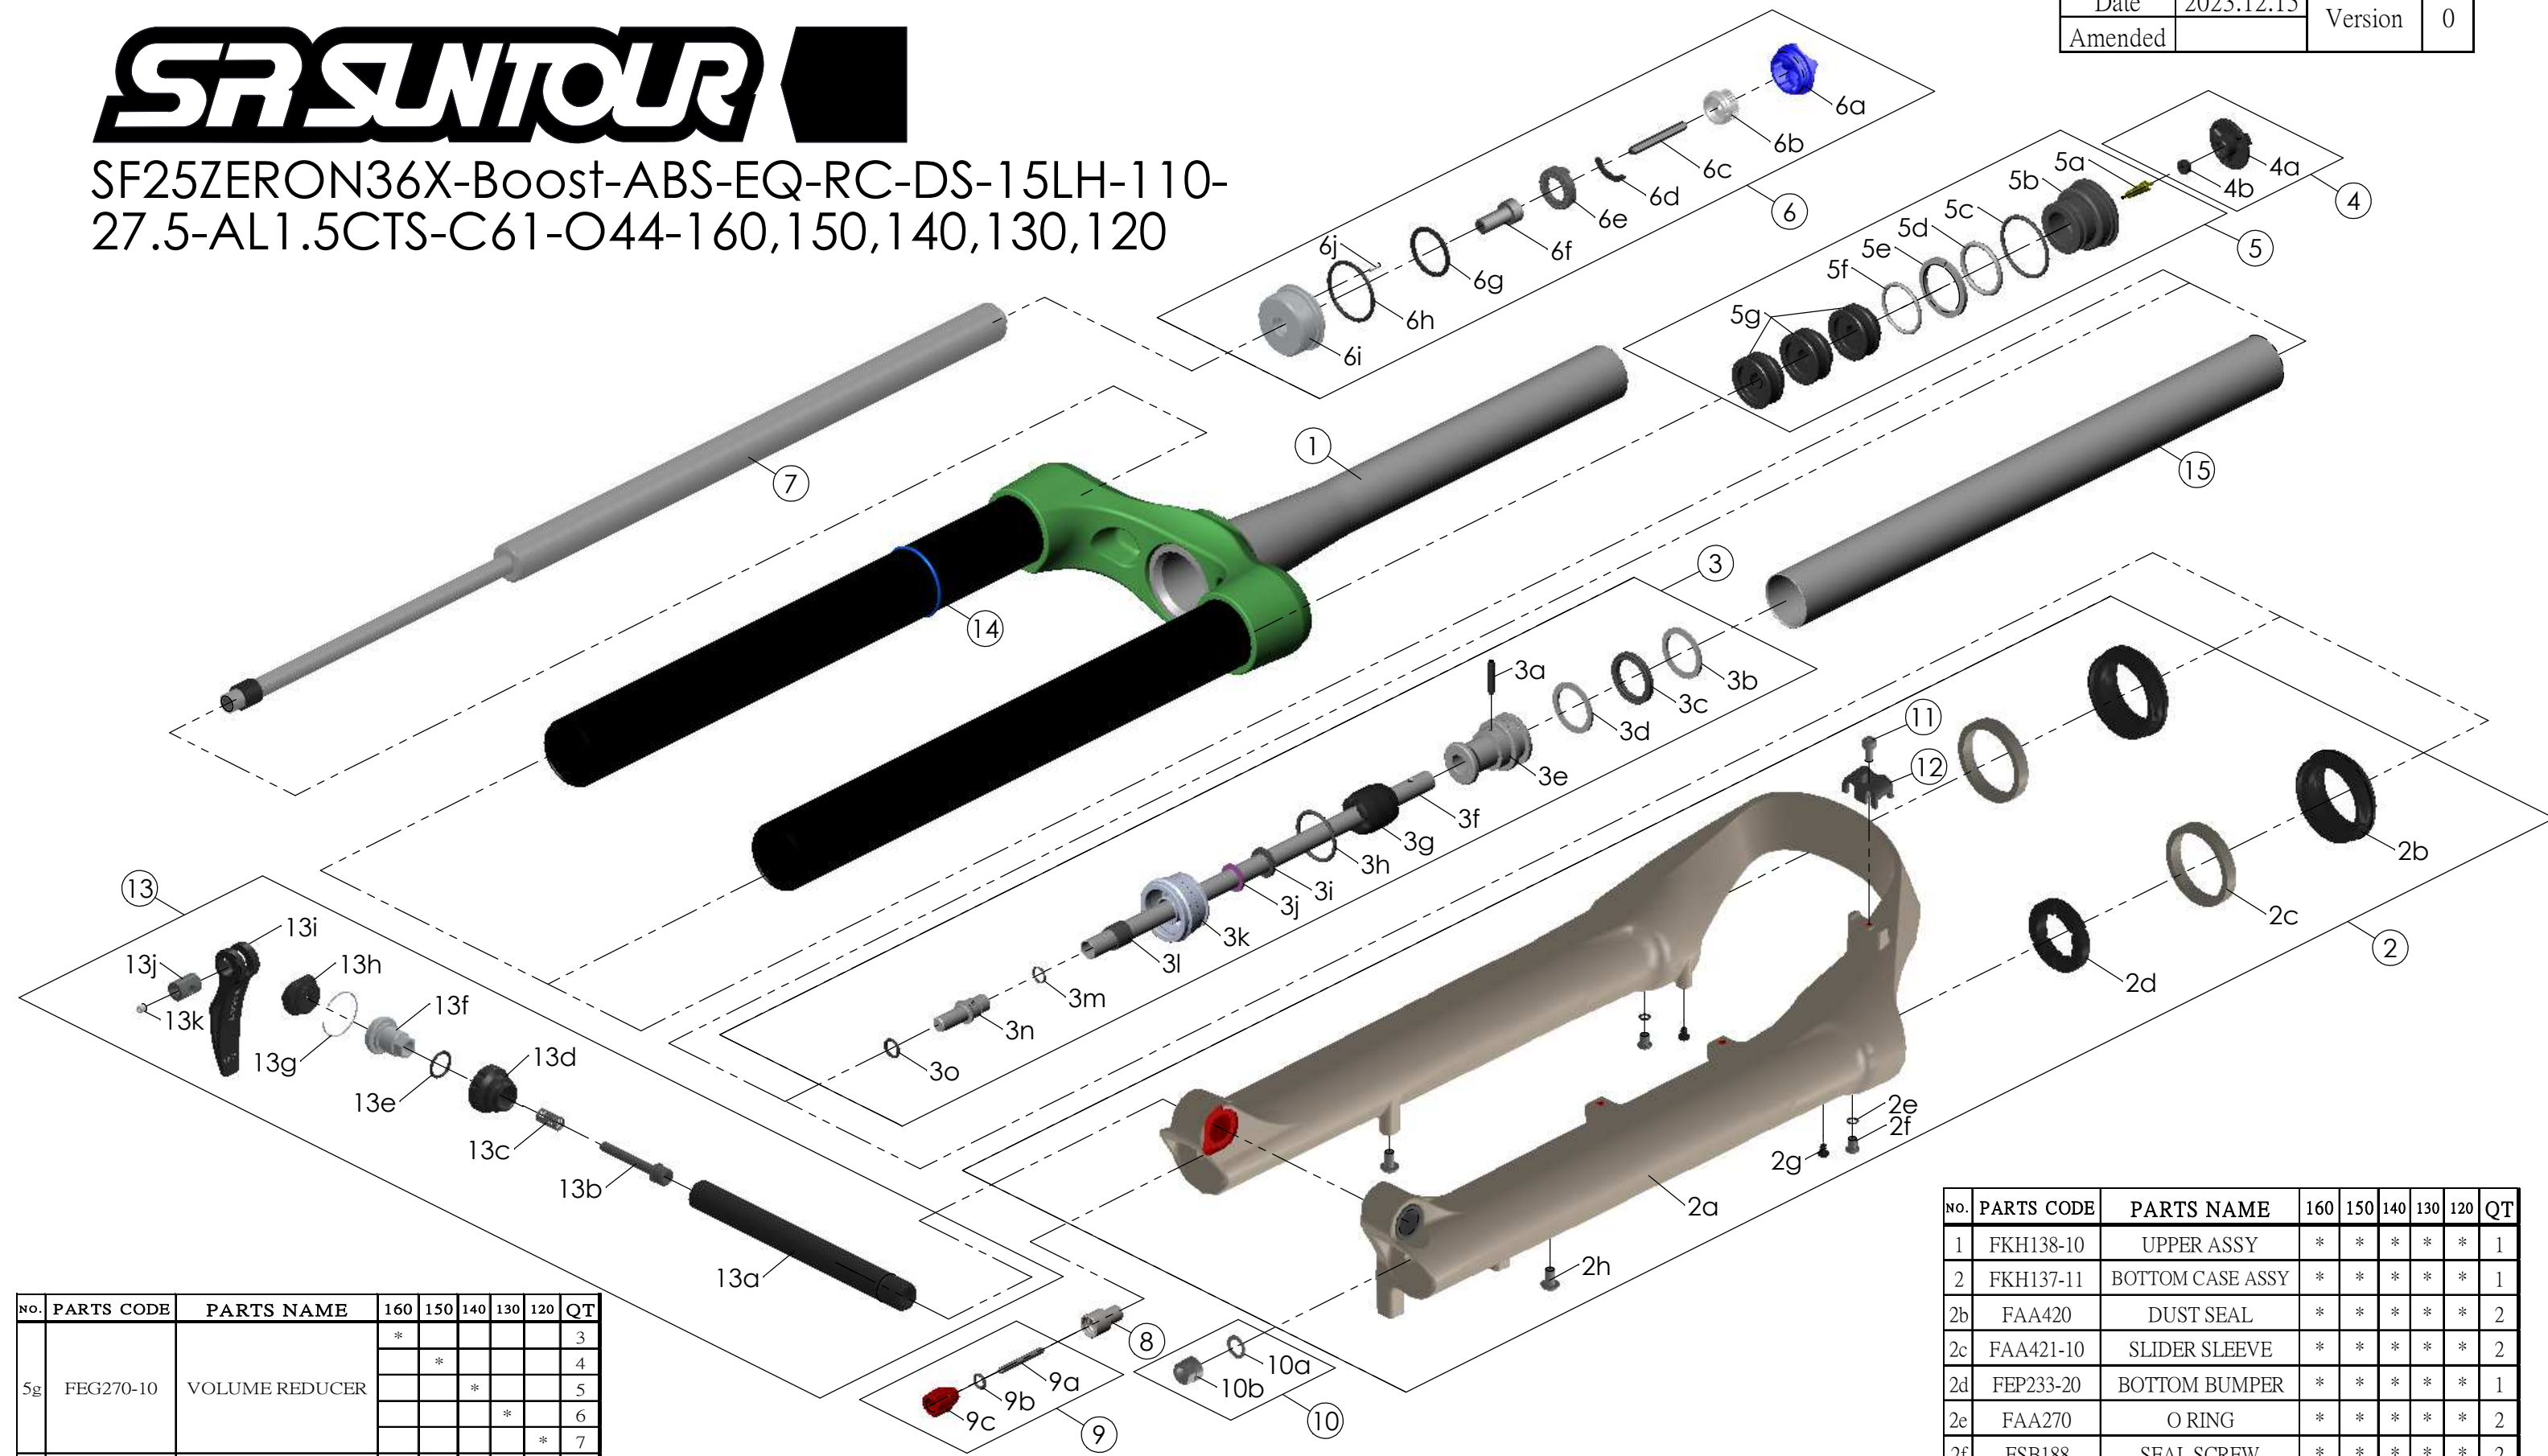

SF25ZERON36X-Boost-ABS-EQ-RC-DS-15LH-110-27.5-AL1.5CTS-C61-O44-160,150,140,130,120

Date	2023.12.15	Version	0
Amended			

NO.	PARTS CODE	PARTS NAME	160	150	140	130	120	QT	
5g	FEG270-10	VOLUME REDUCER	*					3	
				*				4	
					*				5
						*			6
							*		7
								*	8
									*
6	FKE576-02	RC KNOB ASSY	*	*	*	*	*	1	
7	FUN180-65	RC UNIT	*	*	*	*	*	1	
8	FSB058	DAMPER FIXING BOLT	*	*	*	*	*	1	
9	FKA004-30	REBOUND KNOB ASSY	*	*	*	*	*	1	
10	FKA063-03	FIXING NUT SET	*	*	*	*	*	1	
11	FSB153	GUIDE FIXING BOLT	*	*	*	*	*	1	
12	FEG519	CABLE GUIDE	*	*	*	*	*	1	
13	FKA116-02	15LH-110 AXLE SET	*	*	*	*	*	1	
14	FAA397-40	O RING	*	*	*	*	*	1	
15	FPE099-00	Air Cylinder	*	*	*	*	*	1	

NO.	PARTS CODE	PARTS NAME	160	150	140	130	120	QT
5	FKE594	AIR CAP ASSY	*					1
	FKE594-10			*				
	FKE594-20				*			
	FKE594-30					*		
	FKE594-40					*		

NO.	PARTS CODE	PARTS NAME	160	150	140	130	120	QT
3f	FPE002-80	SUPPORT TUBE	*					1
	FPE002-81			*			1	
	FPE002-82				*		1	
	FPE002-83					*	1	
	FPE002-84						*	1
4	FKE595	VALVECAP ASSY	*	*	*	*	*	1

NO.	PARTS CODE	PARTS NAME	160	150	140	130	120	QT
1	FKH138-10	UPPER ASSY	*	*	*	*	*	1
2	FKH137-11	BOTTOM CASE ASSY	*	*	*	*	*	1
2b	FAA420	DUST SEAL	*	*	*	*	*	2
2c	FAA421-10	SLIDER SLEEVE	*	*	*	*	*	2
2d	FEP233-20	BOTTOM BUMPER	*	*	*	*	*	1
2e	FAA270	O RING	*	*	*	*	*	2
2f	FSB188	SEAL SCREW	*	*	*	*	*	2
2g	FAA200-10	MOUNT CAP	*	*	*	*	*	2
2h	FSB203	FIXING BOLT	*	*	*	*	*	2
3	FKH154-00	AIR CYLINDER ASSY	*					1
	FKH154-01			*				
	FKH154-02				*			
	FKH154-03					*		
	FKH154-04					*		