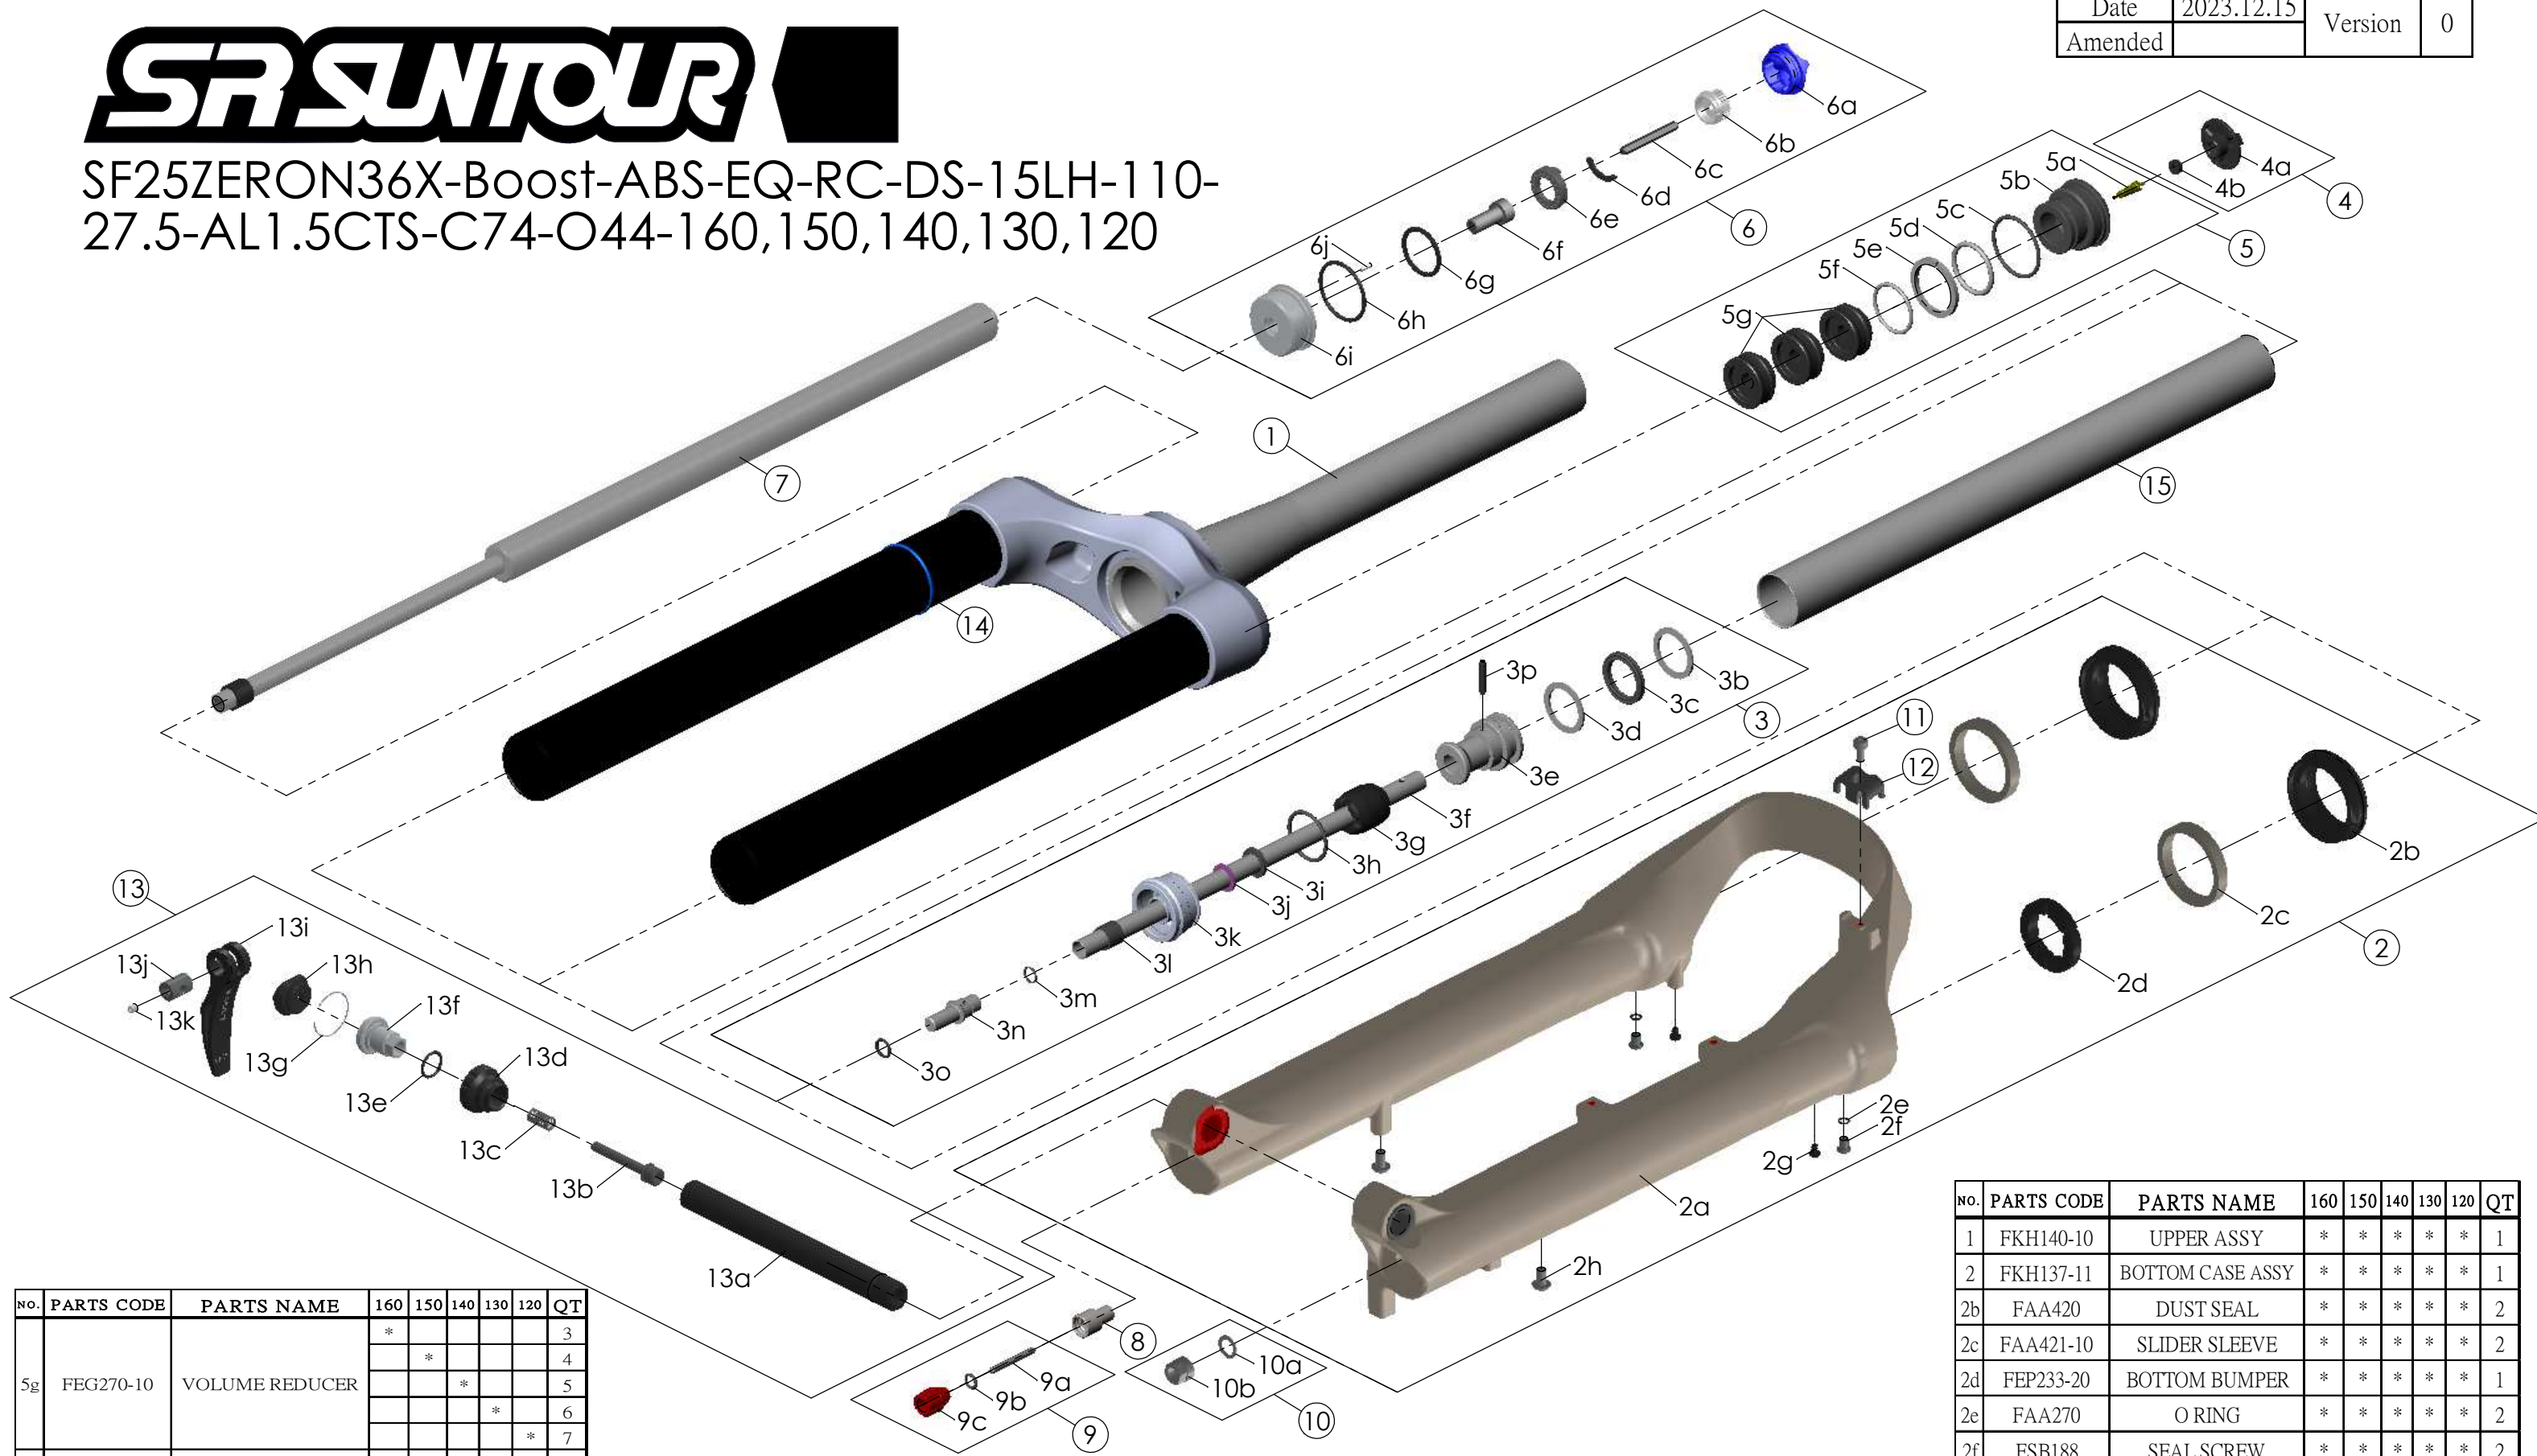

SF25ZERON36X-Boost-ABS-EQ-RC-DS-15LH-110-27.5-AL1.5CTS-C74-O44-160,150,140,130,120

Date	2023.12.15	Version	0
Amended			

NO.	PARTS CODE	PARTS NAME	160	150	140	130	120	QT
1	FKH140-10	UPPER ASSY	*	*	*	*	*	1
2	FKH137-11	BOTTOM CASE ASSY	*	*	*	*	*	1
2b	FAA420	DUST SEAL	*	*	*	*	*	2
2c	FAA421-10	SLIDER SLEEVE	*	*	*	*	*	2
2d	FEP233-20	BOTTOM BUMPER	*	*	*	*	*	1
2e	FAA270	O RING	*	*	*	*	*	2
2f	FSB188	SEAL SCREW	*	*	*	*	*	2
2g	FAA200-10	MOUNT CAP	*	*	*	*	*	2
2h	FSB203	FIXING BOLT	*	*	*	*	*	2
3	FKH154-00	AIR CYLINDER ASSY	*					1
	FKH154-01			*				
	FKH154-02				*			
	FKH154-03					*		
	FKH154-04					*		

NO.	PARTS CODE	PARTS NAME	160	150	140	130	120	QT
	FPE002-80	SUPPORT TUBE	*					1
	FPE002-81			*				1
3f	FPE002-82				*			1
	FPE002-83					*		1
	FPE002-84					*	1	
4	FKE595	VALVE CAP ASSY	*	*	*	*	*	1

NO.	PARTS CODE	PARTS NAME	160	150	140	130	120	QT
	FKE594	AIR CAP ASSY	*					1
	FKE594-10			*				
5	FKE594-20				*			
	FKE594-30					*		
	FKE594-40						*	

NO.	PARTS CODE	PARTS NAME	160	150	140	130	120	QT
			*					3
				*				4
5g	FEG270-10	VOLUME REDUCER			*			5
						*		6
							*	7
6	FKE576-02	RC KNOB ASSY	*	*	*	*	*	1
7	FUN180-65	RC UNIT	*	*	*	*	*	1
8	FSB058	DAMPER FIXING BOLT	*	*	*	*	*	1
9	FKA004-30	REBOUND KNOB ASSY	*	*	*	*	*	1
10	FKA063-03	FIXING NUT SET	*	*	*	*	*	1
11	FSB153	GUIDE FIXING BOLT	*	*	*	*	*	1
12	FEG519	CABLE GUIDE	*	*	*	*	*	1
13	FKA116-02	15LH-110 AXLE SET	*	*	*	*	*	1
14	FAA397-40	O RING	*	*	*	*	*	1
15	FPE099-00	Air Cylinder	*	*	*	*	*	1