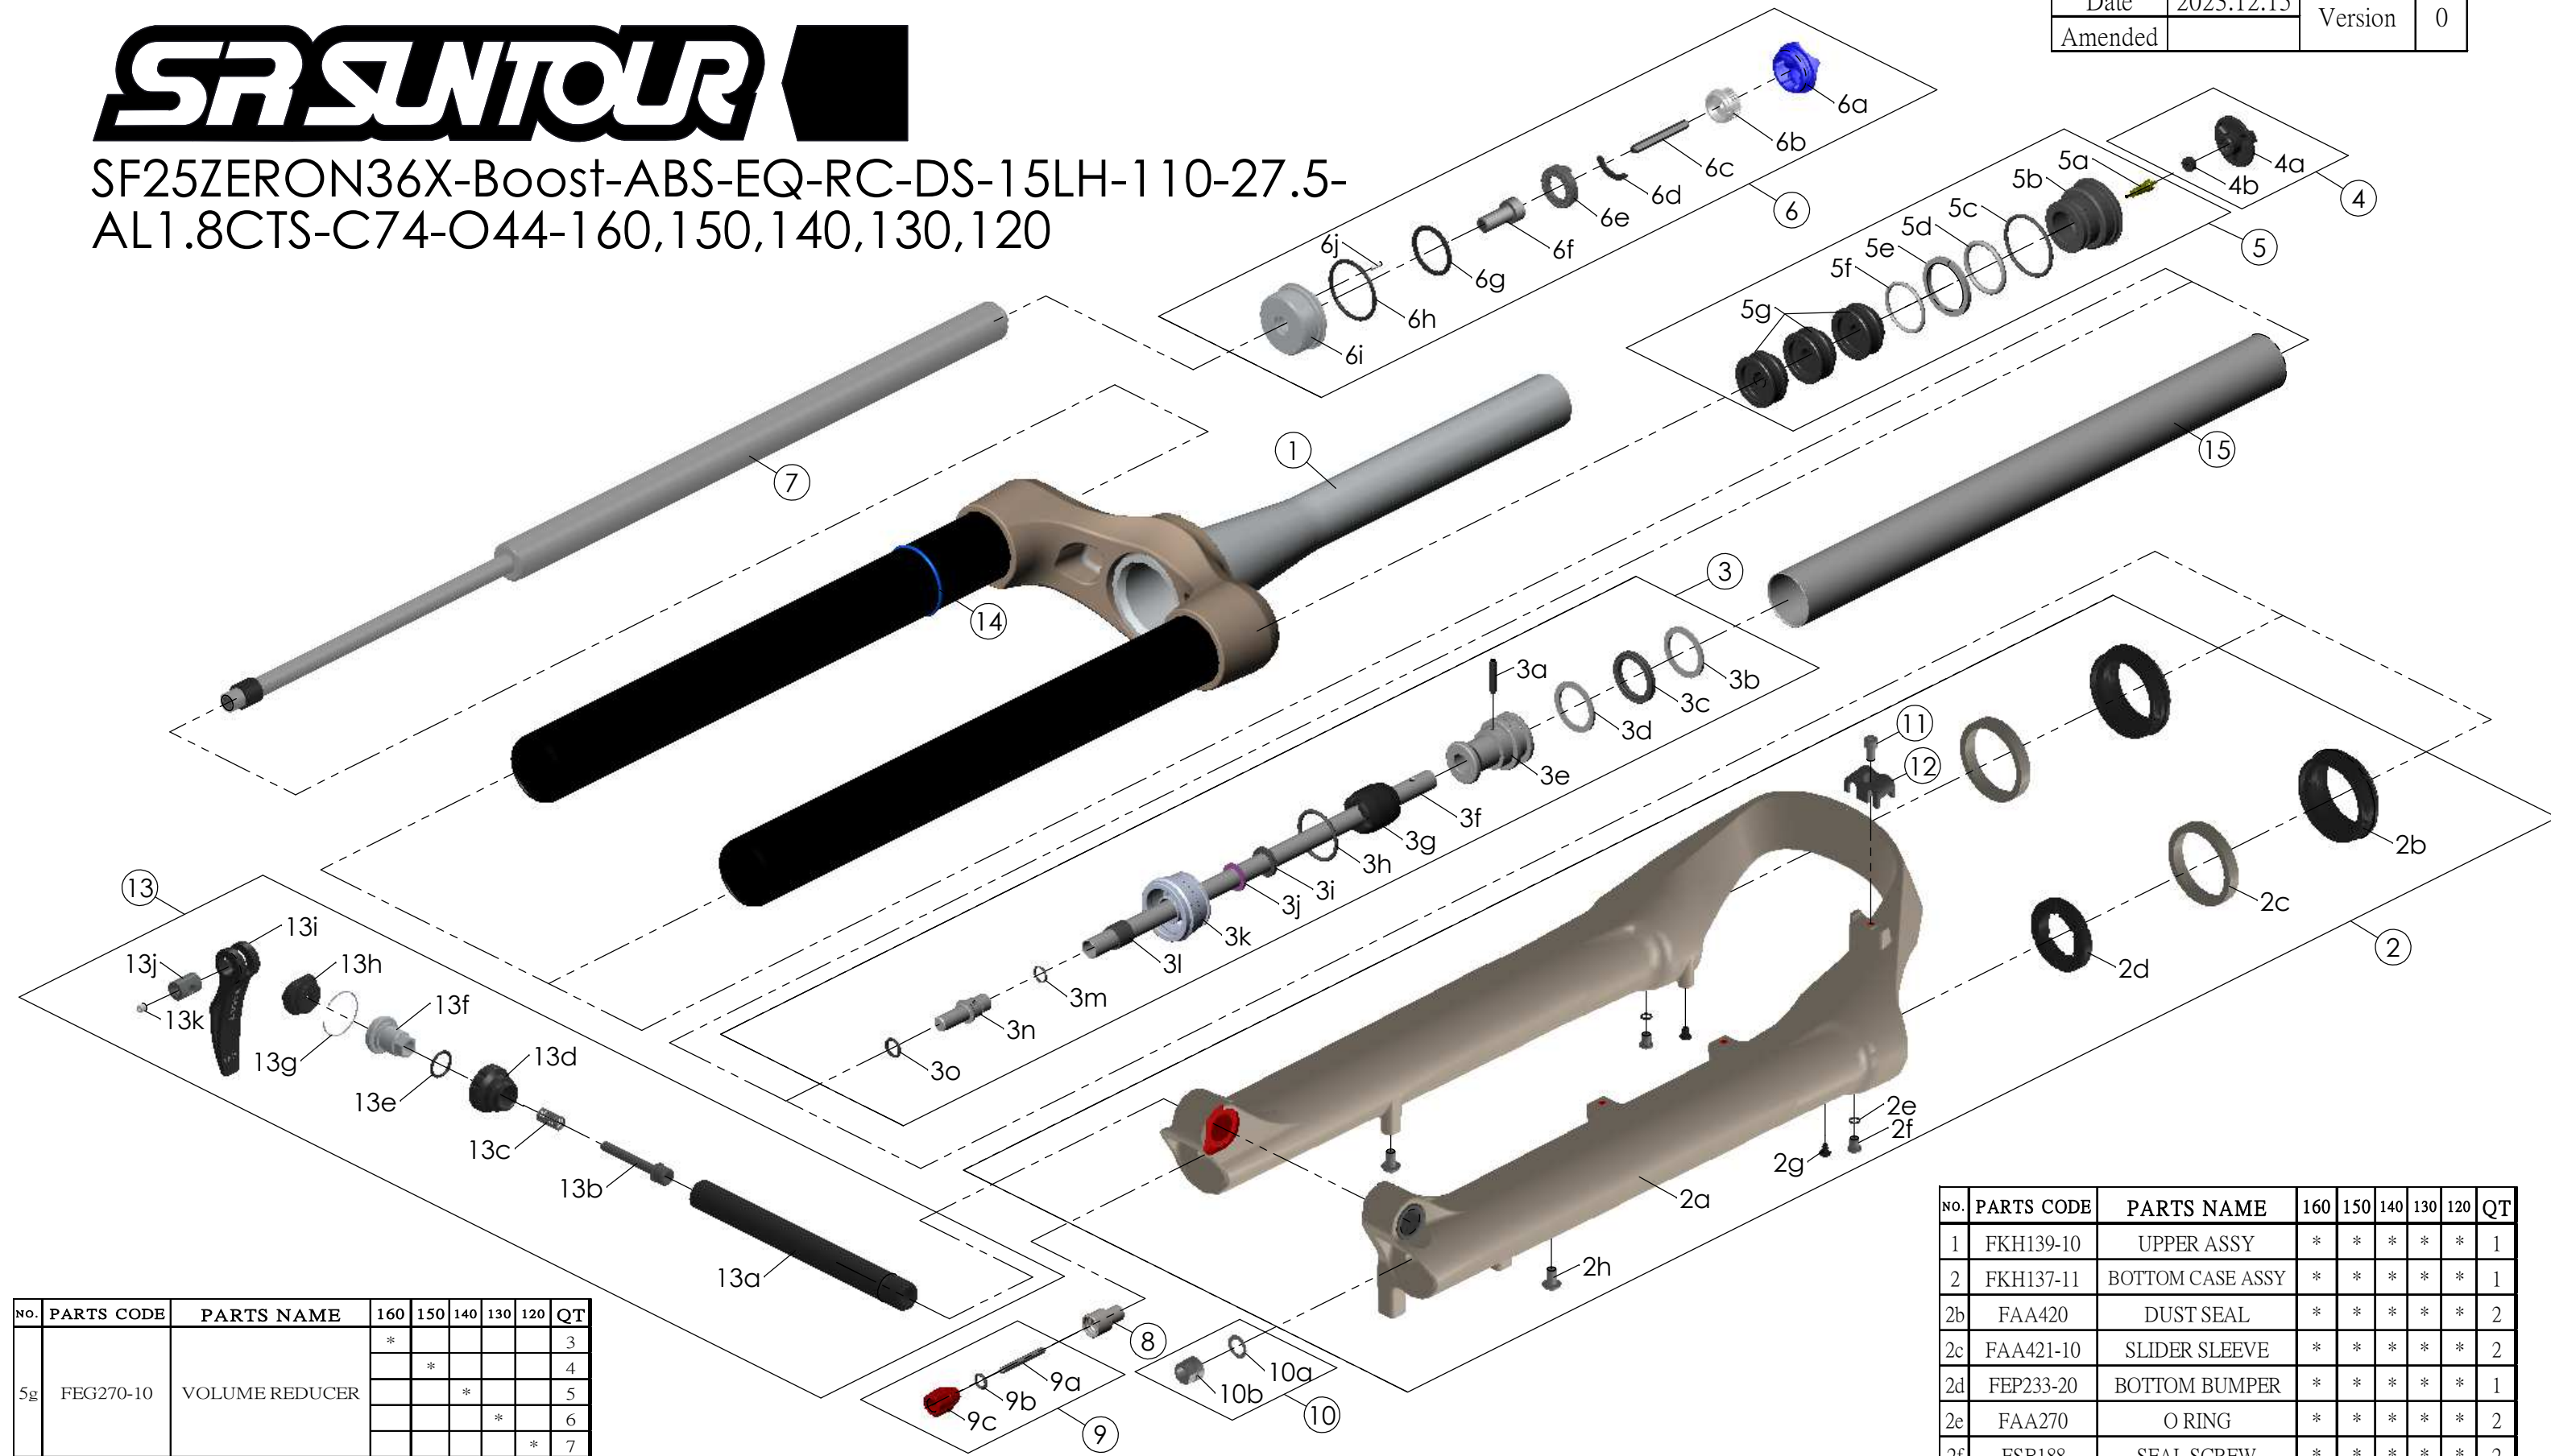

SF25ZERON36X-Boost-ABS-EQ-RC-DS-15LH-110-27.5-
AL1.8CTS-C74-O44-160,150,140,130,120

Date	2023.12.15	Version	0
Amended			

NO.	PARTS CODE	PARTS NAME	160	150	140	130	120	QT	
5g	FEG270-10	VOLUME REDUCER	*					3	
				*				4	
					*				5
						*			6
							*		7
								*	
									*
6	FKE576-02	RC KNOB ASSY	*	*	*	*	*	1	
7	FUN180-65	RC UNIT	*	*	*	*	*	1	
8	FSB058	DAMPER FIXING BOLT	*	*	*	*	*	1	
9	FKA004-30	REBOUND KNOB ASSY	*	*	*	*	*	1	
10	FKA063-03	FIXING NUT SET	*	*	*	*	*	1	
11	FSB153	GUIDE FIXING BOLT	*	*	*	*	*	1	
12	FEG519	CABLE GUIDE	*	*	*	*	*	1	
13	FKA116-02	15LH-110 AXLE SET	*	*	*	*	*	1	
14	FAA397-40	O RING	*	*	*	*	*	1	
15	FPE099-00	Air Cylinder	*	*	*	*	*	1	

NO.	PARTS CODE	PARTS NAME	160	150	140	130	120	QT
5	FKE594	AIR CAP ASSY	*					1
	FKE594-10			*				
	FKE594-20				*			
	FKE594-30					*		
	FKE594-40					*		
							*	

NO.	PARTS CODE	PARTS NAME	160	150	140	130	120	QT
3f	FPE002-80	SUPPORT TUBE	*					1
	FPE002-81			*			1	
	FPE002-82				*		1	
	FPE002-83					*	1	
	FPE002-84						*	1
4	FKE595	VALVE CAP ASSY	*	*	*	*	*	1

NO.	PARTS CODE	PARTS NAME	160	150	140	130	120	QT
1	FKH139-10	UPPER ASSY	*	*	*	*	*	1
2	FKH137-11	BOTTOM CASE ASSY	*	*	*	*	*	1
2b	FAA420	DUST SEAL	*	*	*	*	*	2
2c	FAA421-10	SLIDER SLEEVE	*	*	*	*	*	2
2d	FEP233-20	BOTTOM BUMPER	*	*	*	*	*	1
2e	FAA270	O RING	*	*	*	*	*	2
2f	FSB188	SEAL SCREW	*	*	*	*	*	2
2g	FAA200-10	MOUNT CAP	*	*	*	*	*	2
2h	FSB203	FIXING BOLT	*	*	*	*	*	2
3	FKH154-00	AIR CYLINDER ASSY	*					1
	FKH154-01			*				
	FKH154-02				*			
	FKH154-03					*		
	FKH154-04					*		