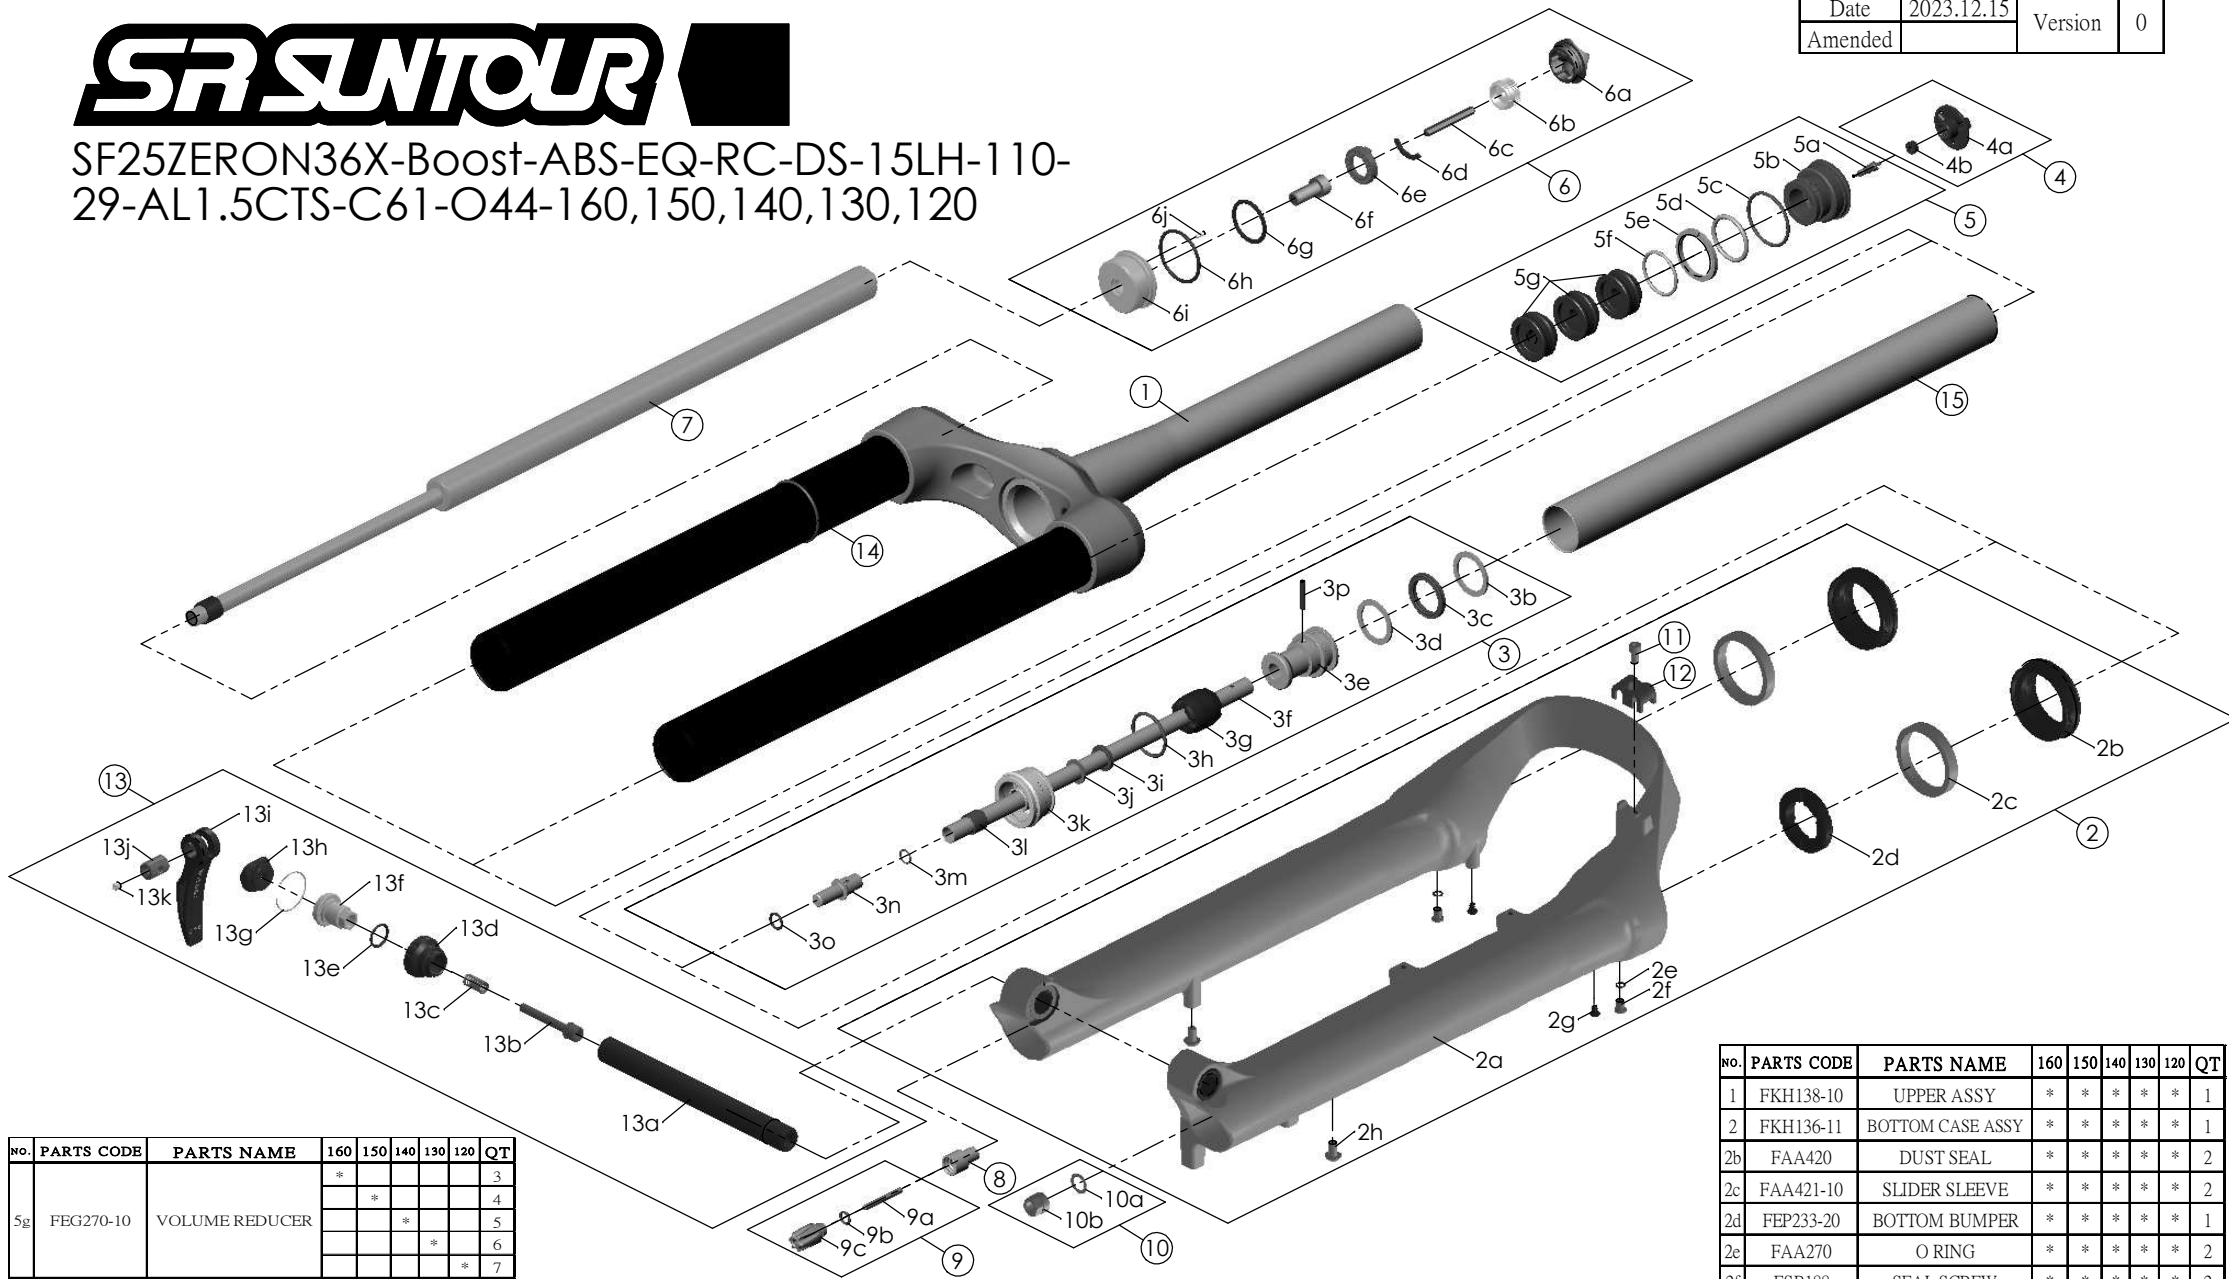

# SUNTOUR

SF25ZERON36X-Boost-ABS-EQ-RC-DS-15LH-110-29-AL1.5CTS-C61-O44-160,150,140,130,120

Date	2023.12.15	Version	0
Amended			

NO.	PARTS CODE	PARTS NAME	160	150	140	130	120	QT	
5g	FEG270-10	VOLUME REDUCER	*	*				3	
				*				4	
					*			5	
						*		6	
							*	7	
6	FKE576-02	RC KNOB ASSY	*	*	*	*	*	1	
7	FUN180-65	RC UNIT	*	*	*	*	*	1	
8	FSB058	DAMPER FIXING BOLT	*	*	*	*	*	1	
9	FKA004-22	DAMPER KNOB ASSY	*	*	*	*	*	1	
10	FKA063-03	FIXING NUT SET	*	*	*	*	*	1	
11	FSB153	GUIDE FIXING BOLT	*	*	*	*	*	1	
12	FEG519	CABLE GUIDE	*	*	*	*	*	1	
13	FKA116-02	15LH-110 AXLE SET	*	*	*	*	*	1	
14	FAA397-40	O RING	*	*	*	*	*	1	
15	FPE099-00	Air Cylinder	*	*	*	*	*	1	

NO.	PARTS CODE	PARTS NAME	160	150	140	130	120	QT
5	FKE594	AIR CAP ASSY	*					
	FKE594-10			*				
	FKE594-20				*			
	FKE594-30					*		
	FKE594-40						*	

NO.	PARTS CODE	PARTS NAME	160	150	140	130	120	QT
3f	FPE002-80	SUPPORT TUBE	*					1
	FPE002-81			*			1	
	FPE002-82				*		1	
	FPE002-83					*	1	
	FPE002-84						*	1
4	FKE595	VALVE CAP ASSY	*	*	*	*	*	1

NO.	PARTS CODE	PARTS NAME	160	150	140	130	120	QT
1	FKH138-10	UPPER ASSY	*	*	*	*	*	1
2	FKH136-11	BOTTOM CASE ASSY	*	*	*	*	*	1
2b	FAA420	DUST SEAL	*	*	*	*	*	2
2c	FAA421-10	SLIDER SLEEVE	*	*	*	*	*	2
2d	FEP233-20	BOTTOM BUMPER	*	*	*	*	*	1
2e	FAA270	O RING	*	*	*	*	*	2
2f	FSB188	SEAL SCREW	*	*	*	*	*	2
2g	FAA200-10	MOUNT CAP	*	*	*	*	*	2
2h	FSB203	FIXING BOLT	*	*	*	*	*	2
3	FKH154-00	AIR CYLINDER ASSY	*					
	FKH154-01			*				
	FKH154-02				*			
	FKH154-03					*		
	FKH154-04					*		