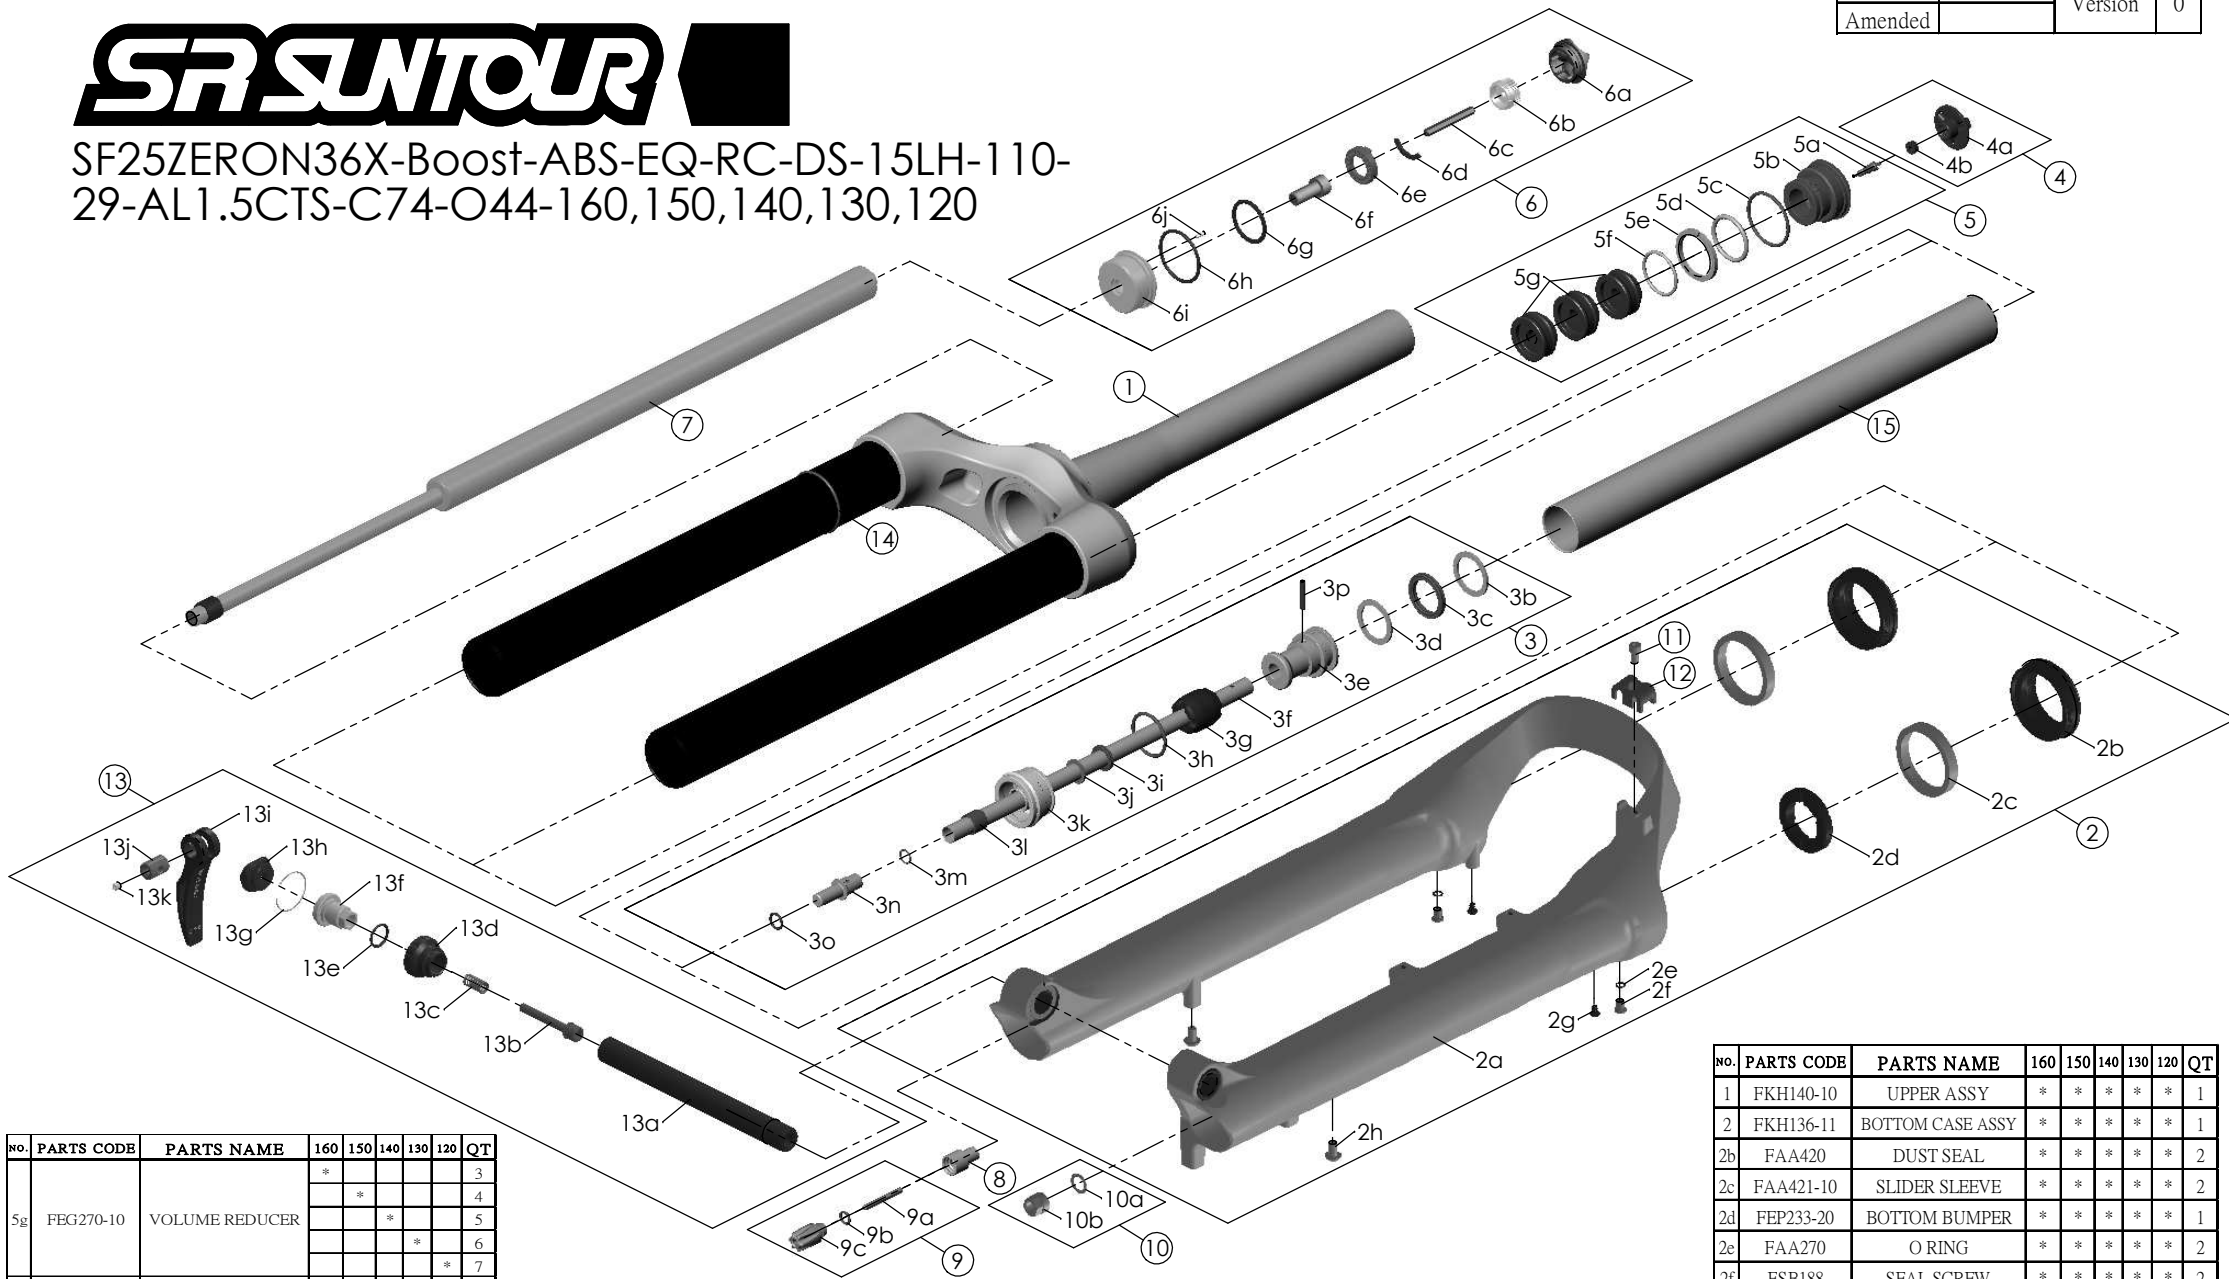

SR SUNTOUR

SF25ZERON36X-Boost-ABS-EQ-RC-DS-15LH-110-29-AL1.5CTS-C74-O44-160,150,140,130,120

Date	2023.12.15	Version	0
Amended			

NO.	PARTS CODE	PARTS NAME	160	150	140	130	120	QT
5g	FEG270-10	VOLUME REDUCER	*	*	*	*	*	3
			*	*	*	*	*	4
			*	*	*	*	*	5
			*	*	*	*	*	6
			*	*	*	*	*	7
			*	*	*	*	*	1
			*	*	*	*	*	1
6	FKE576-02	RC KNOB ASSY	*	*	*	*	1	
7	FUN180-65	RC UNIT	*	*	*	*	1	
8	FSB058	DAMPER FIXING BOLT	*	*	*	*	1	
9	FKA004-22	DAMPER KNOB ASSY	*	*	*	*	1	
10	FKA063-03	FIXING NUT SET	*	*	*	*	1	
11	FSB153	GUIDE FIXING BOLT	*	*	*	*	1	
12	FEG519	CABLE GUIDE	*	*	*	*	1	
13	FKA116-02	15LH-110 AXLE SET	*	*	*	*	1	
14	FAA397-40	O RING	*	*	*	*	1	
15	FPE099-00	Air Cylinder	*	*	*	*	1	

NO.	PARTS CODE	PARTS NAME	160	150	140	130	120	QT
5	FKE594	AIR CAP ASSY	*	*	*	*	*	1
	FKE594-10		*	*	*	*	1	
	FKE594-20		*	*	*	*	1	
	FKE594-30		*	*	*	*	1	
	FKE594-40		*	*	*	*	1	

NO.	PARTS CODE	PARTS NAME	160	150	140	130	120	QT
3f	FPE002-80	SUPPORT TUBE	*	*	*	*	*	1
	FPE002-81		*	*	*	*	1	
	FPE002-82		*	*	*	*	1	
	FPE002-83		*	*	*	*	1	
	FPE002-84		*	*	*	*	1	
4	FKE595	VALVE CAP ASSY	*	*	*	*	1	

NO.	PARTS CODE	PARTS NAME	160	150	140	130	120	QT
1	FKH140-10	UPPER ASSY	*	*	*	*	*	1
2	FKH136-11	BOTTOM CASE ASSY	*	*	*	*	*	1
2b	FAA420	DUST SEAL	*	*	*	*	*	2
2c	FAA421-10	SLIDER SLEEVE	*	*	*	*	*	2
2d	FEP233-20	BOTTOM BUMPER	*	*	*	*	*	1
2e	FAA270	O RING	*	*	*	*	*	2
2f	FSB188	SEAL SCREW	*	*	*	*	*	2
2g	FAA200-10	MOUNT CAP	*	*	*	*	*	2
2h	FSB203	FIXING BOLT	*	*	*	*	*	2
3	FKH154-00	AIR CYLINDER ASSY	*	*	*	*	*	1
	FKH154-01		*	*	*	*	1	
	FKH154-02		*	*	*	*	1	
	FKH154-03		*	*	*	*	1	
	FKH154-04					*		