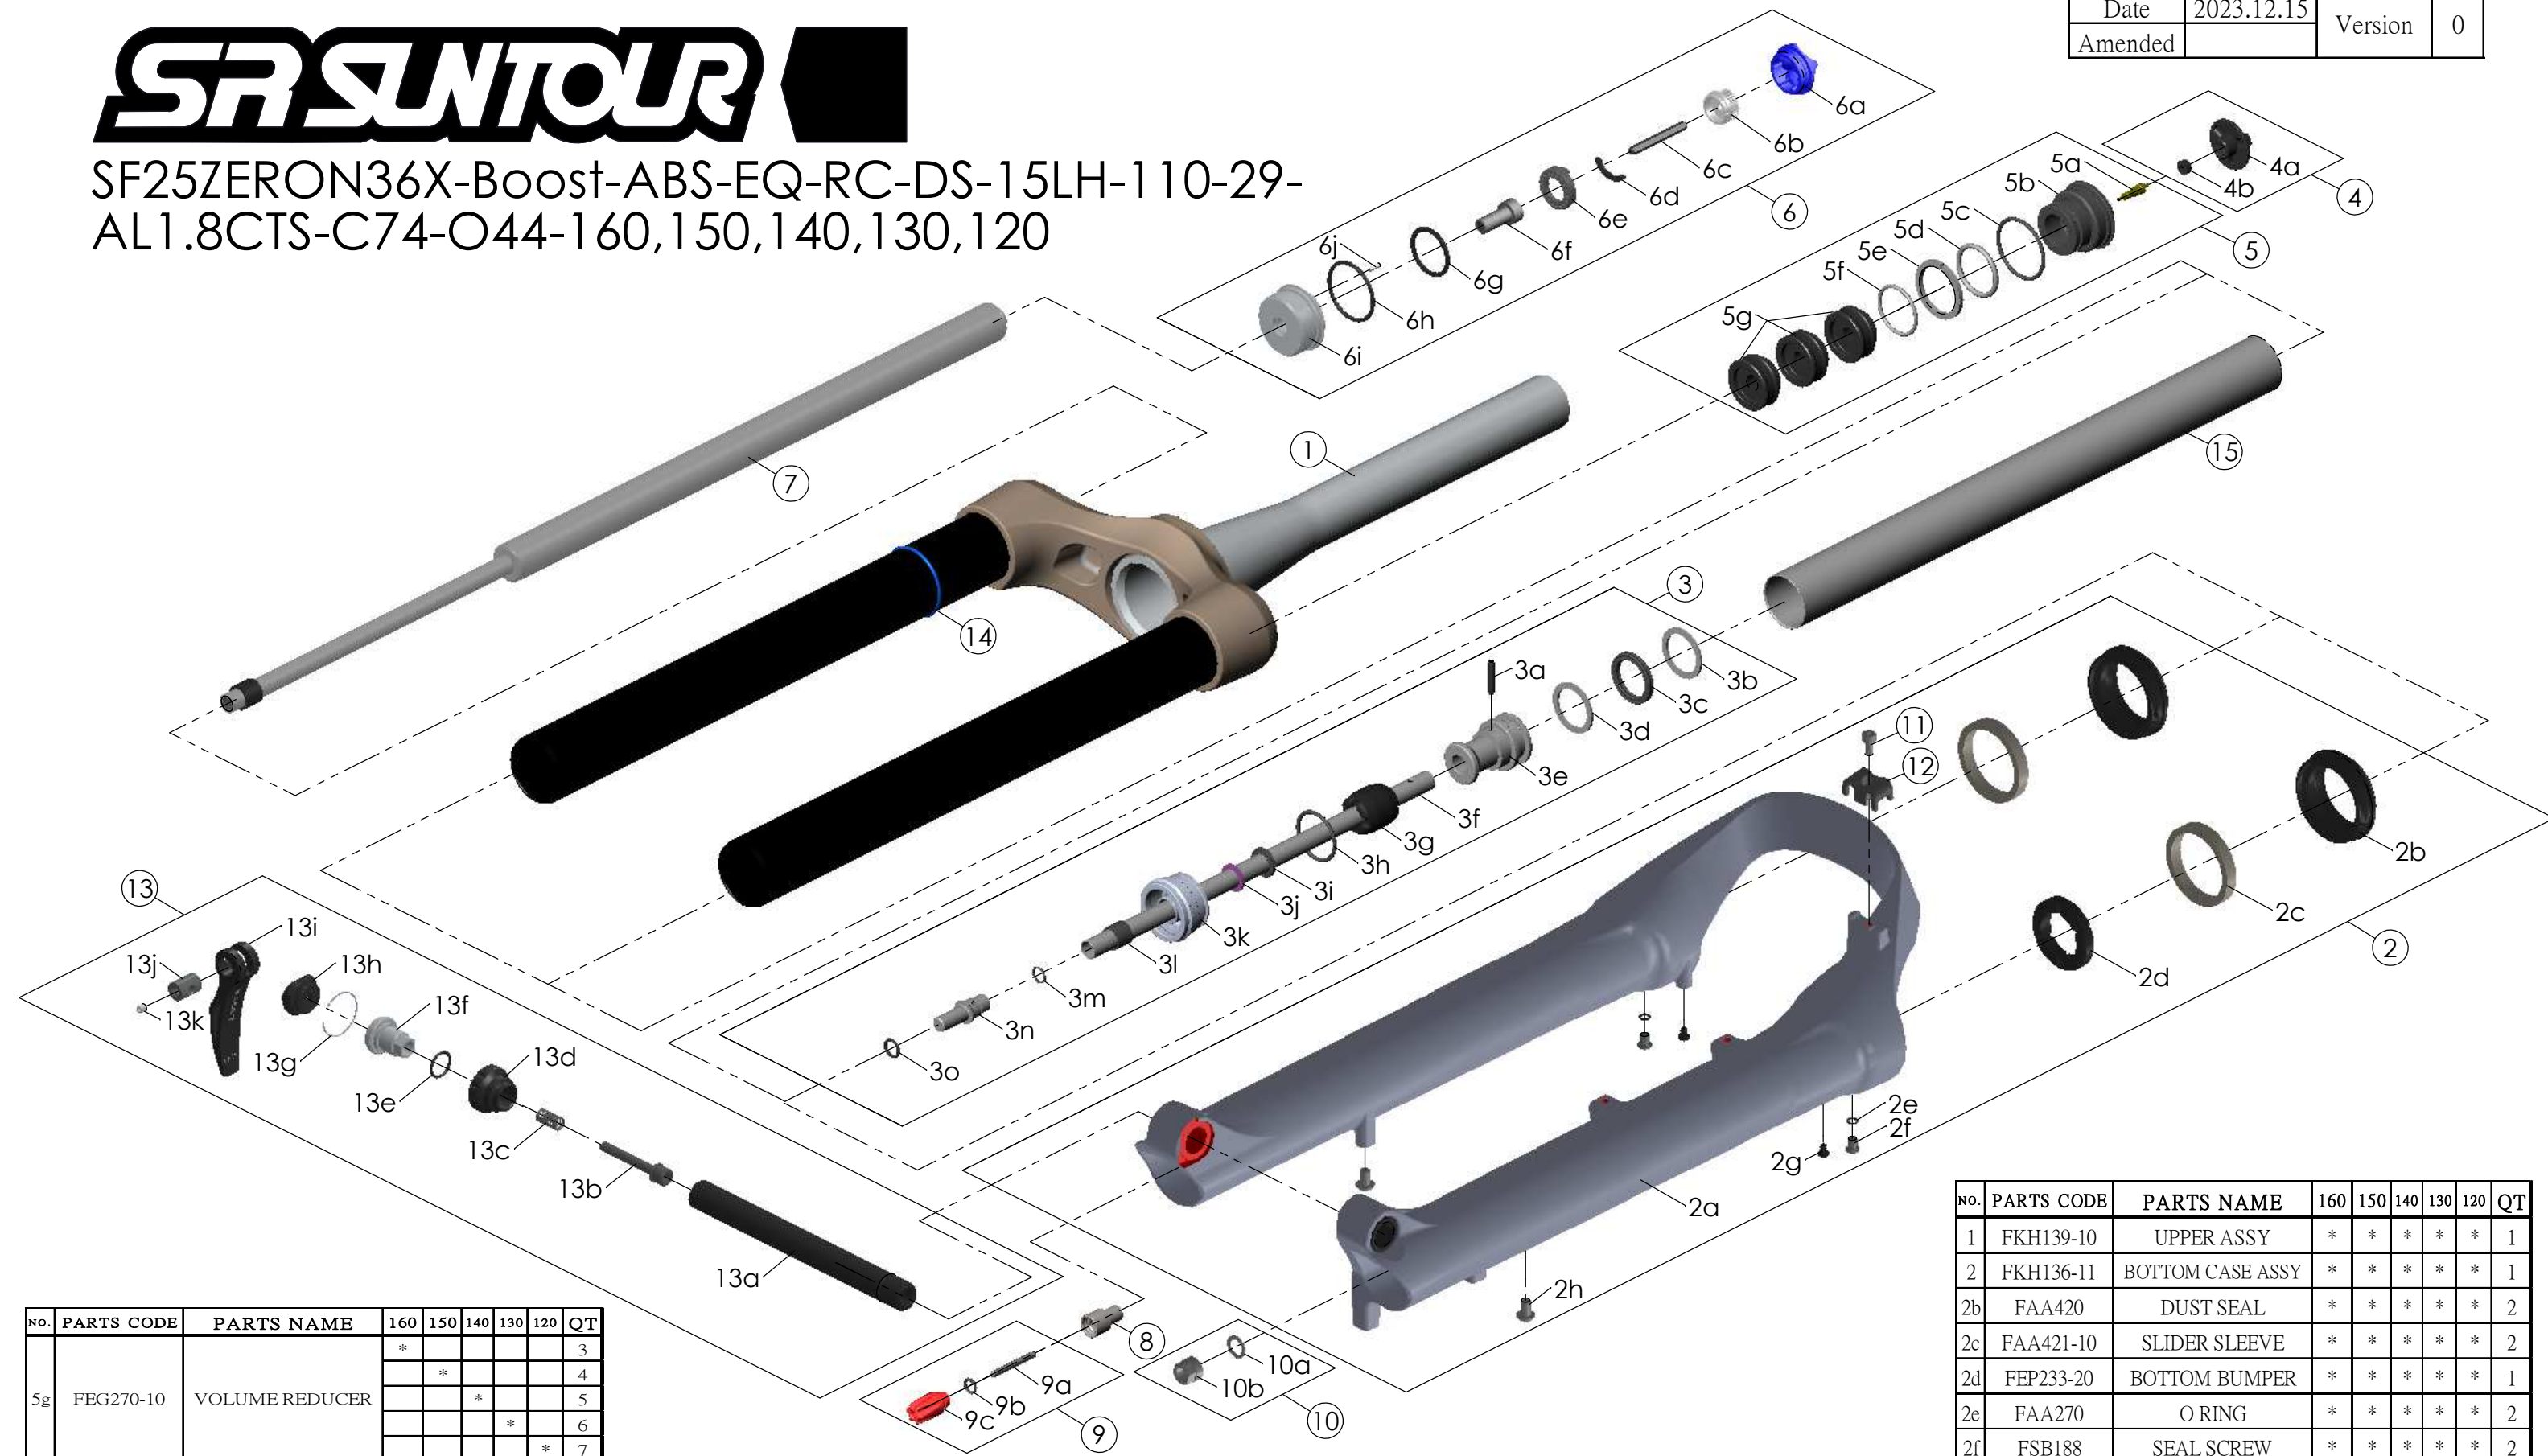

SF25ZERON36X-Boost-ABS-EQ-RC-DS-15LH-110-29-  
AL1.8CTS-C74-O44-160,150,140,130,120

Date	2023.12.15	Version	0
Amended			

NO.	PARTS CODE	PARTS NAME	160	150	140	130	120	QT
1	FKH139-10	UPPER ASSY	*	*	*	*	*	1
2	FKH136-11	BOTTOM CASE ASSY	*	*	*	*	*	1
2b	FAA420	DUST SEAL	*	*	*	*	*	2
2c	FAA421-10	SLIDER SLEEVE	*	*	*	*	*	2
2d	FEP233-20	BOTTOM BUMPER	*	*	*	*	*	1
2e	FAA270	O RING	*	*	*	*	*	2
2f	FSB188	SEAL SCREW	*	*	*	*	*	2
2g	FAA200-10	MOUNT CAP	*	*	*	*	*	2
2h	FSB203	FIXING BOLT	*	*	*	*	*	2
3	FKH154-00	AIR CYLINDER ASSY	*					1
	FKH154-01			*				
	FKH154-02				*			
	FKH154-03					*		
	FKH154-04						*	

NO.	PARTS CODE	PARTS NAME	160	150	140	130	120	QT
	FPE002-80	SUPPORT TUBE	*					1
	FPE002-81			*				1
	FPE002-82				*			1
	FPE002-83					*		1
	FPE002-84						*	1
4	FKE595	VALVE CAP ASSY	*	*	*	*	*	1

NO.	PARTS CODE	PARTS NAME	160	150	140	130	120	QT
	FKE594	AIR CAP ASSY	*					1
	FKE594-10			*				
	FKE594-20				*			
	FKE594-30					*		
	FKE594-40						*	

NO.	PARTS CODE	PARTS NAME	160	150	140	130	120	QT
5g	FEG270-10	VOLUME REDUCER	*					3
				*				4
					*			5
						*		6
							*	7
6	FKE576-02	RC KNOB ASSY	*	*	*	*	*	1
7	FUN180-65	RC UNIT	*	*	*	*	*	1
8	FSB058	DAMPER FIXING BOLT	*	*	*	*	*	1
9	FKA004-22	DAMPER KNOB ASSY	*	*	*	*	*	1
10	FKA063-03	FIXING NUT SET	*	*	*	*	*	1
11	FSB153	GUIDE FIXING BOLT	*	*	*	*	*	1
12	FEG519	CABLE GUIDE	*	*	*	*	*	1
13	FKA116-02	15LH-110 AXLE SET	*	*	*	*	*	1
14	FAA397-40	O RING	*	*	*	*	*	1
15	FPE099-00	Air Cylinder	*	*	*	*	*	1