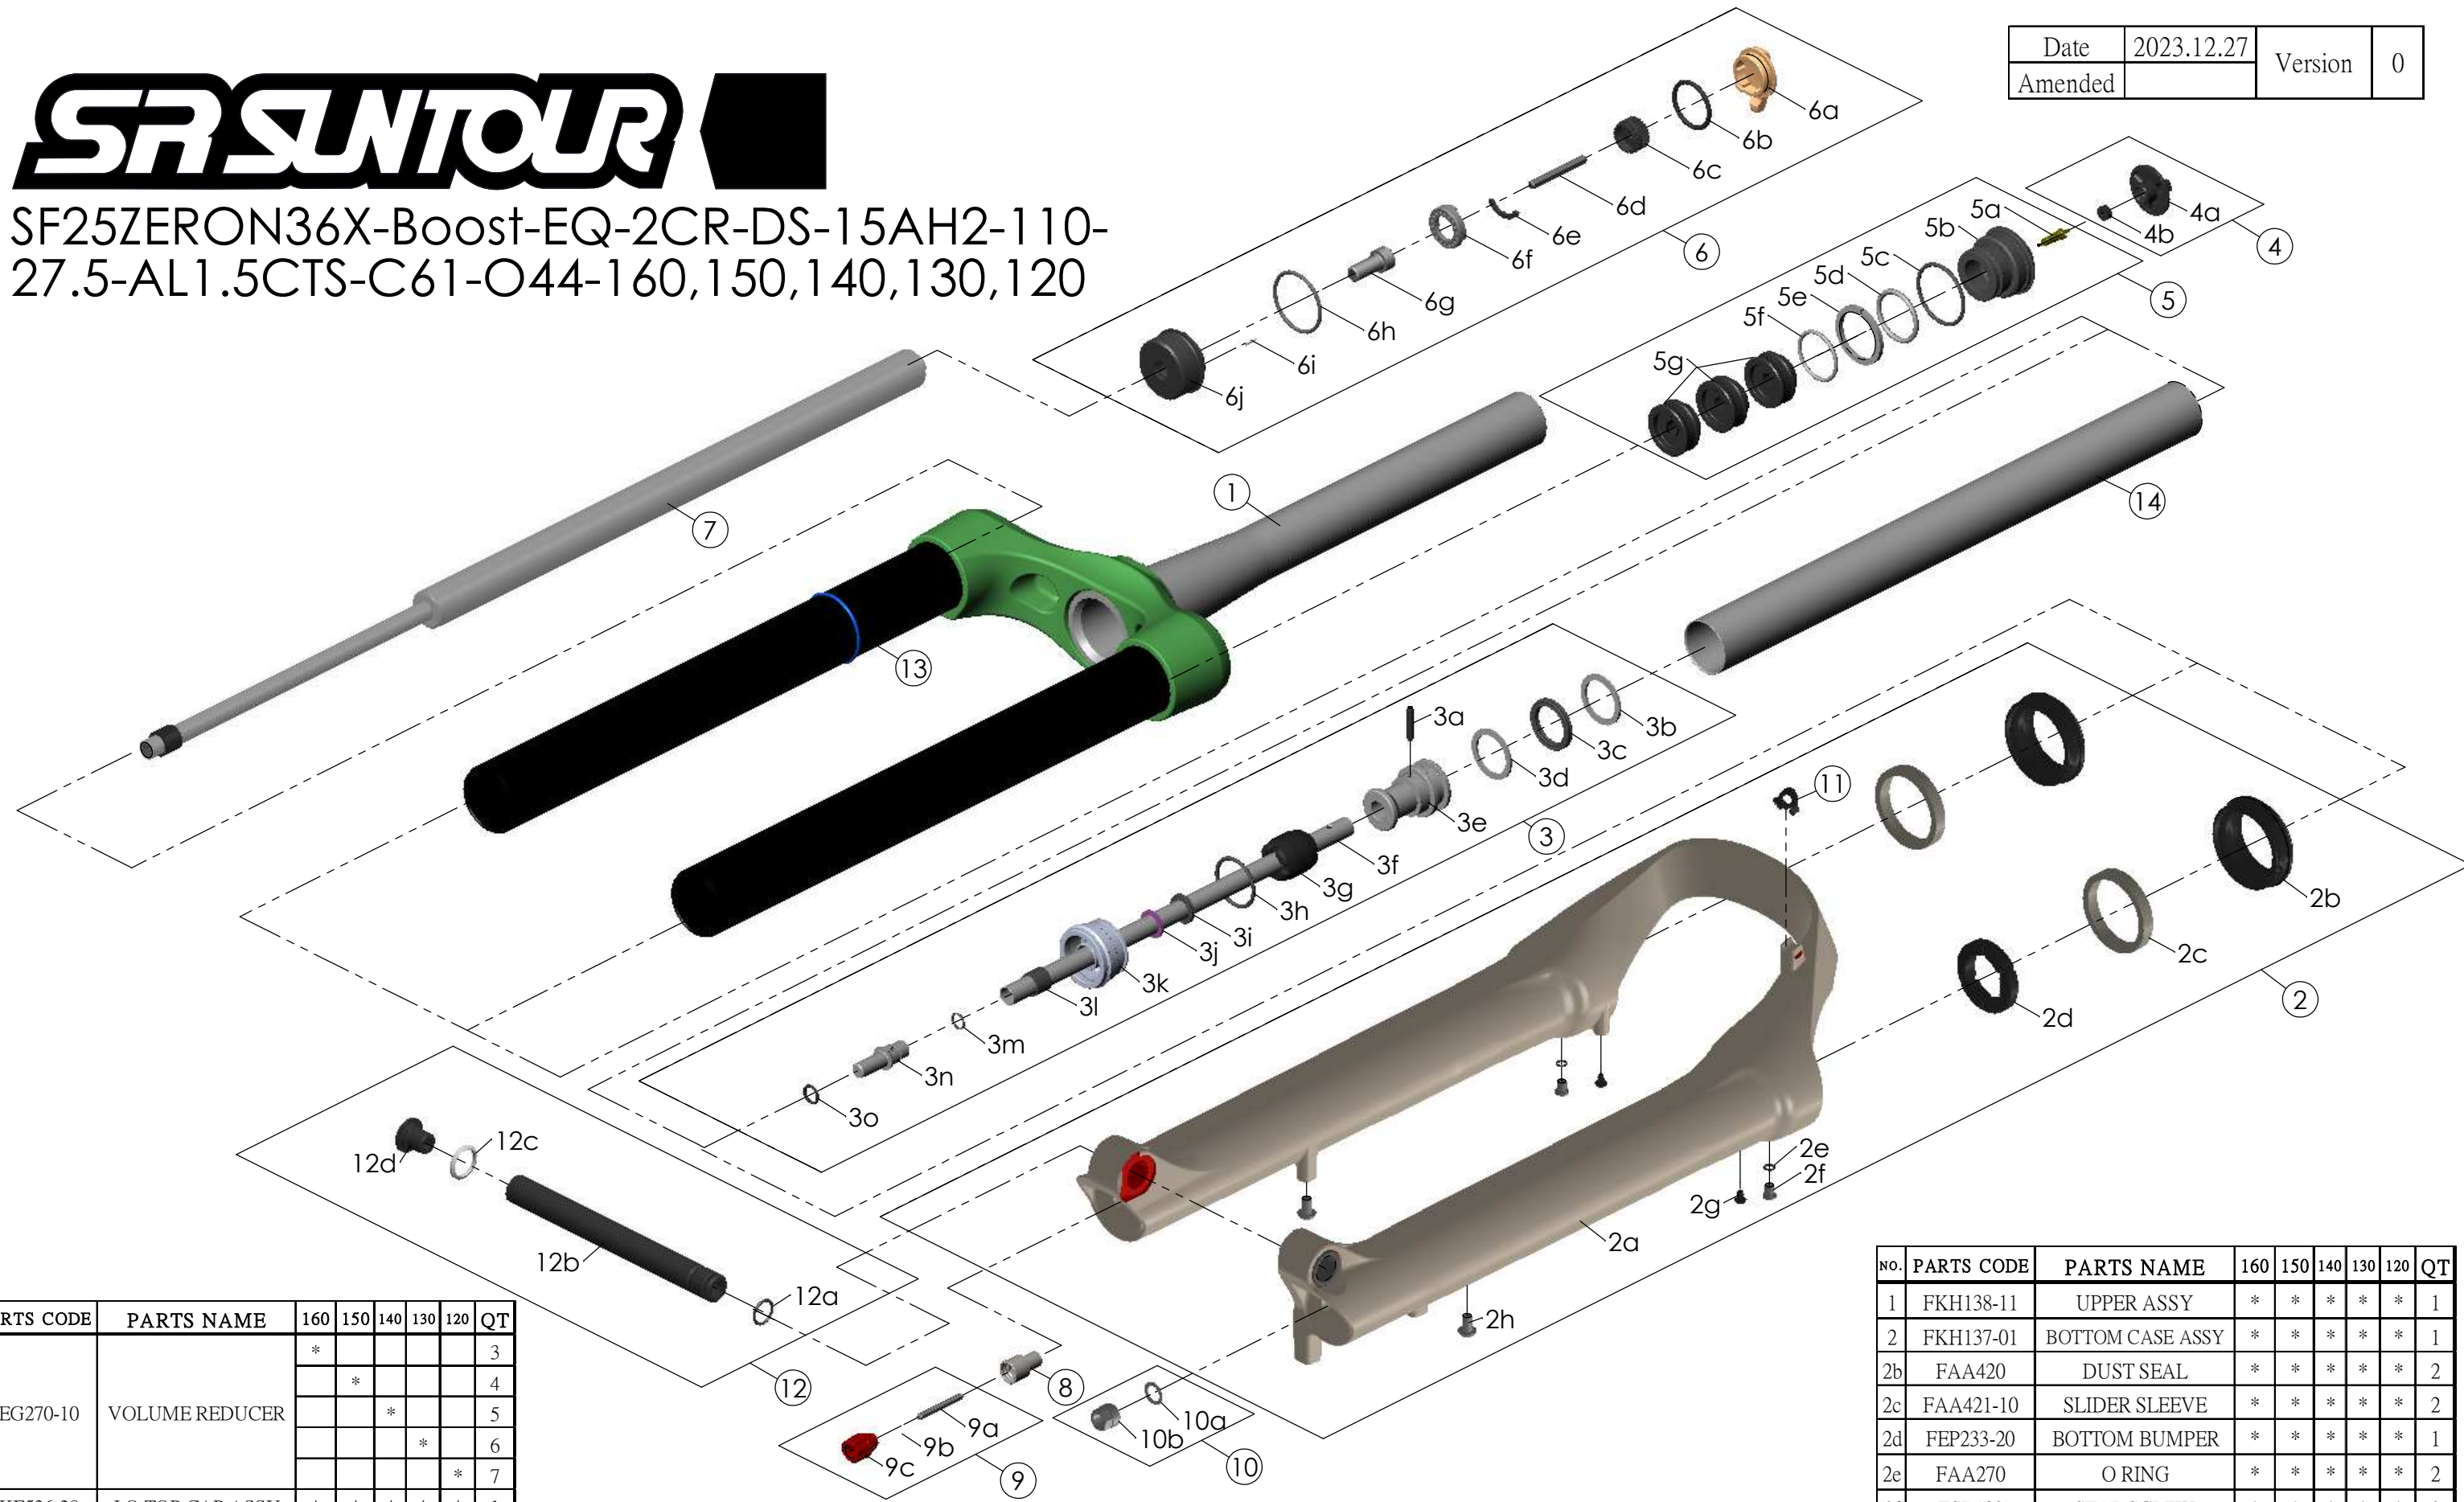

SF25ZERON36X-Boost-EQ-2CR-DS-15AH2-110-27.5-AL1.5CTS-C61-O44-160,150,140,130,120

Date	2023.12.27	Version	0
Amended			

No.	PARTS CODE	PARTS NAME	160	150	140	130	120	QT	
5g	FEG270-10	VOLUME REDUCER	*					3	
				*				4	
					*			5	
						*		6	
							*	7	
								*	
									*
6	FKE526-28	LO TOP CAP ASSY	*	*	*	*	*	1	
7	FUN200-65	LOR UNIT	*	*	*	*	*	1	
8	FSB058	DAMPER FIXING BOLT	*	*	*	*	*	1	
9	FKA004-30	REBOUND KNOB ASSY	*	*	*	*	*	1	
10	FKA063-03	FIXING NUT SET	*	*	*	*	*	1	
11	FEG034	CABLE CLIP	*	*	*	*	*	1	
12	FKA117-00	15AH2-110 THRU AXLE SET	*	*	*	*	*	1	
13	FAA397-40	O RING	*	*	*	*	*	1	
14	FPE099-00	Air Cylinder	*	*	*	*	*	1	

No.	PARTS CODE	PARTS NAME	160	150	140	130	120	QT
5	FKE594	AIR CAP ASSY	*					
	FKE594-10			*				
	FKE594-20				*			1
	FKE594-30					*		
	FKE594-40						*	

No.	PARTS CODE	PARTS NAME	160	150	140	130	120	QT
3f	FPE002-80	SUPPORT TUBE	*					1
	FPE002-81			*			1	
	FPE002-82				*		1	
	FPE002-83					*	1	
	FPE002-84						*	1
4	FKE595	VALVE CAP ASSY	*	*	*	*	*	1

No.	PARTS CODE	PARTS NAME	160	150	140	130	120	QT
1	FKH138-11	UPPER ASSY	*	*	*	*	*	1
2	FKH137-01	BOTTOM CASE ASSY	*	*	*	*	*	1
2b	FAA420	DUST SEAL	*	*	*	*	*	2
2c	FAA421-10	SLIDER SLEEVE	*	*	*	*	*	2
2d	FEP233-20	BOTTOM BUMPER	*	*	*	*	*	1
2e	FAA270	O RING	*	*	*	*	*	2
2f	FSB188	SEAL SCREW	*	*	*	*	*	2
2g	FAA200-10	MOUNT CAP	*	*	*	*	*	2
2h	FSB203	FIXING BOLT	*	*	*	*	*	2
3	FKH154-00	AIR CYLINDER ASSY	*					
	FKH154-01			*				
	FKH154-02				*			
	FKH154-03					*		
	FKH154-04						*	