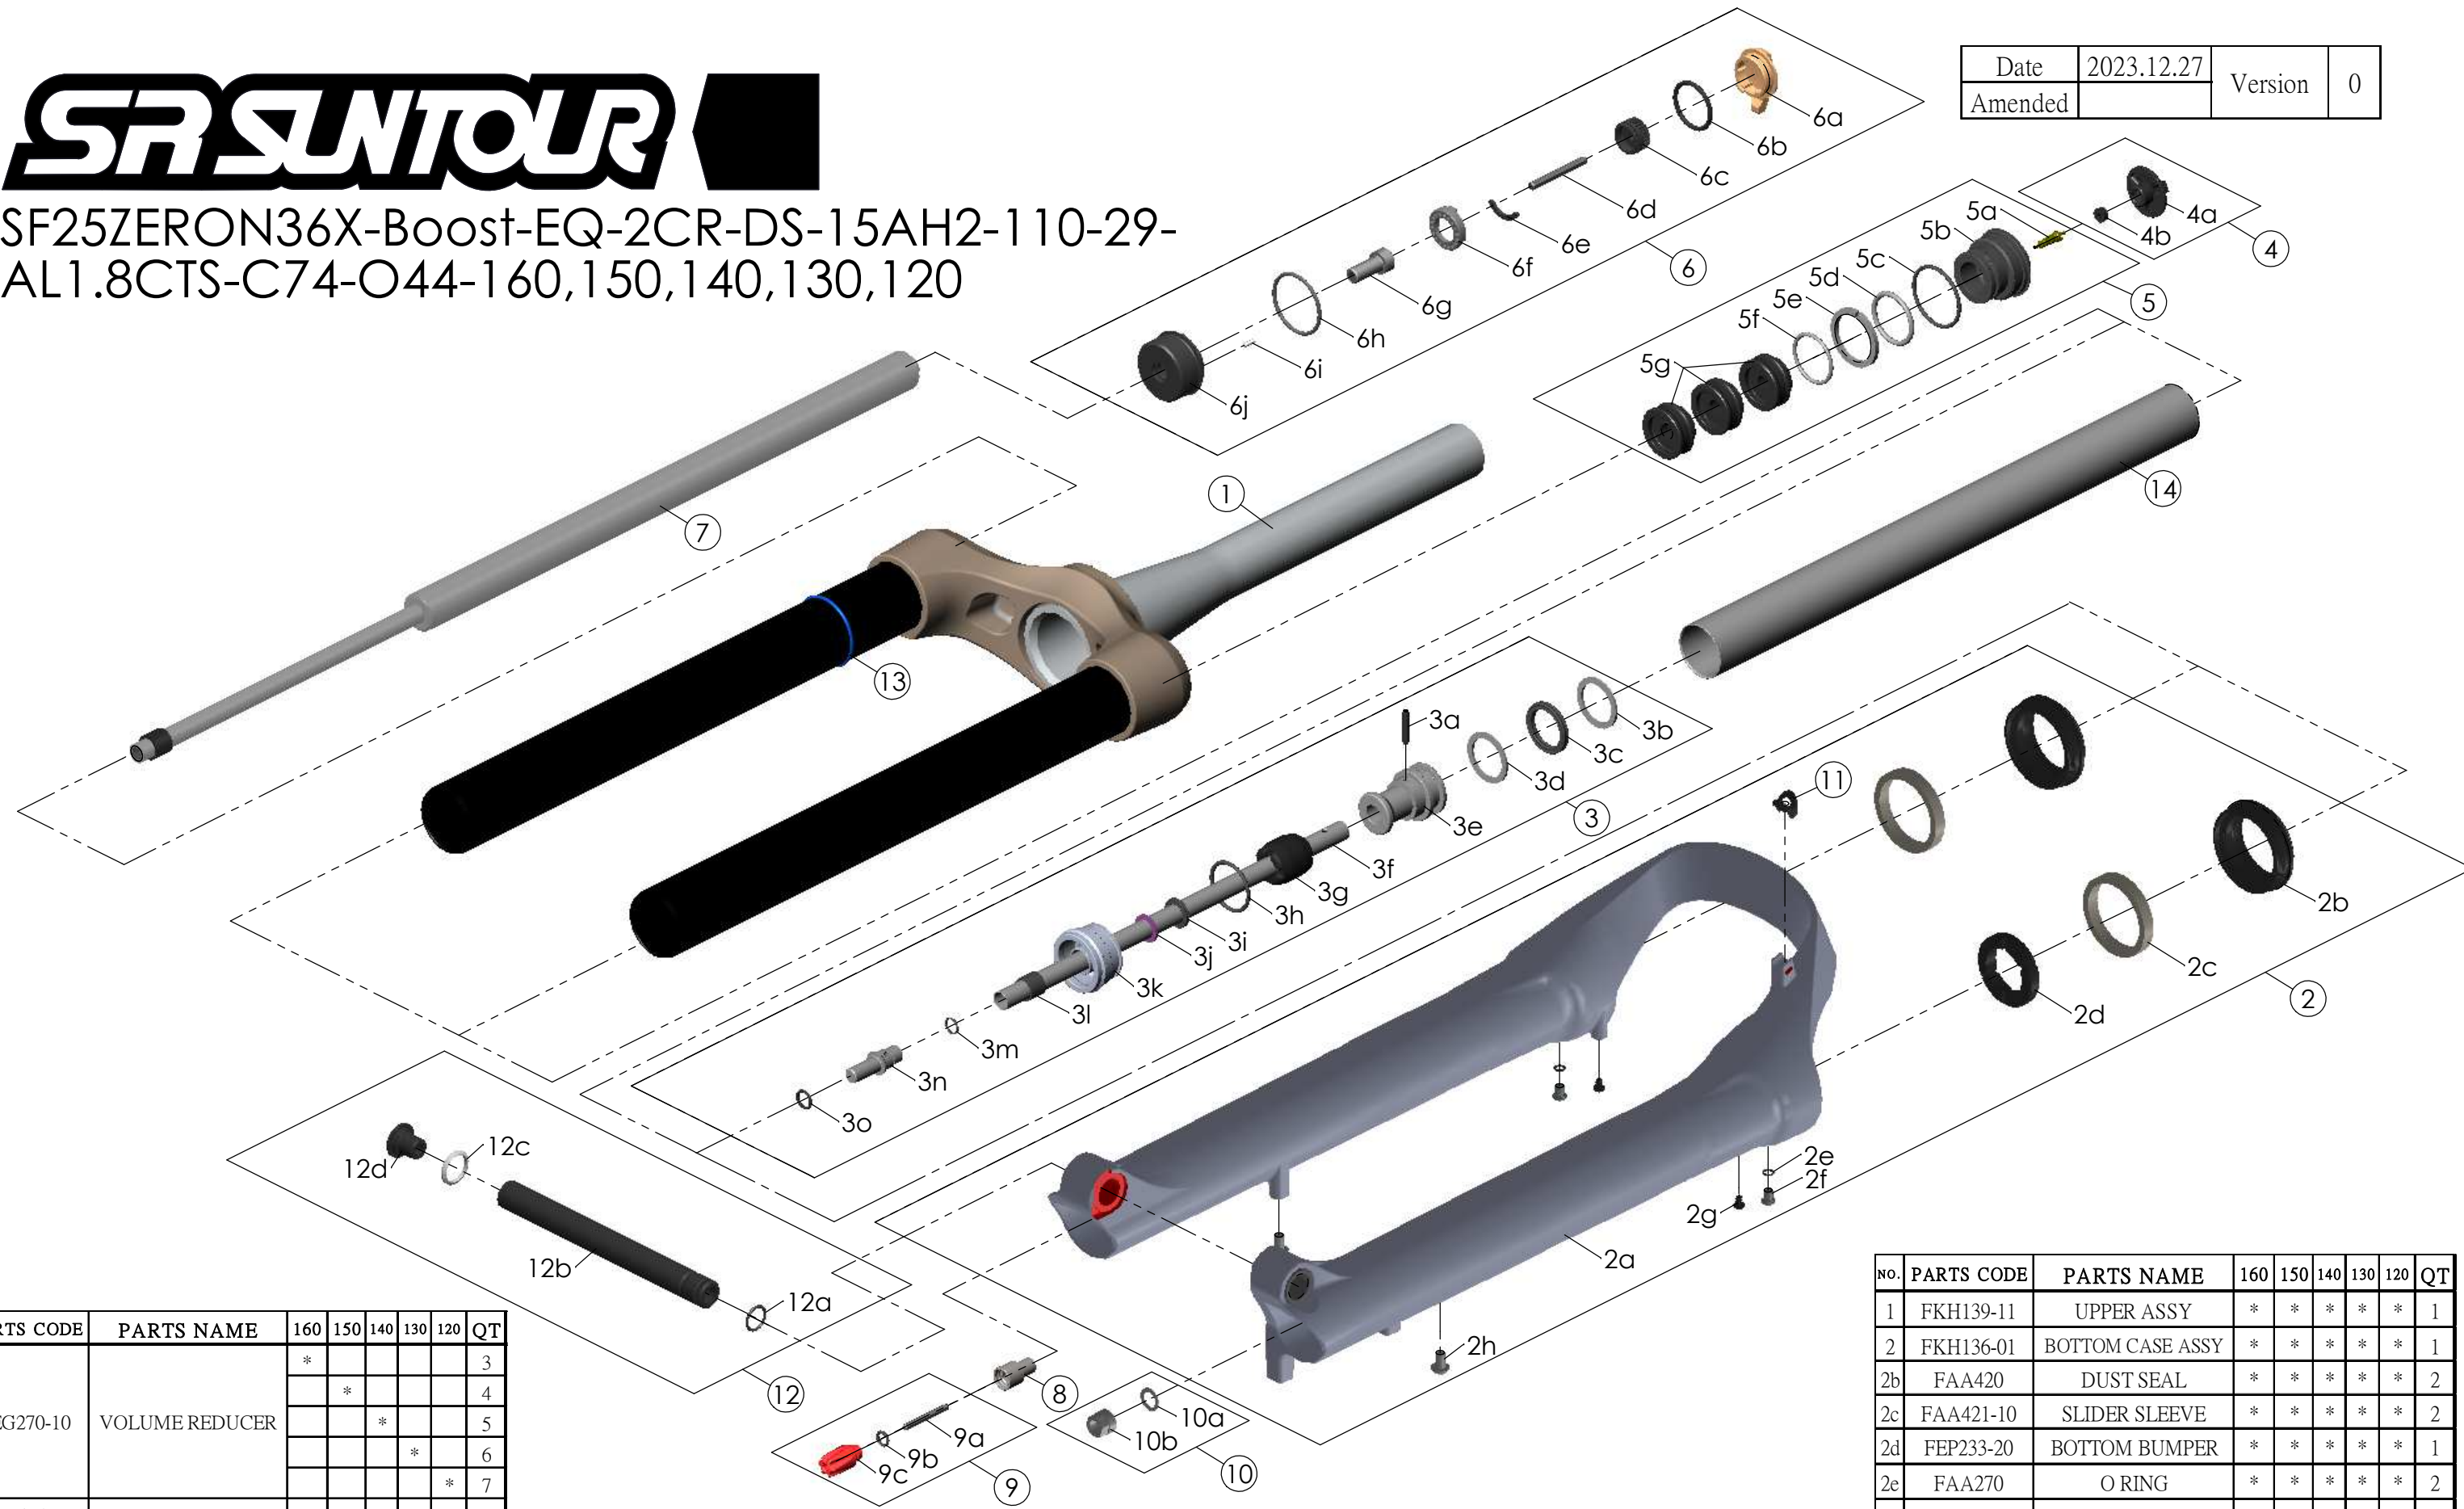

SF25ZERON36X-Boost-EQ-2CR-DS-15AH2-110-29-  
AL1.8CTS-C74-O44-160,150,140,130,120

Date	2023.12.27	Version	0
Amended			

NO.	PARTS CODE	PARTS NAME	160	150	140	130	120	QT	
5g	FEG270-10	VOLUME REDUCER	*					3	
				*				4	
					*			5	
						*		6	
							*	7	
								*	8
									*
6	FKE526-28	LO TOP CAP ASSY	*	*	*	*	*	1	
7	FUN200-65	LOR UNIT	*	*	*	*	*	1	
8	FSB058	DAMPER FIXING BOLT	*	*	*	*	*	1	
9	FKA004-22	DAMPER KNOB ASSY	*	*	*	*	*	1	
10	FKA063-03	FIXING NUT SET	*	*	*	*	*	1	
11	FEG034	CABLE CLIP	*	*	*	*	*	1	
12	FKA117-00	15AH2-110 THRU AXLE SET	*	*	*	*	*	1	
13	FAA397-40	O RING	*	*	*	*	*	1	
14	FPE099-00	Air Cylinder	*	*	*	*	*	1	

NO.	PARTS CODE	PARTS NAME	160	150	140	130	120	QT
5	FKE594	AIR CAP ASSY	*					1
	FKE594-10			*				
	FKE594-20				*			
	FKE594-30					*		
	FKE594-40						*	

NO.	PARTS CODE	PARTS NAME	160	150	140	130	120	QT
3f	FPE002-80	SUPPORT TUBE	*					1
	FPE002-81			*				1
	FPE002-82				*			1
	FPE002-83					*		1
	FPE002-84						*	1
4	FKE595	VALVE CAP ASSY	*	*	*	*	*	1

NO.	PARTS CODE	PARTS NAME	160	150	140	130	120	QT
1	FKH139-11	UPPER ASSY	*	*	*	*	*	1
2	FKH136-01	BOTTOM CASE ASSY	*	*	*	*	*	1
2b	FAA420	DUST SEAL	*	*	*	*	*	2
2c	FAA421-10	SLIDER SLEEVE	*	*	*	*	*	2
2d	FEP233-20	BOTTOM BUMPER	*	*	*	*	*	1
2e	FAA270	O RING	*	*	*	*	*	2
2f	FSB188	SEAL SCREW	*	*	*	*	*	2
2g	FAA200-10	MOUNT CAP	*	*	*	*	*	2
2h	FSB203	FIXING BOLT	*	*	*	*	*	2
3	FKH154-00	AIR CYLINDER ASSY	*					1
	FKH154-01			*				
	FKH154-02				*			
	FKH154-03					*		
	FKH154-04						*	